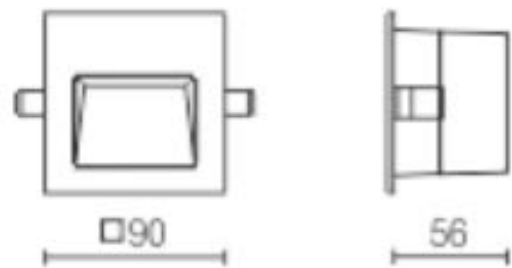

## Serac Recessed White Wall Light c/w on/off driver

Lamp	Bridgelux 8pcs x 2
Voltage	AC220-240V
Lumen	170lm
Max Wattage	1W
CCT	2700K + 3000K
Ra	90

Dimensions	
Width	90mm
Projection	56mm

CE IP54