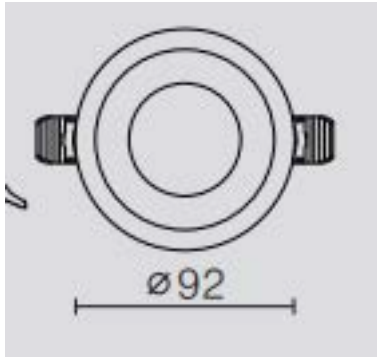

Pupil 6W LED 2700K Adjustable Deep Downlight, 36°

The Pupil downlighter with its elegant appearance offers greatest extent for tilting, extending and rotation adjustment, a perfect solution for high end residential and commercial projects.

Lamp	6W Bridgelux LED inbuilt
Finish	White
Beam width	36° (15°, 24°, 50° available upon request)
Lumens	600lm

Dimensions	
Diameter	92mm
Recessed depth	70mm
Cut out ø	80mm