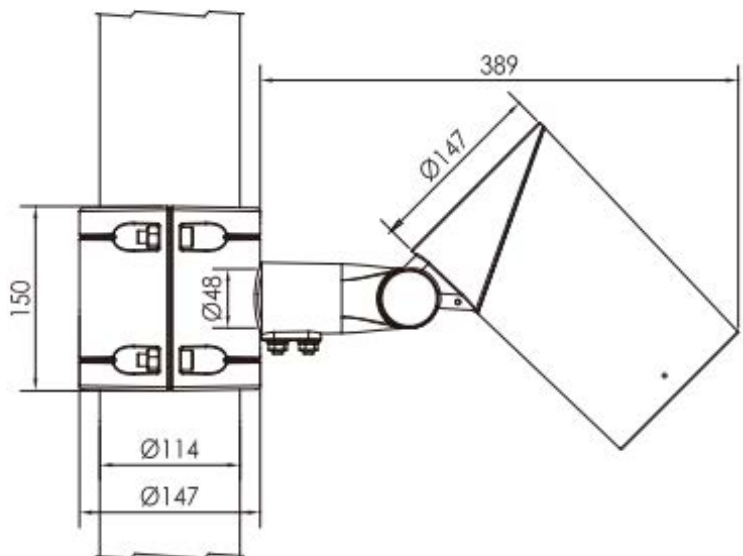

## Polestar50 50W Pole Mount Projector

Finish	Silver/Grey
Wattage	50W
Voltage	230VAC
Light Source	CREE LED
CCT	3000K
Beam width	45°
Material	Die cast Aluminum
Diffuser	Honeycomb

CE IP66