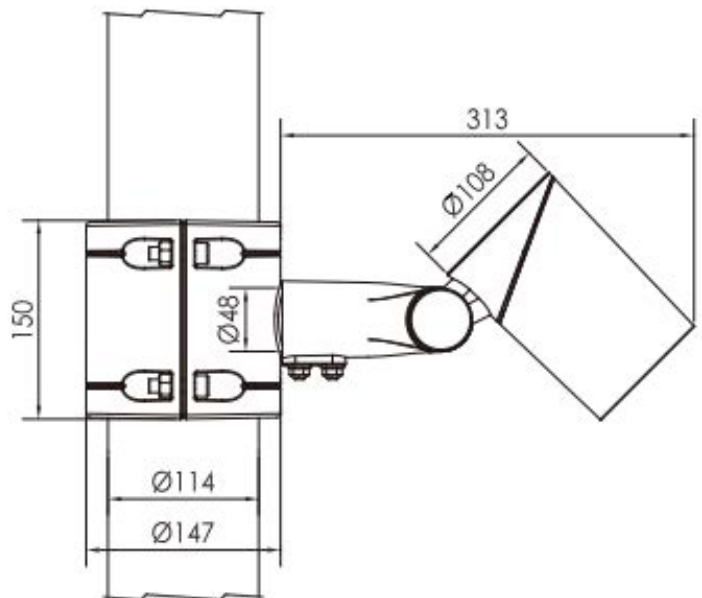

## Polestar40 30W Pole Mount Projector

|              |                   |
|--------------|-------------------|
| Finish       | Silver/Grey       |
| Wattage      | 30W               |
| Voltage      | 230VAC            |
| Light Source | CREE LED          |
| CCT          | 3000K             |
| Beam width   | 6°                |
| Material     | Die cast Aluminum |
| Diffuser     | Honeycomb         |