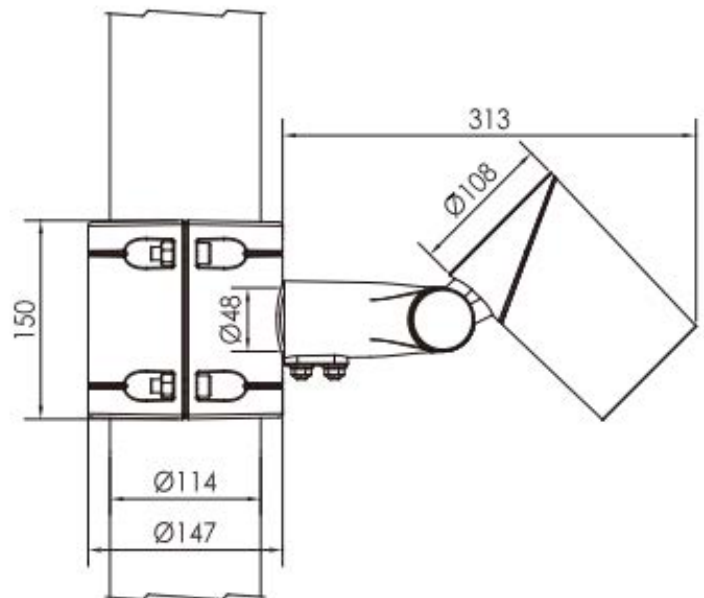

Polestar40 30W Pole Mount Projector

Finish	Silver/Grey
Wattage	30W
Voltage	230VAC
Light Source	CREE LED
CCT	3000K
Beam width	20°
Material	Die cast Aluminum
Diffuser	Honeycomb

CE IP66