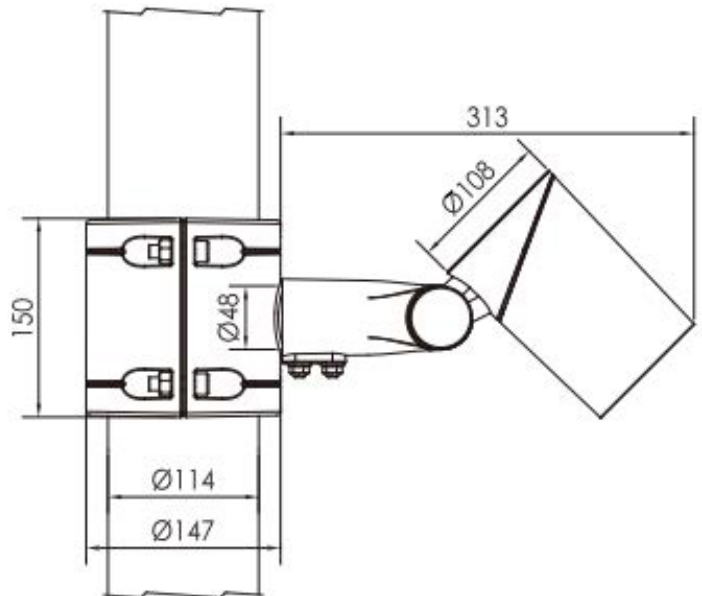

Polestar40 30W Pole Mount Projector

Finish	Silver/Grey
Wattage	30W
Voltage	230VAC
Light Source	CREE LED
CCT	3000K
Beam width	12°
Material	Die cast Aluminum
Diffuser	Honeycomb

CE IP66