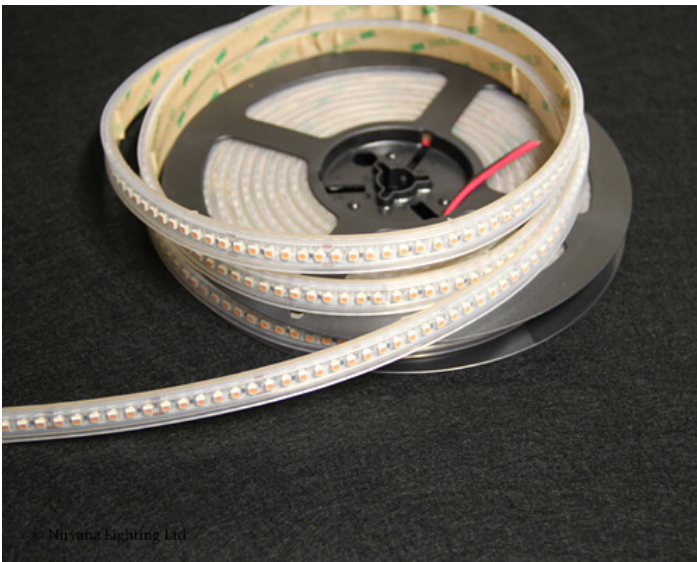

14.4W 24V IP67 LED Extra Warm White Flexstrip, 5 meter roll

14.4W 24V IP67 LED extra warm white flexstrip. 5 meters per roll. Green technology, environmental friendly, high energy saving and light efficiency. Applications: Cove lighting, Architectural lights for corridors, windows and decorative lighting for events, bars and night clubs.

White option	2100K Extra Warm White
Voltage	24VDC
Lumen output	809Lm

Dimensions

Roll size	L5000mm x W10mm x H2mm
-----------	------------------------

CE  IP67