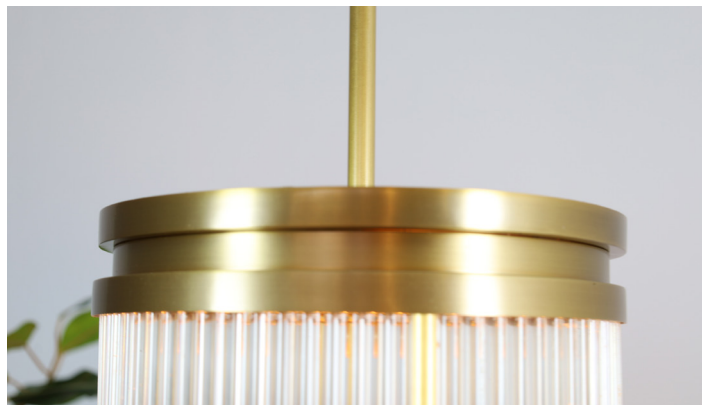

## Piper Light Antique Brass Reeded Suspension, 23cm

Lamp	3 x E27.
Material	Metal
Finish	Light Antique Brass

### Dimensions

Diameter	230mm
Shade height	380mm
Rod length	Option of/any combination of: 300mm/500mm/700mm only