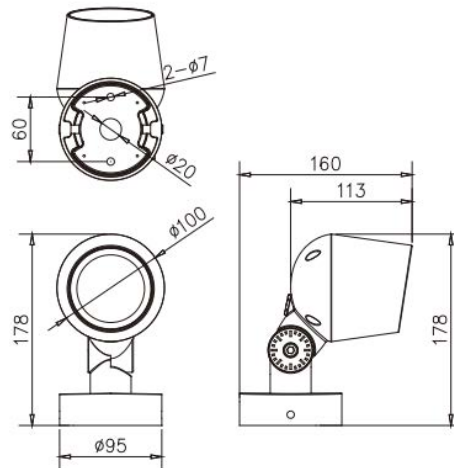

8W Beamer Narrow Beam Spot

Finish	Silver/Grey
Wattage	8W
Voltage	230VAC
Light Source	1 x 8W CREE LED
CCT	1800K
Beam width	2.5°
LED Driver	N/a
Dimmable	No
Material	Die cast Aluminum