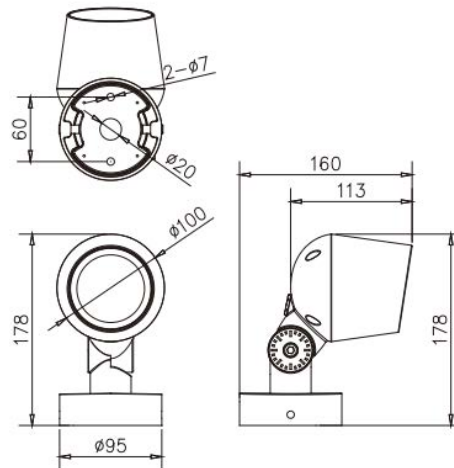

10W Beamer Narrow Beam Spot

Finish	Silver/Grey
Wattage	10W
Voltage	230VAC
Light Source	1 x 10W CREE LED
CCT	3000K
Beam width	2.5°
LED Driver	N/a
Dimmable	No
Material	Die cast Aluminum