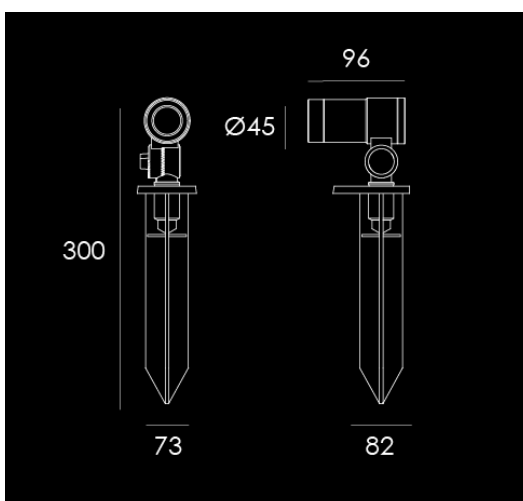

Finish Dark Grey

Wattage 3W

Voltage 24V DC

Light Source 1 x 3W Nichia

CCT 3000K

Beam width 20°

LED Driver Not included

Material Aluminum