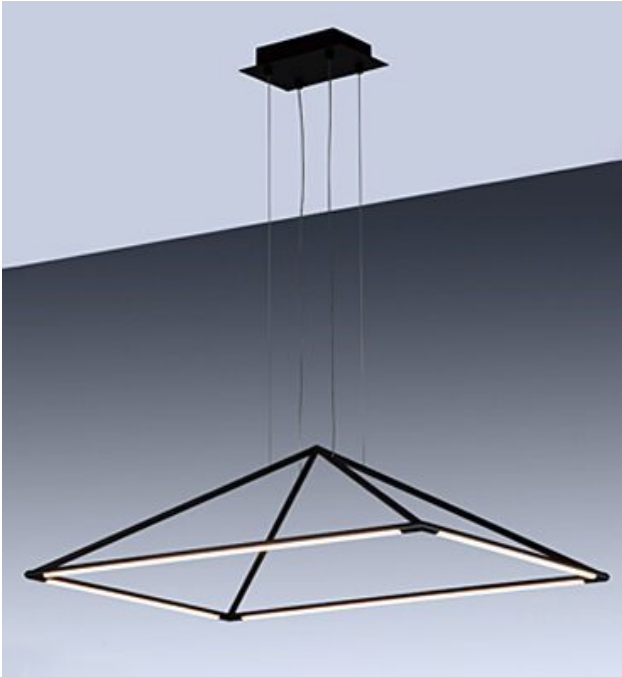

## Prism 36W Black LED Pendant Light

The Prism 36W black LED pendant light. The diffused 3000K LED of this contemporary piece provides functional overhead lighting. Complete with driver.

Lamp	36W LED inbuilt
------	-----------------

Materials	Metal
-----------	-------

Kelvin	3000K
--------	-------

### Dimensions

Length	872mm
--------	-------

Width	583mm
-------	-------

Total drop	5000mm
------------	--------