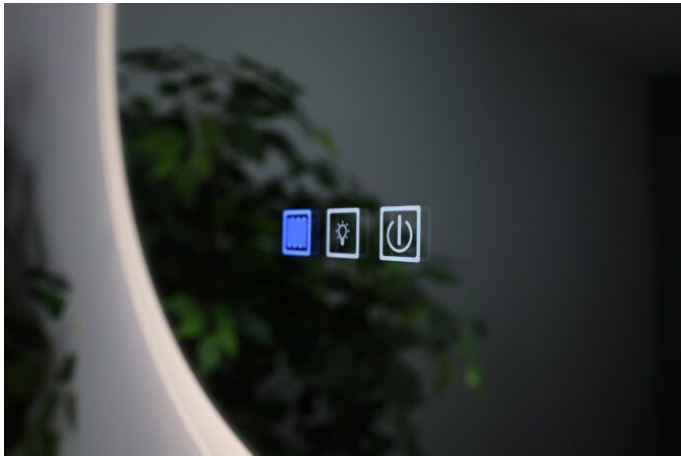

Round 80cm Mirror

Lamp	Inbuilt LED
Material	Metal + Glass
Kelvin	3000K, 4000K, 6000K

Dimensions

Diameter	800mm
----------	-------