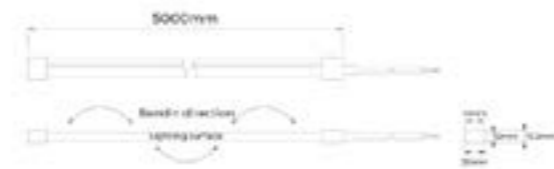

Neo 5.3W 48V Silicone Neon Strip

Neo is part of the side bend series which adopt unique optical structure design, featured in uniform lighting without shadow. The Neo design qualifies it for line outlining, indoor & outdoor decorative lighting.

12mm width flat luminous surface, applied for indoor & outdoor decorative lighting, architectural outline lighting, etc.

High light efficacy, LM80 proved

Silicone extrusion process, IP67 protection level

Systematic installation solution for different installation requirements

Material	Silicone
CCT	3000K/4000K
Voltage	48V
Wattage	5.3W
Max tape length	20m
Lumen	410Lm