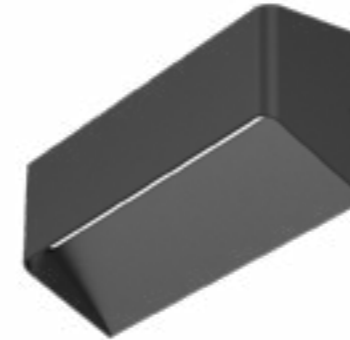

Stern Wall light [White]

The Stern wall light has an IP54 rating allowing for interior and exterior use.

It's 2x5W integral SMD LED giving a uniform dissipation of light both up and down direction

The ADC12 housing material provides excellent thermal management along with the 94-V0 fire rated PC diffuser

Internal flicker free driver

Designed for indoor and outdoor lighting applications such as hotels, parks, and corridors and courtyards

Finish	White
Wattage	10W
Voltage	AC220-240VAC
Light Source	LED SMB
CCT	3000K
CRI	≥ 80
Lumens	400-500
Beam width	90°
LED Driver	Built in
Dimmable	No
Material	Aluminium/PC

Units: mm

Stern Wall light [Black]

The Stern wall light has an IP54 rating allowing for interior and exterior use

It's 2x5W integral SMD LED giving a uniform dissipation of light both up and down direction

The ADC12 housing material provides excellent thermal management along with the 94-V0 fire rated PC diffuser

Internal flicker free driver

Designed for indoor and outdoor lighting applications such as hotels, parks, and corridors and courtyards

Finish	Black
Wattage	10W
Voltage	AC220-240VAC
Light Source	LED SMB
CCT	3000K
CRI	≥ 80
Lumens	400-500
Beam width	90°
LED Driver	Built in
Dimmable	No
Material	Aluminium/PC

Units: mm