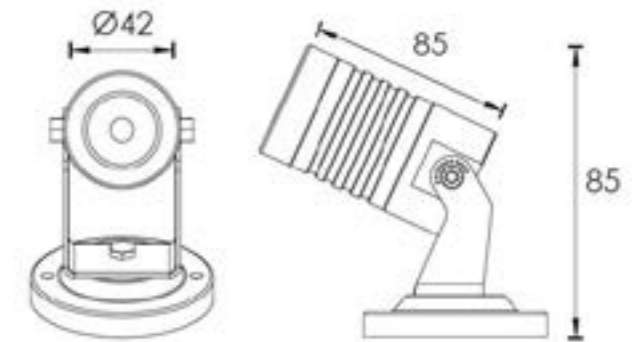

Lamp	1 x 2W Osram LED. Total consumption is 2.6W
Finish	Black

Dimensions	
Diameter	42mm
Length	85mm
Projection	85mm

CE □

Raven 1 Surface Spotlight

Raven 2 Surface Spotlight

Lamp	NICHIA
Material	Aluminium KAP7037 Dark Grey
Wattage	10 x 4.5W
CCT	3000K
Voltage	240V
Beam angle	20°
Dimensions	
Diameter	200mm
Height	272mm