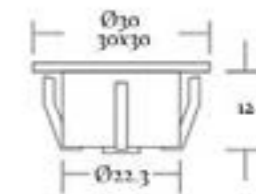

Dimensions

Diameter	30mm
Depth	12mm
Cut out ø	24mm