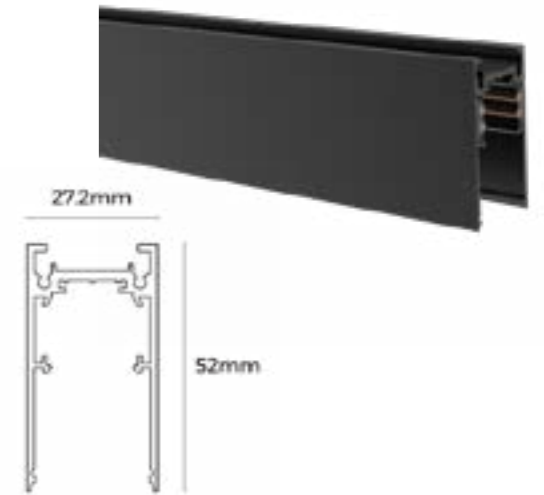

Magno Track SS 3000 Surface/Suspension 48V

Material	AL6063-T5
Finish	Black
Length	3000mm
Input Voltage	48V