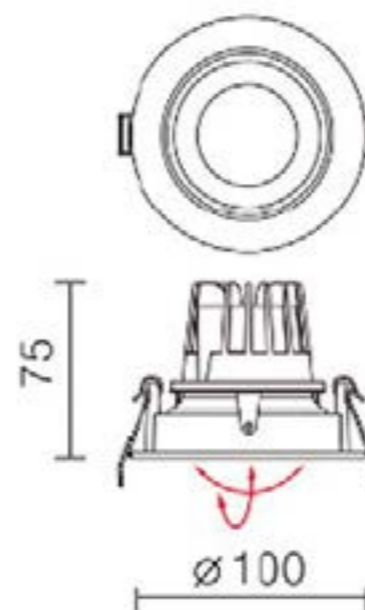

Napoli 31.5W DALI LED White Recessed Downlight

The Napoli 31.5W DALI LED white recessed downlight. Wired to local Osram OTi DALI dimmable driver.

Lamp	1x 31.5W Citizen COB LED inbuilt

Finish	White

Dimensions

Diameter	165mm

Depth	130mm

Cut out	150mm

Siena 13W DALI LED White Recessed Downlight

The Siena 13W DALI LED white recessed downlight. Wired to local Osram OTi DALI dimmable driver.

Lamp	1x 13W Citizen COB LED inbuilt
Finish	White trim, black recess

Dimensions

Diameter	100mm

Depth	75mm

Cut out	90mm