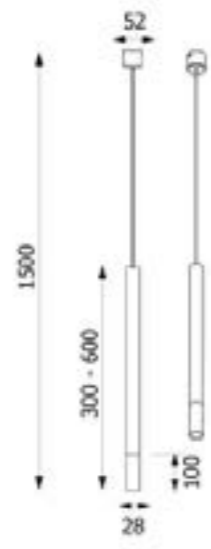

Dimensions

Length	800mm
Width	800mm
Projection	75mm

Assembly Linear Pendant

Finish	Satin Brass
Lamp	Inbuilt LED
Material	Metal
Max Wattage	26W

Dimensions	
Length	1150mm
Width	45mm
Drop	790mm (adjustable up to 3m)

Telescope Black & Copper Pendant

Description	Pendant
Light Source	1x G9
Voltage	230 Volts
Material	Metal
Dimensions	
Max drop:1500mm	
Ceiling plate diameter:52mm	
Tube diameter:28mm	

CE IP20

The Telescope Pendant is a very slim elegant pendant which can hang singularly or grouped together for a stunning effect

Telescope Black & Brass Pendant

Description	Pendant
Light Source	1x G9
Voltage	230 Volts
Material	Metal
Dimensions	
Max drop:1500mm	
Ceiling plate diameter:52mm	
Tube diameter:28mm	

The Telescope Pendant is a very slim elegant pendant which can hang singularly or grouped together for a stunning effect

CE IP20

Telescope White & Copper Pendant

Description	Pendant
Light Source	1x G9
Voltage	230 Volts
Material	Metal
Dimensions	
Max drop:1500mm	
Ceiling plate diameter:52mm	
Tube diameter:28mm	

CE IP20

The Telescope Pendant is a very slim elegant pendant which can hang singularly or grouped together for a stunning effect