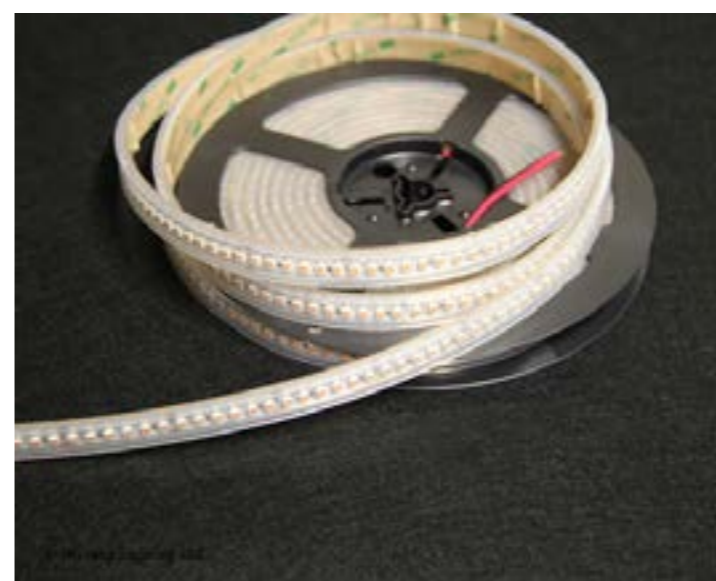

Dimensions

Roll size	L5000mm x W10mm x H2mm