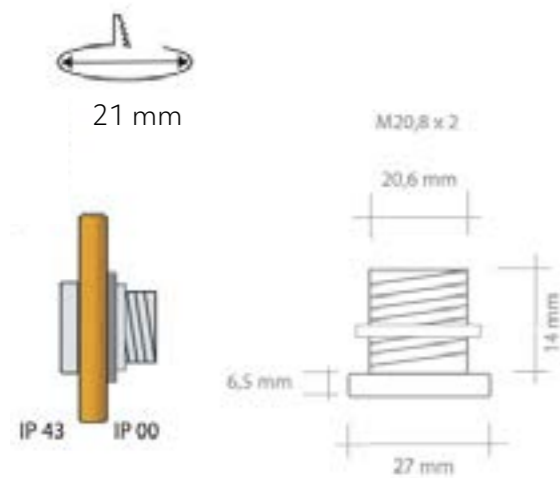

The Met 20 hi brightness 1W mini recessed LED spot light, 3.2V 350mA. Aluminium power LED mini spot light with an IP43 rating. CE certified

Ideal for cabinetry & recesses, fitting comes supplied with treading rear fitting ring or side mounted spring clips

350mA remote drivers supplied separately and fittings must be wired in series

In 3500K white or Amber
Narrow 10° beam or Wide 40° beam

Dimensions:
Pressure assembly into 21mm hole
Outer diameter 27mm

Finish	Aluminium
Wattage	1W
Voltage	3.2V
Light Source	1W LED inbuilt
CCT options	2700K / Amber
CRI	>80
Lumens	90 lm
Beam width options	10° / 40°
LED Driver	Not included
Dimmable	No

CE IP43