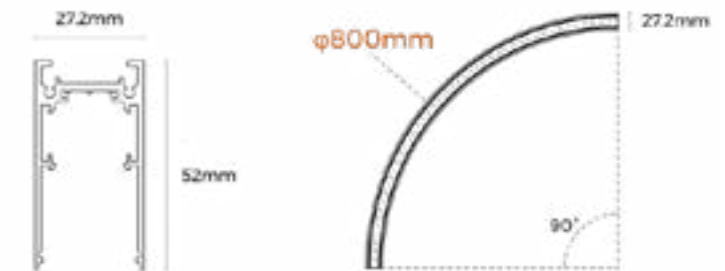

Magno Track SS 800 90° Surface/Suspension 48V

Material	AL6063-T5
Finish	Black
Length	Ø800mm x 90°
Input Voltage	48V