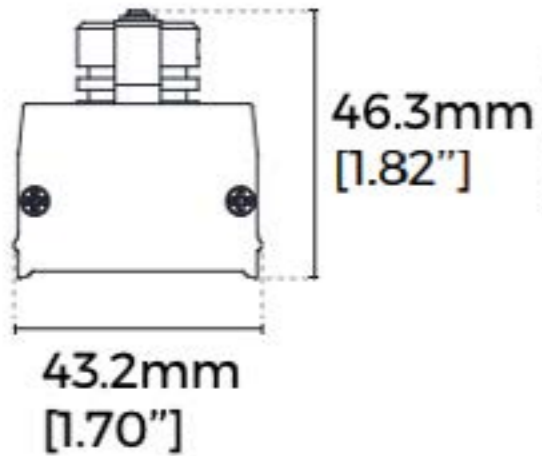

Accento T-400390

Material	AL6063-T5
Finish	Black RAL9005
Spotlight angle	45°
Wattage	6W
CCT	3000K
CRI	Ra90
Lumen	390Lm
Voltage	AC220-240V
Dimmable	No
IP Rating	IP20
Installation	Ceiling
Length	400mm