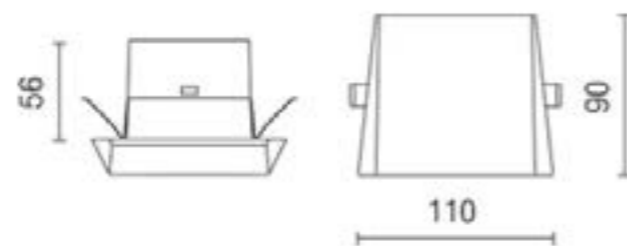

Dimensions	
Length:	110mm
Height:	90mm
Projection from wall:	20mm
Cut out:	77x77mm

Housing for concrete installation

Material: Steel

Units in mm

CE IP54

Hood Wall Light

Finish	White
Lamp	SMD LED
Material	Aluminium
Max Wattage	3W
Kelvin	2700K
IP Rating	IP20
IK Rating	IK06
Lumen output	164-172lm
Beam angle	60°