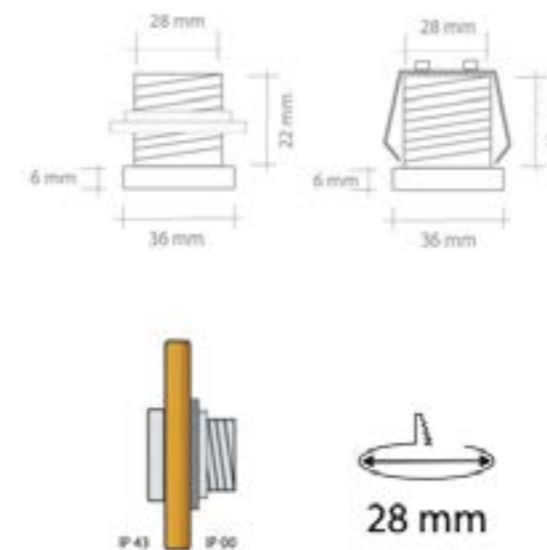

Met 20 Hi Brightness Mini Recessed LED Spot Light

The Met 20 hi brightness 1W mini recessed LED spot light, 3.2V 350mA. Aluminium power LED mini spot light with an IP43 rating. CE certified

Ideal for cabinetry & recesses, fitting comes supplied with treading rear fitting ring or side mounted spring clips

350mA remote drivers supplied separately and fittings must be wired in series

In 3500K white or Amber
Narrow 10° beam or Wide 40° beam

Dimensions:
Pressure assembly into 21mm hole
Outer diameter 27mm

Finish	Aluminium
Wattage	1W
Voltage	3.2V
Light Source	1W LED inbuilt
CCT options	2700K / Amber
CRI	>80
Lumens	90 lm
Beam width options	10° / 40°
LED Driver	Not included
Dimmable	No

CE IP43

Met 28 Hi Brightness Mini Recessed LED Spot Light

The Met 28 hi brightness 2.2W mini recessed LED spot light, 3.1V 700mA. Aluminium power LED mini spot light with an IP43 rating. CE certified

Ideal for cabinetry & recesses, fitting comes supplied with treading rear fitting ring or side mounted spring clips

700mA remote drivers supplied separately and fittings must be wired in series

In 2700K warm white or Amber. Narrow 10° beam or Wide 40° beam

Pressure assembly into 28mm hole
Outer diameter 36mm

Finish	Aluminium
Wattage	2.2W
Voltage	3.1V
Light Source	2.2W LED inbuilt
CCT options	2700K / Amber
Cri	>80
Lumens	194 lm
Beam width options	10° / 40°
LED Driver	Not included
Dimmable	No

CE IP43