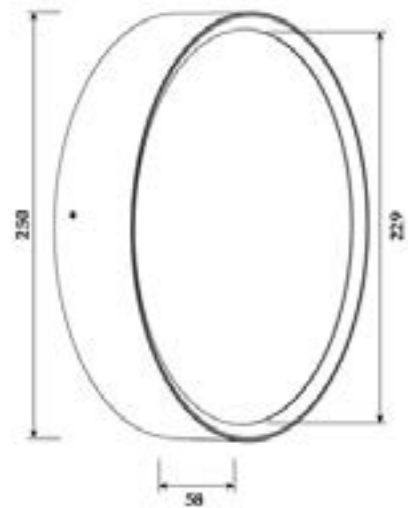

The Drum bulkhead with an IP65 rating for indoor & outdoor use

3CCT switchable between 3000K, 4000K and 5700K

Designed for general lighting applications while also widely used in public areas such as stairways, lobbies, receptions and corridors

Long lifetime of 50,000 hours

Wired to integral non-dimmable driver

Finish	White
Wattage	18W
Voltage	AC220-240VAC
Light Source	LED SMD
CCT	3CCT Switch selectable 3000K/4000K/5700K
CRI	≥80
Lumens	1500-1850
Beam width	110 °
LED Driver	In built
Dimmable	No
Material	Aluminium/PC