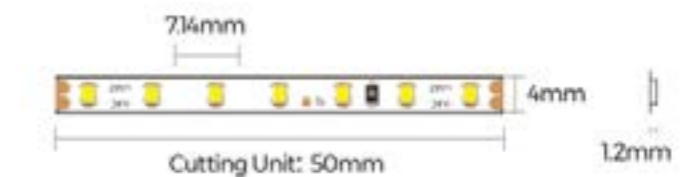

Dimensions

Roll size	
Width	8mm
Length	Max 5m
Height	1.2mm