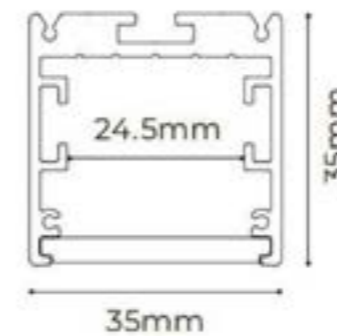

The Zen 3535 Profile with no cover

With a diameter of 3m and a 45° arc, thousands of styles can be made with the connections of lines and arcs. 8 profiles to make 3m circle.

Specially designed light source with diffusers producing homogeneous and soft lighting