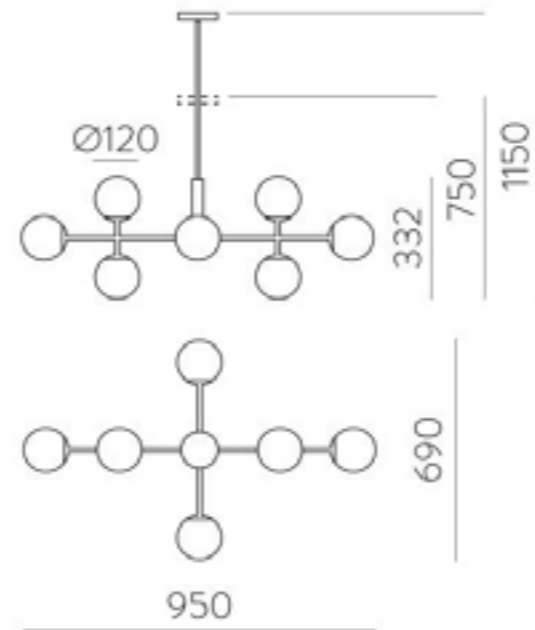

Mardi Antique Gold Pendant

Lamp	8 x LED G9
Material	Iron/Glass
Finish	Antique Gold/Opal
IP Rating	IP20

Dimensions	
Max Drop	1150mm
Fitting height	332mm
Fitting length	950mm
Fitting width	690mm
Globe Ø	120mm

CE IP20

Mardi Large Antique Gold Pendant

Lamp	20 x LED G9 7W
Material	Iron/Glass
Finish	Antique Gold/Opal
IP Rating	IP20

Dimensions	
Max Drop	5000mm
Fitting height	572mm
Fitting length	1554mm
Fitting width	780mm
Globe Ø	120mm
Ceiling plate Ø	100mm

CE IP20