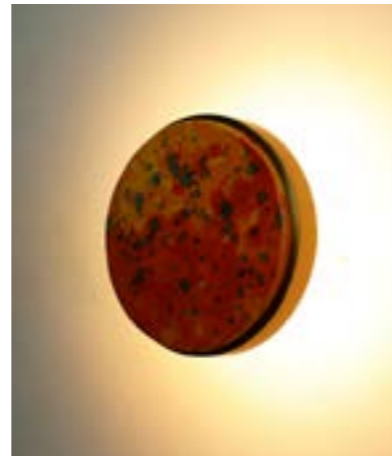

Moon Base Gold LED Wall Light with Orange Ceramic

Available with black marble, green marble, white marble, orange ceramic, pink metal and gold metal.

Lamp	Inbuilt 7.5W LED
Material	Aluminium
Finish	Gold
IP Rating	IP54
CCT	3000K

Dimensions

Diameter	150mm
Projection	100mm

CE IP54