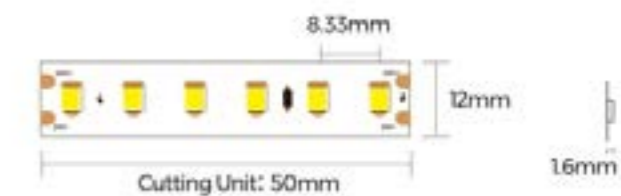

Dimensions

Roll size	
Max length	20m
Width	12mm
Height	1.6mm