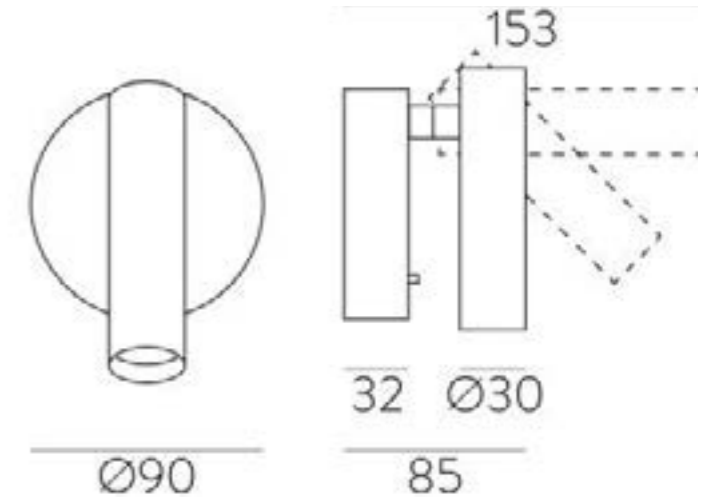

Anza Nickle Recessed Wall Light

Lamp	1 x LED 3W
Material	Aluminium/Iron
Finish	Matt Nickle
Kelvin	3000K
Lumen	315Lm
IP Rating	IP20
Dimensions	
Backplate Ø	90mm
Projection	95mm
Lamp length	110mm
Lamp opening Ø	30mm

CE IP20

Anza Bronze Wall Light

Lamp	1 x LED 3W
Material	Aluminium/Iron
Finish	Bronze
Kelvin	3000K
Lumen	315Lm
IP Rating	IP20
Dimensions	
Backplate Ø	90mm
Min Projection	85mm
Lamp opening Ø	30mm

CE IP20