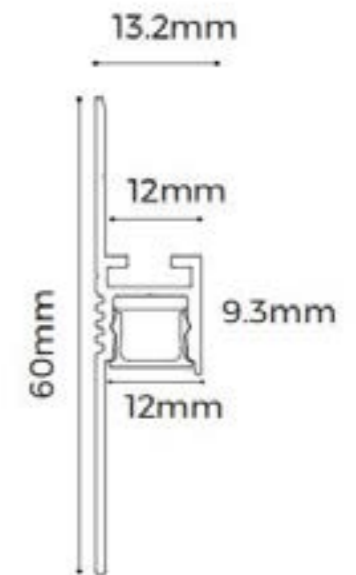

Shelter A 6013

Shelter B 6013

Finish	White RAL9003
Material	AL6063-T5
Light	
Transmittance	80%
IP Rating	IP20
Diffuser nature	Opal
Installation	Trimless recessed
Dimensions	
Length	2500mm

Finish	White RAL9003
Material	AL6063-T5
Light	
Transmittance	80%
IP Rating	IP20
Diffuser nature	Opal
Installation	Trimless recessed
Dimensions	
Length	2500mm