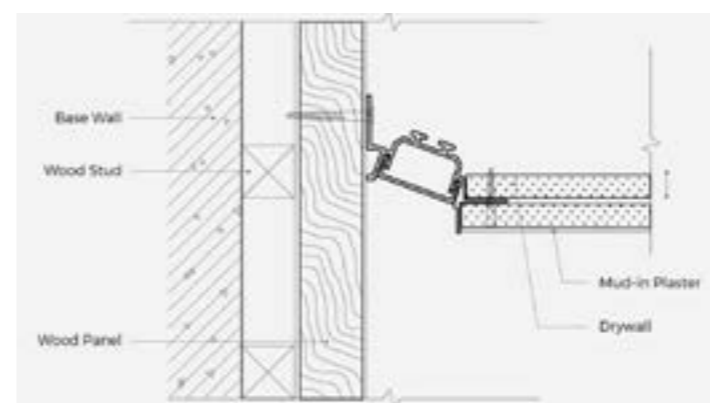

Accessories

End Caps

NL_HANGER_ENDCAPS

End cap without hole
[White x2 pieces]

Dual 7070 Aluminium Channel

The DUAL7070 can be applied to plasterboard finish wall / ceiling juncture to create decorative double sided light effect