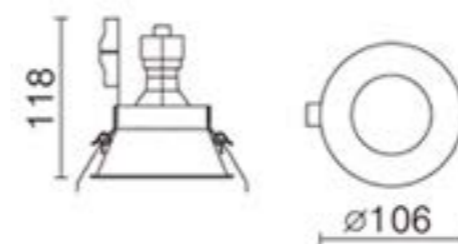

Units in mm

Finish	Black
Wattage	-
Voltage	230V
Light Source	1 x GU10 LED Bulb
CCT	-
CRI	-
Lumens	-
Beam width	-
Dimmable	Yes
Material	Housing Steel