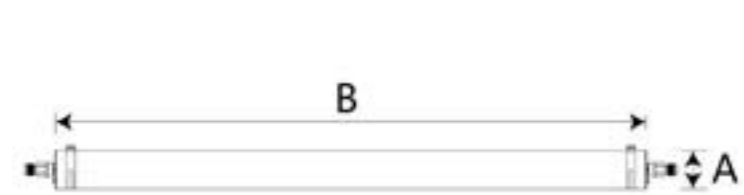

A - 75.2 mm
B - 1500mm