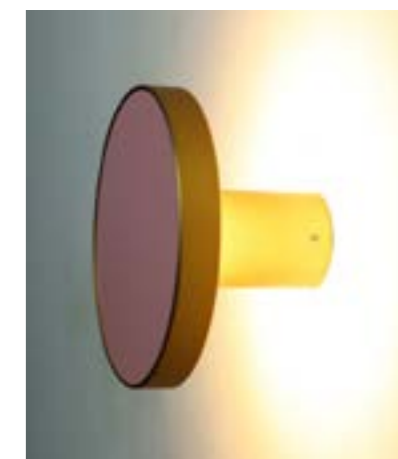

Dimensions	
Diameter	150mm
Projection	100mm

Moon Base Gold LED Wall Light with Orange Ceramic

Available with black marble, green marble, white marble, orange ceramic, pink metal and gold metal.

Lamp	Inbuilt 7.5W LED
Material	Aluminium
Finish	Gold
IP Rating	IP54
CCT	3000K

Dimensions

Diameter	150mm
Projection	100mm

CE  IP54

Moon Base Gold LED Wall Light with Pink Metal

Available with black marble, green marble, white marble, orange ceramic, pink metal and gold metal.

Lamp	Inbuilt 7.5W LED
Material	Aluminium
Finish	Gold
IP Rating	IP54
CCT	3000K

Dimensions	
Diameter	150mm
Projection	100mm

Moon Base Gold LED Wall Light with White Marble

Available with black marble, green marble, white marble, orange ceramic, pink metal and gold metal.

Lamp	Inbuilt 7.5W LED
Material	Aluminium
Finish	Gold
IP Rating	IP54
CCT	3000K

Dimensions

Diameter	150mm
Projection	100mm

CE  IP54

Sive Brass Adjustable Spotlight

The Sive adjustable wall lamp has an arm that rotates the primary light fixture to any position and a simple wall mounting. It can be installed in almost any outdoor or bathroom setting.