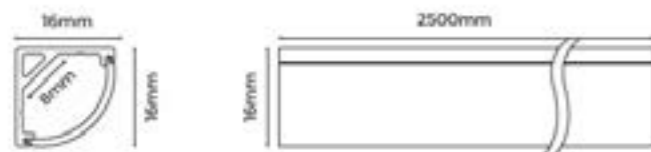

Model No NL_HC_APEX1616_PROFILE

Material	AL6063-T5
Surface Processing	Anodizing
Diffuser	Opal Polycarbonate
Light Transmittance	>70%
Heat Dissipation	Max 13W/m

Accessories - sold separately

Mounting clip

NL_HCAPEX_FCSS	
[4 pieces per set]	

End caps

End caps [without hole]	
NL_HC_APEX1616_ECH	[2 pieces per set]
End caps [with hole]	
NL_HC_APEX1616_EC	[2 pieces per set]