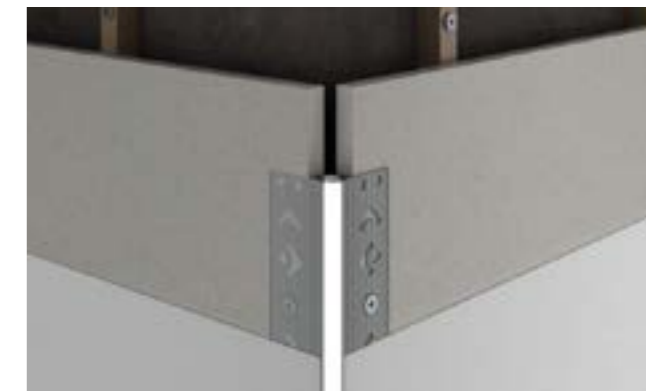

The BRIM 2727 profile is designed to be applied to the outer corner of a 90deg change in wall direction

The luminous surface provided on the polycarbonate cover is only 8mm wide for a very slim contemporary light effect produced after final plastering is complete over the side wings

LED Strips with a maximum width of 5mm to be only used inside the profile

The profile comes supplied standard with PC cover and 2x PC end caps