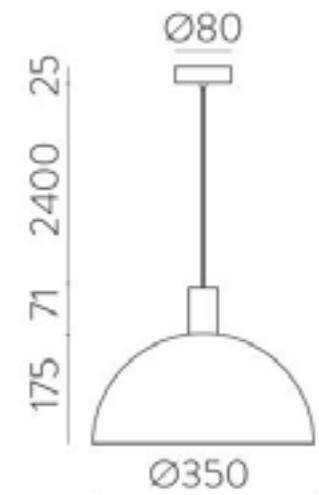

Dimensions

Total Drop 2400mm

Shade Ø 350mm

Shade height 175mm

Ceiling plate Ø 80mm