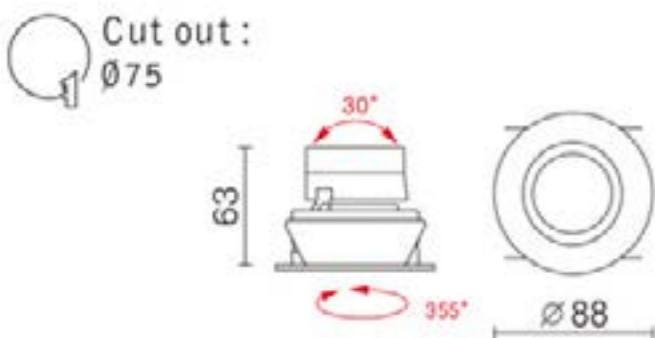

Dimensions

Diameter	95mm
----------	------

Depth	82mm
-------	------

CE □ IP54

Comfort GU10 White Recessed Downlight

The Comfort GU10 white recessed downlight. Also available in black.

Finish	White
Lamp	1 x GU10 supplied separately
Material	Metal
Voltage	230V
Dimmable	Yes
IP rating	IP20