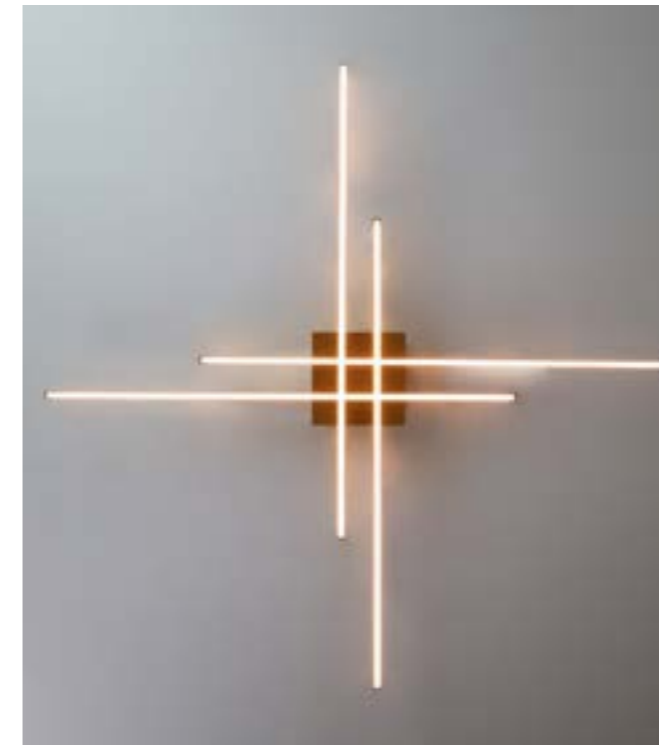

Dimensions

Length	800mm
Width	800mm
Projection	75mm