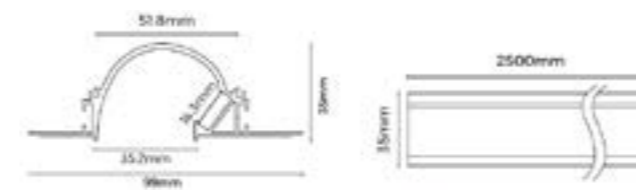

Model No NL_HC_TUNNEL

Material AL6063-T5

Surface Processing Spray painted RAL 90003 white

Diffuser N/A

Light Transmittance N/A

Max W tape

Heat Dissipation 19.2W/m

Accessories

End Caps - Aluminium

NL_HC_TUNNEL_ECAP

White
[2 pieces]