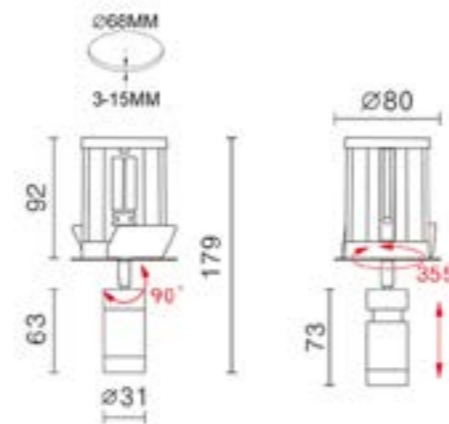

Finish	White
Wattage	7.7W
Voltage	24V
Light Source	LED 1 x7.7W CREE LED Built in
CCT	2100K with filter or 2700K
Lumens	550lm
Beam width	10 – 40°
LED Driver	Remote
Dimmable	Yes
Material	Aluminium
Optional Accessories	Gel filter 2100K

CE □ IP20

CE □ IP20