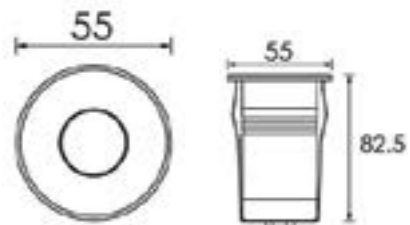

Exterior strong up light
 Power LED inground light

Fitting diameter: 55mm x Depth: 82.5mm

Allow Ø85mm x H98mm space for housing in concrete

Finish	Stainless Steel
Wattage	2W
Voltage	24VDC
Light Source	Osram single colour LED
Lumens	143
Beam width	9°
LED colour	Extra warm white
Dimmable	No
Material	Powder coated aluminium and tempered glass
Accessories	Honeycomb Louver