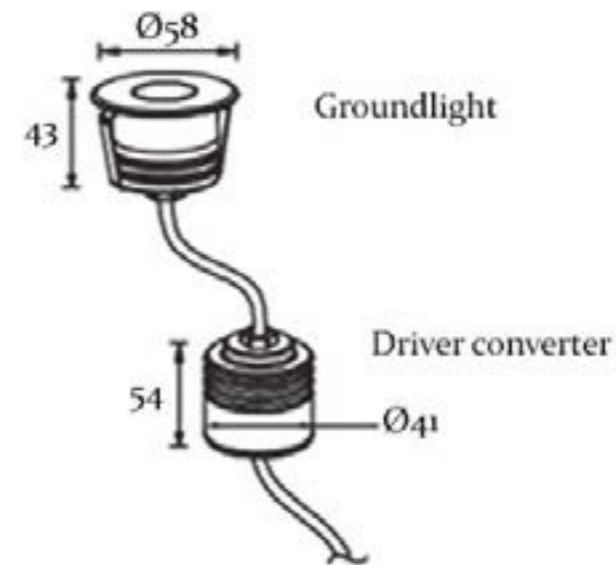

The Skylark 1×2.1W recessed LED ground light, 2000K. Most suitable for joinery application. In a dark grey powder coated aluminium with 7mm tempered glass. 24 Volt DC, ROHS compliant & CE certified.

Lamp	1 x 2.1W Osram single colour LED.
Material	Powder coated aluminium and tempered glass.

Dimensions	
Diameter	58mm
Depth	43mm
Cut out	42mm (48mm required for driver converter)