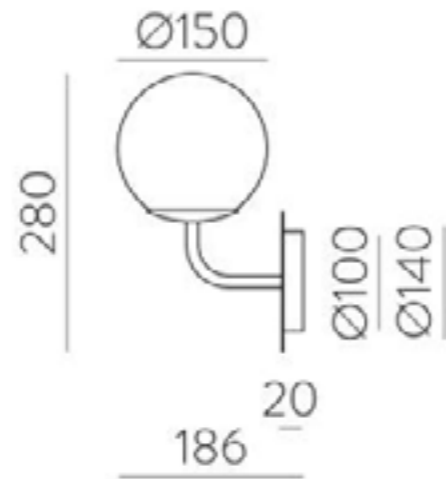

Dimensions

Length	800mm
Width	800mm
Projection	75mm

Assembly Linear Pendant

Finish	Satin Brass
Lamp	Inbuilt LED
Material	Metal
Max Wattage	26W

Dimensions	
Length	1150mm
Width	45mm
Drop	790mm (adjustable up to 3m)

Lamp	1 x LED 12W + 1 x LED 3W
Material	Aluminium/Iron/PMMA
Finish	Textured Black
Kelvin	3000K
Lumen	12W: 970Lm x 3W: 285Lm
IP Rating	IP20

Dimensions	
Height	190mm
Width	140mm
Projection	31.5mm
Max Projection	145mm
Backplate dimensions	152mm x 102mm

Lamp	1 x E27 15W
Material	Aluminium/Glass/Steel
Finish	Matt Antique Gold/Opal
IP Rating	IP44
Dimensions	
Globe Ø	150mm
Projection	170mm
Backplate Ø	120mm

CE  IP44

Valen Antique Gold Wall Light

Valen Antique Black Wall Light

Lamp	1 x E27 15W
Material	Aluminium/Glass/Steel
Finish	Matt Antique Gold/Opal
IP Rating	IP44

Dimensions	
Height	280mm
Globe Ø	150mm
Projection	186mm
Backplate Ø	140mm

Lamp	1 x E27 15W
Material	Aluminium/Glass/Steel
Finish	Matt Black/Opal
IP Rating	IP44