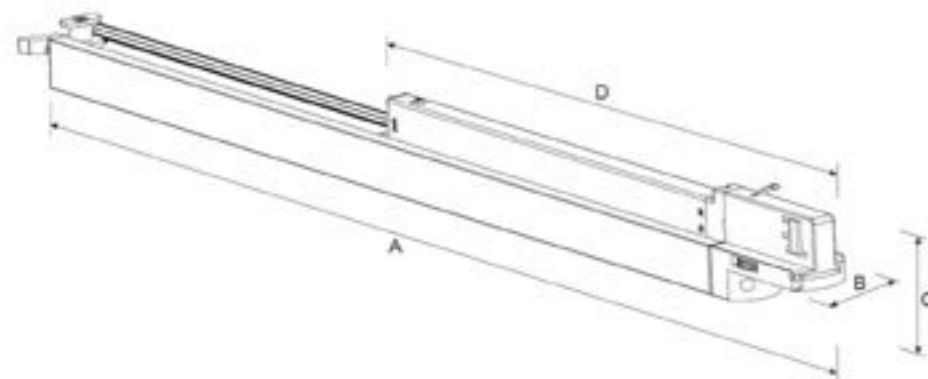

A - 650mm
B - 32.5mm
C - 52 mm
D - 436mm