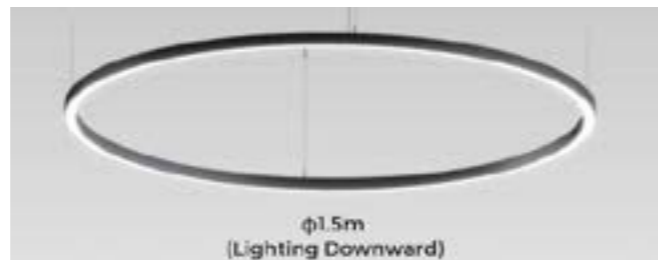

Orbital Downward Lighting 1.5m diameter

Φ 1.5M, circular luminaires of downward lighting

High quality surface treatment in black

Adopt silicone flexible diffuser, producing uniform and soft light

Two-in-one pendant cable, beautiful overall effect