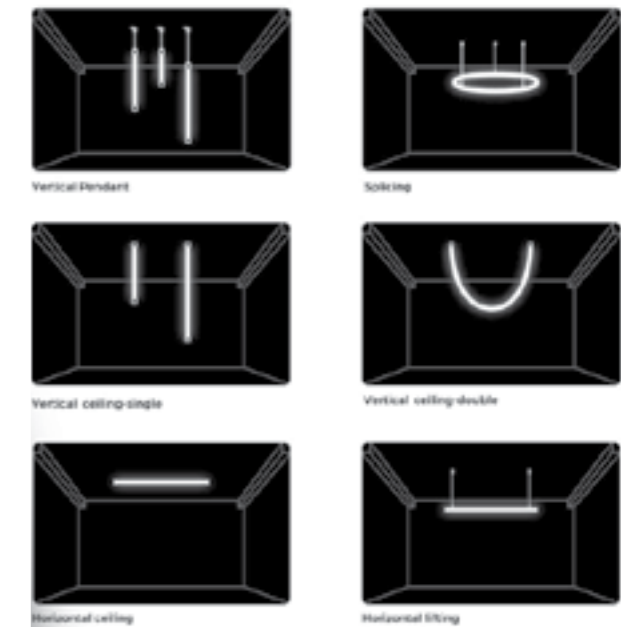

Neo RGB 9.6W 48V Silicone Neon Strip

Neo RGB is part of the side bend series which adopt unique optical structure design, featured in uniform lighting without shadow. The Neo design qualifies it for line outlining, indoor & outdoor decorative lighting

12mm width flat luminous surface, applied for indoor & outdoor decorative lighting, architectural outline lighting, etc.

High light efficacy, LM80 proved

Silicone extrusion process, IP67 protection level

Systematic installation solution for different installation requirements

Model No	NL_NEO1217_9.6W_RGB_48V
Material	Silicone
CCT	RGB
Voltage	48V
Wattage	9.6W
Max tape length	20m

CE IP65

Neo25 12.5w/m 48V 23K 360° Silicone Neon Strip

Neo 25 can achieve 360 degree uniform light emission without dark or dead spots.

With flexible material it can curved in to shapes or lines and is an ideal partner with your lighting designer or architect for artistic styling and decorative lighting

High luminous efficiency, passed LM80 test

Silicone extrusion process with IP65 protection level

Supports pendant & surface mounting installation

Winner of Reddot Award 2021

Model No	NL_HC_NEO25_48V2.3K
Material	Domed silicone
Bending direction	360°
Section Size	25mm
CRI	Ra>90
CCT	2300K
Voltage	48V DC
Wattage	12.5w/m
Length	20000mm max

CE IP65