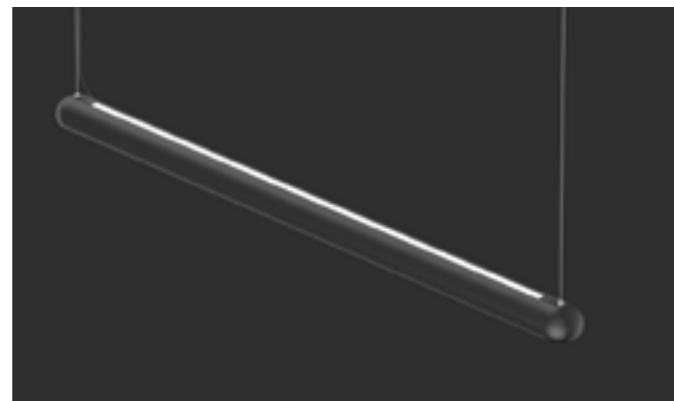

Acorn 4 Light LED Suspension

The Acorn Suspension is designed with a sleek, modern aesthetic, featuring a smooth brass finish. Each pendant light has an elongated, oval shape that tapers slightly towards the bottom, resembling an acorn. The lights are suspended by black cords, creating a visually interesting arrangement. The light emitted from each fitting is directed downwards, suggesting they are likely intended for task or accent lighting.

Lamp	Inbuilt 10W
Material	Metal
Dimmable	Yes
Kelvin	3000K

Dimensions	
Diameter	90mm
Height	85mm
Drop	1000mm
Ceiling plate ø	115mm

Knurl Suspension

The Knurl suspension light can be used to make a variety of interior spaces, such as lofts, minimalist spaces, or trendy cafes, by utilising its graphic lines and dual lighting capabilities.

CE IP20

Dab Linear Suspension

The DAB linear suspension with a semicircular structure provides both up and down lighting. The aluminium housing ensures excellent heat dissipation

High luminous flux makes it ideal for offices or workshops etc

The combination of the lens and reflector achieves a low anti-glare UGR rating of <19

Fixture comes as 1652mm length with 1500mm suspension cable

Finish	Black
Wattage	60W
Voltage	AC220-240VAC
Light Source	LED SMD
CCT	3000K
CRI	≥80
Lumens	6000
Beam width	Up to 110 °/Down 60 °
LED Driver	Built in ceiling plate
Dimmable	No
Material	Aluminium