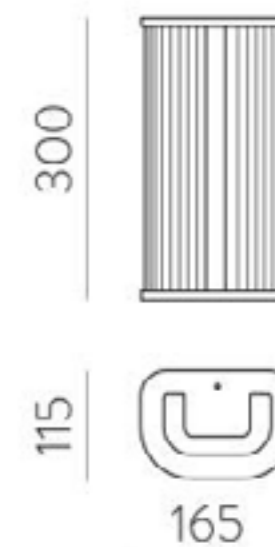

Lamp	1 x LED 12W
Material	Aluminium/Iron/PMMA
Finish	Matt Antique Gold
Kelvin	3000K
Lumen	620Lm
IP Rating	IP44
Dimensions	
Height	300mm
Projection	115mm
Width	165mm

CE IP44

Moon Base Gold LED Wall Light with Black Marble