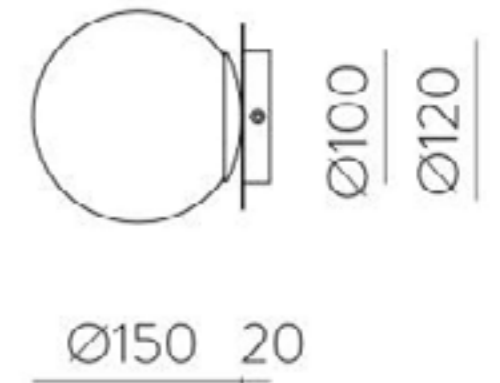

Lamp	1 x E27 15W
Material	Aluminium/Glass/Steel
Finish	Matt Antique Gold/Opal
IP Rating	IP44
Dimensions	
Globe Ø	150mm
Projection	170mm
Backplate Ø	120mm