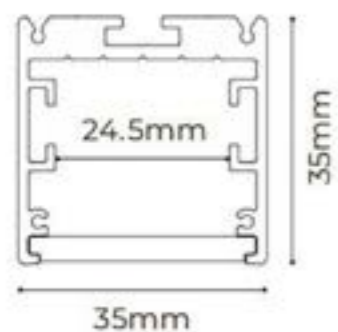

NL_HC_ZEN3535_COVER

Zen 3535 silicone flexible cover