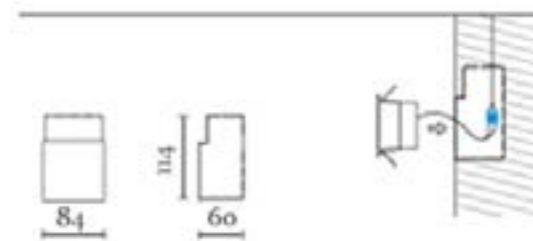

Dimensions	
Length:	110mm
Height:	90mm
Projection from wall:	20mm.
Cut out:	77x77mm

Housing for concrete installation

Material: Steel

Units in mm

CE IP54

Crevasse White Recessed LED Guide Light

The Crevasse 1.2W white recessed LED guide light, 3000K c/w integral HEP driver. Also available in silver or black