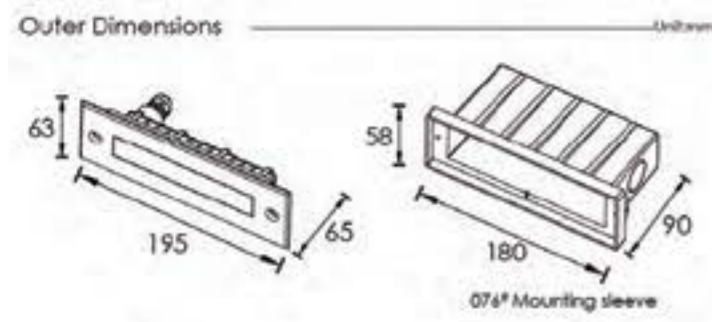

The Bastion 10x0.2W steel recessed LED wall light with a diffused glass front. In a hard chrome plated steel aluminium with 8mm tempered glass. ROHS compliant & CE certified.

Finish	Stainless Steel aluminium Diffused glass
Wattage	10 x 0.2W
Voltage	240V
Light Source	10 x 0.2W SMD 3030 LED built in Actual consumption 2.7W
CCT	2000K
Lumens	51 Lumens
Beam width	120°
LED Driver	Built in
LED colour	Extra warm light
Dimmable	Yes
Material	Aluminum