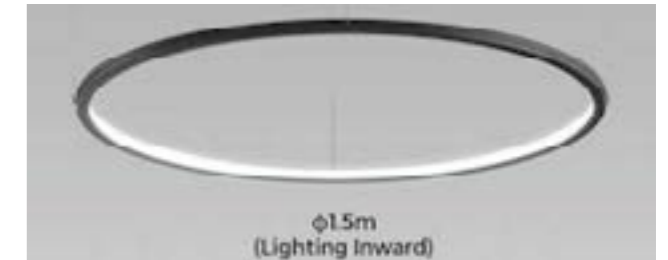

Skyline 12000mm Wall to Wall LED 3000K [Black]

Links two points together as an outright line, achieve free cross-space application

Multiple applications, such as direct, indirect lighting & wall washing lighting etc.

Orbital Outward Lighting 1.5m diameter

Orbital Inward Lighting 1.5m diameter

Φ 1.5M, circular luminaires of outward lighting

High quality surface treatment in black

Adopt silicone flexible diffuser, producing uniform and soft light