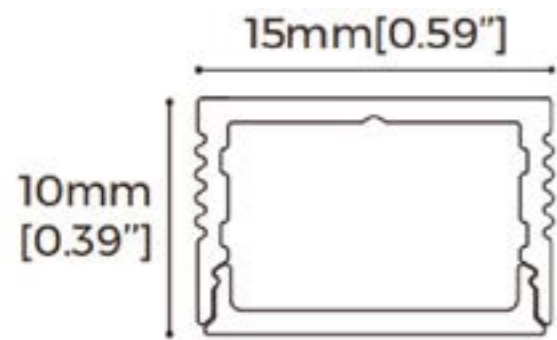

Accessories

Mounting clip

NL_HC_ARG1510_CLIPS

End caps

NL_HC_ARG1510_ECAPS

The Argyle1510 aluminium channel is supplied in 2.5m lengths and comes complete with white diffuser cover for consistent homogenous light effect

The profile can be used as a surface mount fitting or can be flush mounted in joinery that has been routed out to suit dimensions below

Channel is also provided with 2x PC end caps

It can be used with a range of led strips but ideally with strips with narrow led spacing to maintain 'dot free' effect