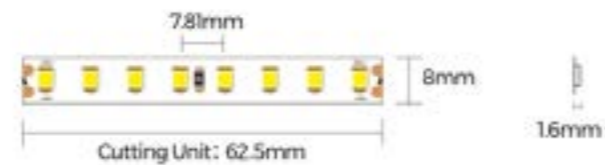

9.6W/m 24V IP65 3000K Flexstrip, 10 metre roll

9.6W/m 24V IP65 LED white flexstrips. 10 metres per roll. Green technology, environmental friendly, high energy saving and light efficiency. Applications: Cove lighting, Architectural lights for corridors, windows and decorative lighting.

White option	3000K
Voltage	24VDC

Dimensions

Roll size	
Width	8mm
Height	1.6mm
Length	10m