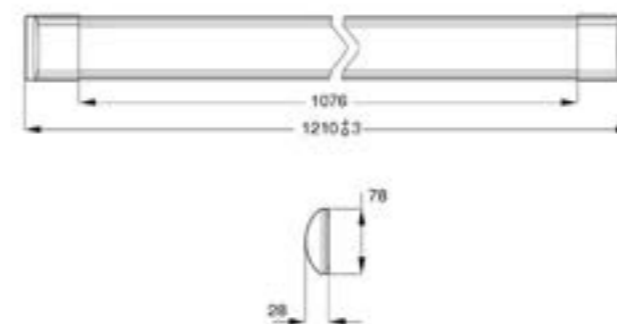

Plaza Panel Light

The Plaza panel light features louver reflectors to make the fitting low glare UGR<19. It offers a stylish design and with its performance makes it a high end option for office task & general lighting

The fitting is designed to allow easy replacement of the LED insert modules thus allowing easy future maintenance

Colour temperature can be quickly altered with an inline switch at the rear of the fitting

Supplied with a Dali dimmable remote driver

The Plaza is an aesthetic option for office & school lighting (offices, meeting & classrooms)

A - 595mm
B - 595mm
C - 15mm

Finish	White RAL 9016
Wattage	35W
Voltage	AC220-240VAC
Light Source	LED SMD
CCT	3CCT [3000K/4000K/5700K]
CRI	≥ 80
Lumens	3150-3450
Beam width	90°
UGR Value	<19
LED Driver	Remote
Dimmable	Yes - Dali dimmable
Material	SPCC steel/PC

CE IP20

BAT1 Batten Light

The BAT1 batten light with a double row of SMD LED chips to achieve a high lumen output

Weatherproof resistance thanks to the IP65 high ingress protection

High grade polycarbonate diffuser and housing. Suitable for commercial and industrial use where dust is prevalent such as super markets, office building, workshops etc.

Long lifetime of 40,000 hours

Finish	White
Wattage	42W
Voltage	AC220-240VAC
Light Source	LED SMD
CCT	4000K
CRI	≥80
Lumens	3480-3570
Beam width	110 °
LED Driver	Inbuilt
Dimmable	No
Material	PC

Units in mm

CE IP65