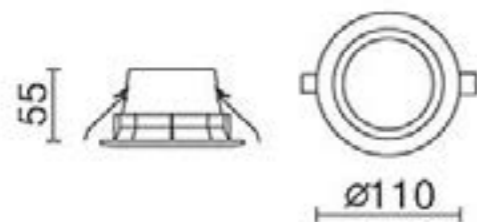

Finish	White with opal cover
--------	-----------------------

Dimensions

Diameter	110mm
Depth	55mm
Cut out ø	90mm

Cut out :
Ø90

Cave GU10 Recessed Downlighter [Black]

The Cave GU10 Recessed Downlighter in black, also available in white has a very thin frame to create a high end effect for very clean ceiling design