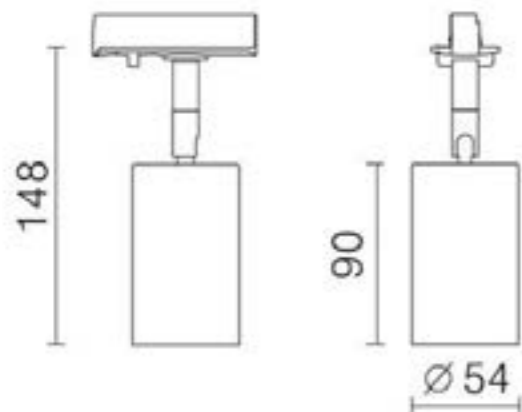

Dimensions

Spot $\varnothing$	54mm
Length	90mm
Max projection	148mm