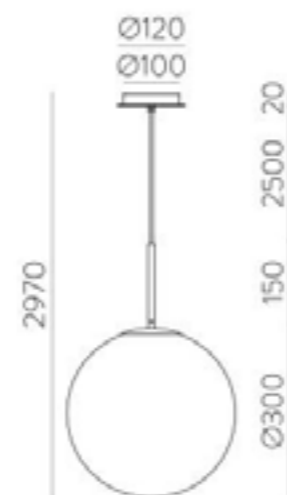

Dimensions	
Height	408mm
Projection	218mm
Width	120mm
Fitting Ø	151mm

CE  IP65

Ruble Nickle Wall Light

The Ruble wall light in nickle, produces two sources of LED lighting. One source of direct lighting coming from the LED adjustable arm and another source coming from beneath the backplate, allowing a soft glow of light to surround it. The backplate also includes a USB + USBC port.

Dimensions	
Height	280mm
Globe Ø	150mm
Projection	186mm
Backplate Ø	140mm

Valen 18cm Antique Gold Pendant

Lamp	1 x E27 15W
Material	Aluminium/Glass/Steel
Finish	Matt Antique Gold/Opal
IP Rating	IP44

Dimensions	
Total Drop	2850mm
Globe Ø	180mm
Ceiling plate Ø	100mm

 Ømax. 45mm
 max.145

CE  IP44

Valen 30cm Antique Gold Pendant

Valen 30cm Matt Black Pendant

Lamp	1 x E27 15W
Material	Aluminium/Glass/Steel
Finish	Matt Antique Gold/Opal
IP Rating	IP44

Dimensions	
Total Drop	2970mm
Globe Ø	300mm
Ceiling plate Ø	100mm

Lamp	1 x E27 15W
Material	Aluminium/Glass/Steel
Finish	Matt Black/Opal
IP Rating	IP44

Dimensions	
Total Drop	2970mm
Globe Ø	300mm
Ceiling plate Ø	100mm

 Ømax. 65mm
 max.245

 Ømax. 65mm
 max.245

CE □ IP44

CE □ IP44