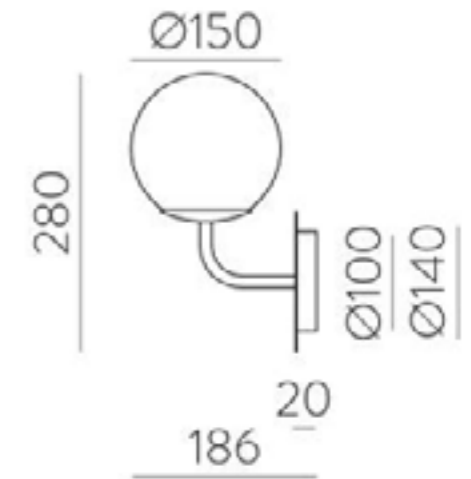

Valen Antique Gold Wall Light

Valen Antique Black Wall Light

Lamp	1 x E27 15W
Material	Aluminium/Glass/Steel
Finish	Matt Antique Gold/Opal
IP Rating	IP44

Dimensions	
Height	280mm
Globe Ø	150mm
Projection	186mm
Backplate Ø	140mm

Lamp	1 x E27 15W
Material	Aluminium/Glass/Steel
Finish	Matt Black/Opal
IP Rating	IP44

Dimensions	
Height	280mm
Globe Ø	150mm
Projection	186mm
Backplate Ø	140mm