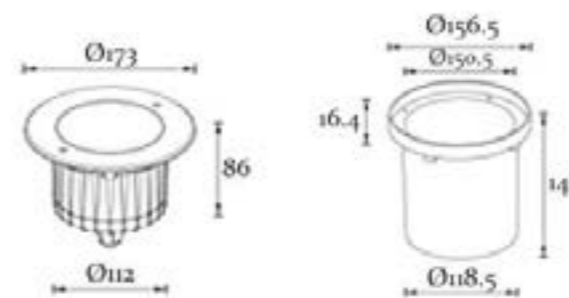

Lamp	6x2W Osram LED
Material	Stainless steel and tempered glass

Dimensions	
Diameter	173mm
Depth	86mm
Depth required for housing	149mm