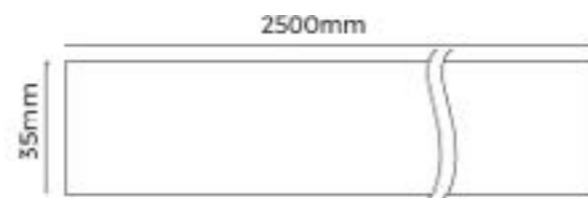

Model No	NL_HC_LIN35B_2.5M
Material	AL6063-T5
Surface	
Processing	Anodized
Diffuser	Opal Polycarbonate
Light	
Transmittance	>86%
Heat Dissipation	Max 38W/m
LED Driver	Remote
Dimmable	Possible with remote drivers
Light Source	LED Flexstrip (excluded)