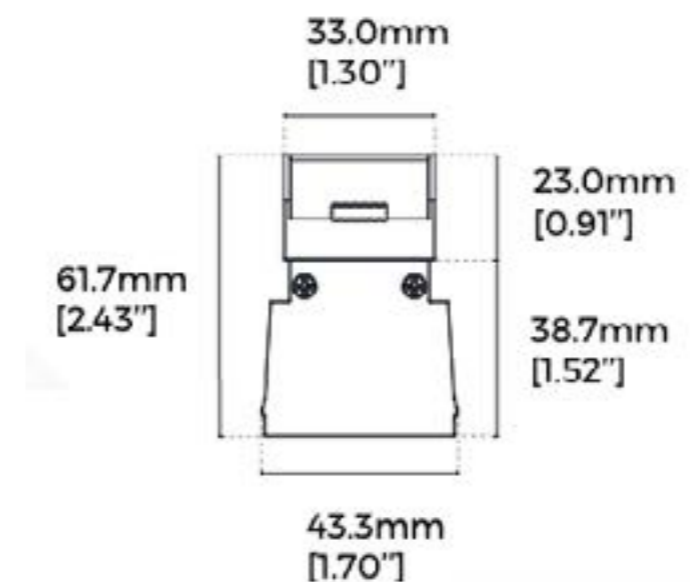

Diffuser nature	Grating
Material	AL6063-T5
Finish	Black RAL9005
Grille angle	30°
Wattage	15W
CCT	2700K - 6500K
CRI	Ra90
Lumen	1500Lm
Voltage	AC220-240V
Dimmable	No
IP Rating	IP20
Installation	Ceiling
Length	600mm

CE IP20

CE IP20