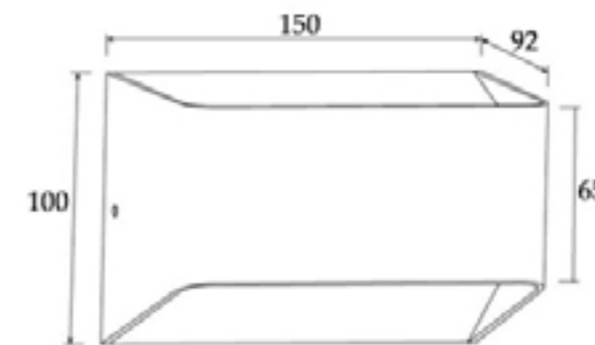

Units: mm

Breeze 3CCT LED Wall Light

Finish	Black or White
Lamp	SMD LED
Material	Aluminium
Max Wattage	10W
Kelvin	3000K, 4000K, 5700K
IP Rating	IP65
Lumen output	600-750lm
Beam angle	90°x115°x40°

Dimensions	
Length	200mm
Height	60mm
Projection	100mm