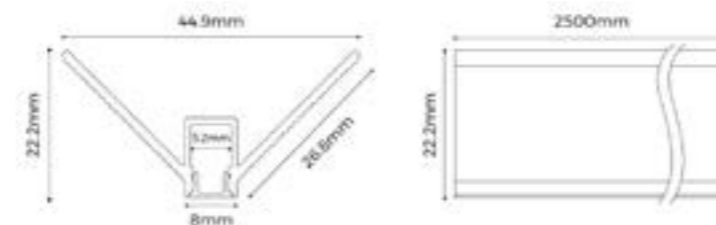

Model No NL_HC_BRIM2727_PROFILE

Material	AL6063-T5
Surface Processing	Anodizing
Diffuser	Opal Polycarbonate
Light Transmittance	>55%
Heat Dissipation	Max 9.6W/m

Accessories

End caps

End caps silver [without hole]	
NL_HC_BRIM2727_EC	[2 pieces per set]
End caps silver [with hole]	
NL_HC_BRIM2727_ECH	[2 pieces per set]