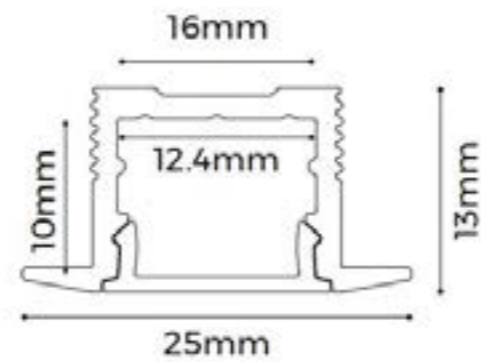

Finish	White RAL9003
Material	AL6063-T5
Light	
Transmittance	60%
IP Rating	IP20
Diffuser nature	White prismatic
Installation	Recessed

Dimensions	
Length	2500mm