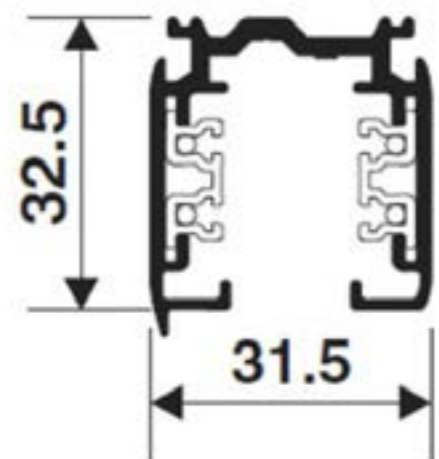

Also available in black.

Dimensions

Length	2 metres.
Width	31.5mm
Height	32.5mm

Connectors are available to meet custom lengths.

2 Metre 3 Circuit Track & Accessories, Black

2 Metre 3 Circuit Track & Accessories, Black finish. Designed for easy surface mounting or suspended using kits.