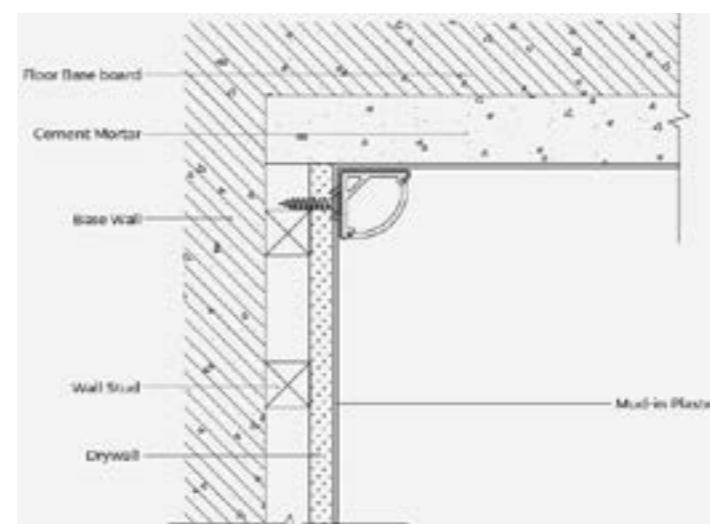

End caps

End caps silver [without hole]

NL_HC_APEX3030_ECH
[2 pieces per set]

End caps silver [with hole]

NL_HC_APEX3030_EC
[2 pieces per set]

Apex 1616C Aluminium Channel

The APEX 1616 aluminium channel is supplied in 2.5m lengths and comes complete with white diffuser cover for consistent light effect