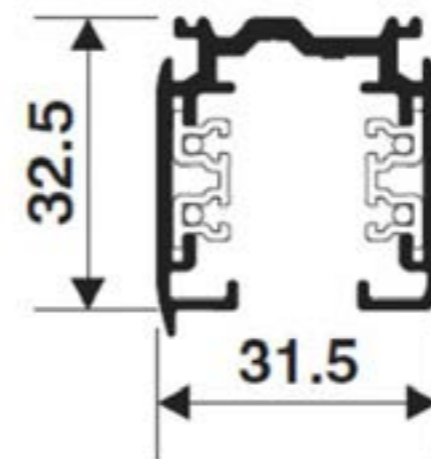

Dimensions

Length	2 metres.
Width	31.5mm
Height	32.5mm

Connectors are available to meet custom lengths.