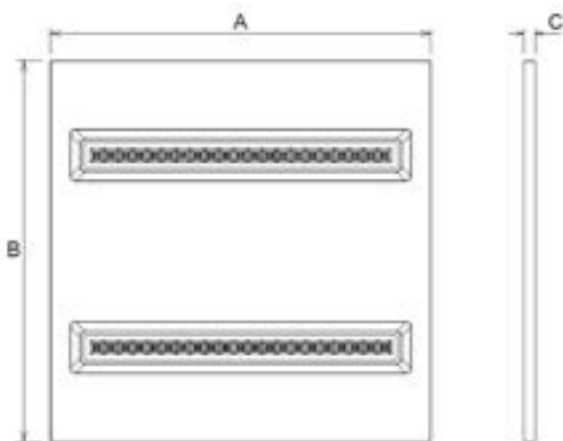

The Plaza panel light features louver reflectors to make the fitting low glare UGR<19. It offers a stylish design and with its performance makes it a high end option for office task & general lighting

The fitting is designed to allow easy replacement of the LED insert modules thus allowing easy future maintenance

Colour temperature can be quickly altered with an inline switch at the rear of the fitting

Supplied with a Dali dimmable remote driver

The Plaza is an aesthetic option for office & school lighting (offices, meeting & classrooms)

A - 595mm
B - 595mm
C - 15mm