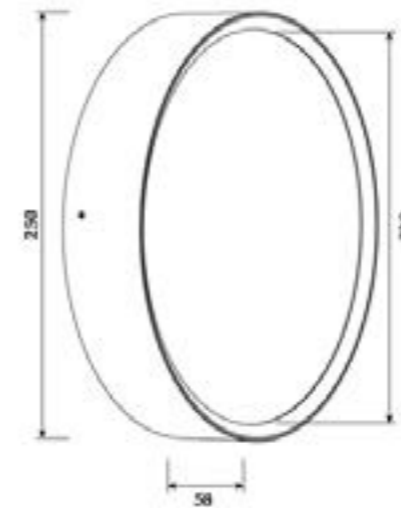

The Drum bulkhead with an IP65 rating for indoor & outdoor use

3CCT switchable between 3000K, 4000K and 5700K

Designed for general lighting applications while also widely used in public areas such as stairways, lobbies, receptions and corridors

Long lifetime of 50,000 hours

Wired to integral non-dimmable driver

Finish	White
Wattage	18W
Voltage	AC220-240VAC
Light Source	LED SMD
CCT	3CCT Switch selectable 3000K/4000K/5700K
CRI	≥80
Lumens	1500-1850
Beam width	110 °
LED Driver	In built
Dimmable	No
Material	Aluminium/PC