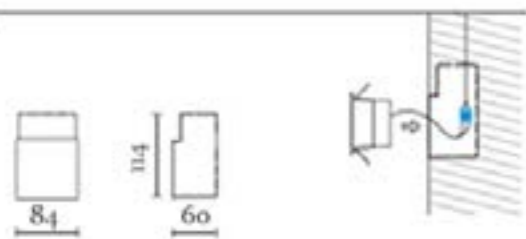

Housing for concrete installation

Material: Steel

Units in mm