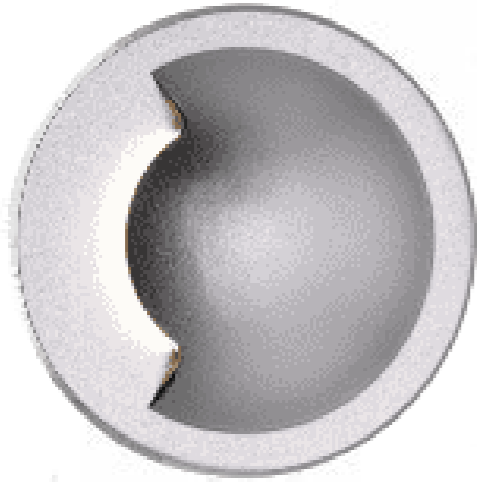

Puck Stainless Steel Inground Light 1 Way

Puck Stainless Steel Inground Light 4 Way

Lamp	OSRAM SMD3030
Material	Metal
Max Wattage	2W
Kelvin	3000K
Dimensions	
Diameter	55mm
Depth	86.5mm

Lamp	OSRAM SMD3030
Material	Metal
Max Wattage	2W
Kelvin	3000K
Dimensions	
Diameter	55mm
Depth	86.5mm