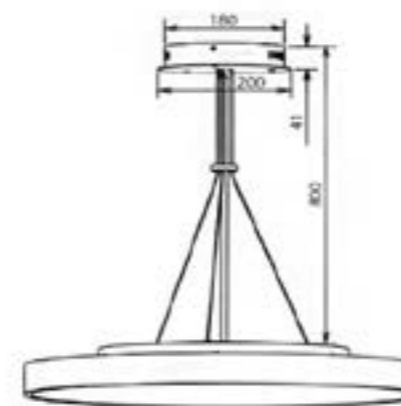

With wire harness suspension