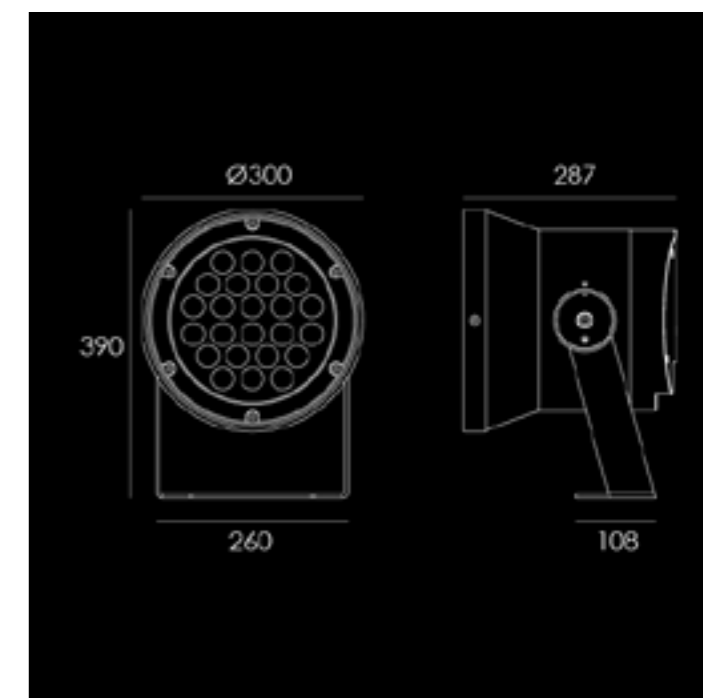

Raven 1 Surface Spotlight

Raven 2 Surface Spotlight

Lamp	NICHIA
Material	Aluminium KAP7037 Dark Grey
Wattage	10 x 4.5W
CCT	3000K
Voltage	240V
Beam angle	20°
Dimensions	
Diameter	200mm
Height	272mm

Lamp	NICHIA
Material	Aluminium KAP7037 Dark Grey
Wattage	24 x 4.5W
CCT	3000K
Voltage	240V
Beam angle	8°
Dimensions	
Diameter	300mm
Height	390mm

* shown with hood

CE IP66

CE