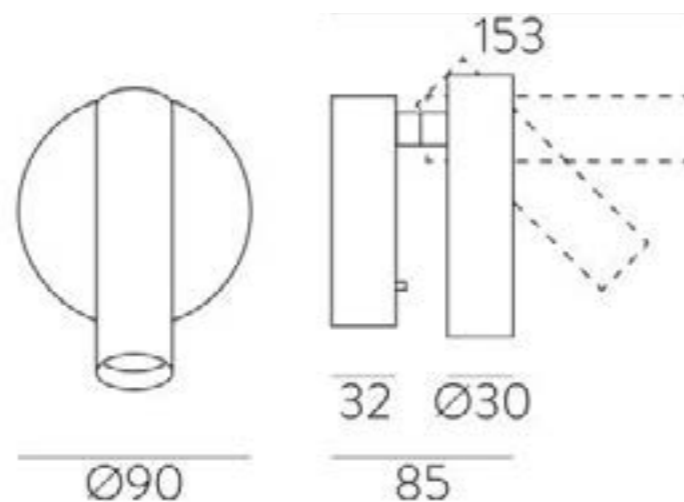

Anza Black Wall Light

Lamp	1 x LED 3W
Material	Aluminium/Iron
Finish	Textured Black
Kelvin	3000K
Lumen	315Lm
IP Rating	IP20
Dimensions	
Backplate Ø	90mm
Min Projection	85mm
Lamp opening Ø	30mm

CE IP20

La Vida Antique Gold Wall Light

Lamp	1 x LED 12W
Material	Aluminium/Iron/PMMA
Finish	Matt Antique Gold
Kelvin	3000K
Lumen	620Lm
IP Rating	IP44
Dimensions	
Height	300mm
Projection	115mm
Width	165mm

CE IP44