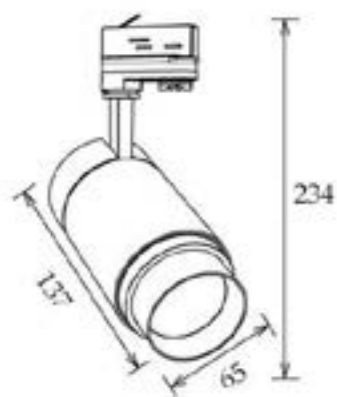

Lamp	15W Citizen cob LED inbuilt.
Finish	Black
Lumen	500-1500Lm

Dimensions	
Diameter	65mm
Length	137-165mm
Height	234mm