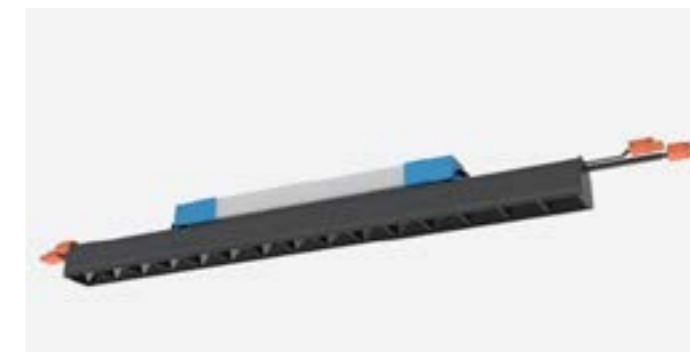

Diffuser nature	Grating
Material	AL6063-T5
Finish	Black RAL9005
Grille angle	30°
Wattage	15W
CCT	2700K - 6500K
CRI	Ra90
Lumen	1500Lm
Voltage	AC220-240V
Dimmable	No
IP Rating	IP20
Installation	Ceiling
Length	600mm

CE IP20

CE IP20