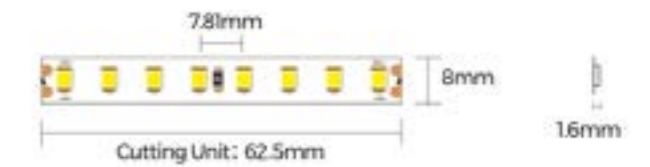

Dimensions

Roll size	
Width	8mm
Height	1.6mm
Length	5m