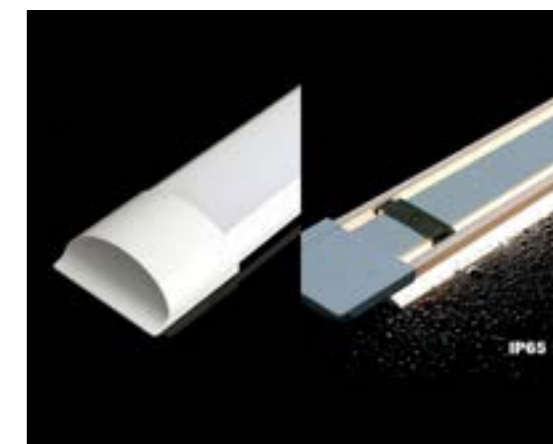

Plaza Panel Light

The Plaza panel light features louver reflectors to make the fitting low glare UGR<19. It offers a stylish design and with its performance makes it a high end option for office task & general lighting

The fitting is designed to allow easy replacement of the LED insert modules thus allowing easy future maintenance

Colour temperature can be quickly altered with an inline switch at the rear of the fitting

Supplied with a Dali dimmable remote driver

The Plaza is an aesthetic option for office & school lighting (offices, meeting & classrooms)

A - 595mm
B - 595mm
C - 15mm

Finish	White RAL 9016
Wattage	35W
Voltage	AC220-240VAC
Light Source	LED SMD
CCT	3CCT [3000K/4000K/5700K]
CRI	≥ 80
Lumens	3150-3450
Beam width	90°
UGR Value	<19
LED Driver	Remote
Dimmable	Yes - Dali dimmable
Material	SPCC steel/PC

CE IP20

BAT1 Batten Light

The BAT1 batten light with a double row of SMD LED chips to achieve a high lumen output

Weatherproof resistance thanks to the IP65 high ingress protection

High grade polycarbonate diffuser and housing. Suitable for commercial and industrial use where dust is prevalent such as super markets, office building, workshops etc.

Long lifetime of 40,000 hours

Finish	White
Wattage	42W
Voltage	AC220-240VAC
Light Source	LED SMD
CCT	4000K
CRI	≥80
Lumens	3480-3570
Beam width	110 °
LED Driver	Inbuilt
Dimmable	No
Material	PC

Units in mm

CE IP65