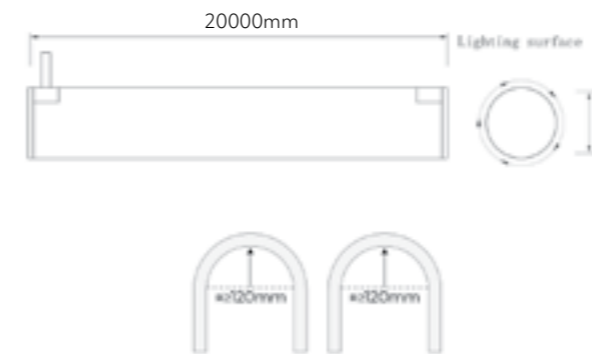

Neo RGB 9.6W 48V Silicone Neon Strip

Neo RGB is part of the side bend series which adopt unique optical structure design, featured in uniform lighting without shadow. The Neo design qualifies it for line outlining, indoor & outdoor decorative lighting

12mm width flat luminous surface, applied for indoor & outdoor decorative lighting, architectural outline lighting, etc.

High light efficacy, LM80 proved

Silicone extrusion process, IP67 protection level

Systematic installation solution for different installation requirements

Model No	NL_NEO1217_9.6W_RGB_48V
Material	Silicone
CCT	RGB
Voltage	48V
Wattage	9.6W
Max tape length	20m

CE IP65

Neo25 12.5w/m 48V 23K 360° Silicone Neon Strip

Neo 25 can achieve 360 degree uniform light emission without dark or dead spots.

With flexible material it can curved in to shapes or lines and is an ideal partner with your lighting designer or architect for artistic styling and decorative lighting

High luminous efficiency, passed LM80 test

Silicone extrusion process with IP65 protection level

Supports pendant & surface mounting installation

Winner of Reddot Award 2021

Model No	NL_HC_NEO25_48V2.3K
Material	Domed silicone
Bending direction	360°
Section Size	25mm
CRI	Ra>90
CCT	2300K
Voltage	48V DC
Wattage	12.5w/m
Length	20000mm max

CE IP65