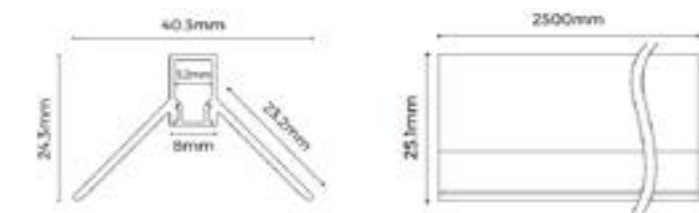

Diffuser Opal Polycarbonate

Light Transmittance >55%

Max W tape

Heat Dissipation Max 9.6 W/m

Accessories

End Caps

NL_VERGE_ENDCAPS_WHOLE
[2 pieces]

NL_VERGE_ENDCAPS_NOHOLE
[2 pieces]