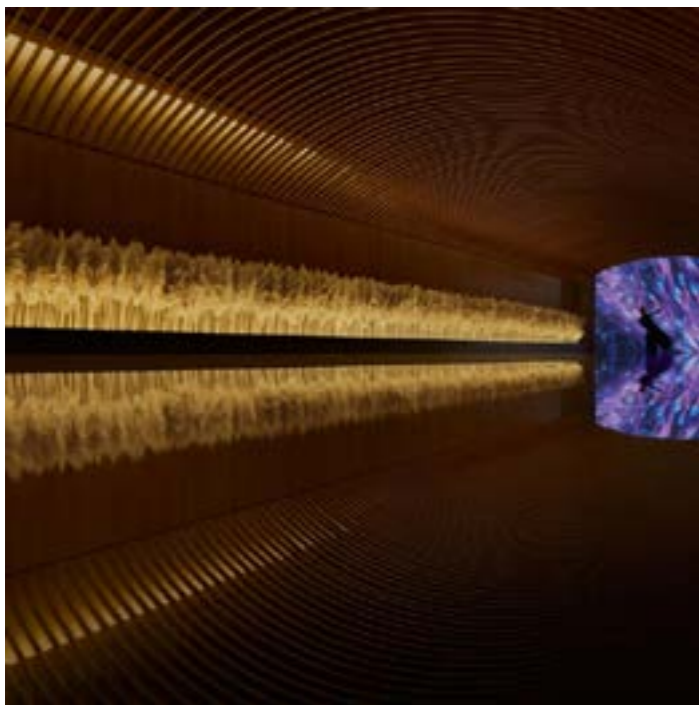

4.3W/m 24V IP20 2700K Flexstrip

4.3W/m 24V IP20 2700K Flexstrips. 20m max per roll. Applications: Cove lighting, Architectural lights for corridors, windows and decorative lighting for events, bars and night clubs.

White options	2700K warm white
Voltage	24VDC

Dimensions

Roll size	
Length	Max 20m
Width	10mm
Height	1.7mm

Neo 2700K 9.6W 48V Silicone Neon Strip

Neo 2700K is part of the side bend series which adopt unique optical structure design, featured in uniform lighting without shadow. The Neo design qualifies it for line outlining, indoor & outdoor decorative lighting.

12mm width flat luminous surface, applied for indoor & outdoor decorative lighting, architectural outline lighting, etc.

High light efficacy, LM80 proved

Silicone extrusion process, IP67 protection level

Systematic installation solution for different installation requirements

Material	Silicone
CCT	2700K
Voltage	48V
Wattage	9.6W
Max tape length	20m
Lumen	410Lm