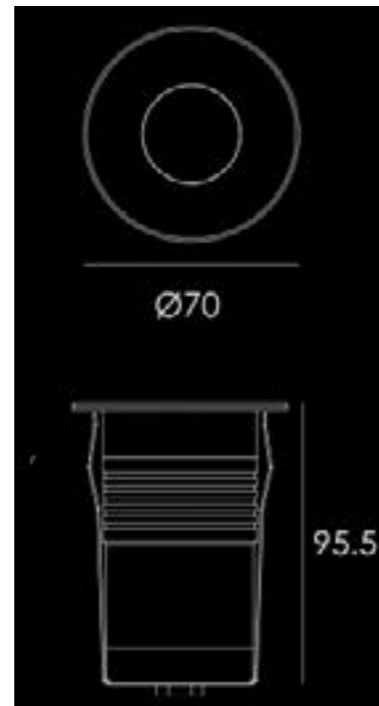

Lamp	NICHIA COB
Material	Aluminium KAP7037
Wattage	1 x 5W
CCT	3000K
Housing	Grey powdered coated aluminium housing box with 8mm of tempered glass..

Dimensions	
Diameter	70mm
Height	95.5mm