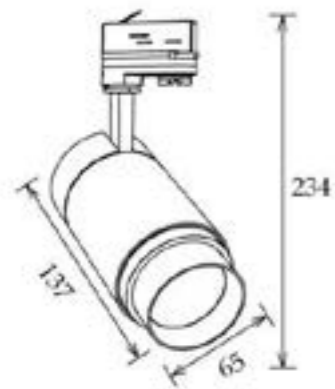

Dimensions

Diameter	56mm
Length	137-165mm
Height	234mm