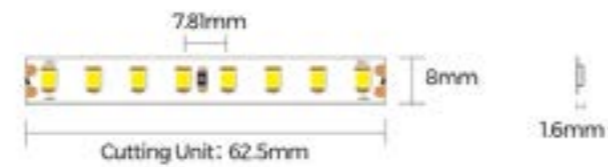

Dimensions

Roll size	
Width	8mm
Height	1.6mm
Length	5m