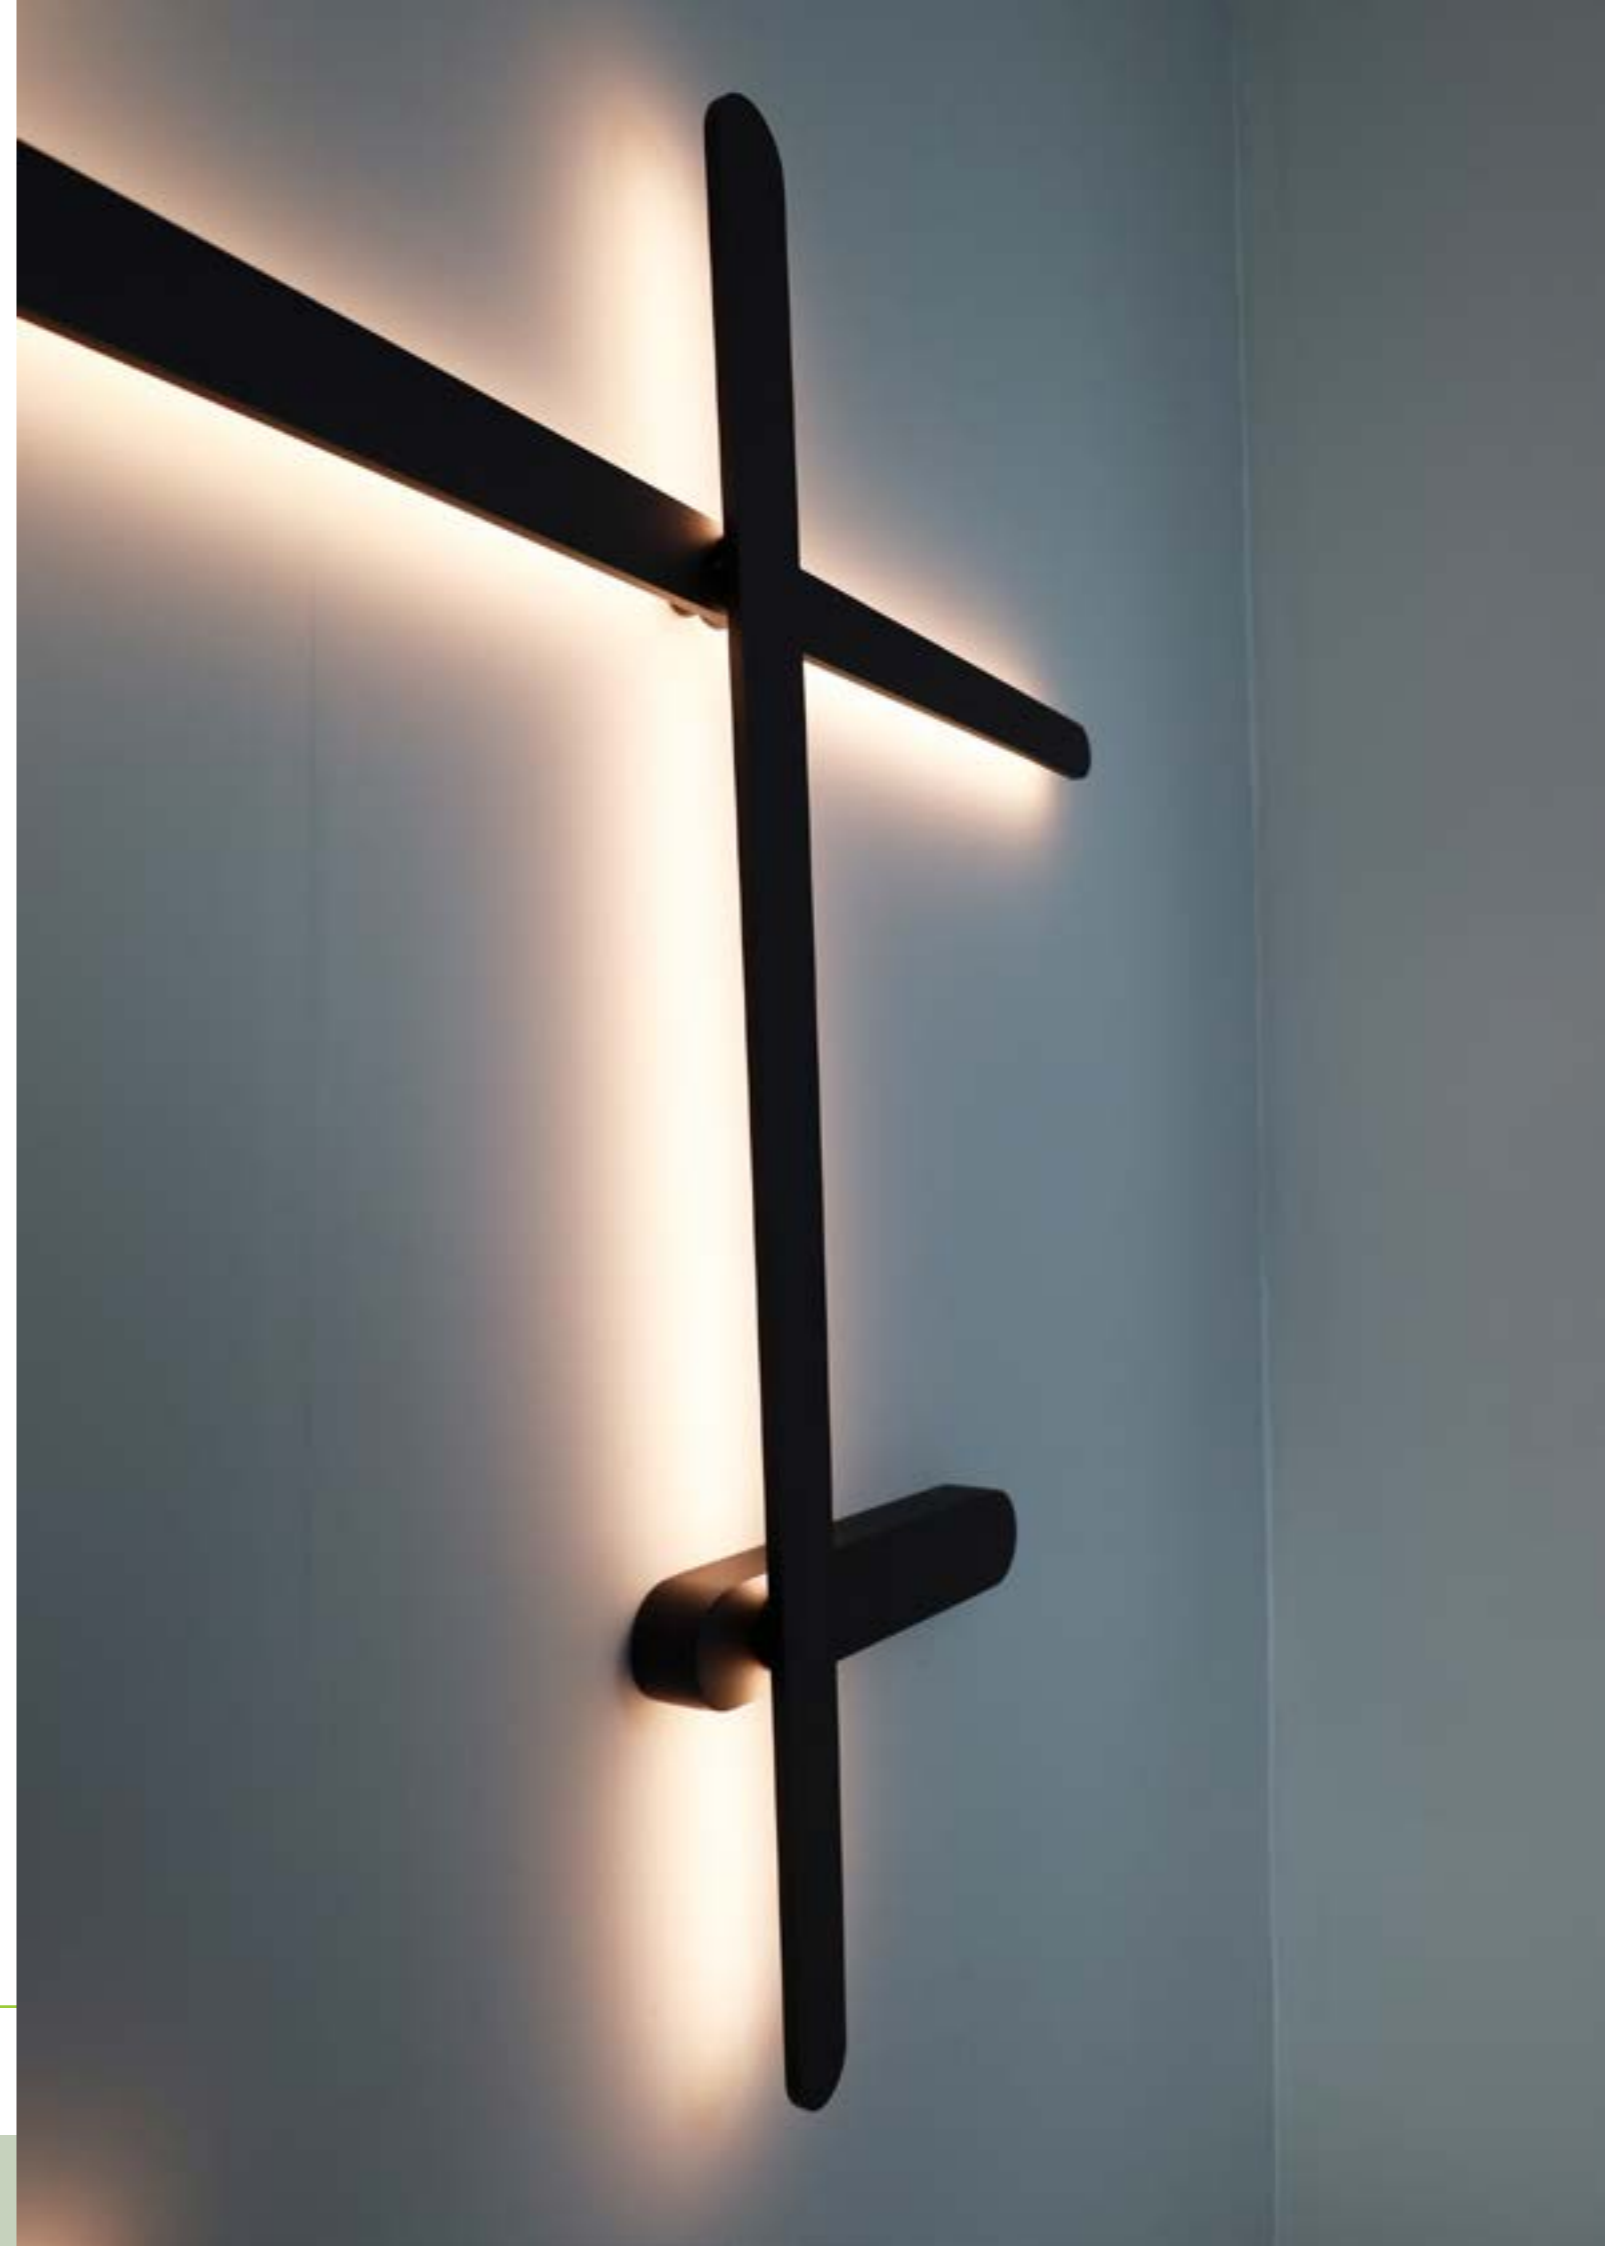

Acorn 4 Light LED Suspension

The Acorn Suspension is designed with a sleek, modern aesthetic, featuring a smooth brass finish. Each pendant light has an elongated, oval shape that tapers slightly towards the bottom, resembling an acorn. The lights are suspended by black cords, creating a visually interesting arrangement. The light emitted from each fitting is directed downwards, suggesting they are likely intended for task or accent lighting.

CE IP20

Dab Linear Suspension

The DAB linear suspension with a semicircular structure provides both up and down lighting. The aluminium housing ensures excellent heat dissipation

High luminous flux makes it ideal for offices or workshops etc

Dimensions	
Diameter	600mm or 1200mm

Orestad XL Black Wall Light

Lamp	Inbuilt 60W LED
Material	Metal
Dimmable	Yes
Kelvin	3000K
Dimensions	
Length	2320mm
Width	2071mm
Projection	57mm

Towers Gold Wall/Ceiling Light