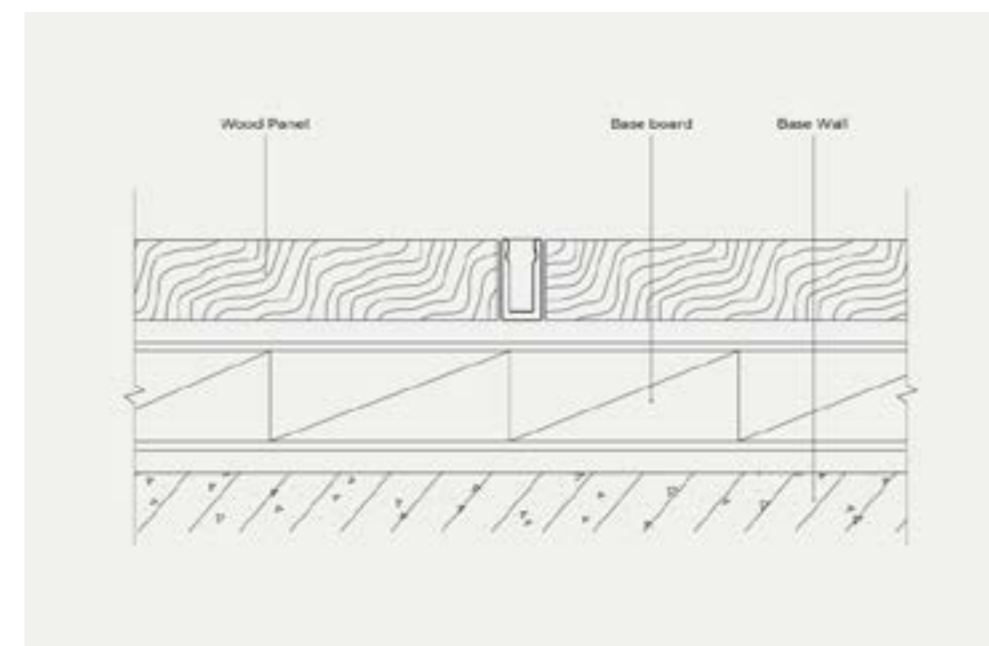

Model No NL_HC_2.5_SLIP

Material	AL6063-T5
Surface Processing	Anodizing
LED Strip	Silicone neon