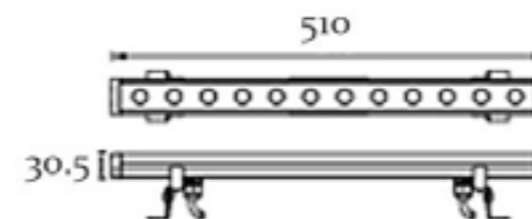

Dimensions	
Height	30.5mm
Length	985mm

CE  IP66

Ledbar 12×1.5W RGB Architectural Linear Wall Washer, Small

Ledbar 12×1.5W RGB architectural linear wall washer, small. Comes with the option of a 500mm lens hood. In a grey die casted powder coated aluminium with 4mm tempered glass. 24 Volt DC, ROHS compliant & CE certified.