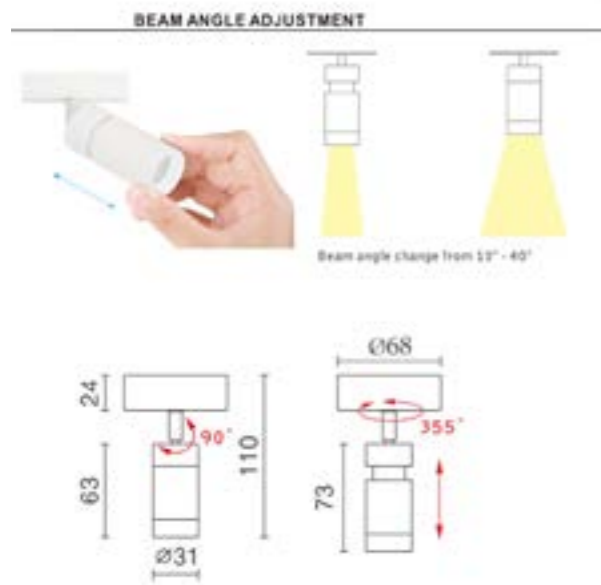

CE IP20

Micro Surface Adjustable Spotlight [White]

The Micro 7.7W adjustable 24V white surface spotlight, with beam adjustment of 10-40° comes with antiglare honeycomb

This is a very compact product with an elegant & mini sized design. It is convenient for the end user to adjust the focus and beam angle. Precise light distribution is not only good for highlighting artworks in a showcase, but also good for restaurants and private homes