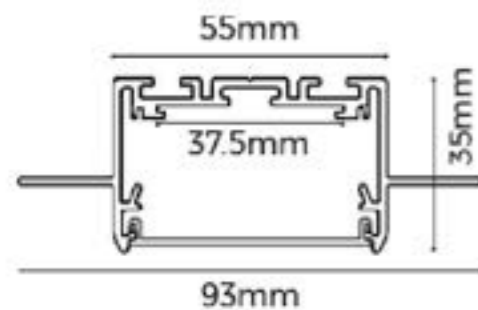

Linprof [B] 35 is a 50mm large luminous surface, trimless recessed design which can be integrated into architecture

Leakage proof shield design, perfect details

AL6063-T5 aluminum profile with high-quality surface treatment

Multiple optional connectors: 180° direct connection, L type, T type, X type