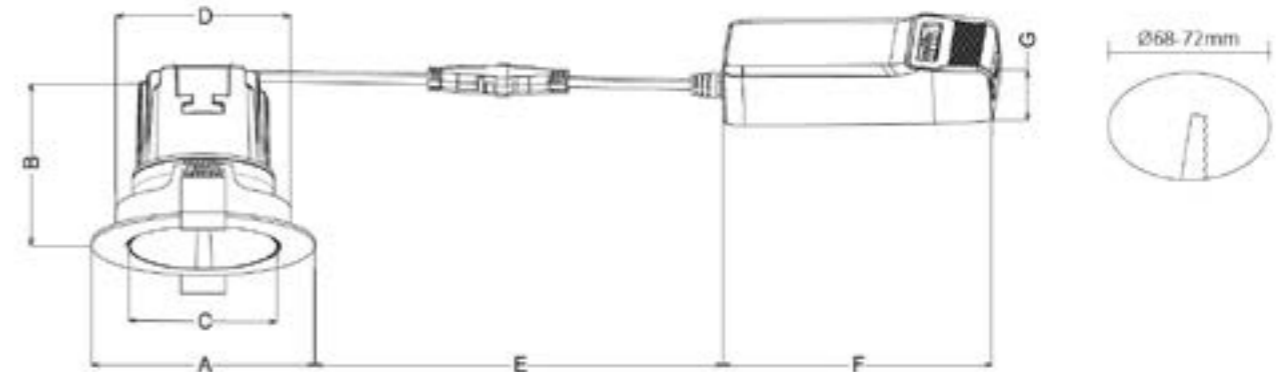

A - 80 mm
B - 60 mm
C - 54 mm
D - 67mm
E - 210 mm
F - 110 mm
G - 25 mm

CE IP44
on front