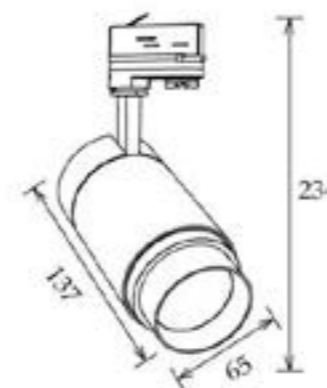

Lamp	15W Citizen cob LED inbuilt.
Finish	White
Lumen	500-1500Lm

Dimensions	
Diameter	65mm
Length	137-165mm
Height	234mm