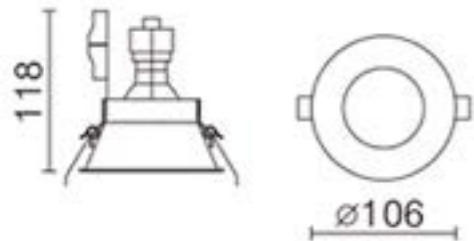

Dimensions

Diameter: 165mm
Depth: 126mm
Cut out: 150mm

Cut out size
150mm

Units in mm

CE IP44