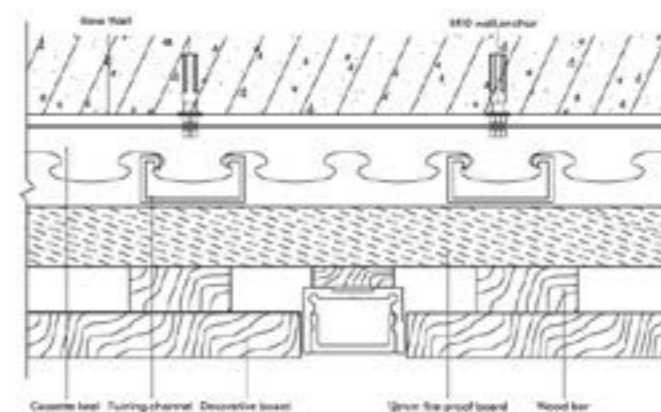

Accessories

Mounting clip

NL_ALBA_XL_MOUNTCLIP

End caps

NL_HC_ALBA_XL_ECAP
Silver end caps without holes [2 pieces per set]

BL_HC_ALBA_XL_ENCAP_WH
Silver end caps with holes [2 pieces per set]