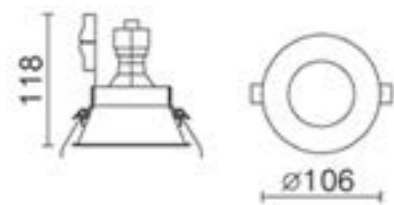

Deep anti -dazzled front frame enhance better glaring control

Available to select different lamps as an accent lighting or general lighting depending on the project

Diameter: 106mm
Recess Depth required: 118mm
Cut out size 100mm