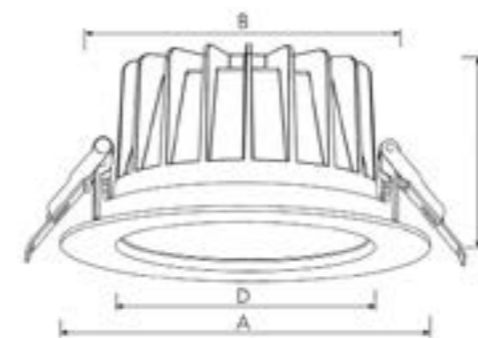

Product Dimensions

- A - 145mm
- B - 120mm
- C - 78mm
- D - 102mm

Cut out 130mm