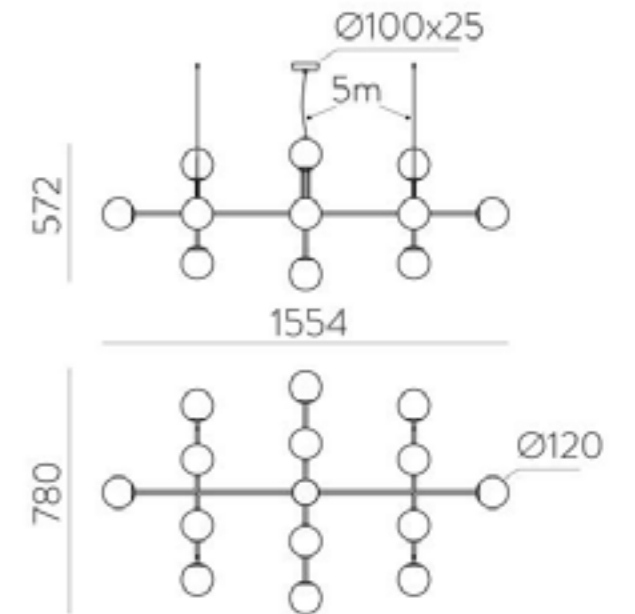

Lamp	20 x LED G9 7W
Material	Iron/Glass
Finish	Antique Gold/Opal
IP Rating	IP20

Dimensions	
Max Drop	5000mm
Fitting height	572mm
Fitting length	1554mm
Fitting width	780mm
Globe Ø	120mm
Ceiling plate Ø	100mm