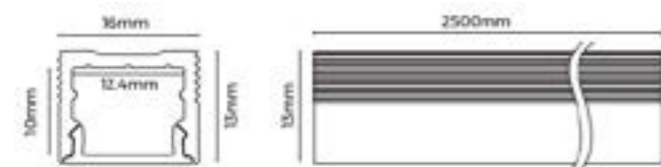

Apex 3030 Aluminium Channel

The APEX 3030 aluminium channel is supplied in 2.5m lengths and comes complete with white diffuser cover for consistent homogenous light effect

The APEX 3030 with its right angle format is designed to fit snugly into corners