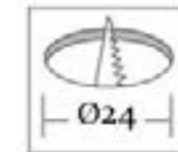

Dimensions

Diameter	30mm
Depth	12mm
Cut out ø	24mm