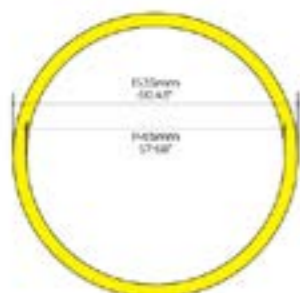

Φ 1.5M, circular luminaires of downward lighting

High quality surface treatment in black

Adopt silicone flexible diffuser, producing uniform and soft light

Two-in-one pendant cable, beautiful overall effect

Two installation ways: pendant and surface mounted

Model No	NL_HC_ORBITAL_DWN
Size	1500 x 35mm
Diffuser material	Silicone
Lumens	2850LM
Wattage	90W
CCT	4000K
CRI	>80/>95
Beam angle	120 °
Lighting direction	Downward
Input voltage	240V
Power factor	<0.9
Electric Grade	Class II
Driver	Included
Dimming	No dimming
Colour	Black