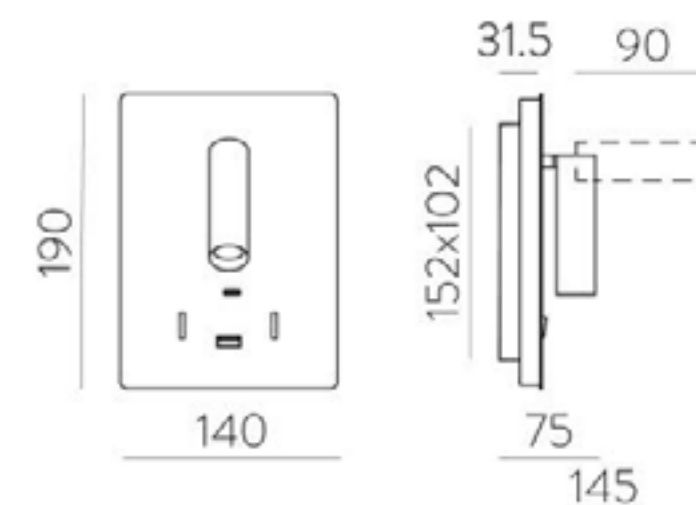

Dimensions

Length	800mm
Width	800mm
Projection	75mm

Assembly Linear Pendant

Finish	Satin Brass
Lamp	Inbuilt LED
Material	Metal
Max Wattage	26W

Dimensions	
Length	1150mm
Width	45mm
Drop	790mm (adjustable up to 3m)

CE IP20

Telescope White & Copper Pendant

Description	Pendant
Light Source	1x G9
Voltage	230 Volts
Material	Metal
Dimensions	
Max drop:1500mm	
Ceiling plate diameter:52mm	
Tube diameter:28mm	

CE IP20

The Telescope Pendant is a very slim elegant pendant which can hang singularly or grouped together for a stunning effect

Lamp	1 x LED 12W + 1 x LED 3W
Material	Aluminium/Iron/PMMA
Finish	Matt Nickel
Kelvin	3000K
Lumen	12W: 970Lm x 3W: 285Lm
IP Rating	IP20

Dimensions	
Height	190mm
Width	140mm
Projection	31.5mm
Max Projection	145mm
Backplate dimensions	152mm x 102mm

Lamp	1 x LED 12W + 1 x LED 3W
Material	Aluminium/Iron/PMMA
Finish	Textured Black
Kelvin	3000K
Lumen	12W: 970Lm x 3W: 285Lm
IP Rating	IP20

Dimensions	
Height	190mm
Width	140mm
Projection	31.5mm
Max Projection	145mm
Backplate dimensions	152mm x 102mm