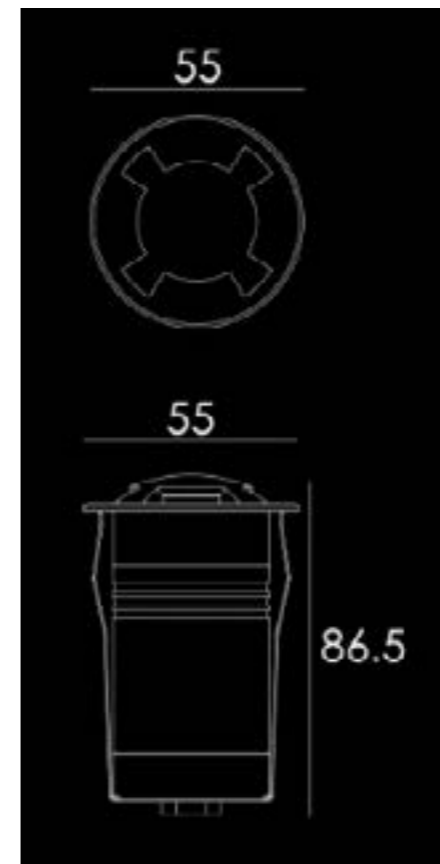

Puck Stainless Steel Inground Light 1 Way

Puck Stainless Steel Inground Light 4 Way

Lamp	OSRAM SMD3030
Material	Metal
Max Wattage	2W
Kelvin	3000K
Dimensions	
Diameter	55mm
Depth	86.5mm

Lamp	OSRAM SMD3030
Material	Metal
Max Wattage	2W
Kelvin	3000K
Dimensions	
Diameter	55mm
Depth	86.5mm