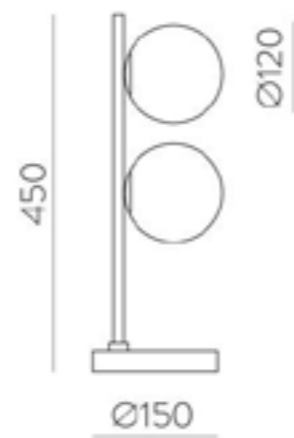

Dimensions

Length	800mm
Width	800mm
Projection	75mm

Assembly Linear Pendant

Finish	Satin Brass
Lamp	Inbuilt LED
Material	Metal
Max Wattage	26W

Dimensions	
Length	1150mm
Width	45mm
Drop	790mm (adjustable up to 3m)

Telescope White & Gold Pendant

Description	Pendant
Light Source	1x G9
Voltage	230 Volts
Material	Metal
Dimensions	
Max drop:1500mm	
Ceiling plate diameter:52mm	
Tube diameter:28mm	

The Telescope Pendant is a very slim elegant pendant which can hang singularly or grouped together for a stunning effect

Lamp	20 x LED G9 7W
Material	Iron/Glass
Finish	Antique Gold/Opal
IP Rating	IP20

Dimensions	
Max Drop	5000mm
Fitting height	572mm
Fitting length	1554mm
Fitting width	780mm
Globe Ø	120mm
Ceiling plate Ø	100mm

Dimensions	
Height	1400mm
Globe Ø	120mm
Base Ø	250mm

CE □ IP20

CE □ IP20

Mardi Antique Gold Table Lamp

Lamp	2 x 7W LED G9
Material	Iron/Glass
Finish	Antique Gold/Opal
IP Rating	IP20

Dimensions	
Height	450mm
Globe Ø	120mm
Base Ø	150mm