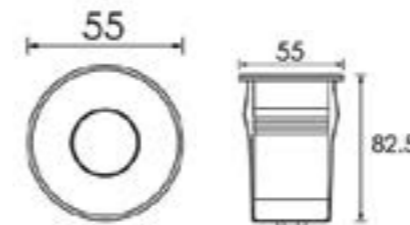

Exterior strong up light
 Power LED inground light

Fitting diameter: 55mm x Depth: 82.5mm

Allow Ø85mm x H98mm space for housing in concrete

Finish	Stainless Steel
Wattage	2W
Voltage	24VDC
Light Source	Osram
Lumens	183
Beam width	9°
LED colour	Extra warm white
Dimmable	No
Material	Powder coated aluminium and tempered glass
Accessories	Honeycomb Louver