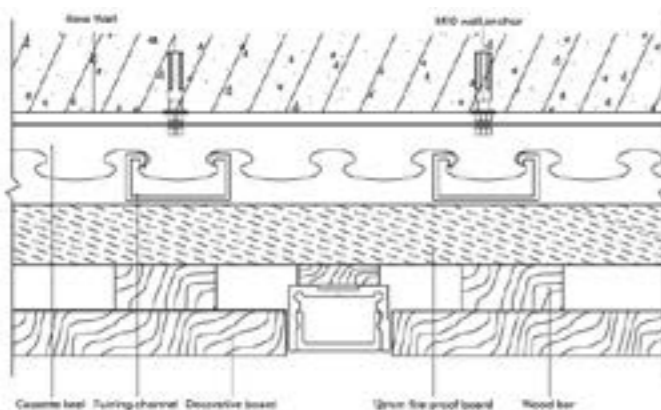

Apex 3030 Aluminium Channel

The APEX 3030 aluminium channel is supplied in 2.5m lengths and comes complete with white diffuser cover for consistent homogenous light effect

The APEX 3030 with its right angle format is designed to fit snugly into corners