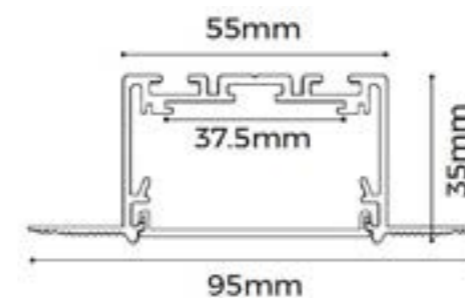

The LINPROF35 is a recessed trimless profile for plasterboard ceilings

The profile is fixed to the underside of the plasterboard with wings provided for fixing. There are two protruding walls on the profile to allow for skimming a straight line finish on the ceiling

A range of accessories are available to allow creation of long continuous lines or right angle combinations

Model No	NL_HC_LINP35_2.5M
Material	AL6063-T5
Surface	
Processing	Spray painted RAL 9003 white
Diffuser	Opal Polycarbonate
Light	
Transmittance	>86%
Heat Dissipation	Max 38W/m
Lumens	N/A
LED Driver	Remote
Dimmable	Depending on driver chosen
Light Source	LED flexstrip (excluded)