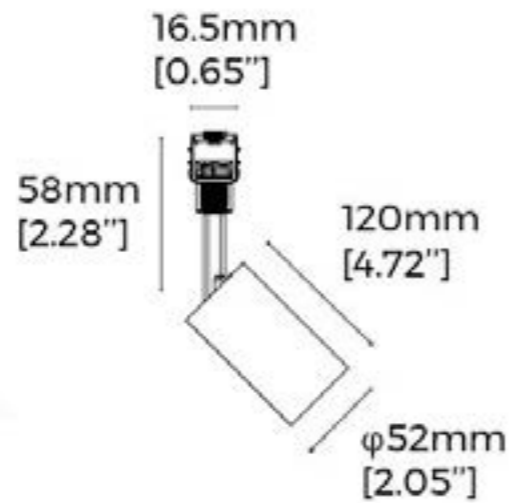

Material	AL6063-T5
Size	Ø52mm x 120mm
Lumens	805LM
Diffuser nature	Lens
Wattage	10W
CCT	2700K
CRI	Ra90
Beam angle	36°
Voltage	48V
Dimmable	Dali Dimmable
Finish	Black
IP Rating	IP20
Installation	Track mounted