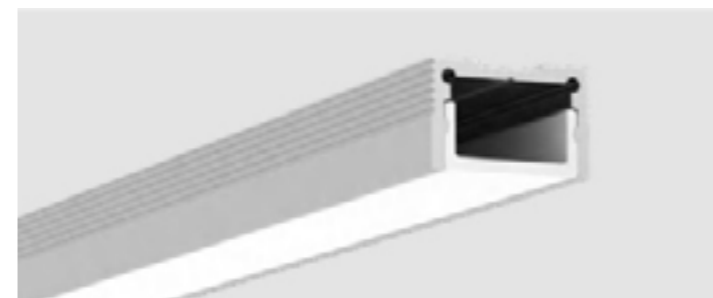

Mounting clip

NL_HC_VIMO_MOUNTCLIPS
[Silver x4 pieces per set]

End Caps

NL_HC_VIMO_ECAP_NOHOLE
End cap without hole
[2 pieces per set]

Alba 2013 XL Aluminium Channel

The Alba2013 XL aluminium channel is supplied in 2.5m lengths and comes complete with white diffuser cover for consistent homogenous light effect