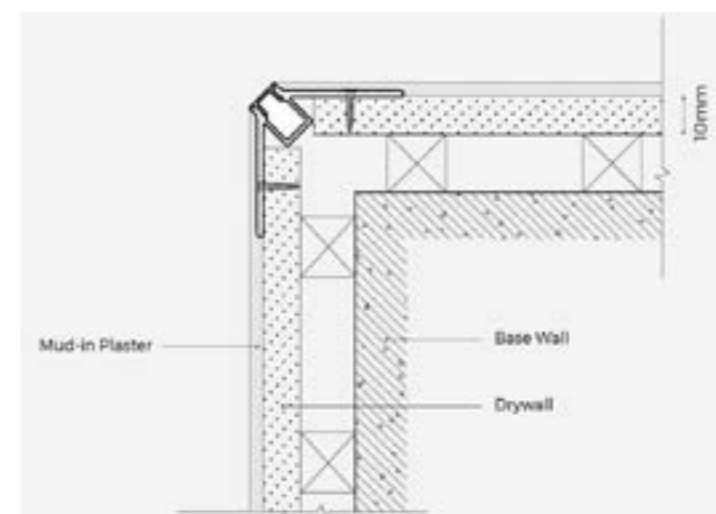

Model No NL_HC_BRIM2727_PROFILE

Material	AL6063-T5
Surface Processing	Anodizing
Diffuser	Opal Polycarbonate
Light Transmittance	>55%
Heat Dissipation	Max 9.6W/m

Accessories

End caps

End caps silver [without hole]	
NL_HC_BRIM2727_EC	[2 pieces per set]
End caps silver [with hole]	
NL_HC_BRIM2727_ECH	[2 pieces per set]