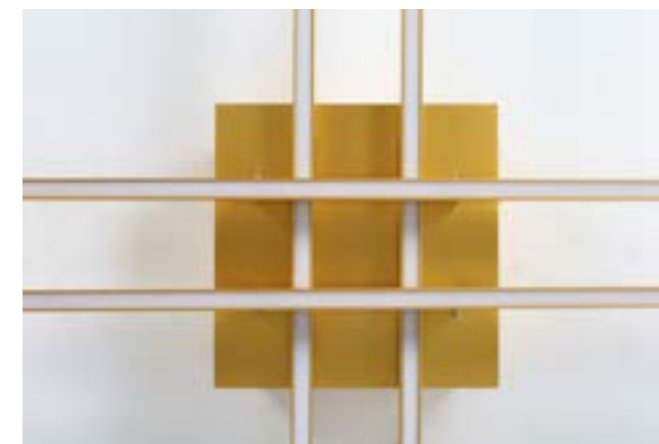

Dimensions

Length	800mm
Width	800mm
Projection	75mm