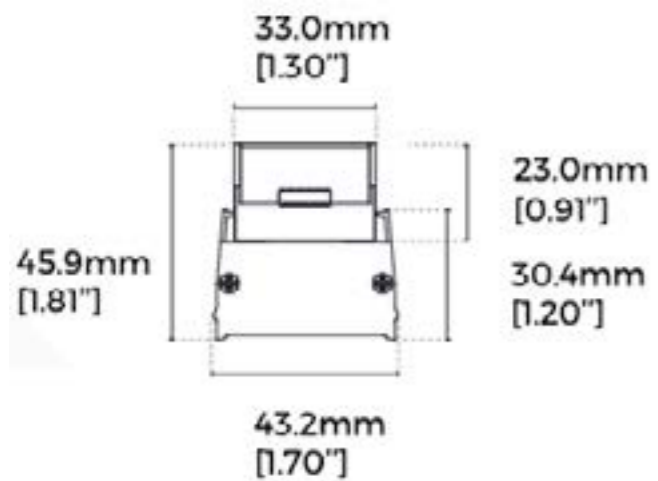

Diffuser nature	Opal
Material	AL6063-T5
Finish	Black RAL9005
Beam angle	100° x 45°
Wattage	28W
CCT	3000K - 6500K
CRI	Ra80
Lumen	3220Lm
Voltage	AC220-240V
Dimmable	No
IP Rating	IP20
Installation	Ceiling
Length	1200mm