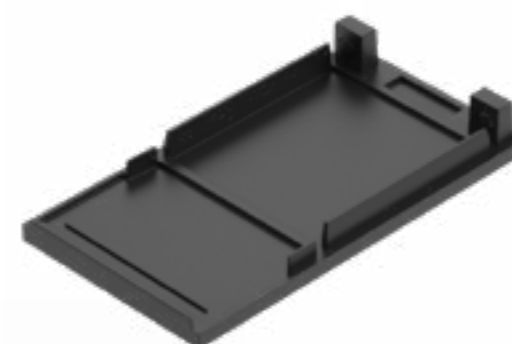

Material	SPCC
Colour	Silver
Size	L135mm x W41.4mm x H42.2mm
Quantity	1PCS/set

Accento EC-LS40

Material	PVC
Colour	Black
Size	L83mm x W45mm H11.5mm
Quantity	2PCS/set

4.8W 24V IP67 LED Amber Yellow Flexstrip, 5 metre roll