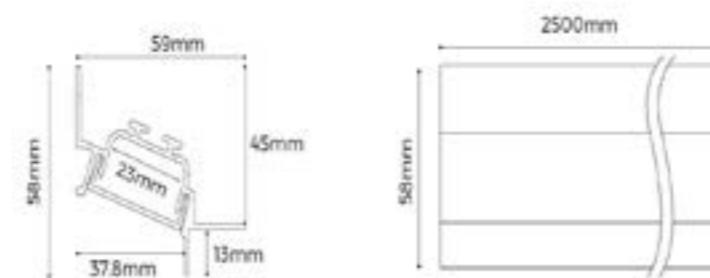

Accessories

End Caps

NL_HANGER_ENDCAPS

End cap without hole
[White x2 pieces]

Dual 7070 Aluminium Channel

The DUAL7070 can be applied to plasterboard finish wall / ceiling juncture to create decorative double sided light effect