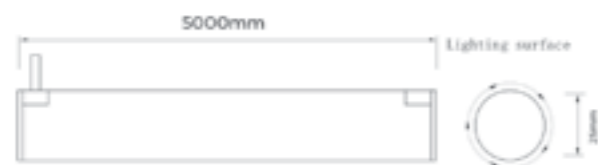

Vertical Pendant