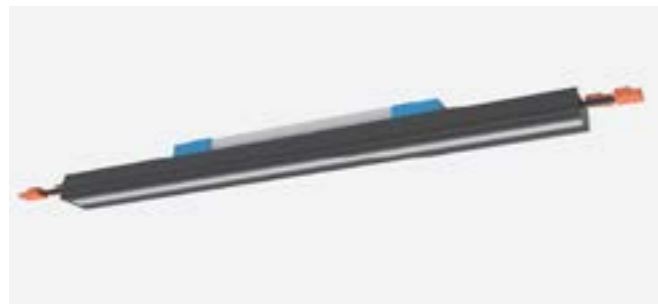

Diffuser nature	Opal
Material	AL6063-T5
Finish	Black RAL9005
Beam angle	100° x 45°
Wattage	28W
CCT	3000K - 6500K
CRI	Ra80
Lumen	3220Lm
Voltage	AC220-240V
Dimmable	No
IP Rating	IP20
Installation	Ceiling
Length	1200mm