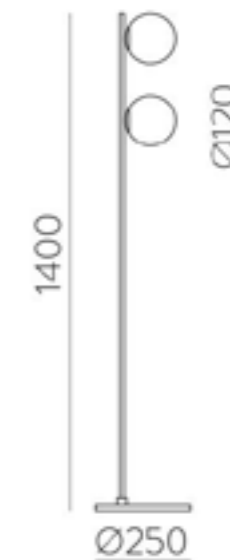

Telescope White & Gold Pendant

Description	Pendant
Light Source	1x G9
Voltage	230 Volts
Material	Metal
Dimensions	
Max drop:1500mm	
Ceiling plate diameter:52mm	
Tube diameter:28mm	

The Telescope Pendant is a very slim elegant pendant which can hang singularly or grouped together for a stunning effect

Lamp	20 x LED G9 7W
Material	Iron/Glass
Finish	Antique Gold/Opal
IP Rating	IP20

Dimensions	
Max Drop	5000mm
Fitting height	572mm
Fitting length	1554mm
Fitting width	780mm
Globe Ø	120mm
Ceiling plate Ø	100mm

CE  IP20

Mardi Antique Black Floor Lamp

Mardi Antique Gold Floor Lamp

Lamp	2 x 7W LED G9
Material	Iron/Glass
Finish	Textured black/Opal
IP Rating	IP20

Dimensions	
Height	1400mm
Globe Ø	120mm
Base Ø	250mm

Lamp	2 x 7W LED G9
Material	Iron/Glass
Finish	Antique Gold/Opal
IP Rating	IP20

Dimensions	
Height	1400mm
Globe Ø	120mm
Base Ø	250mm

CE □ IP20

CE □ IP20

Mardi Antique Gold Table Lamp

Lamp	2 x 7W LED G9
Material	Iron/Glass
Finish	Antique Gold/Opal
IP Rating	IP20

Dimensions	
Height	450mm
Globe Ø	120mm
Base Ø	150mm