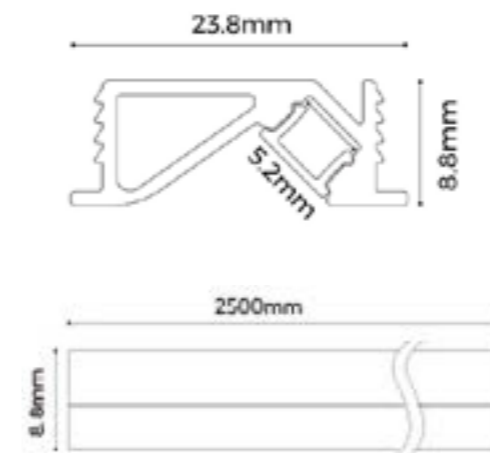

"Dots-free" lighting
Perfect homogenous lighting
Soft light, bevel lighting
A wide range of installation accessories wide

Neo 25 14.4W/m 24V RGB 360° Silicone Neon Strip

Neo25 14.4W/m 24V 27K 360° Silicone Neon Strip