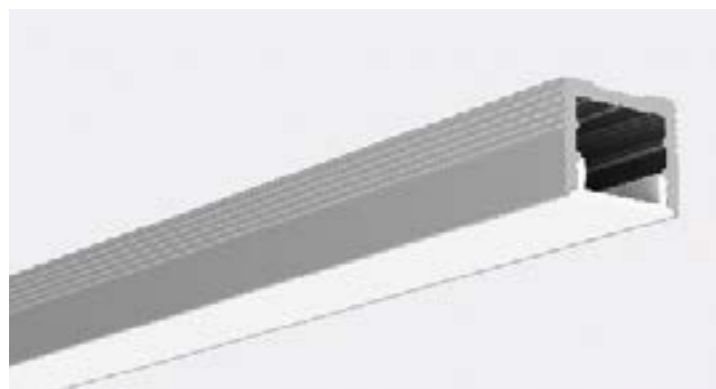

Alba 1613 Aluminium Channel

The Alba1613 aluminium channel is supplied in 2.5m lengths and comes complete with white diffuser cover for consistent homogenous light effect

The profile can be used as a surface mount fitting or can be flush mounted in joinery that has been routed out to suit dimensions below

Channel is also provided with 2x PC end caps

It can be used with a range of led strips but ideally with strips with narrow led spacing to maintain 'dot free' effect

Model No	NL_HC_ALBA25_D_LS1613
Material	AL6063-T5
Surface Processing	Anodizing
Diffuser	Opal Polycarbonate
Light Transmittance	>60%
Heat Dissipation	Max 14W/m

Accessories

Mounting clip

NL_ALBA_MOUNTCLIP

Adjustable mounting clips

NL_ALBA_180CLIP
0-180 deg adjustable

NL_ALBA_90CLIP
0-90 deg adjustable

End caps

NL_ALBA_ECAP
Silver end caps without holes [2 pieces per set]

NL_ALBA_ECAP_WH
Silver end caps with holes [2 pieces per set]