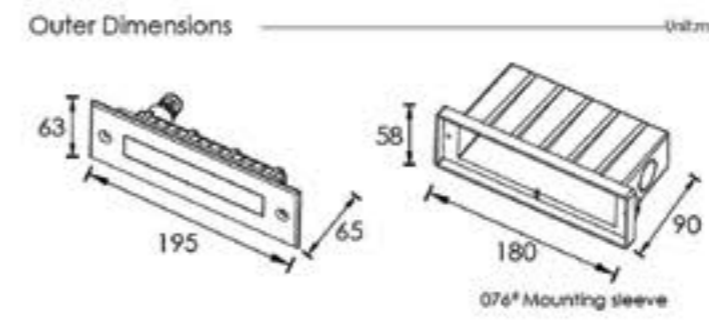

The Bastion 10x0.2W steel recessed LED wall light with a diffused glass front. In a hard chrome plated steel aluminium with 8mm tempered glass. 24VDC, ROHS compliant & CE certified.

Finish	Stainless Steel aluminium Diffused glass
Wattage	10 x 0.2W
Voltage	240V
Light Source	10 x 0.2W SMD 3030 LED built in Actual consumption 2.7W
CCT	3000K
Lumens	51 Lumens
Beam width	120°
LED Driver	Built in
LED colour	Warm white
Dimmable	Yes
Material	Aluminum