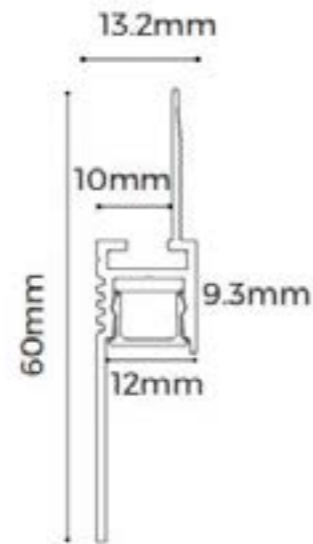

Finish	White RAL9003
Material	AL6063-T5
Light	
Transmittance	80%
IP Rating	IP20
Diffuser nature	Opal
Installation	Trimless recessed
Dimensions	
Length	2500mm