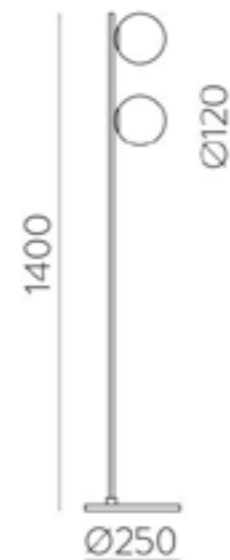

Telescope White & Gold Pendant

Description	Pendant
Light Source	1x G9
Voltage	230 Volts
Material	Metal
Dimensions	
Max drop:1500mm	
Ceiling plate diameter:52mm	
Tube diameter:28mm	

The Telescope Pendant is a very slim elegant pendant which can hang singularly or grouped together for a stunning effect

Lamp	20 x LED G9 7W
Material	Iron/Glass
Finish	Antique Gold/Opal
IP Rating	IP20

Dimensions	
Max Drop	5000mm
Fitting height	572mm
Fitting length	1554mm
Fitting width	780mm
Globe Ø	120mm
Ceiling plate Ø	100mm

CE  IP20

Mardi Antique Black Floor Lamp

Mardi Antique Gold Floor Lamp

Lamp	2 x 7W LED G9
Material	Iron/Glass
Finish	Textured black/Opal
IP Rating	IP20

Dimensions	
Height	1400mm
Globe Ø	120mm
Base Ø	250mm

Lamp	2 x 7W LED G9
Material	Iron/Glass
Finish	Antique Gold/Opal
IP Rating	IP20

Dimensions	
Height	1400mm
Globe Ø	120mm
Base Ø	250mm

CE □ IP20

CE □ IP20

Mardi Antique Gold Table Lamp

Lamp	2 x 7W LED G9
Material	Iron/Glass
Finish	Antique Gold/Opal
IP Rating	IP20

Dimensions	
Height	450mm
Globe Ø	120mm
Base Ø	150mm