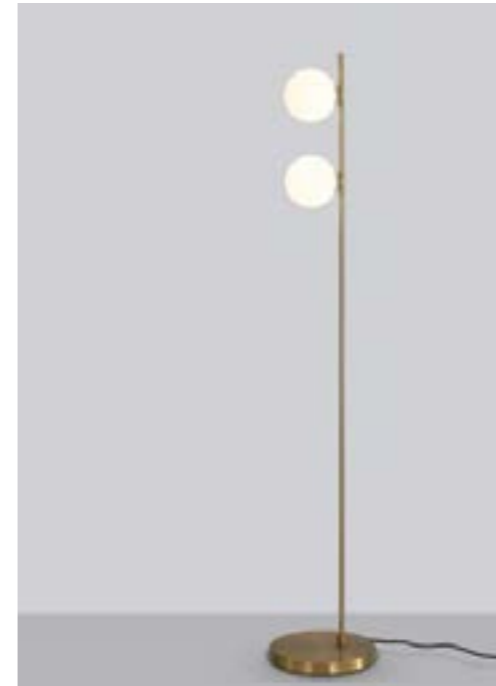

Lamp	20 x LED G9 7W
Material	Iron/Glass
Finish	Antique Gold/Opal
IP Rating	IP20

Dimensions	
Max Drop	5000mm
Fitting height	572mm
Fitting length	1554mm
Fitting width	780mm
Globe Ø	120mm
Ceiling plate Ø	100mm

CE  IP20

Mardi Antique Black Floor Lamp

Mardi Antique Gold Floor Lamp

Lamp	2 x 7W LED G9
Material	Iron/Glass
Finish	Textured black/Opal
IP Rating	IP20

Dimensions	
Height	1400mm
Globe Ø	120mm
Base Ø	250mm

Lamp	2 x 7W LED G9
Material	Iron/Glass
Finish	Antique Gold/Opal
IP Rating	IP20

Dimensions	
Height	1400mm
Globe Ø	120mm
Base Ø	250mm

CE □ IP20

CE □ IP20

Mardi Antique Gold Table Lamp

Lamp	2 x 7W LED G9
Material	Iron/Glass
Finish	Antique Gold/Opal
IP Rating	IP20

Dimensions	
Height	450mm
Globe Ø	120mm
Base Ø	150mm