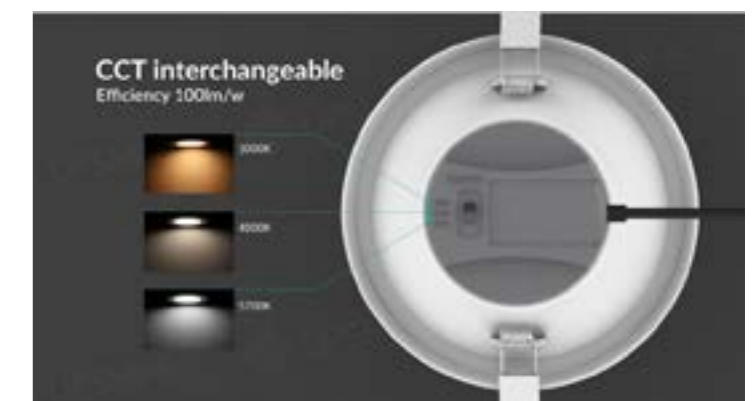

Pivot Downlighter

The Pivot recessed gimbal type downlighter has an opal white diffuser which provides a uniform wide beam (110°) light effect

This along with 350° horizontal / 40° vertical adjustability make it the ideal solution for wall washing with an even distribution of light from minimal number of light fittings

In addition to above, the fitting is supplied with a high CRI value of 90 making it perfect for washing display units or full walls of merchandise in retail settings

A - 180mm
B - 128mm
C - 160mm   Cut out - 165mm Diameter

Finish	White
Wattage	33W
Voltage	AC220-240VAC
Light Source	LED SMD
CCT options	3000K/4000K
CRI	90
Lumens	2520
Beam width	110°
LED Driver	Remote
Dimmable	No
Material	Aluminium

Napoli 2 Recessed Downlighter

The NAPOLI2 recessed downlighter with a deep set reflector, resulting in an anti-glare UGR rating of <19

3 correlated colour temperature -selectable prior to installation only

Designed for general lighting applications in the office, supermarket, shop, school, hotel, etc. It is also widely used for public areas such as stairways, lobby's, reception and corridors etc.

Wired to external flicker -free Triac dimmable driver

Finish	White
Wattage	35W
Voltage	AC220-240VAC
Light Source	LED SMD
CCT	3CCT selectable [3000K/4000K/5700K]
CRI	≥80
Lumens	3100- 3600lm
Beam width	60°
LED Driver	In built
Dimmable	Yes
Material	Aluminium/PC