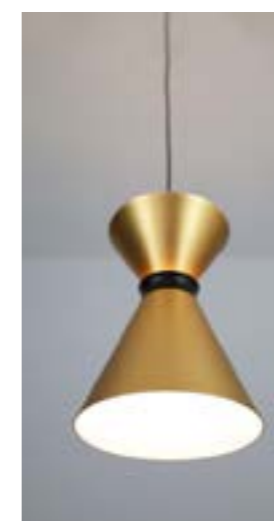

Lamp	Inbuilt 12W LED
Material	Metal
Finish	Champagne
Dimmable	Yes
Kelvin	3000K

Dimensions

Max Drop	1800mm (adjustable)
Lamp height	205mm
Max diameter	150mm
Ceiling plate ø	70mm
Ceiling plate length	110mm