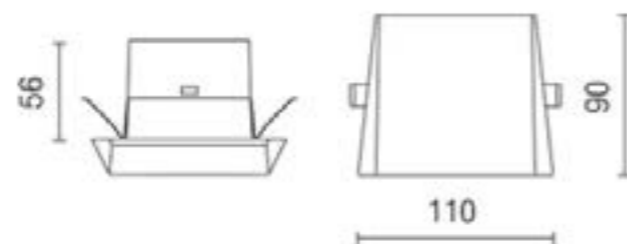

Crevasse Black Recessed LED Guide Light

The Crevasse 1.2W black recessed LED guide light, 3000K c/w integral HEP driver. Also available in silver or white

Extra option of housing required for concrete block application

Finish	Black
Wattage	1.2W
Voltage	230V
Light Source	1.2W Osram LED inbuilt
CCT	3000K
Lumen	146 lm
Beam angle	80°
Dimmable	No
Driver	Integral HEP driver
Material	Metal

Dimensions	
Length:	110mm
Height:	90mm
Projection from wall:	20mm
Cut out:	77x77mm

Housing for concrete installation

Material: Steel

Units in mm

CE IP54

Crevasse Silver Recessed LED Guide Light

The Crevasse 1.2W silver recessed LED guide light, 3000K c/w integral HEP driver. Also available in white or black.

Extra option of housing required for concrete block application.

Finish	Silver
Wattage	1.2W
Voltage	230V
Light Source	1.2W Osram LED inbuilt
CCT	3000K
Lumen	146 lm
Beam angle	80°
Dimmable	No
Driver	Integral HEP driver
Material	Metal

Dimensions	
Length:	110mm
Height:	90mm
Projection from wall:	20mm.
Cut out:	77x77mm

Housing for concrete installation

Material: Steel

Units in mm

CE IP54