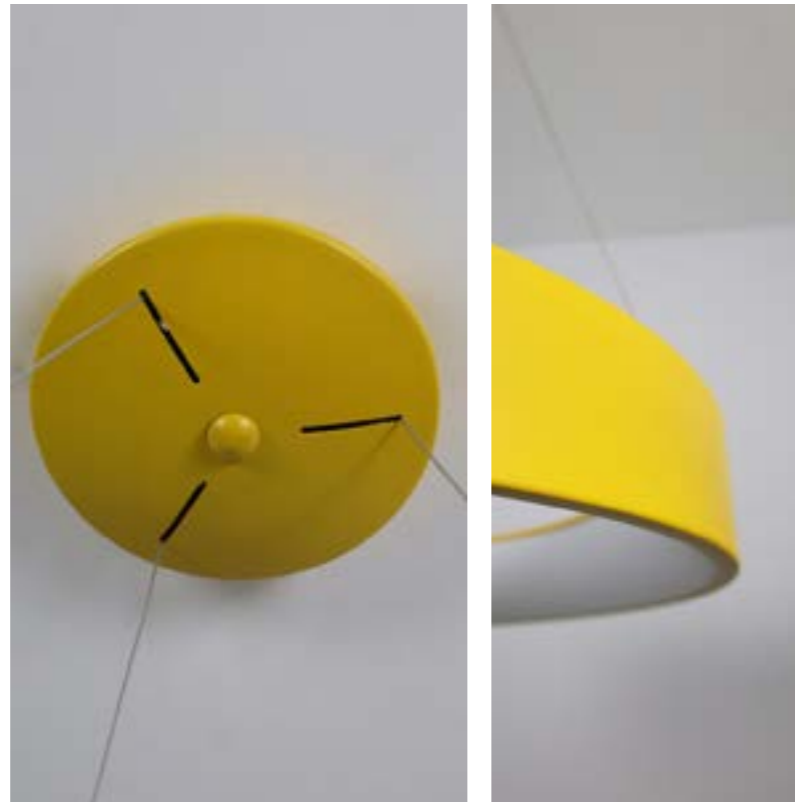

Acorn 4 Light LED Suspension

The Acorn Suspension is designed with a sleek, modern aesthetic, featuring a smooth brass finish. Each pendant light has an elongated, oval shape that tapers slightly towards the bottom, resembling an acorn. The lights are suspended by black cords, creating a visually interesting arrangement. The light emitted from each fitting is directed downwards, suggesting they are likely intended for task or accent lighting.

Virgo 90cm Pendant Light

Lamp	Inbuilt 126W LED
Material	Metal
Finish	RAL1005 Yellow

Dimensions	
Diameter	900mm
Drop	2500mm

Lamp	Inbuilt 48W LED
Material	Metal
Finish	RAL1005 Yellow
IP Rating	IP20

Dimensions	
Diameter	600mm
Drop	2500mm

Telescope Black & Copper Pendant

Description	Pendant
Light Source	1x G9
Voltage	230 Volts
Material	Metal
Dimensions	
Max drop:1500mm	
Ceiling plate diameter:52mm	
Tube diameter:28mm	

CE IP20

The Telescope Pendant is a very slim elegant pendant which can hang singularly or grouped together for a stunning effect

CE IP20

Telescope White & Copper Pendant

Description	Pendant
Light Source	1x G9
Voltage	230 Volts
Material	Metal
Dimensions	
Max drop:1500mm	
Ceiling plate diameter:52mm	
Tube diameter:28mm	

CE IP20

The Telescope Pendant is a very slim elegant pendant which can hang singularly or grouped together for a stunning effect