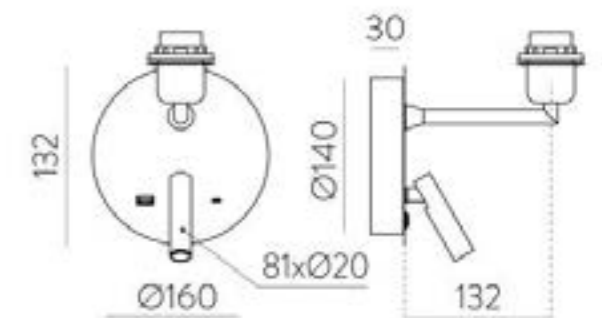

Dimensions

Length	800mm
Width	800mm
Projection	75mm

Assembly Linear Pendant

Finish	Satin Brass
Lamp	Inbuilt LED
Material	Metal
Max Wattage	26W

Dimensions	
Length	1150mm
Width	45mm
Drop	790mm (adjustable up to 3m)

CE IP20

Telescope White & Copper Pendant

Description	Pendant
Light Source	1x G9
Voltage	230 Volts
Material	Metal
Dimensions	
Max drop:1500mm	
Ceiling plate diameter:52mm	
Tube diameter:28mm	

CE IP20

The Telescope Pendant is a very slim elegant pendant which can hang singularly or grouped together for a stunning effect

Dimensions	
Height	1400mm
Globe Ø	120mm
Base Ø	250mm

CE □ IP20

CE □ IP20

Mardi Antique Gold Table Lamp

Lamp	2 x 7W LED G9
Material	Iron/Glass
Finish	Antique Gold/Opal
IP Rating	IP20

Dimensions	
Height	450mm
Globe Ø	120mm
Base Ø	150mm

Dimensions	
Backplate Ø	160mm
Backplate projection	30mm
LED arm Ø	20mm
LED arm length	81mm

CE □ IP20

Stiletto 15W Black Pendant Light

Stiletto 15W Black Table Lamp

Lamp	1 x E27 15W
Material	Metal/cotton
Finish	Textured Black
IP Rating	IP20