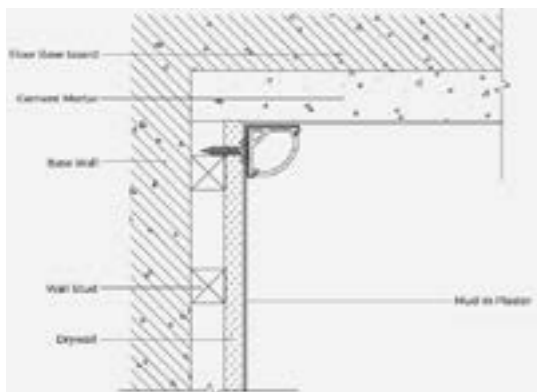

Model No NL_HC_APEX1616_PROFILE

Material	AL6063-T5
Surface Processing	Anodizing
Diffuser	Opal Polycarbonate
Light Transmittance	>70%
Heat Dissipation	Max 13W/m

Accessories - sold separately

Mounting clip

NL_HCAPEX_FCSS	
[4 pieces per set]	

End caps

End caps [without hole]	
NL_HC_APEX1616_ECH	[2 pieces per set]
End caps [with hole]	
NL_HC_APEX1616_EC	[2 pieces per set]