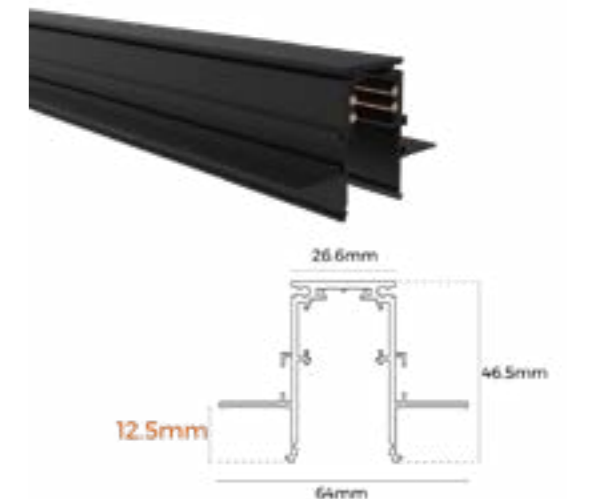

Magno Track R 48V 2000 Recessed

Material	AL6063-T5
Finish	Black
Size	L2000mm x W64mm x H46.5mm
Input Voltage	48V