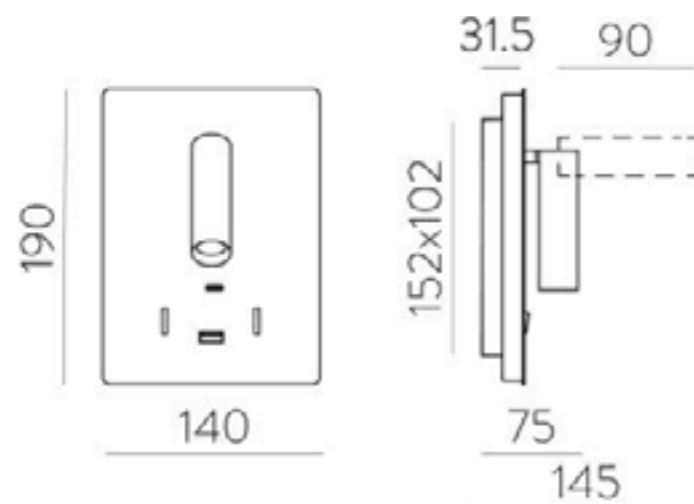

Dimensions

Length	800mm
Width	800mm
Projection	75mm

Assembly Linear Pendant

Finish	Satin Brass
Lamp	Inbuilt LED
Material	Metal
Max Wattage	26W

Dimensions	
Length	1150mm
Width	45mm
Drop	790mm (adjustable up to 3m)

CE IP20

Telescope White & Copper Pendant

Description	Pendant
Light Source	1x G9
Voltage	230 Volts
Material	Metal
Dimensions	
Max drop:1500mm	
Ceiling plate diameter:52mm	
Tube diameter:28mm	

CE IP20

The Telescope Pendant is a very slim elegant pendant which can hang singularly or grouped together for a stunning effect

Dimensions	
Height	408mm
Projection	218mm
Width	120mm
Fitting Ø	151mm

CE  IP65

Ruble Nickle Wall Light

The Ruble wall light in nickle, produces two sources of LED lighting. One source of direct lighting coming from the LED adjustable arm and another source coming from beneath the backplate, allowing a soft glow of light to surround it. The backplate also includes a USB + USBC port.

Lamp	1 x LED 12W + 1 x LED 3W
Material	Aluminium/Iron/PMMA
Finish	Matt Nickel
Kelvin	3000K
Lumen	12W: 970Lm x 3W: 285Lm
IP Rating	IP20

Dimensions	
Height	190mm
Width	140mm
Projection	31.5mm
Max Projection	145mm
Backplate dimensions	152mm x 102mm