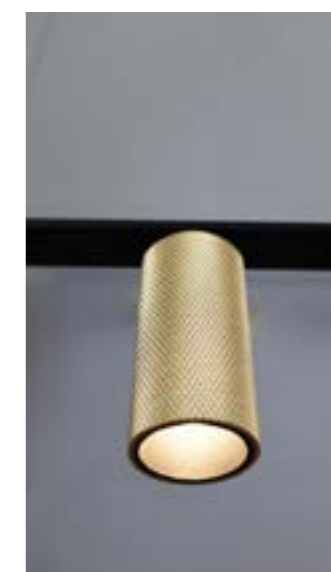

Knurl Suspension

The Knurl suspension light can be used to make a variety of interior spaces, such as lofts, minimalist spaces, or trendy cafes, by utilising its graphic lines and dual lighting capabilities.

Lamp	Inbuilt 21W LED
Dimmable	Yes
Kelvin	3000K
Finish	Adonized Champagne Gold

Dimensions	
Length	1200mm
Fitting height	230mm
Total drop	Option of 600mm/1150mm/1500mm
Ceiling plate ø	150mm