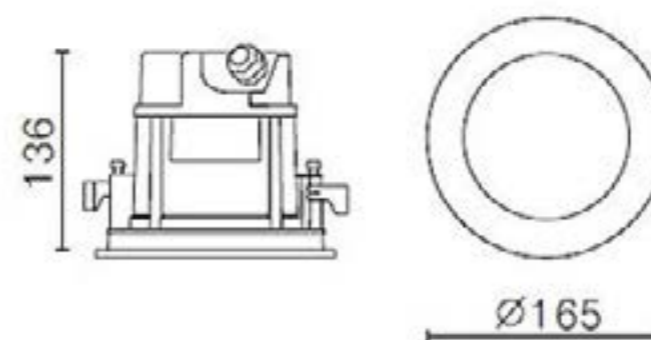

Lamp	17.5W Citizen cob LED inbuilt
Finish	Black

Dimensions	
Diameter	165mm
Depth	136mm
Cut out ø	150mm