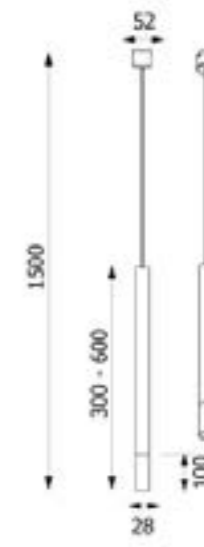

Dimensions

Length	800mm
Width	800mm
Projection	75mm

Assembly Linear Pendant

Finish	Satin Brass
Lamp	Inbuilt LED
Material	Metal
Max Wattage	26W

Dimensions	
Length	1150mm
Width	45mm
Drop	790mm (adjustable up to 3m)

Virgo 90cm Pendant Light

Lamp	Inbuilt 126W LED
Material	Metal
Finish	RAL1005 Yellow

Dimensions	
Diameter	900mm
Drop	2500mm

Lamp	Inbuilt 48W LED
Material	Metal
Finish	RAL1005 Yellow
IP Rating	IP20

Dimensions	
Diameter	600mm
Drop	2500mm

Telescope Black & Copper Pendant

Description	Pendant
Light Source	1x G9
Voltage	230 Volts
Material	Metal
Dimensions	
Max drop:1500mm	
Ceiling plate diameter:52mm	
Tube diameter:28mm	

CE IP20

The Telescope Pendant is a very slim elegant pendant which can hang singularly or grouped together for a stunning effect

Telescope Black & Brass Pendant

Description	Pendant
Light Source	1x G9
Voltage	230 Volts
Material	Metal
Dimensions	
Max drop:1500mm	
Ceiling plate diameter:52mm	
Tube diameter:28mm	

The Telescope Pendant is a very slim elegant pendant which can hang singularly or grouped together for a stunning effect