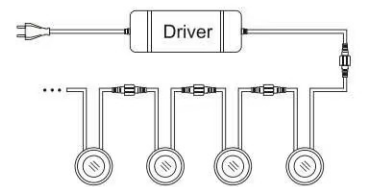

• Installation:

Set 2: Connect to Driver