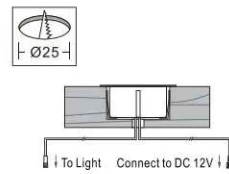

• Installation:

Set 2: Connect to Driver