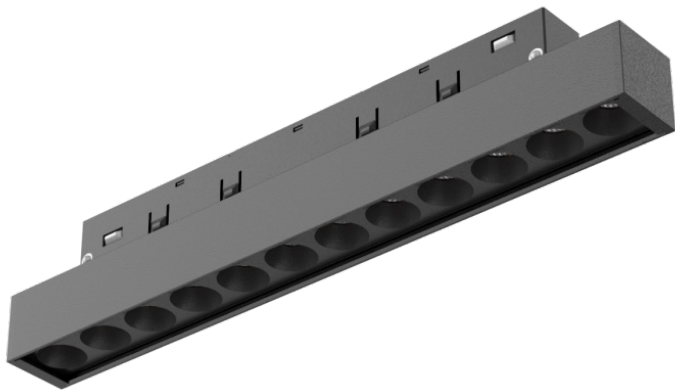

## Magno 440 Grate 48V

Material	AL6063-T5
Length	440mm
Diffuser nature	Grating
Wattage	24W
Lumen	1840Lm
CCT	2700K
CRI	Ra90
Beam angle	55°
Voltage	48V
Dimmable	Tuya Bluetooth
Finish	Black
IP Rating	IP20
Installation	Track mounted