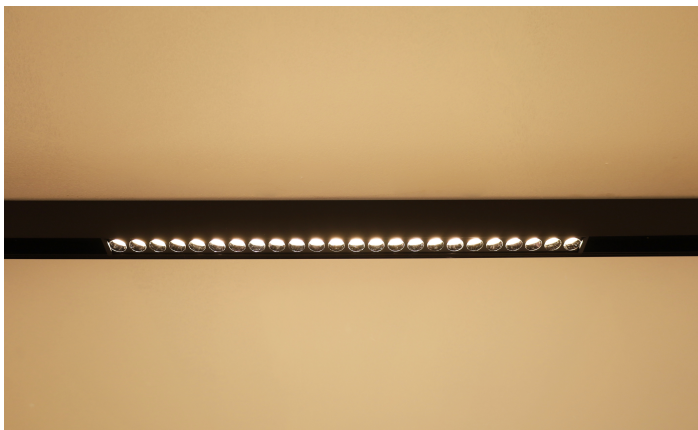

## Magno 440 Grate 48V

Material	AL6063-T5
Length	440mm
Diffuser nature	Grating
Wattage	24W
Lumen	1840Lm
CCT	2700K
CRI	Ra90
Beam angle	55°
Voltage	48V
Dimmable	Tuya Bluetooth
Finish	Black
IP Rating	IP20
Installation	Track mounted