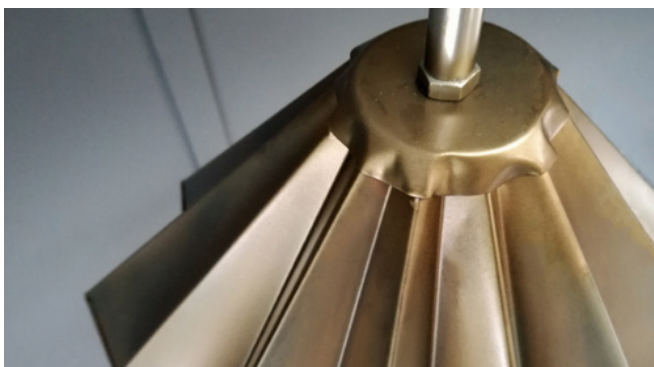

Diablo Antique Bronze Pendant Light

The Diablo antique bronze pendant light. Features a corrugated antique bronze shade fashioned into a quirky origami like shape. Slight imperfections can sometimes be seen on these fixtures, this is natural in the design & manufacture process.

Lamp	1 x E27.
------	----------

Material	Metal
----------	-------

Dimensions

Diameter	400mm
----------	-------

Height	330mm
--------	-------