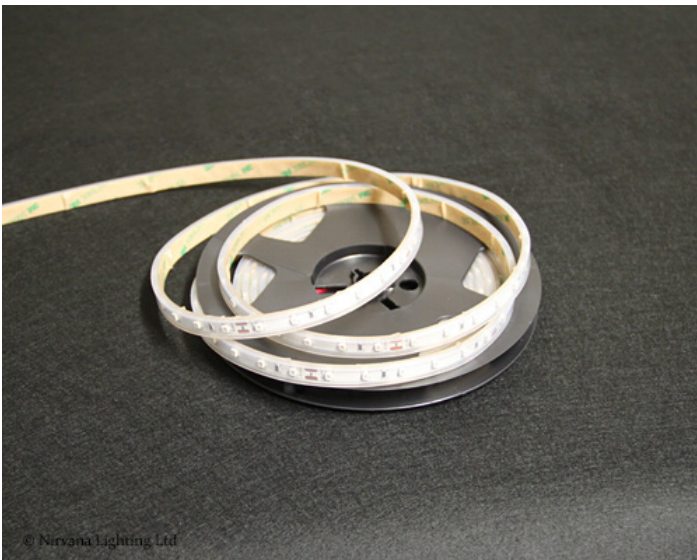

4.8W 24V IP67 LED Amber Yellow Flexstrip, 5 metre roll

4.8W 24V IP67 LED amber yellow flexstrip. 5 metres per roll. Green technology, environmental friendly, high energy saving and light efficiency. Applications: Cove lighting, Architectural lights for corridors, windows and decorative lighting for events, bars and night clubs.

White option	Amber Yellow
Voltage	24VDC
Lumen output	276Lm

Dimensions

Roll size	L5000mm x W10mm x H4mm
-----------	------------------------

CE  IP67