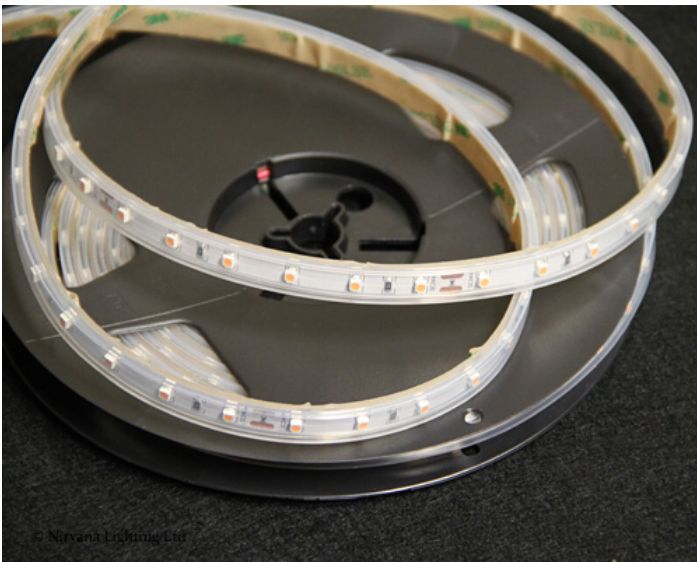

4.8W 24V IP65 LED Extra Warm White Flexstrip, 5 metre roll

4.8W 24V IP65 LED white flexstrip. 5 metres per roll. Green technology, environmental friendly, high energy saving and light efficiency. Applications: Cove lighting, Architectural lights for corridors, windows and decorative lighting for events, bars and night clubs.

2100K Extra Warm White

Voltage 24VDC

Lumen output 276Lm

Dimensions

Roll size L5000mm x W10mm x H4mm

CE  IP67