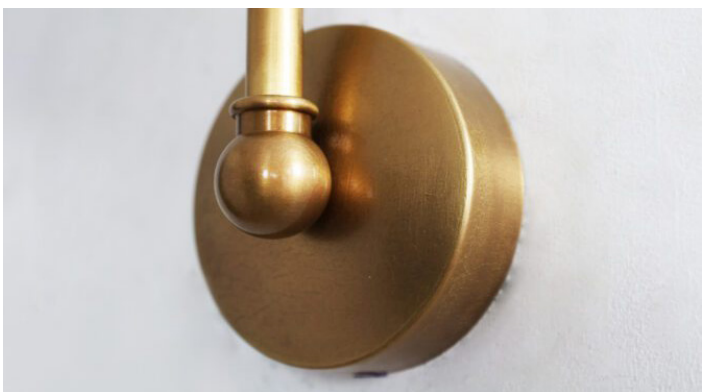

Leila Wall Light

The Leila Wall Light is part of the Nirvana Lighting Workshop Collection. It is suitable for hotels, pub, restaurants, coffee shops, and home decor applications.

Available in 4 different finishes