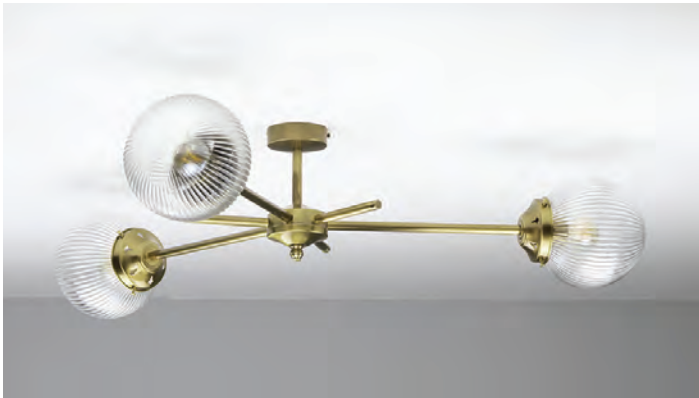

# Lambay 3 light Ceiling Light [Light Antique Brass]

The Lambay Ceiling lamp, comes from Nirvana Lighting Bespoke Collection

You may customize your pendant in different finishes including Light Antique Brass [shown above] Also the drop of the pendant can be adjusted to the height as required for your application

It is very high quality for hotels, pub & restaurants, coffee shops, and home decor pendant lighting

Globe Diameter: 200mm  
 Standard total drop 200mm  
 Over all width 820mm

Model No	Lambay
Description	Pendant/Ceiling lamp
Light Source	3 x E27 Bulbs
Voltage	230 Volts
Dimmable	Yes
Material	Glass & metal

Available in 4 different finishes

Also photographed Dernish wall light & Freemont Floor Lamp

CE IP20