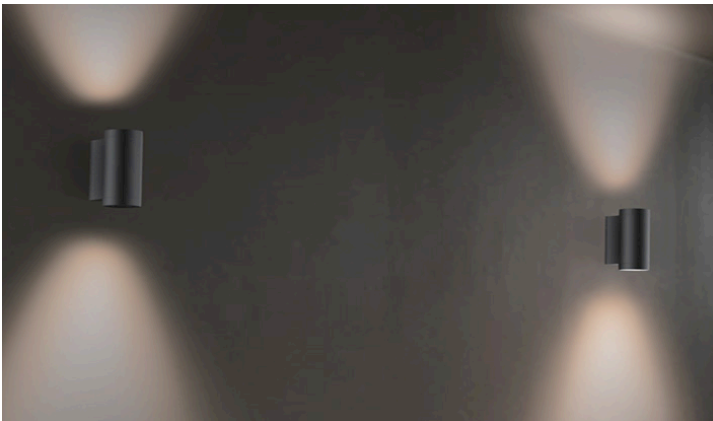

Impala 15W Wall Light

The Impala 15W wall light can be used as an up and downlighter. It uses SMD lighting, and the ADC12 aluminium profile provides excellent heat management. Its wide application range, which is appropriate for numerous indoor and outdoor lighting applications, is further increased by its IP65 high protection level.

Lamp	LED SMD 2835
Material	Aluminium
Finish	Black or White
Max Wattage	2 x 7.5W
Lumen	1550-1700Lm
Beam angle	45°
IP Rating	IP65
Kelvin	3CCT (3000K/4000K/5700K)

Dimensions	
Height	179mm
Projection	95mm
Width	70mm