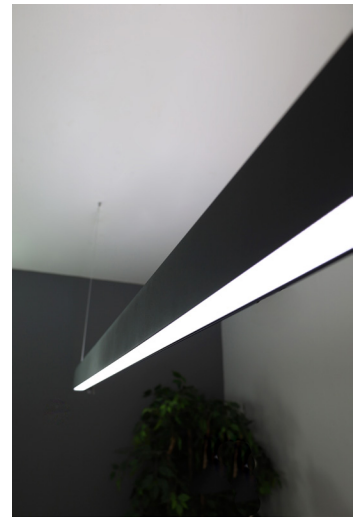

Condor 3CCT Pendant

Lamp	Inbuilt 60W
Finish	Black or White
Material	A16063-T5
Dimmable	No
CRI	Ra90
CCT	3000K-6500K
Voltage	AC200-240V
IP Rating	IP20

Dimensions

Length 1800mm

CE  IP20