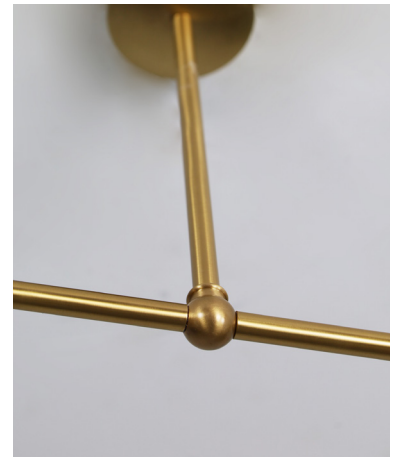

Abbey Double Ceiling Light

The Abbey Double Ceiling Light. It is suitable for hotels, pub, restaurants, coffee shops, and home decor applications.

Description	Ceiling Light
Light Source	1 x E27 bulb.
Voltage	230V
Material	Metal & glass
Finish	Light Antique

Dimensions	
Width	500mm
Drop	520mm
Ceiling plate Ø	100mm

CE IP44