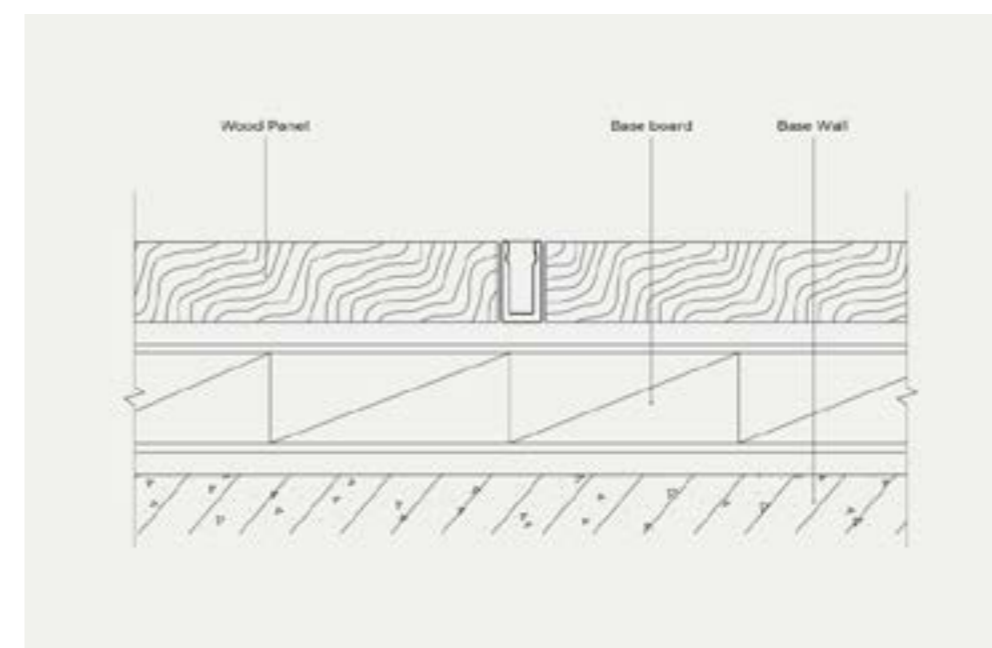

Model No NL_HC_2.5_SLIP

Material	AL6063-T5
Surface Processing	Anodizing
LED Strip	Silicone neon