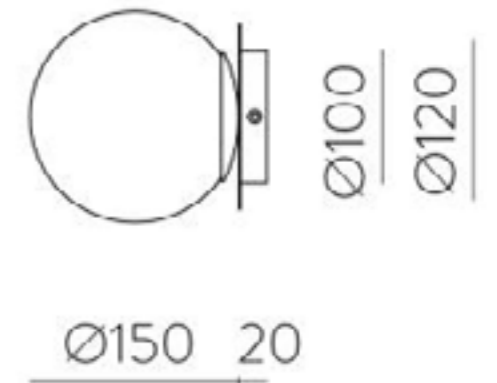

Valen Black Wall Light

Lamp	1 x E27 15W
Material	Aluminium/Glass/Steel
Finish	Matt Black/Opal
IP Rating	IP44

Dimensions	
Globe Ø	150mm
Projection	170mm
Backplate Ø	120mm

CE IP44

Valen Antique Gold Wall Light

Lamp	1 x E27 15W
Material	Aluminium/Glass/Steel
Finish	Matt Antique Gold/Opal
IP Rating	IP44

Dimensions	
Globe Ø	150mm
Projection	170mm
Backplate Ø	120mm

CE IP44