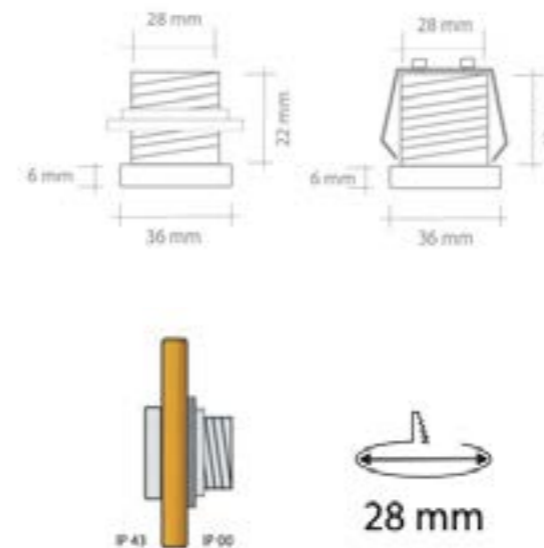

Met 20 Hi Brightness Mini Recessed LED Spot Light

The Met 20 hi brightness 1W mini recessed LED spot light, 3.2V 350mA. Aluminium power LED mini spot light with an IP43 rating. CE certified

Ideal for cabinetry & recesses, fitting comes supplied with treading rear fitting ring or side mounted spring clips

350mA remote drivers supplied separately and fittings must be wired in series

In 3500K white or Amber
Narrow 10° beam or Wide 40° beam

Dimensions:
Pressure assembly into 21mm hole
Outer diameter 27mm

Finish	Aluminium
Wattage	1W
Voltage	3.2V
Light Source	1W LED inbuilt
CCT options	2700K / Amber
CRI	>80
Lumens	90 lm
Beam width options	10° / 40°
LED Driver	Not included
Dimmable	No

CE IP43

Met 28 Hi Brightness Mini Recessed LED Spot Light

The Met 28 hi brightness 2.2W mini recessed LED spot light, 3.1V 700mA. Aluminium power LED mini spot light with an IP43 rating. CE certified

Ideal for cabinetry & recesses, fitting comes supplied with treading rear fitting ring or side mounted spring clips

700mA remote drivers supplied separately and fittings must be wired in series

In 2700K warm white or Amber. Narrow 10° beam or Wide 40° beam

Pressure assembly into 28mm hole
Outer diameter 36mm

Finish	Aluminium
Wattage	2.2W
Voltage	3.1V
Light Source	2.2W LED inbuilt
CCT options	2700K / Amber
Cri	>80
Lumens	194 lm
Beam width options	10° / 40°
LED Driver	Not included
Dimmable	No

CE IP43