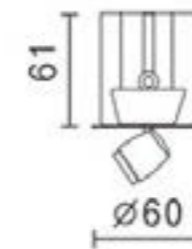

Dimensions

Diameter	60mm
Recess depth	61mm
Cut out	50mm

Cut out :
Ø50