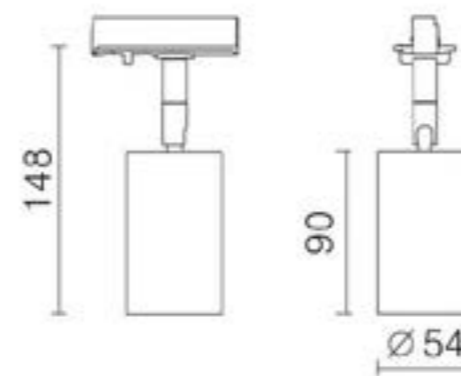

Dimensions

Spot $\varnothing$	54mm
Length	90mm
Max projection	148mm