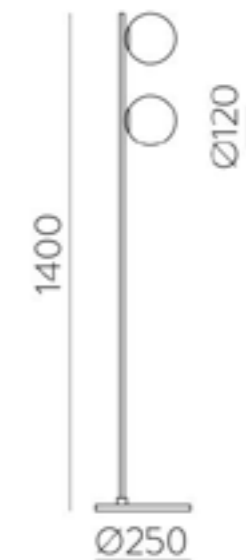

Telescope White & Gold Pendant

Description	Pendant
Light Source	1x G9
Voltage	230 Volts
Material	Metal
Dimensions	
Max drop:1500mm	
Ceiling plate diameter:52mm	
Tube diameter:28mm	

The Telescope Pendant is a very slim elegant pendant which can hang singularly or grouped together for a stunning effect

Lamp	1 x LED G9 20 x 7W
Material	Iron/Glass
Finish	Antique Gold/Opal
IP Rating	IP20

Dimensions	
Max Drop	5000mm
Fitting height	572mm
Fitting length	1554mm
Fitting width	780mm
Globe Ø	120mm
Ceiling plate Ø	100mm

CE IP20

Mardi Antique Black Floor Lamp

Mardi Antique Gold Floor Lamp

Lamp	2 x 7W LED G9
Material	Iron/Glass
Finish	Textured black/Opal
IP Rating	IP20

Dimensions	
Height	1400mm
Globe Ø	120mm
Base Ø	250mm

Lamp	2 x 7W LED G9
Material	Iron/Glass
Finish	Antique Gold/Opal
IP Rating	IP20

Dimensions	
Height	1400mm
Globe Ø	120mm
Base Ø	250mm

CE □ IP20

CE □ IP20

Mardi Antique Gold Table Lamp

Lamp	2 x 7W LED G9
Material	Iron/Glass
Finish	Antique Gold/Opal
IP Rating	IP20

Dimensions	
Height	450mm
Globe Ø	120mm
Base Ø	150mm