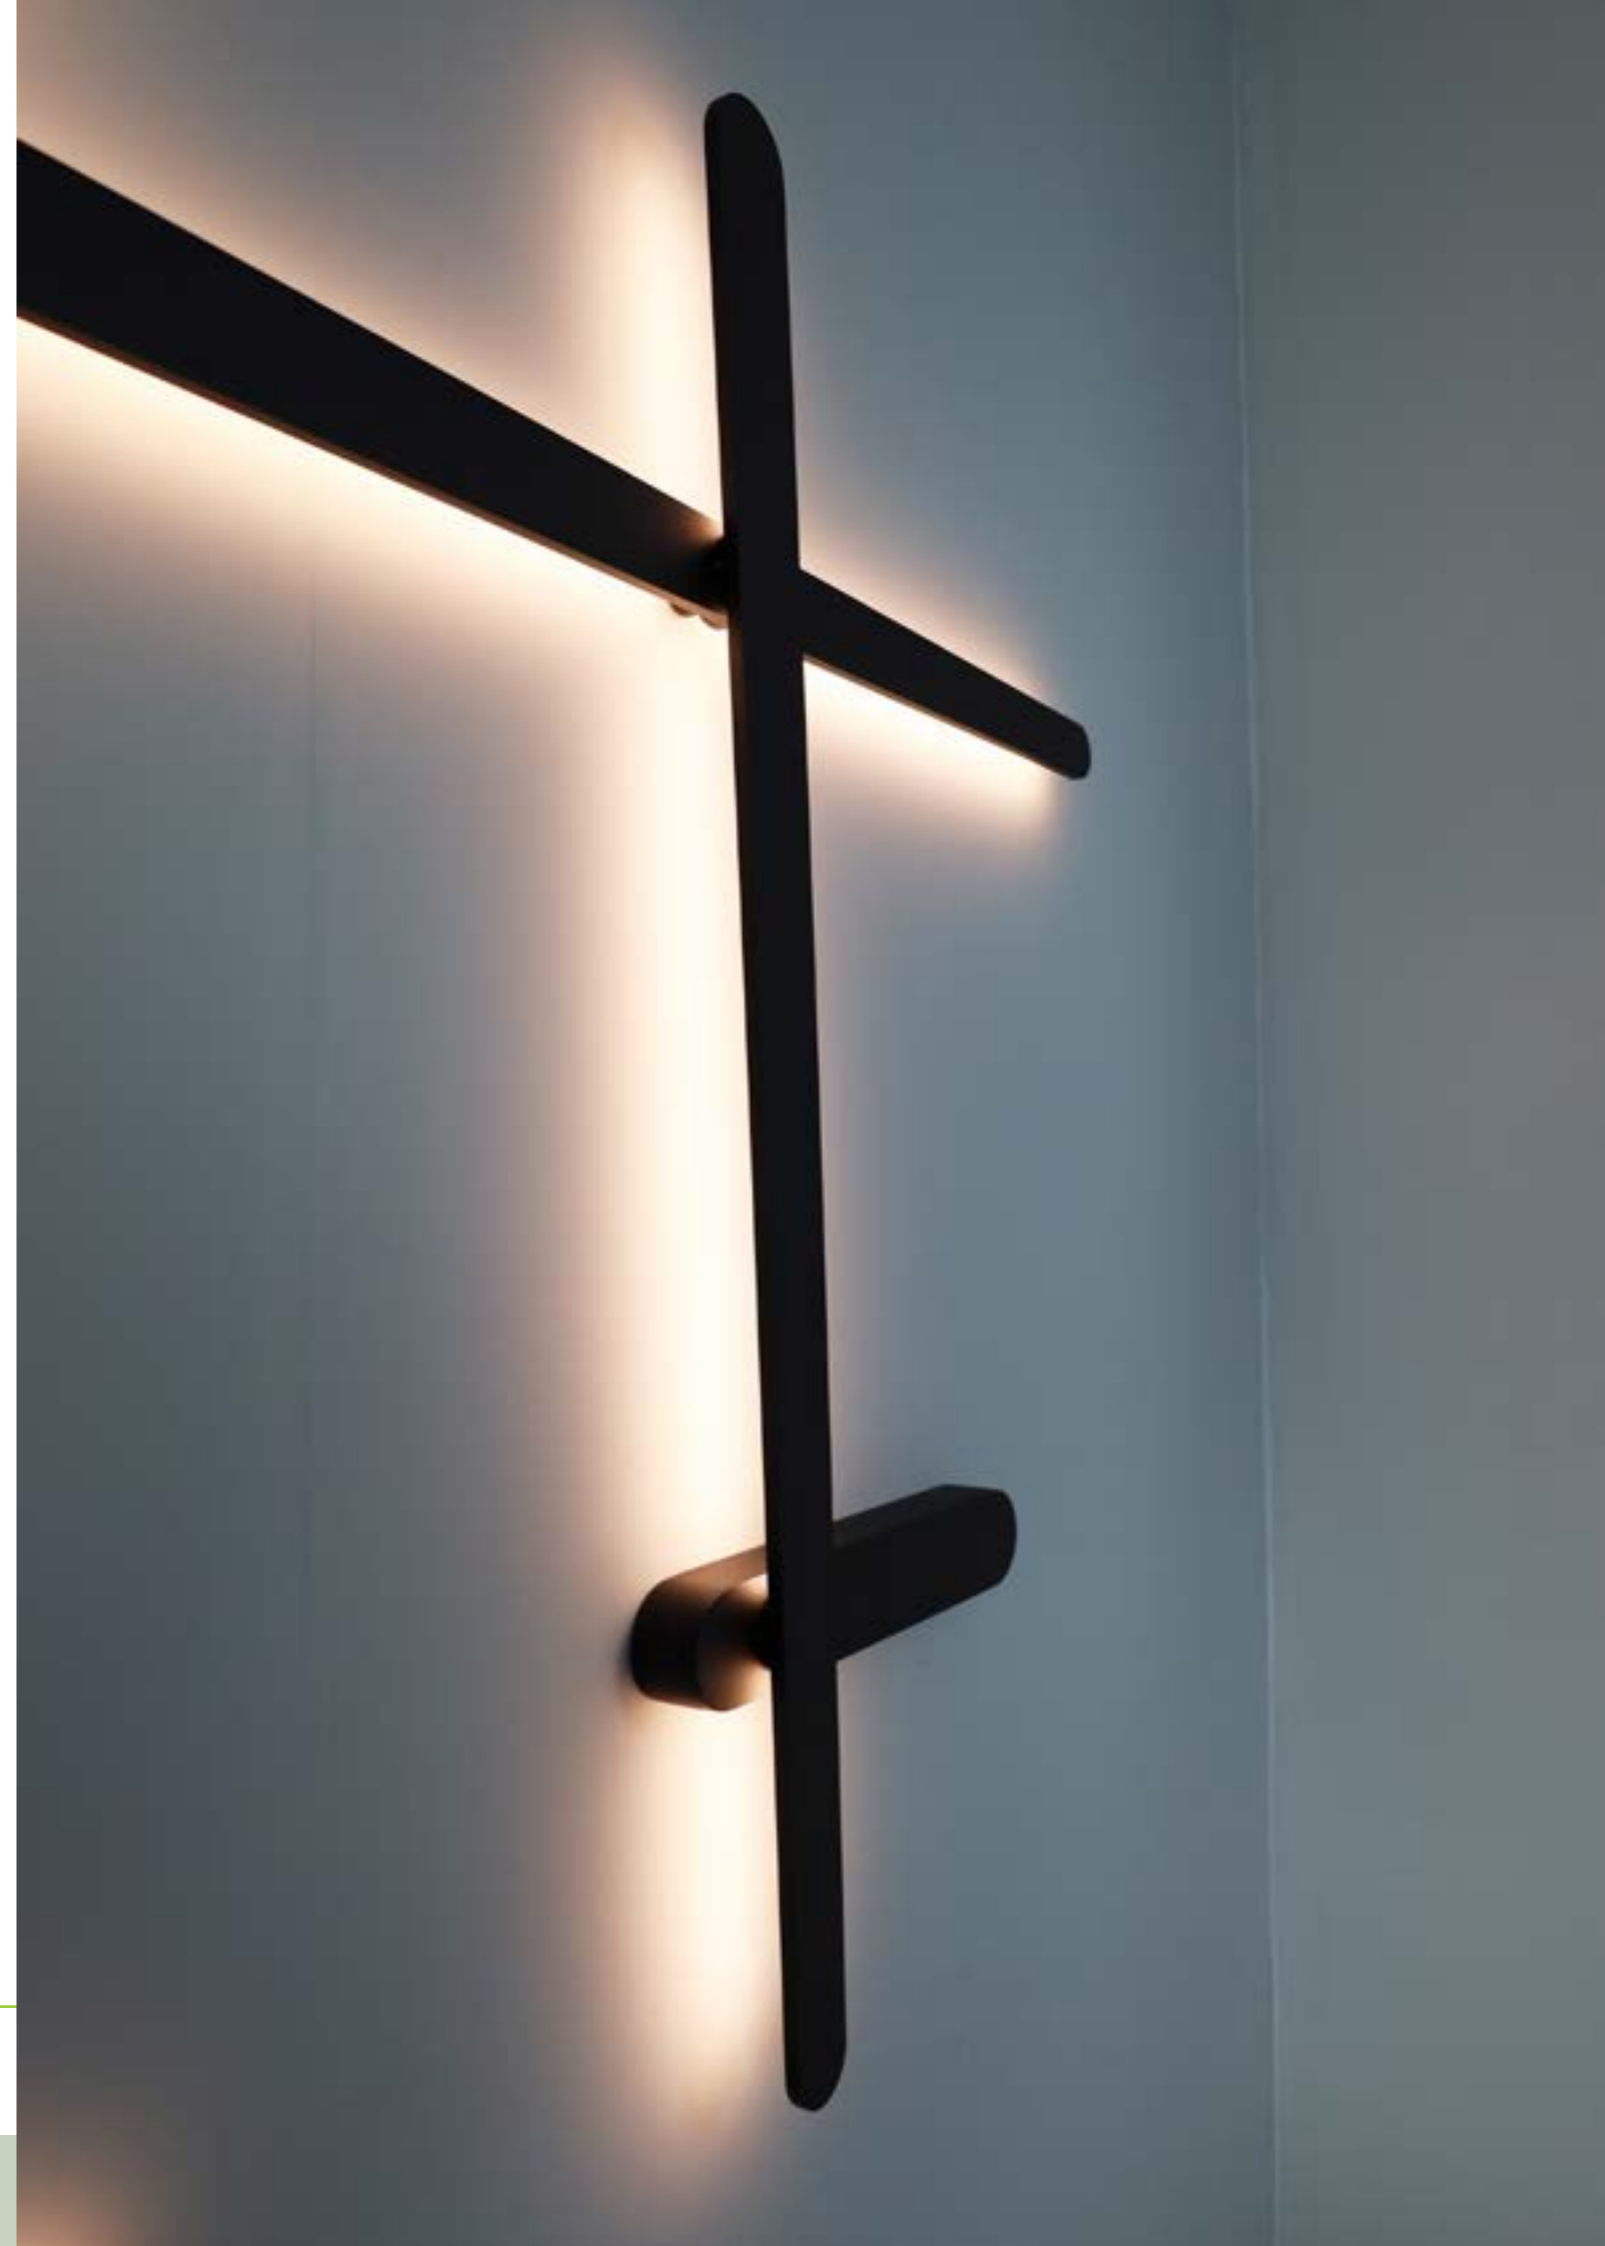

CE IP20

Dab Linear Suspension

The DAB linear suspension with a semicircular structure provides both up and down lighting. The aluminium housing ensures excellent heat dissipation

High luminous flux makes it ideal for offices or workshops etc

Dimensions	
Diameter	600mm or 1200mm

Orestad XL Black Wall Light

Lamp	Inbuilt 60W LED
Material	Metal
Dimmable	Yes
Kelvin	3000K
Dimensions	
Length	2320mm
Width	2071mm
Projection	57mm

Towers Gold Wall/Ceiling Light