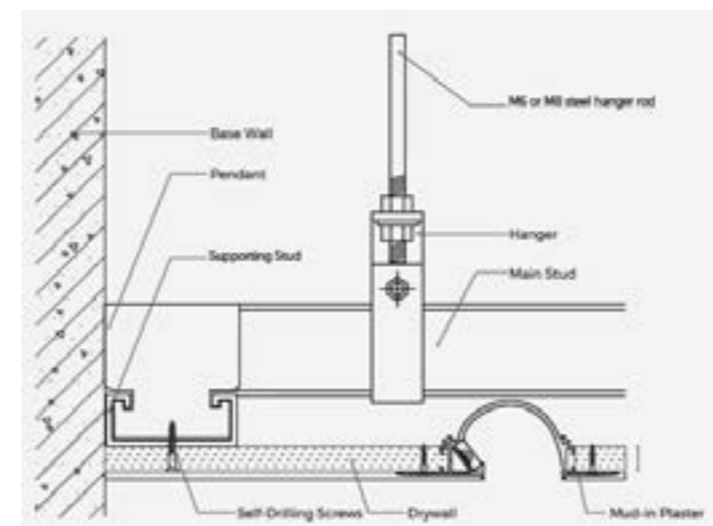

Model No NL_HC_TUNNEL

Material AL6063-T5

Surface Processing Spray painted RAL 90003 white

Diffuser N/A

Light Transmittance N/A

Max W tape

Heat Dissipation 19.2W/m

Accessories

End Caps - Aluminium

NL_HC_TUNNEL_ECAP

White
[2 pieces]