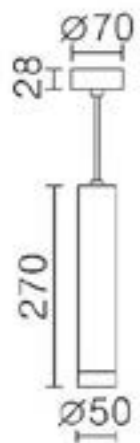

Finish	White
Wattage	6W
Voltage	230V
Light Source	6W Citizen COB LED inuilt
CCT	2700K
Lumen	600 lm
Beam angle	24°
Dimmable	Yes
Driver	Integral Triac LED driver inbuilt
Material	Aluminium

Dimensions	
Diameter:	50mm
Height:	270mm
Ceiling plate:	Ø70 x H28mm
Cut out:	77 x 77mm