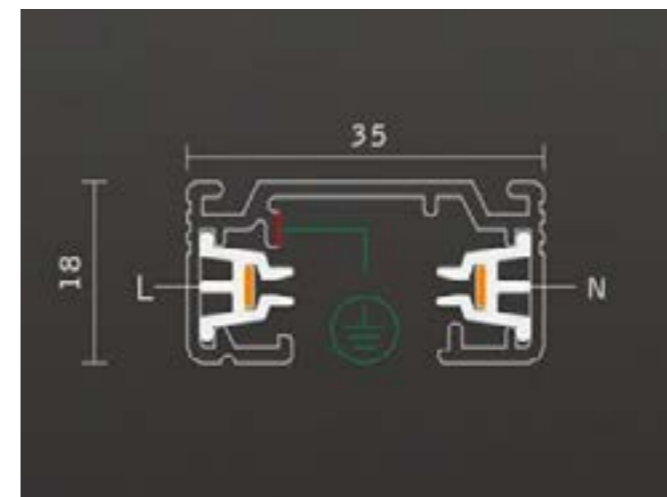

Dimensions

Length	2 metres.
Width	35mm
Height	18mm

Connectors are available to meet custom lengths.