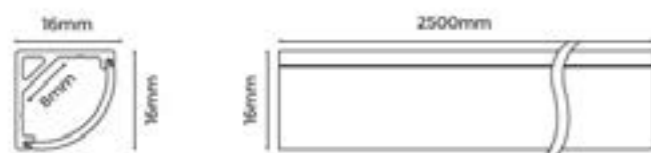

Model No NL_HC_APEX1616_PROFILE

Material	AL6063-T5
Surface Processing	Anodizing
Diffuser	Opal Polycarbonate
Light Transmittance	>70%
Heat Dissipation	Max 13W/m

Accessories - sold separately

Mounting clip

NL_HCAPEX_FCSS	
[4 pieces per set]	

End caps

End caps [without hole]	
NL_HC_APEX1616_ECH	
[2 pieces per set]	

End caps [with hole]	
NL_HC_APEX1616_EC	
[2 pieces per set]