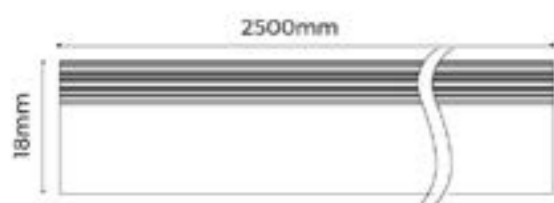

The LASE1612 profile and removable carrier allows a range of beam angles to be achieved [20°, 40°, 60° & 80°]

It is an ideal option for mounting onto a ceiling to minimize overspill and wastage of light beyond a defined horizontal area below [e.g countertop or desk surface]