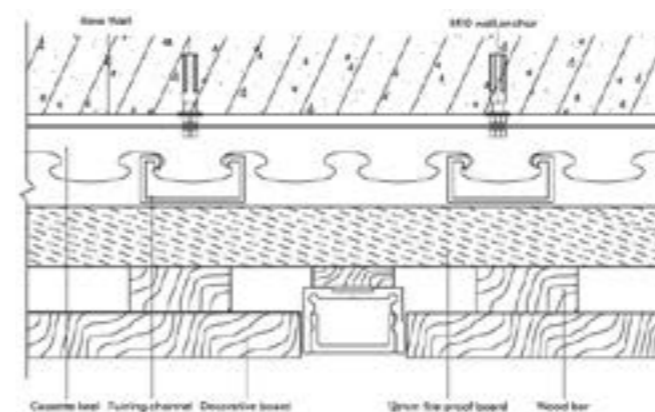

Accessories

Mounting clip

NL_ALBA_XL_MOUNTCLIP

End caps

NL_HC_ALBA_XL_ECAP
Silver end caps without holes [2 pieces per set]

BL_HC_ALBA_XL_ENCAP_WH
Silver end caps with holes [2 pieces per set]