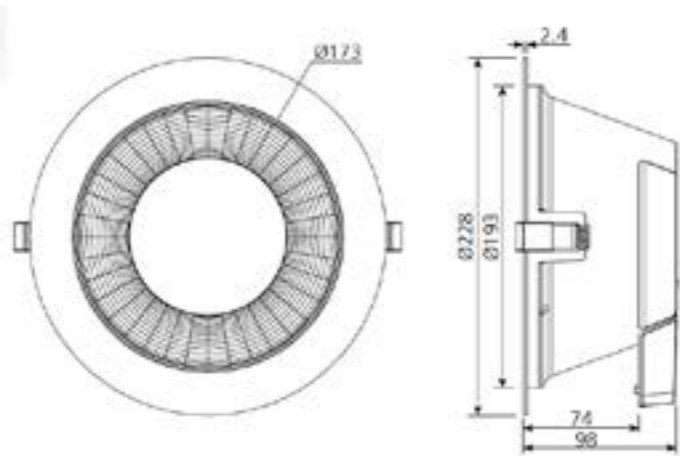

Aven Recessed Downlighter