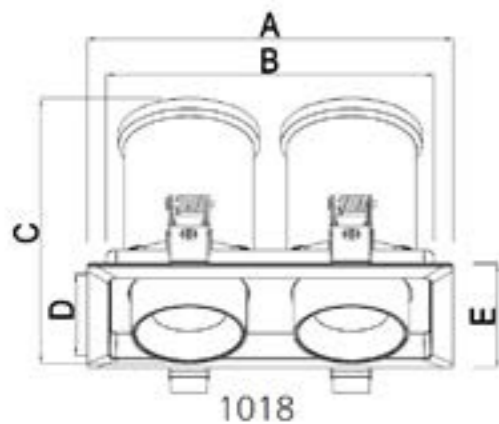

A - 180mm
B - 162mm
C - 114mm
D - 82 mm
E - 100mm

Cutout - 90mm x 170mm