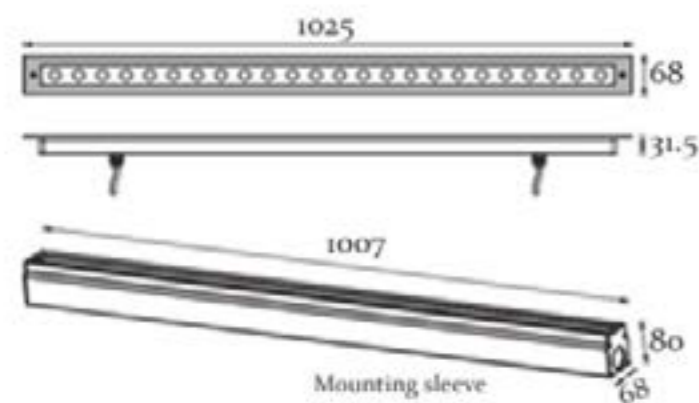

Wattage	44W
Voltage	24V
Kelvin	2200K
Dimmable	Yes
Driver incl.	No
Lamp	24 x 1.5W Osram single colour LED's. Actual total consumption is 44W.
Material	Powder coated aluminium and tempered glass.

Dimensions	
Length	1025mm.
Width	68mm
Housing depth	80mm.