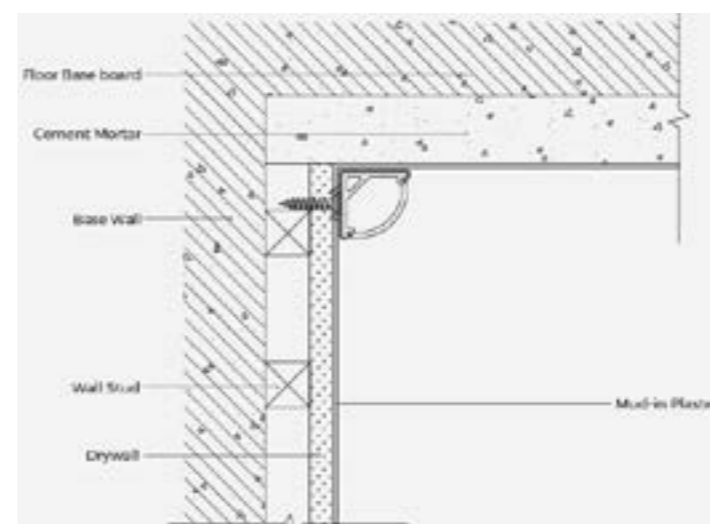

Model No	NL_HC_APEX3030_PROFILE
Material	AL6063-T5
Surface Processing	Anodizing
Diffuser	Opal Polycarbonate
Light Transmittance	>85%
Heat Dissipation	Max 15W/m

Accessories

Mounting clip

NL_HC_APEX3030_FCSS
[4 pieces per set]

End caps

End caps silver [without hole]

NL_HC_APEX3030_ECH
[2 pieces per set]

End caps silver [with hole]

NL_HC_APEX3030_EC
[2 pieces per set]