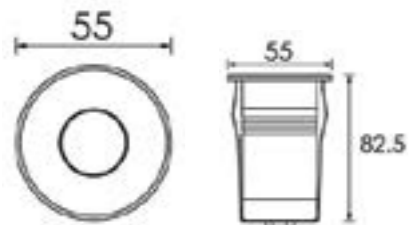

Exterior strong up light
Power LED inground light

Fitting diameter: 55mm x Depth: 82.5mm

Allow Ø85mm x H98mm space for housing in concrete

Finish	Stainless Steel
Wattage	2W
Voltage	24VDC
Light Source	Osram single colour LED
Lumens	143
Beam width	9°
LED colour	Extra warm white
Dimmable	No
Material	Powder coated aluminium and tempered glass
Accessories	Honeycomb Louver