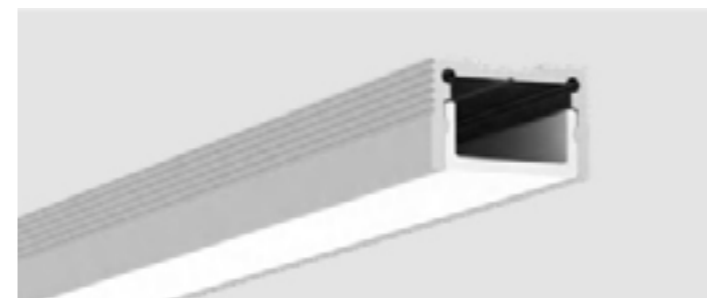

Mounting clip

NL_HC_VIMO_MOUNTCLIPS
[Silver x4 pieces per set]

End Caps

NL_HC_VIMO_ECAP_NOHOLE
End cap without hole
[2 pieces per set]

Alba 2013 XL Aluminium Channel

The Alba2013 XL aluminium channel is supplied in 2.5m lengths and comes complete with white diffuser cover for consistent homogenous light effect