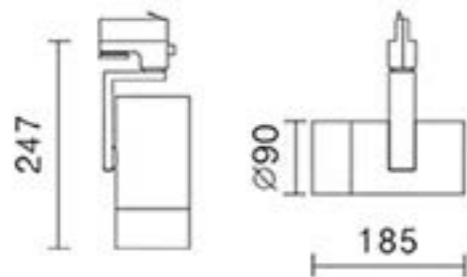

Lamp	1x 25W Citizen COB LED inbuilt.
Finish	White
Dimensions	
Spot ø	90mm
Length	185mm
Max projection	247mm