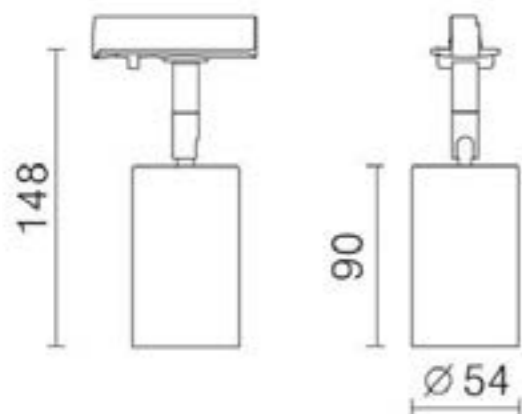

Tube Black GU10 Dimmable Track Spotlight

The Tube black GU10 dimmable track spotlight. Also available in a surface ceiling version & in a White finish.

For use with single circuit track only.

Lamp	1x GU10
Finish	Black

Dimensions

Spot $\varnothing$	54mm
Length	90mm
Max projection	148mm