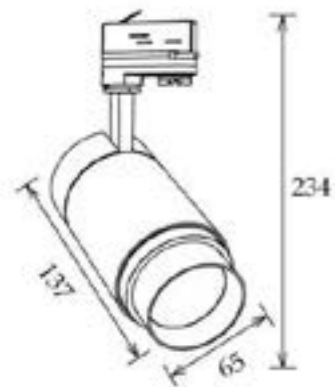

Hunter 15W LED Flicker Free Trackspot, 15-60° 4000K

The Hunter 15W LED Flicker Free TrackSpot, 15-60°, 4000K. With an impressive CRI97 rating which gives a high colour rendering clarity. The adjustable head gives alternative beam variations. Ideal for highlighting & focusing on individual areas i.e tables & walls. Flicker free technology. Also available in 30W and 10W versions here.

For use with 3 circuit track only.

ROHS compliant & CE certified.

Lamp	15W Citizen cob LED inbuilt.
Finish	White
Lumen	500-1500Lm

Dimensions	
Diameter	56mm
Length	137-165mm
Height	234mm