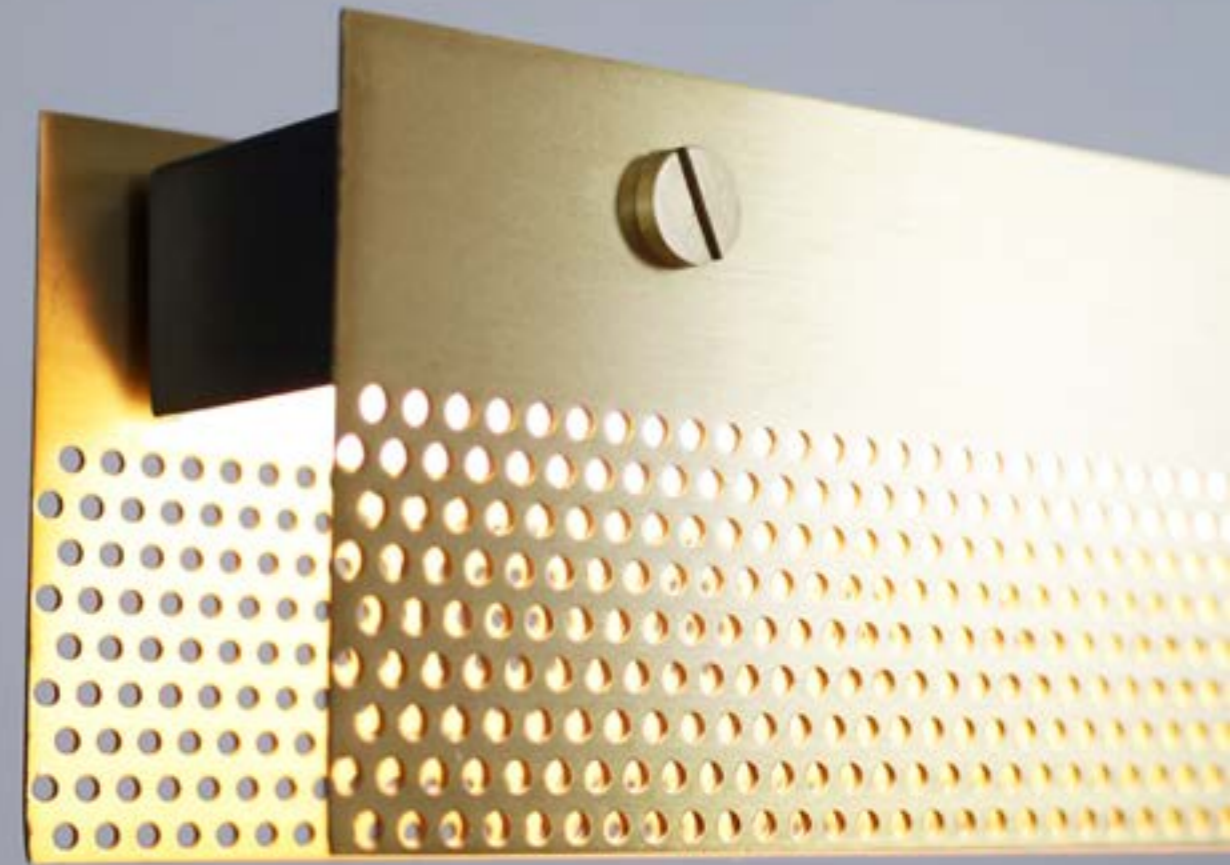

Finish	Satin Brass
Lamp	Inbuilt LED
Material	Metal
Max Wattage	26W

Dimensions	
Length	1150mm
Width	45mm
Drop	790mm (adjustable up to 3m)