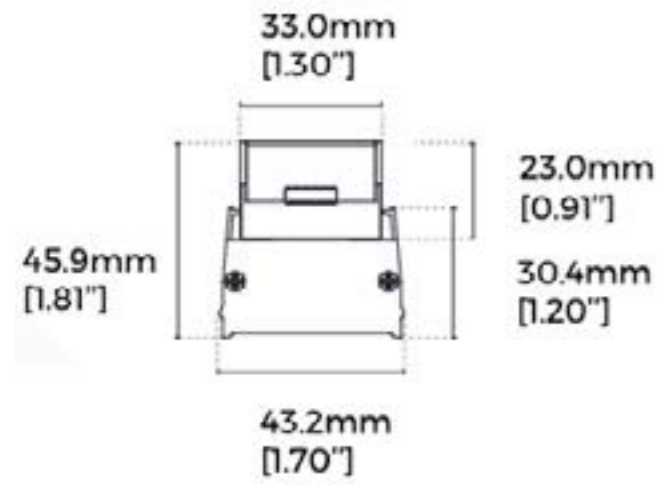

Diffuser nature	Opal
Material	AL6063-T5
Finish	Black RAL9005
Beam angle	100° x 45°
Wattage	28W
CCT	3000K - 6500K
CRI	Ra80
Lumen	3220Lm
Voltage	AC220-240V
Dimmable	No
IP Rating	IP20
Installation	Ceiling
Length	1200mm