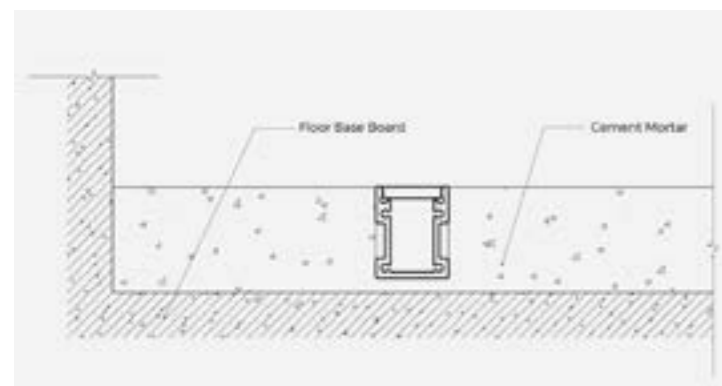

The AL6063-T aluminium profile undergoes a high quality surface treatment

The thick polycarbonate cover produces a no dot soft and uniform light effect

Profile and cover have IK10 impact and IP65 ingress protection and thus can be used widely in indoor & outdoor floors

When used in outdoor applications it is recommended to use an IP68 rated led strip cut and re-sealed accordingly to suit length of profile

Special orders can be made with complete fitting assembled including profile, cover, led strip inside, cable gland and pre-wired tail to length from the fitting