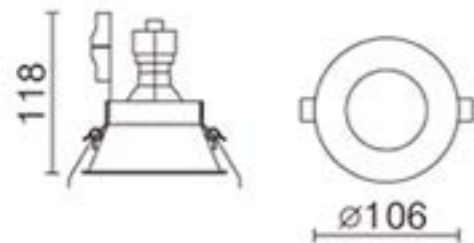

Dimensions

Diameter: 165mm
Depth: 126mm
Cut out: 150mm

Cut out size
150mm

Units in mm

CE IP44