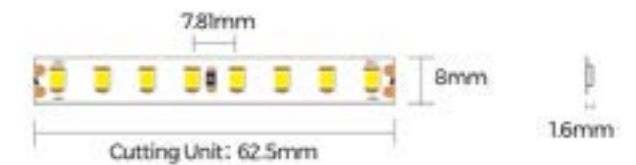

Dimensions

Roll size	
Width	8mm
Height	1.6mm
Length	5m