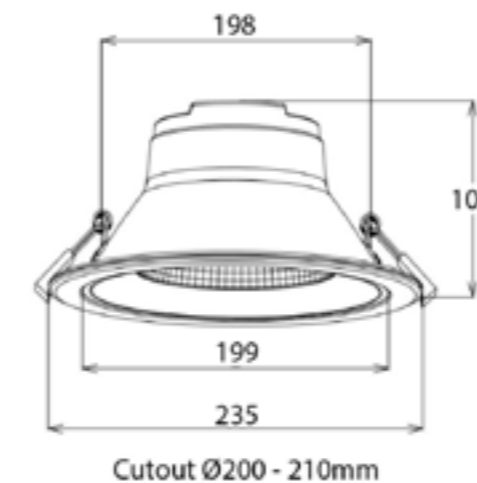

Finish	White
Wattage	35W
Voltage	AC220-240VAC
Light Source	LED SMD
CCT	3CCT selectable [3000K/4000K/5700K]
CRI	≥80
Lumens	3100- 3600lm
Beam width	60°
LED Driver	In built
Dimmable	Yes
Material	Aluminium/PC