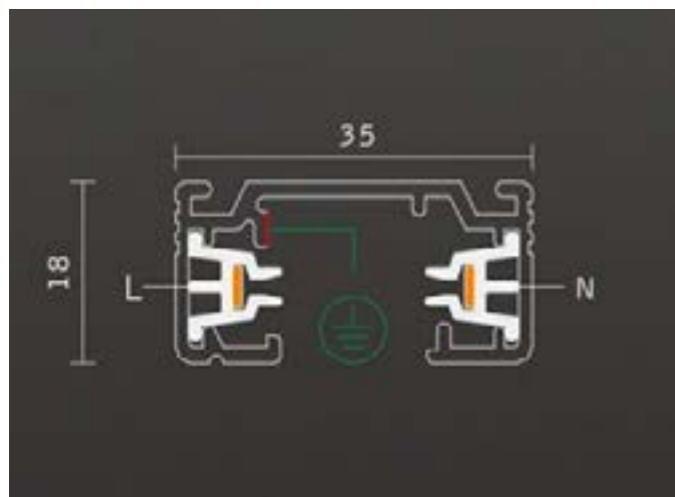

Also available in white.

Dimensions

Length	2 metres.
Width	35mm
Height	18mm

Connectors are available to meet custom lengths.

2 Metre Single Circuit Track & Accessories, White

2 Metre Single Circuit Track & Accessories, white finish. Designed for easy surface mounting or suspended using kits.