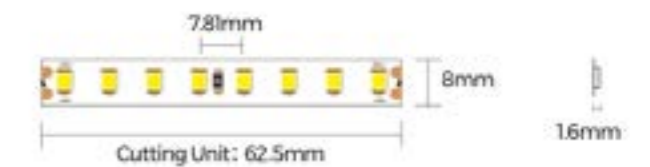

Dimensions

Roll size	
Width	8mm
Height	1.6mm
Length	10m