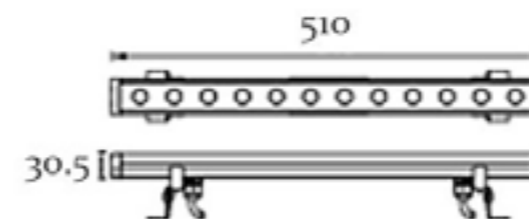

Dimensions	
Height	30.5mm
Length	985mm

CE □ IP66

Ledbar 12×1.5W RGB Architectural Linear Wall Washer, Small

Ledbar 12×1.5W RGB architectural linear wall washer, small. Comes with the option of a 500mm lens hood. In a grey die casted powder coated aluminium with 4mm tempered glass. 24 Volt DC, ROHS compliant & CE certified.