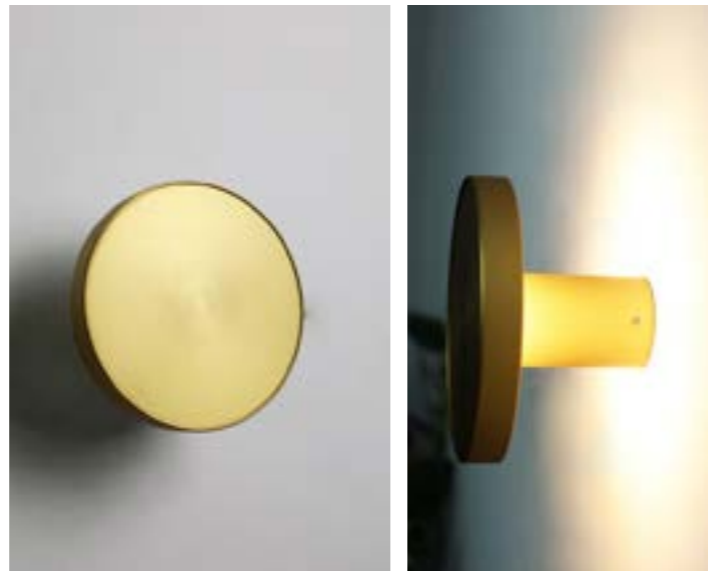

Available with black marble, green marble, white marble, orange ceramic, pink metal and gold metal.

Lamp	Inbuilt 10.5W LED
Material	Aluminium
Finish	Gold
IP Rating	IP20

Dimensions	
Diameter	150mm
Projection	100mm

CE □ IP20

Moon Base Gold LED Wall Light with Gold Metal

Available with black marble, green marble, white marble, orange ceramic, pink metal and gold metal.

Lamp	Inbuilt 10.5W LED
Material	Aluminium
Finish	Gold
IP Rating	IP20

Dimensions	
Diameter	150mm
Projection	100mm

CE  IP20

Moon Base Gold LED Wall Light with Green Marble

Available with black marble, green marble, white marble, orange ceramic, pink metal and gold metal.

Lamp	Inbuilt 10.5W LED
Material	Aluminium
Finish	Gold
IP Rating	IP20

Dimensions	
Diameter	150mm
Projection	100mm

Moon Base Gold LED Wall Light with Orange Ceramic

Available with black marble, green marble, white marble, orange ceramic, pink metal and gold metal.

Lamp	Inbuilt 10.5W LED
Material	Aluminium
Finish	Gold
IP Rating	IP20