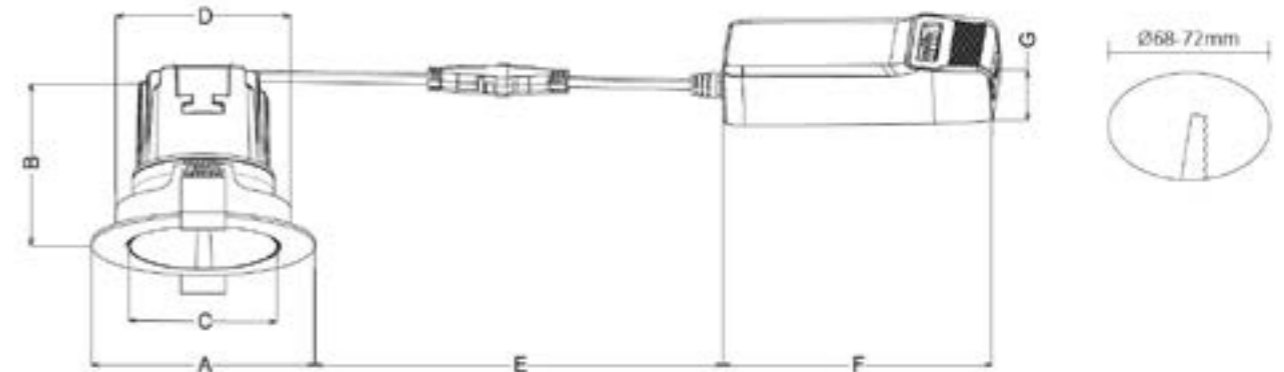

A - 80 mm
B - 60 mm
C - 54 mm
D - 67mm
E - 210 mm
F - 110 mm
G - 25 mm

CE IP44
on front