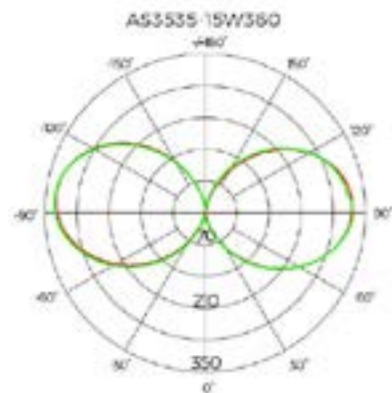

Φ 1.5M, circular luminaires of outward lighting

High quality surface treatment in black

Adopt silicone flexible diffuser, producing uniform and soft light

Two-in-one pendant cable, beautiful overall effect

Two installation ways: pendant and surface mounted

Model No NL_HC_ORBITAL_OUT

Size 1500 x 35mm

Diffuser material Silicone

Lumens 2870LM

Wattage 105W

CCT 4000K

CRI >80/>95

Beam angle 120°

Lighting direction Outward

Input voltage 240V

Power factor >0.9

Electric Grade Class II

Driver Included

Dimming No dimming

Colour Black