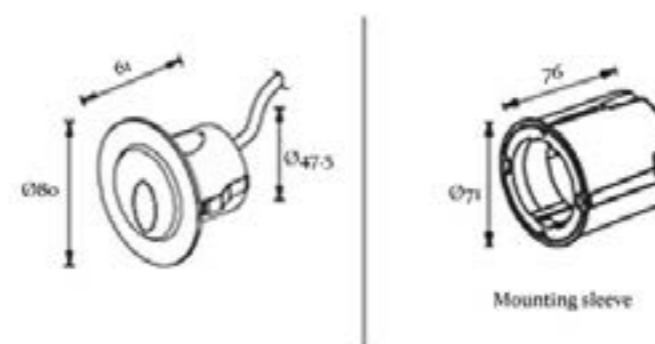

Cut out size:50mm
Units in mm

CE IP65