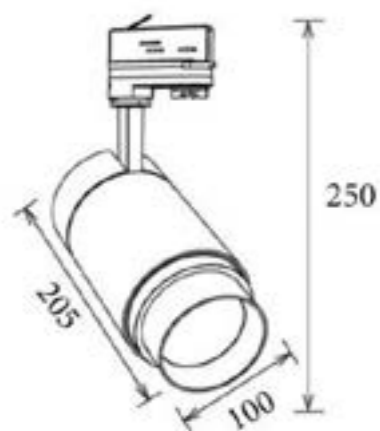

Hunter 30W LED Flicker Free Trackspot, 15-60°, 3000K

The Hunter 30W LED Flicker Free TrackSpot, 15-60°, 3000K. With an impressive CRI97 rating which gives a high colour rendering clarity. The adjustable head gives alternative beam variations. Ideal for highlighting & focusing on individual areas i.e tables & walls. Flicker free technology. Also available in 15W and 10W versions here.

For use with 3 circuit track only.

ROHS compliant & CE certified.

Lamp	30W Citizen cob LED inbuilt.
Finish	White
Lumen	1000-3000Lm

Dimensions	
Diameter	100mm
Length	175-205mm
Height	250mm