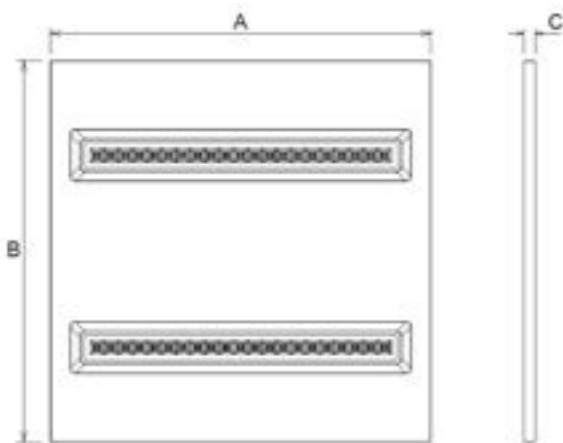

The Plaza panel light features louver reflectors to make the fitting low glare UGR<19. It offers a stylish design and with its performance makes it a high end option for office task & general lighting

The fitting is designed to allow easy replacement of the LED insert modules thus allowing easy future maintenance

Colour temperature can be quickly altered with an inline switch at the rear of the fitting

Supplied with a Dali dimmable remote driver

The Plaza is an aesthetic option for office & school lighting (offices, meeting & classrooms)

A - 595mm
B - 595mm
C - 15mm