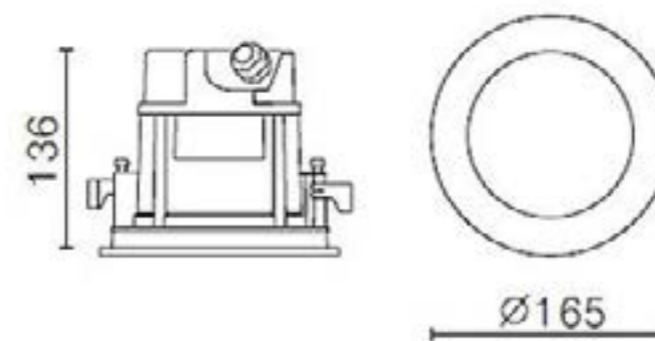

Lamp	17.5W Citizen cob LED inbuilt
Finish	Black

Dimensions	
Diameter	165mm
Depth	136mm
Cut out ø	150mm