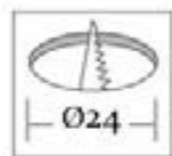

Lamp	0.3W LED

Dimensions	

Diameter	30mm

Depth	12mm

Cut out ø	24mm