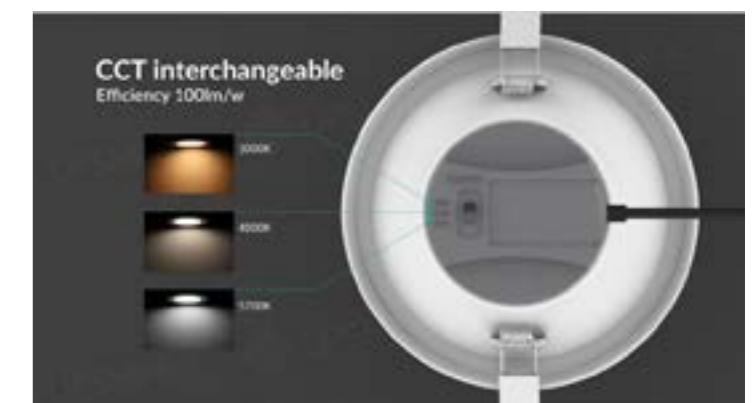

Pivot Downlighter

The Pivot recessed gimbal type downlighter has an opal white diffuser which provides a uniform wide beam (110°) light effect

This along with 350° horizontal / 40° vertical adjustability make it the ideal solution for wall washing with an even distribution of light from minimal number of light fittings

In addition to above, the fitting is supplied with a high CRI value of 90 making it perfect for washing display units or full walls of merchandise in retail settings

A - 180mm
B - 128mm
C - 160mm   Cut out - 165mm Diameter

Finish	White
Wattage	33W
Voltage	AC220-240VAC
Light Source	LED SMD
CCT options	3000K/4000K
CRI	90
Lumens	2520
Beam width	110°
LED Driver	Remote
Dimmable	No
Material	Aluminium

Napoli 2 Recessed Downlighter

The NAPOLI2 recessed downlighter with a deep set reflector, resulting in an anti-glare UGR rating of <19

3 correlated colour temperature -selectable prior to installation only

Designed for general lighting applications in the office, supermarket, shop, school, hotel, etc. It is also widely used for public areas such as stairways, lobby's, reception and corridors etc.

Wired to external flicker -free Triac dimmable driver

Finish	White
Wattage	35W
Voltage	AC220-240VAC
Light Source	LED SMD
CCT	3CCT selectable [3000K/4000K/5700K]
CRI	≥80
Lumens	3100- 3600lm
Beam width	60°
LED Driver	In built
Dimmable	Yes
Material	Aluminium/PC