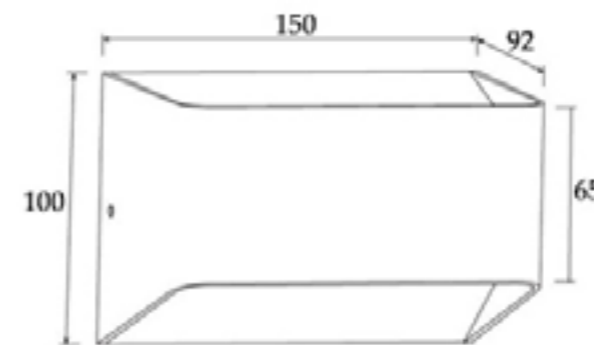

The Stern wall light has an IP54 rating allowing for interior and exterior use

It's 2x5W integral SMD LED giving a uniform dissipation of light both up and down direction

The ADC12 housing material provides excellent thermal management along with the 94-V0 fire rated PC diffuser

Internal flicker free driver

Designed for indoor and outdoor lighting applications such as hotels, parks, and corridors and courtyards

Finish	Black
Wattage	10W
Voltage	AC220-240VAC
Light Source	LED SMB
CCT	3000K
CRI	≥ 80
Lumens	400-500
Beam width	90°
LED Driver	Built in
Dimmable	No
Material	Aluminium/PC