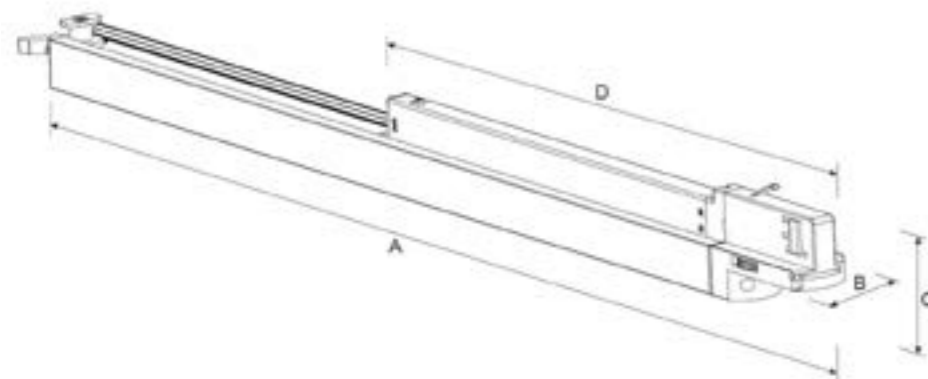

A - 650mm
B - 32.5mm
C - 52 mm
D - 436mm

CE IP20