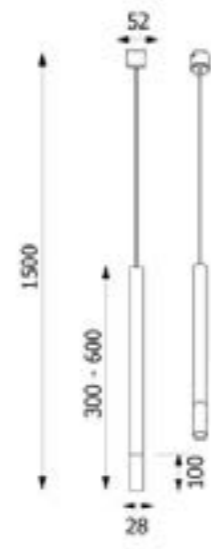

Dimensions

Length	800mm
Width	800mm
Projection	75mm

Assembly Linear Pendant

Finish	Satin Brass
Lamp	Inbuilt LED
Material	Metal
Max Wattage	26W

Dimensions	
Length	1150mm
Width	45mm
Drop	790mm (adjustable up to 3m)

Assembly Round Pendant

Finish Satin Brass

Lamp Inbuilt LED

Material Metal

Max Wattage 48W

Dimensions

Diameter 860mm

Drop 780mm

Virgo 90cm Pendant Light

Lamp	Inbuilt 126W LED
Material	Metal
Finish	RAL1005 Yellow

Dimensions	
Diameter	900mm
Drop	2500mm

Lamp	Inbuilt 48W LED
Material	Metal
Finish	RAL1005 Yellow
IP Rating	IP20

Dimensions	
Diameter	600mm
Drop	2500mm

Telescope Black & Copper Pendant

Description	Pendant
Light Source	1x G9
Voltage	230 Volts
Material	Metal
Dimensions	
Max drop:1500mm	
Ceiling plate diameter:52mm	
Tube diameter:28mm	

CE IP20

The Telescope Pendant is a very slim elegant pendant which can hang singularly or grouped together for a stunning effect