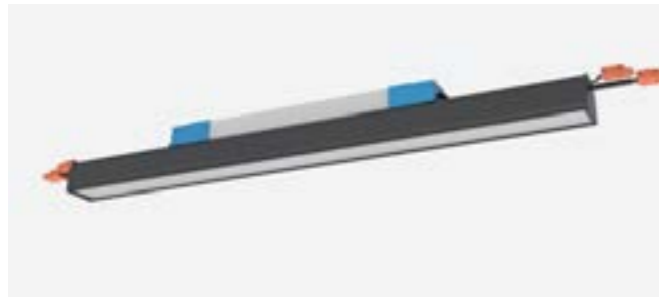

Accento T-12002520

Material	AL6063-T5
Finish	Black RAL9005
Diffuser nature	Prismatic
Wattage	28W
CCT	3000K - 6500K
CRI	Ra90
Lumen	2520Lm
Voltage	AC220-240V
Dimmable	No
IP Rating	IP20
Installation	Ceiling
Length	1200mm