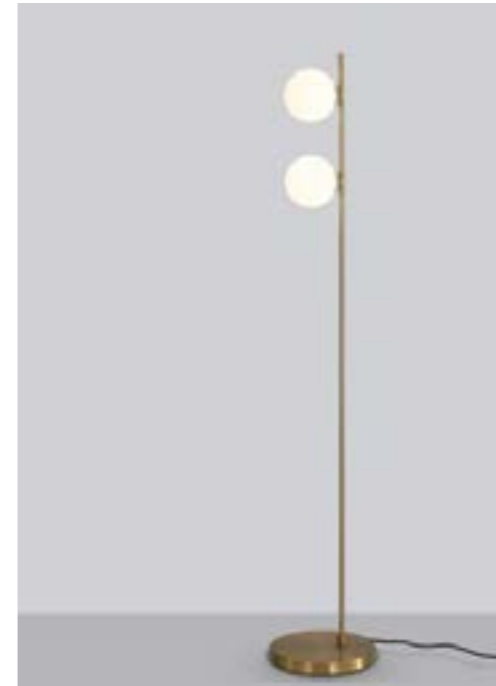

Lamp	1 x LED G9 20 x 7W
Material	Iron/Glass
Finish	Antique Gold/Opal
IP Rating	IP20

Dimensions	
Max Drop	5000mm
Fitting height	572mm
Fitting length	1554mm
Fitting width	780mm
Globe Ø	120mm
Ceiling plate Ø	100mm

CE IP20

Mardi Antique Black Floor Lamp

Mardi Antique Gold Floor Lamp

Lamp	2 x 7W LED G9
Material	Iron/Glass
Finish	Textured black/Opal
IP Rating	IP20

Dimensions	
Height	1400mm
Globe Ø	120mm
Base Ø	250mm

Lamp	2 x 7W LED G9
Material	Iron/Glass
Finish	Antique Gold/Opal
IP Rating	IP20

Dimensions	
Height	1400mm
Globe Ø	120mm
Base Ø	250mm

CE □ IP20

CE □ IP20

Mardi Antique Gold Table Lamp

Lamp	2 x 7W LED G9
Material	Iron/Glass
Finish	Antique Gold/Opal
IP Rating	IP20

Dimensions	
Height	450mm
Globe Ø	120mm
Base Ø	150mm