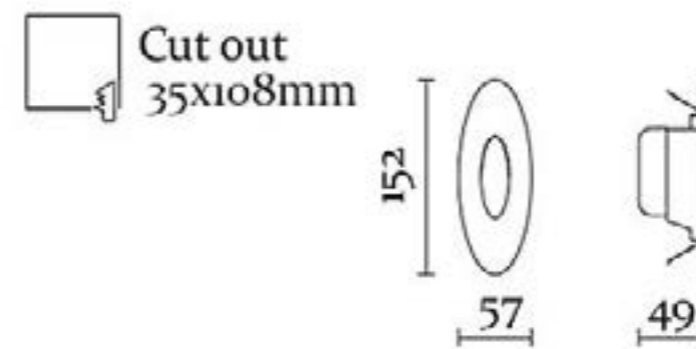

Dimensions

Height	152mm
Width	57mm
Recessed depth	49mm
Cut out	35mm x 108mm