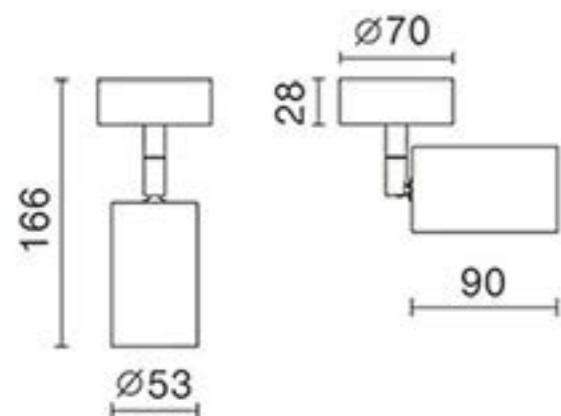

Dimensions

Spot $\varnothing$	53mm
Length	90mm
Base $\varnothing$	70mm
Max projection	166mm