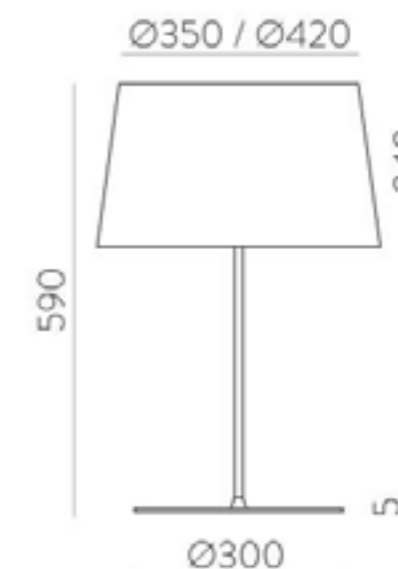

Dimensions

Length	800mm
Width	800mm
Projection	75mm

Assembly Linear Pendant

Finish	Satin Brass
Lamp	Inbuilt LED
Material	Metal
Max Wattage	26W

Dimensions	
Length	1150mm
Width	45mm
Drop	790mm (adjustable up to 3m)

Dimensions	
Height	1400mm
Globe Ø	120mm
Base Ø	250mm

CE □ IP20

CE □ IP20

Mardi Antique Gold Table Lamp

Lamp	2 x 7W LED G9
Material	Iron/Glass
Finish	Antique Gold/Opal
IP Rating	IP20

Dimensions	
Height	450mm
Globe Ø	120mm
Base Ø	150mm

Dimensions	
Backplate Ø	160mm
Backplate projection	30mm
LED arm Ø	20mm
LED arm length	81mm

CE □ IP20

Stiletto 15W Black Pendant Light

Stiletto 15W Black Table Lamp

Lamp	1 x E27 15W
Material	Metal/cotton
Finish	Textured Black
IP Rating	IP20

Dimensions	
Total drop	2500mm
Shade Ø	420mm
Shade height	240mm
Ceiling plate Ø	120mm

Lamp	1 x E27 15W
Material	Metal/cotton
Finish	Textured Black
IP Rating	IP20

Dimensions	
Height	590mm
Shade height	240mm
Shade Ø	420mm
Base Ø	300mm