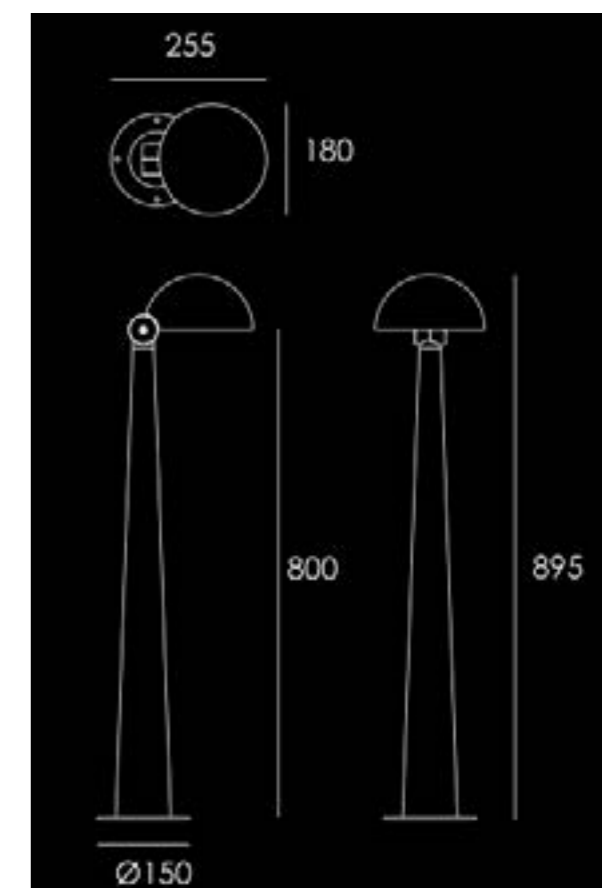

Lamp	LED SMD 3030
Material	Aluminium RAL9005 Black
Wattage	30 x 0.5W
CCT	3000K
Dimensions	
Height	895mm
Base Ø	150mm
Shade Ø	180mm