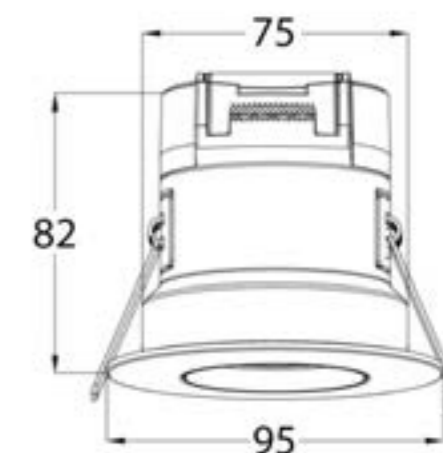

Dimensions

Diameter	95mm

Depth	82mm