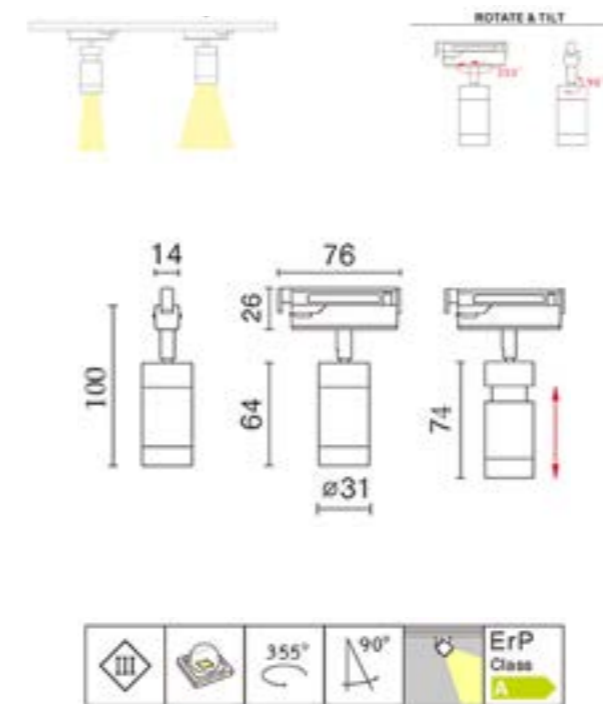

LED	LUMINAIRE CONSUMPTION	INPUT	LED COLOR
CREE	7.7W	24V	2700K

CE III IP20