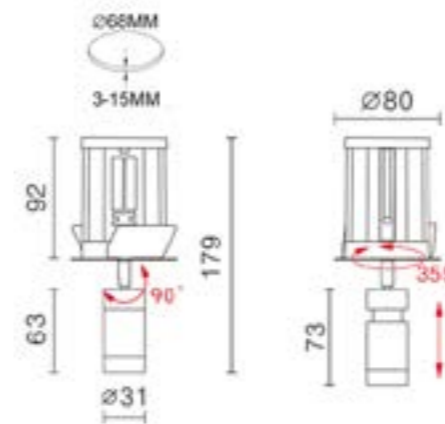

Finish	White
Wattage	7.7W
Voltage	24V
Light Source	LED 1 x7.7W CREE LED Built in
CCT	2100K with filter or 2700K
Lumens	550lm
Beam width	10 – 40°
LED Driver	Remote
Dimmable	Yes
Material	Aluminium
Optional Accessories	Gel filter 2100K

CE □ IP20

CE □ IP20