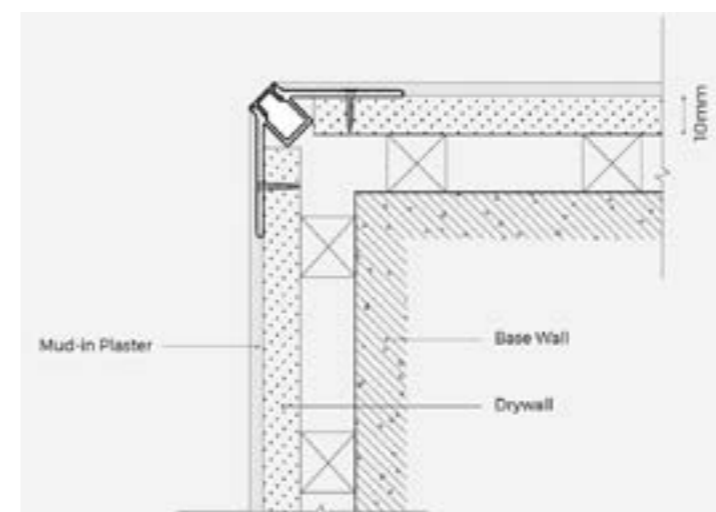

Model No NL_HC_BRIM2727_PROFILE

Material	AL6063-T5
Surface Processing	Anodizing
Diffuser	Opal Polycarbonate
Light Transmittance	>55%
Heat Dissipation	Max 9.6W/m

Accessories

End caps

End caps silver [without hole]	
NL_HC_BRIM2727_EC	
[2 pieces per set]	

End caps silver [with hole]	
NL_HC_BRIM2727_ECH	
[2 pieces per set]