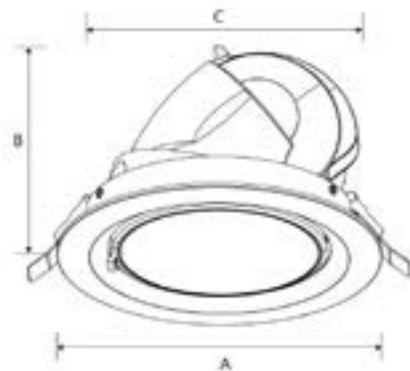

The Pivot recessed gimbal type downlighter has an opal white diffuser which provides a uniform wide beam (110°) light effect

This along with 350° horizontal / 40° vertical adjustability make it the ideal solution for wall washing with an even distribution of light from minimal number of light fittings

In addition to above, the fitting is supplied with a high CRI value of 90 making it perfect for washing display units or full walls of merchandise in retail settings

A - 180mm
B - 128mm
C - 160mm   Cut out - 165mm Diameter