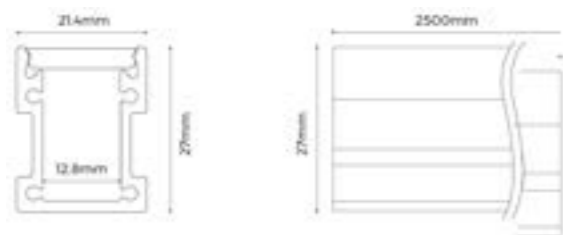

The AL6063-T aluminium profile undergoes a high quality surface treatment

The thick polycarbonate cover produces a no dot soft and uniform light effect

Profile and cover have IK10 impact and IP65 ingress protection and thus can be used widely in indoor & outdoor floors

When used in outdoor applications it is recommended to use an IP68 rated led strip cut and re-sealed accordingly to suit length of profile

Special orders can be made with complete fitting assembled including profile, cover, led strip inside, cable gland and pre-wired tail to length from the fitting