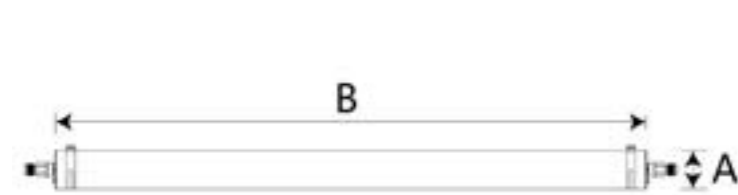

A - 75.2 mm
B - 1500mm