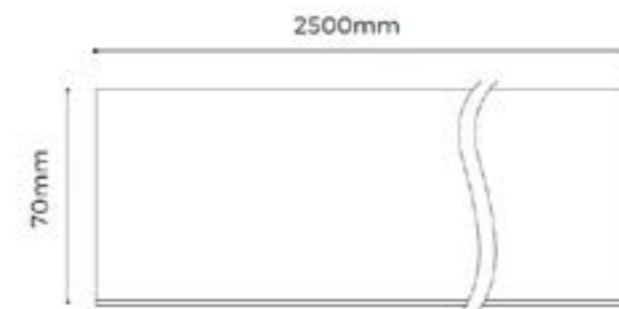

Length - 2500mm

Model No	NL_HC_LINP70_2.5_WH
Material	AL6063-T5
Finish	White
Wattage	25W/m
Voltage	24V
Diffuser	Opal Polycarbonate
Heat dissipation	Max 38W/m
Transmittance	>75%
Light Source	LED Flexstrip (Excluded)
Beam width	2500mm
LED Driver	Remote
Dimmable	Dependant of driver chosen