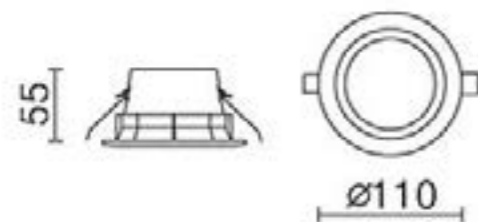

Finish	White with opal cover
--------	-----------------------

Dimensions

Diameter	110mm
Depth	55mm
Cut out \varnothing	90mm

Cut out : $\varnothing 90$

Cave GU10 Recessed Downlighter [Black]

The Cave GU10 Recessed Downlighter in black, also available in white has a very thin frame to create a high end effect for very clean ceiling design