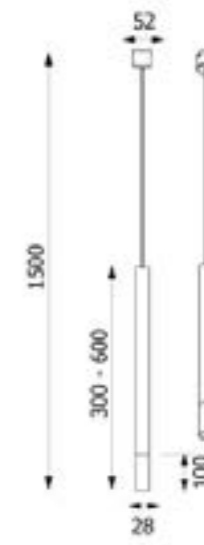

Dimensions

Length	800mm
Width	800mm
Projection	75mm

Assembly Linear Pendant

Finish	Satin Brass
Lamp	Inbuilt LED
Material	Metal
Max Wattage	26W

Dimensions	
Length	1150mm
Width	45mm
Drop	790mm (adjustable up to 3m)

Telescope Black & Brass Pendant

Description	Pendant
Light Source	1x G9
Voltage	230 Volts
Material	Metal
Dimensions	
Max drop:1500mm	
Ceiling plate diameter:52mm	
Tube diameter:28mm	

The Telescope Pendant is a very slim elegant pendant which can hang singularly or grouped together for a stunning effect

CE IP20

Telescope White & Copper Pendant

Description	Pendant
Light Source	1x G9
Voltage	230 Volts
Material	Metal
Dimensions	
Max drop:1500mm	
Ceiling plate diameter:52mm	
Tube diameter:28mm	

CE IP20

The Telescope Pendant is a very slim elegant pendant which can hang singularly or grouped together for a stunning effect

Telescope White & Gold Pendant

Description	Pendant
Light Source	1x G9
Voltage	230 Volts
Material	Metal
Dimensions	
Max drop:1500mm	
Ceiling plate diameter:52mm	
Tube diameter:28mm	

The Telescope Pendant is a very slim elegant pendant which can hang singularly or grouped together for a stunning effect