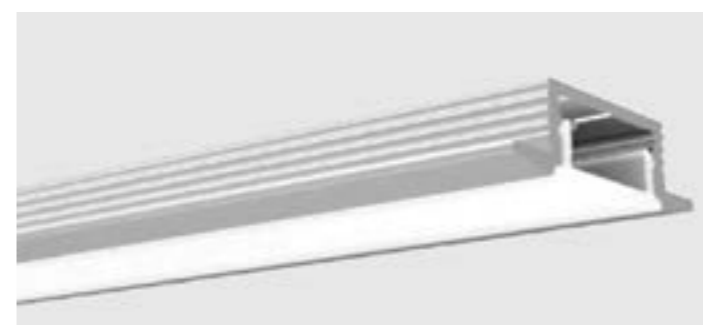

Meir 2507 Aluminium Channel

The MEIR2507 with its shallow 7mm depth is an ideal choice for recessing into joinery and with side bezels can hide any imperfections in routed channel

Due to the shallow gap between the led strip and PC diffuser, extra care is required in the selection of the led strip to avoid a 'dotted' effect through the diffuser

The MEIR2507 profile is ideally used as an option where it is not visible to the eye [e.g uplighting behind headboards or in joinery where it is concealed by a downstand]