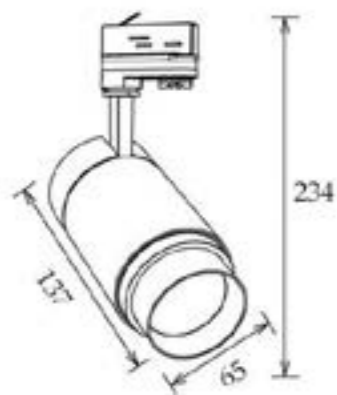

Lamp	15W Citizen cob LED inbuilt.
Finish	Black
Lumen	500-1500Lm

Dimensions	
Diameter	65mm
Length	137-165mm
Height	234mm