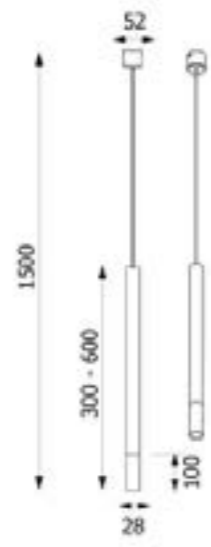

Dimensions

Length	800mm
Width	800mm
Projection	75mm

Assembly Linear Pendant

Finish	Satin Brass
Lamp	Inbuilt LED
Material	Metal
Max Wattage	26W

Dimensions	
Length	1150mm
Width	45mm
Drop	790mm (adjustable up to 3m)

Telescope Black & Copper Pendant

Description	Pendant
Light Source	1x G9
Voltage	230 Volts
Material	Metal
Dimensions	
Max drop:1500mm	
Ceiling plate diameter:52mm	
Tube diameter:28mm	

CE IP20

The Telescope Pendant is a very slim elegant pendant which can hang singularly or grouped together for a stunning effect

Telescope Black & Brass Pendant

Description	Pendant
Light Source	1x G9
Voltage	230 Volts
Material	Metal
Dimensions	
Max drop:1500mm	
Ceiling plate diameter:52mm	
Tube diameter:28mm	

The Telescope Pendant is a very slim elegant pendant which can hang singularly or grouped together for a stunning effect

CE IP20

Telescope White & Copper Pendant

Description	Pendant
Light Source	1x G9
Voltage	230 Volts
Material	Metal
Dimensions	
Max drop:1500mm	
Ceiling plate diameter:52mm	
Tube diameter:28mm	

CE IP20

The Telescope Pendant is a very slim elegant pendant which can hang singularly or grouped together for a stunning effect