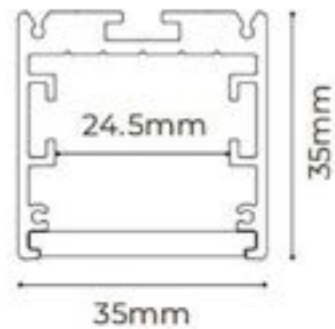

NL_HC_ZEN3535_COVER

Zen 3535 silicone flexible cover