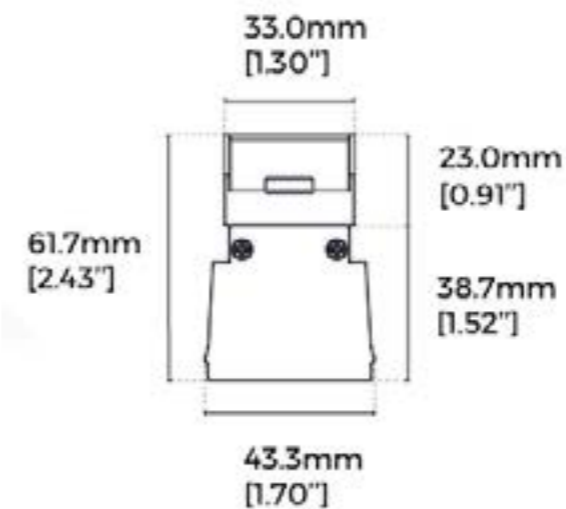

Accento T-6001275

Diffuser nature	Honeycomb
Material	AL6063-T5
Finish	Black RAL9005
Wattage	17W
CCT	3000K - 6500K
CRI	Ra90
Lumen	1275Lm
Voltage	AC220-240V
Dimmable	No
IP Rating	IP20
Installation	Ceiling
Length	600mm