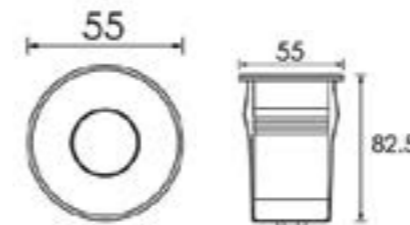

Exterior strong up light
Power LED inground light

Fitting diameter: 55mm x Depth: 82.5mm

Allow Ø85mm x H98mm space for housing in concrete

Finish	Stainless Steel
Wattage	2W
Voltage	24VDC
Light Source	Osram
Lumens	183
Beam width	9°
LED colour	Extra warm white
Dimmable	No
Material	Powder coated aluminium and tempered glass
Accessories	Honeycomb Louver