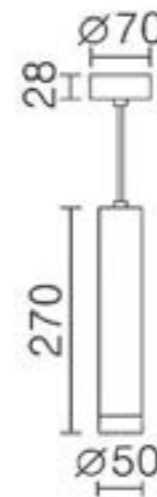

Dimensions

Length	800mm
Width	800mm
Projection	75mm

Assembly Linear Pendant

Finish	Satin Brass
Lamp	Inbuilt LED
Material	Metal
Max Wattage	26W

Dimensions	
Length	1150mm
Width	45mm
Drop	790mm (adjustable up to 3m)

Telescope White & Gold Pendant

Description	Pendant
Light Source	1x G9
Voltage	230 Volts
Material	Metal
Dimensions	
Max drop:1500mm	
Ceiling plate diameter:52mm	
Tube diameter:28mm	

The Telescope Pendant is a very slim elegant pendant which can hang singularly or grouped together for a stunning effect

Dimensions	
Diameter:	50mm
Height:	270mm
Ceiling plate:	Ø70 x H28mm
Cut out:	77 x 77mm

The Subway 6W LED white pendant light. With a clear front as standard but additional white cover available. Integral Triac LED driver inbuilt. ROHS compliant & CE certified. Also available in White

Dimensions	
Diameter:	50mm
Height:	270mm
Ceiling plate:	Ø70 x H28mm
Cut out:	77x77mm

The Subway 6W LED white pendant light. With a clear front as standard but additional white cover available. Integral Triac LED driver inbuilt. ROHS compliant & CE certified. Also available in Black