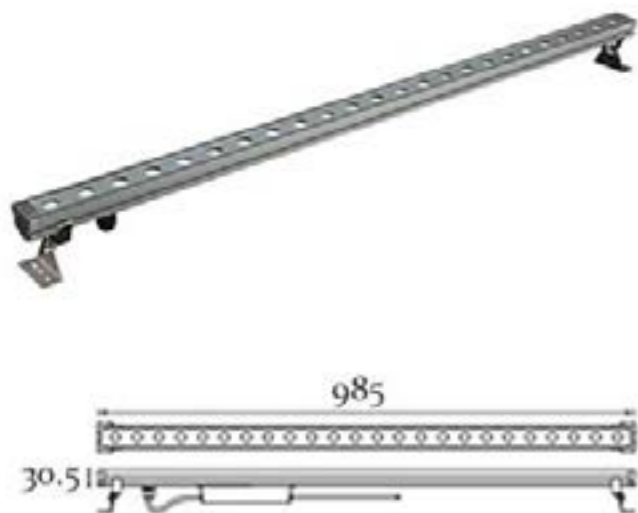

Ledbar 24x1W architectural linear wall washer, 3000K. Comes with the option of 2x 500mm lens hoods. In a grey die casted powder coated aluminium with 4mm tempered glass. 24 Volt DC, ROHS compliant & CE certified

Transformer sold separately. Please enquire for most suitable transformer

Lamp	24 x 1W Osram single colour LED.
Material	Powder coated aluminium and tempered glass.
Voltage	24V
Kelvin	3000K
Lumen	1976
Beam angle	20°
IP Rating	IP66
Dimmable	Yes
Driver	Not includede

Dimensions	
Height	30.5mm
Length	985mm

CE □ IP66