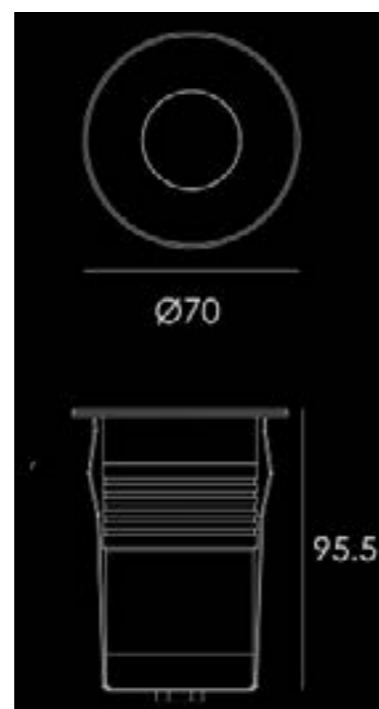

Lamp	NICHIA COB
Material	Aluminium KAP7037
Wattage	1 x 5W
CCT	3000K
Housing	Grey powdered coated aluminium housing box with 8mm of tempered glass..

Dimensions	
Diameter	70mm
Height	95.5mm