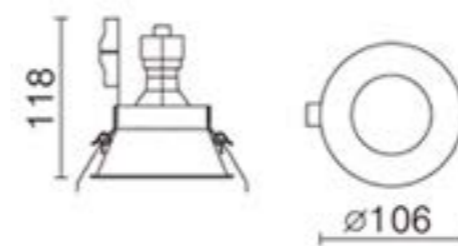

Units in mm

Finish	Black
Wattage	-
Voltage	230V
Light Source	1 x GU10 LED Bulb
CCT	-
CRI	-
Lumens	-
Beam width	-
Dimmable	Yes
Material	Housing Steel