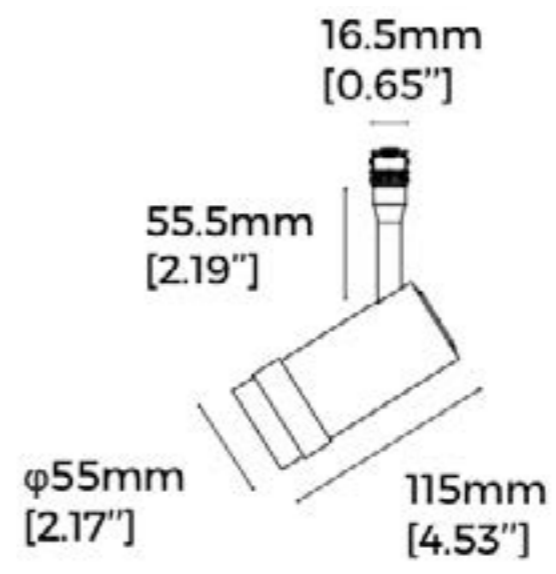

Material	AL6063-T5
Size	Ø55mm x 115mm
Lumens	470LM
Diffuser nature	Lens
Wattage	8W
CCT	2700K
CRI	Ra90
Beam angle	15° - 40° adjustable
Voltage	48V
Dimmable	Tuya Bluetooth
Finish	Black
IP Rating	IP20
Installation	Track mounted

CE IP20