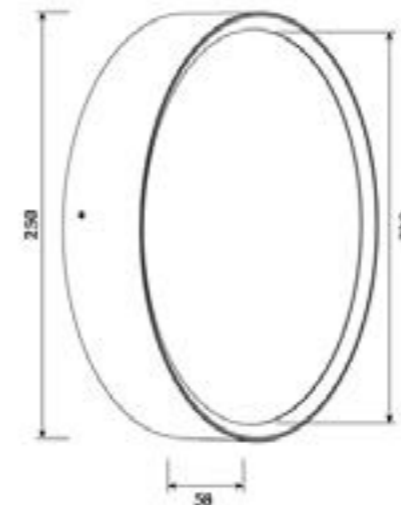

The Drum bulkhead with an IP65 rating for indoor & outdoor use

3CCT switchable between 3000K, 4000K and 5700K

Designed for general lighting applications while also widely used in public areas such as stairways, lobbies, receptions and corridors

Long lifetime of 50,000 hours

Wired to integral non-dimmable driver

Finish	White
Wattage	18W
Voltage	AC220-240VAC
Light Source	LED SMD
CCT	3CCT Switch selectable 3000K/4000K/5700K
CRI	≥80
Lumens	1500-1850
Beam width	110 °
LED Driver	In built
Dimmable	No
Material	Aluminium/PC