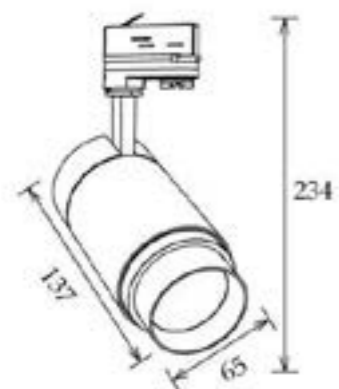

Dimensions

Diameter	65mm

Length	137-160mm

Height	234mm