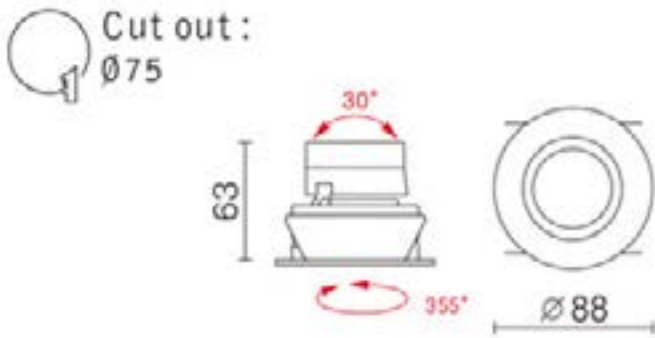

Dimensions

Diameter	95mm
----------	------

Depth	82mm
-------	------

CE □ IP54

Comfort GU10 White Recessed Downlight

The Comfort GU10 white recessed downlight. Also available in black.

Finish	White
Lamp	1 x GU10 supplied separately
Material	Metal
Voltage	230V
Dimmable	Yes
IP rating	IP20