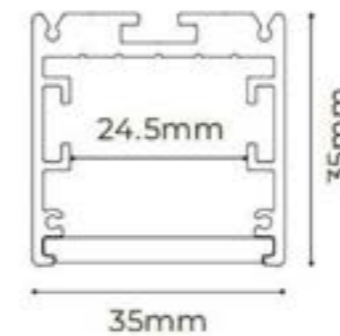

The Zen 3535 Profile with no cover

With a diameter of 3m and a 45° arc, thousands of styles can be made with the connections of lines and arcs. 8 profiles to make 3m circle.

Specially designed light source with diffusers producing homogeneous and soft lighting