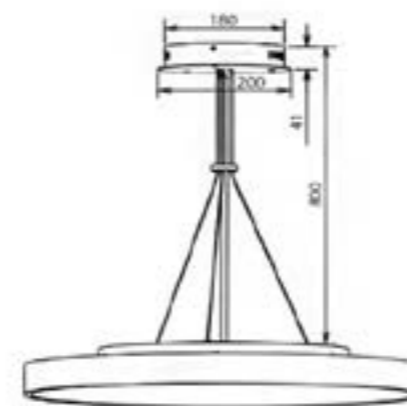

With wire harness suspension

Lamp	LED SMD
Material	Aluminium/PC
Max Wattage	60W
Dimmable	Dali
Finish	Black RAL 9005
Voltage	AC200-240VAC
CCT	3CCT – [3000K/4000K/5700K]
CRI	≥80
Lumens	5700- 6660
Beam width	120 °
LED Driver	Built in