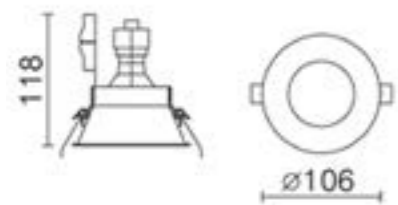

Deep anti -dazzled front frame enhance better glaring control

Available to select different lamps as an accent lighting or general lighting depending on the project

Diameter: 106mm
Recess Depth required: 118mm
Cut out size 100mm