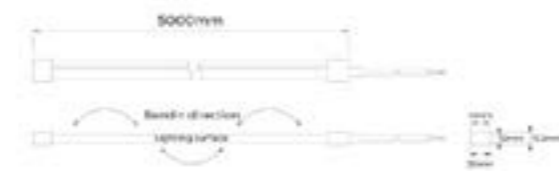

Neo 2700K 9.6W 48V Silicone Neon Strip

Neo 2700K is part of the side bend series which adopt unique optical structure design, featured in uniform lighting without shadow. The Neo design qualifies it for line outlining, indoor & outdoor decorative lighting.

12mm width flat luminous surface, applied for indoor & outdoor decorative lighting, architectural outline lighting, etc.

High light efficacy, LM80 proved

Silicone extrusion process, IP67 protection level

Systematic installation solution for different installation requirements

Material	Silicone
CCT	2700K
Voltage	48V
Wattage	9.6W
Max tape length	20m
Lumen	410Lm