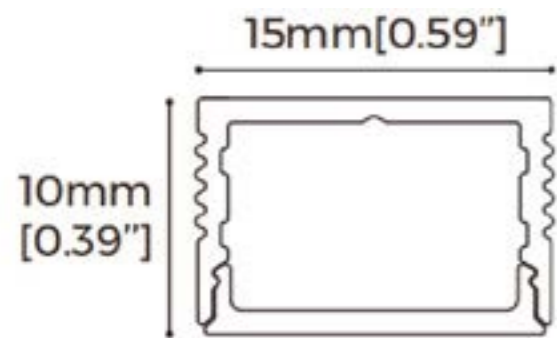

Accessories

Mounting clip

NL_HC_ARG1510_CLIPS

End caps

NL_HC_ARG1510_ECAPS

The Argyle1510 aluminium channel is supplied in 2.5m lengths and comes complete with white diffuser cover for consistent homogenous light effect

The profile can be used as a surface mount fitting or can be flush mounted in joinery that has been routed out to suit dimensions below

Channel is also provided with 2x PC end caps

It can be used with a range of led strips but ideally with strips with narrow led spacing to maintain 'dot free' effect