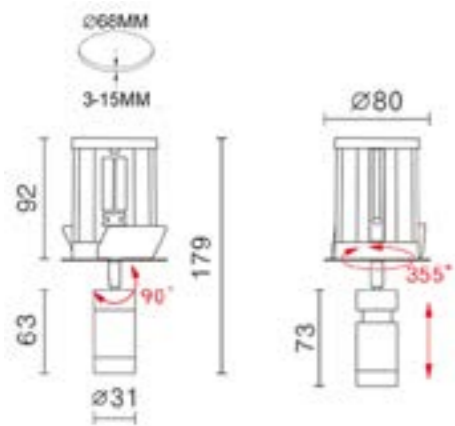

Finish	Black
Wattage	7.7W
Voltage	24V
Light Source	LED 1 x7.7W CREE LED Built in
CCT	2100K with filter or 2700K
Lumens	550lm
Beam width	10 – 40°
LED Driver	Remote
Dimmable	Yes
Material	Aluminium
Optional Accessories	Gel filter 2100K