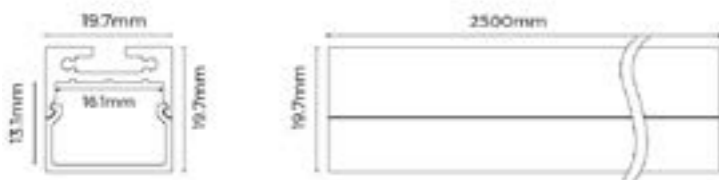

Model No NL_25_KODA_2.5M

Material AL6063-T5

Surface Processing Anodized

Diffuser Opal Polycarbonate

Light Transmittance >85%

Heat Dissipation Max 15W/m

Accessories

End Caps

NL_KODA_ENDCAPS
End cap without hole [2 pieces]

NL_KODA_ENDCAPS_HOLE
End cap with hole [2 pieces]

Mounting Clips

NL_KODA_MOUNTCLIP
Mounting Clip [4 pieces per set]

Suspension Kit

NL_KODA_WJUN
suspension kit 2M [with ceiling rose]

NL_KODA_NOJUN
suspension kit 2M [no ceiling rose]