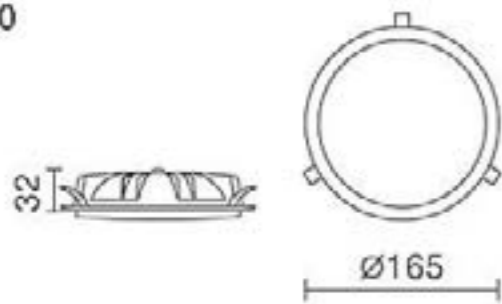

Lamp	Osram 36x0.2W 2835SMD LED inbuilt.
Finish	White
Dimensions	
Diameter	165mm
Recessed Depth	32mm
Projection	6mm
Cut out ø	150mm

Cut out :
Ø150

Canyon 2 Downlighter