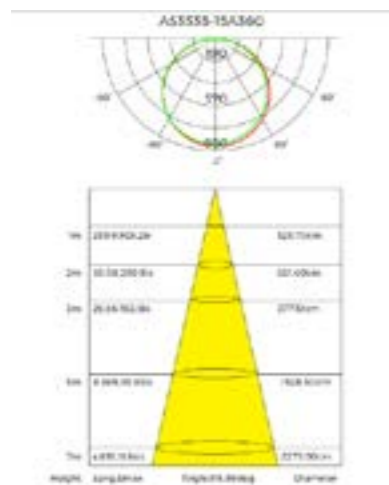

Φ 1.5M, circular luminaires of downward lighting

High quality surface treatment in black

Adopt silicone flexible diffuser, producing uniform and soft light

Two-in-one pendant cable, beautiful overall effect

Two installation ways: pendant and surface mounted

Model No	NL_HC_ORBITAL_DWN
Size	1500 x 35mm
Diffuser material	Silicone
Lumens	2850LM
Wattage	90W
CCT	4000K
CRI	>80/>95
Beam angle	120 °
Lighting direction	Downward
Input voltage	240V
Power factor	<0.9
Electric Grade	Class II
Driver	Included
Dimming	No dimming
Colour	Black