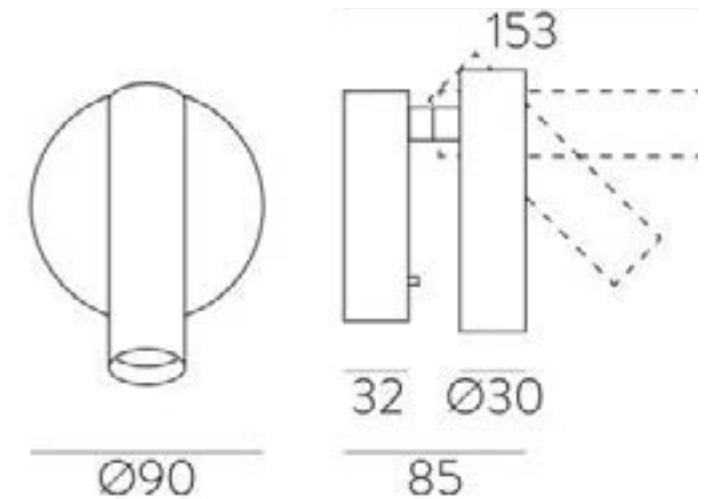

Anza Nickle Recessed Wall Light

Lamp	1 x LED 3W
Material	Aluminium/Iron
Finish	Matt Nickle
Kelvin	3000K
Lumen	315Lm
IP Rating	IP20
Dimensions	
Backplate Ø	90mm
Projection	95mm
Lamp length	110mm
Lamp opening Ø	30mm

CE IP20

Anza Bronze Wall Light

Lamp	1 x LED 3W
Material	Aluminium/Iron
Finish	Bronze
Kelvin	3000K
Lumen	315Lm
IP Rating	IP20
Dimensions	
Backplate Ø	90mm
Min Projection	85mm
Lamp opening Ø	30mm

CE IP20