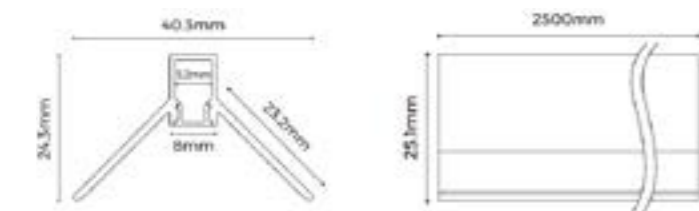

Diffuser Opal Polycarbonate

Light Transmittance >55%

Max W tape

Heat Dissipation Max 9.6 W/m

Accessories

End Caps

NL_VERGE_ENDCAPS_WHOLE
[2 pieces]

NL_VERGE_ENDCAPS_NOHOLE
[2 pieces]