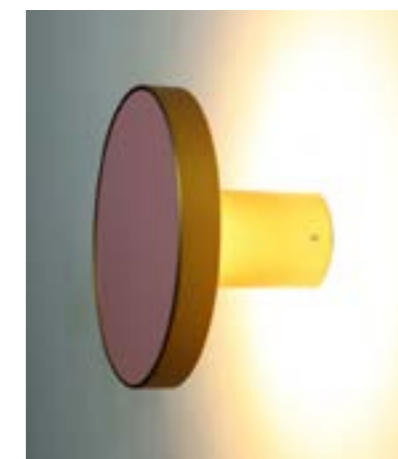

Dimensions	
Diameter	150mm
Projection	100mm

Moon Base Gold LED Wall Light with Orange Ceramic

Available with black marble, green marble, white marble, orange ceramic, pink metal and gold metal.

Lamp	Inbuilt 10.5W LED
Material	Aluminium
Finish	Gold
IP Rating	IP20

Dimensions	
Diameter	150mm
Projection	100mm

Moon Base Gold LED Wall Light with Pink Metal

Available with black marble, green marble, white marble, orange ceramic, pink metal and gold metal.

Lamp	Inbuilt 10.5W LED
Material	Aluminium
Finish	Gold
IP Rating	IP20

Dimensions	
Diameter	150mm
Projection	100mm

Moon Base Gold LED Wall Light with White Marble

Available with black marble, green marble, white marble, orange ceramic, pink metal and gold metal.

Lamp	Inbuilt 10.5W LED
Material	Aluminium
Finish	Gold
IP Rating	IP20

Dimensions	
Diameter	150mm
Projection	100mm

CE  IP20

Sive Brass Adjustable Spotlight

The Sive adjustable wall lamp has an arm that rotates the primary light fixture to any position and a simple wall mounting. It can be installed in almost any outdoor or bathroom setting.