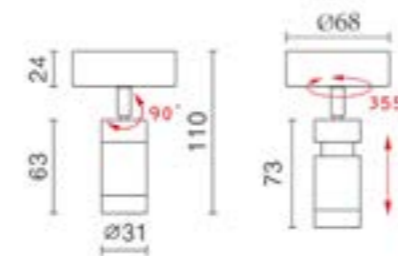

The Micro 7.7W adjustable 24V white surface spotlight, with beam adjustment of 10-40° comes with antiglare honeycomb

This is a very compact product with an elegant & mini sized design. It is convenient for the end user to adjust the focus and beam angle. Precise light distribution is not only good for highlighting artworks in a showcase, but also good for restaurants and private homes

Finish	White
Wattage	7.7W
Voltage	24V
Light Source	1 x 7.7W CREE LED Built in
CCT	2100K with gel filter or 2700K
Lumens	550lm
Beam width	10 – 40°
LED Driver	Remote
Dimmable	Yes
Material	Aluminium
Optional Accessory	Gel Filter 2100K