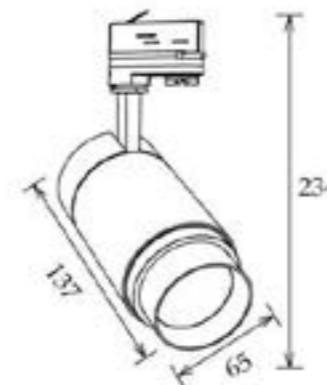

Lamp	15W Citizen cob LED inbuilt.
Finish	White
Lumen	500-1500Lm

Dimensions	
Diameter	65mm
Length	137-165mm
Height	234mm