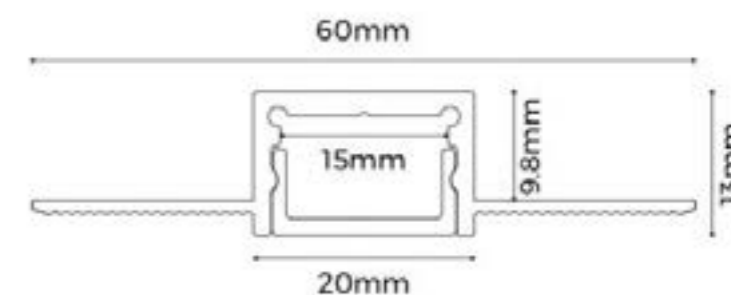

Finish	White RAL9003
Material	AL6063-T5
Light	
Transmittance	60%
Diffuser nature	White prismatic
Installation	Recessed
IP Grade	IP20
Dimensions	
Length	2500mm