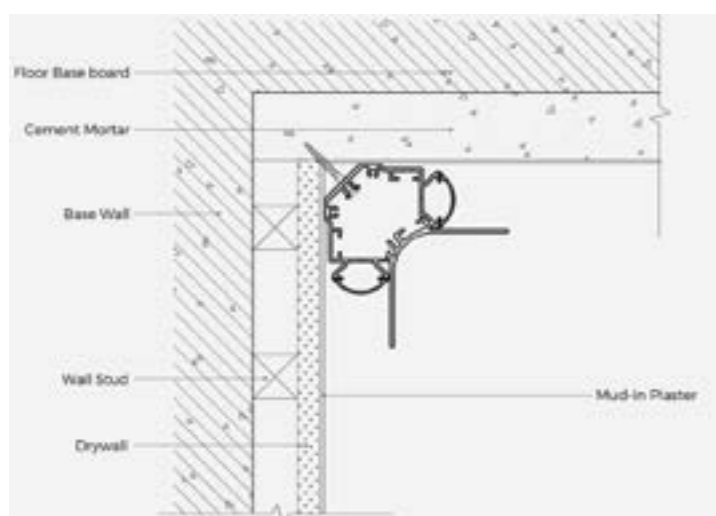

The DUAL7070 can be applied to plasterboard finish wall / ceiling juncture to create decorative double sided light effect

The arc shaped white polycarbonate cover is designed for a wider luminous surface

The fixing bracket provides a detachable snap on design which makes it easy to install

The visible metal cover which comes standard RAL9003 white can be painted over to allow it to blend seamlessly with the room surface colours if required

Model No NL_HC_25M_DUAL7070

Material AL6063-T5

Surface Processing Spraying RAL9003 white

Diffuser Opal Polycarbonate

Light Transmittance >70%

Heat Dissipation Max 14.4W/m

Accessories

Mounting clip

NL_DUAL_ENDCAPS
[Silver x2 pieces]