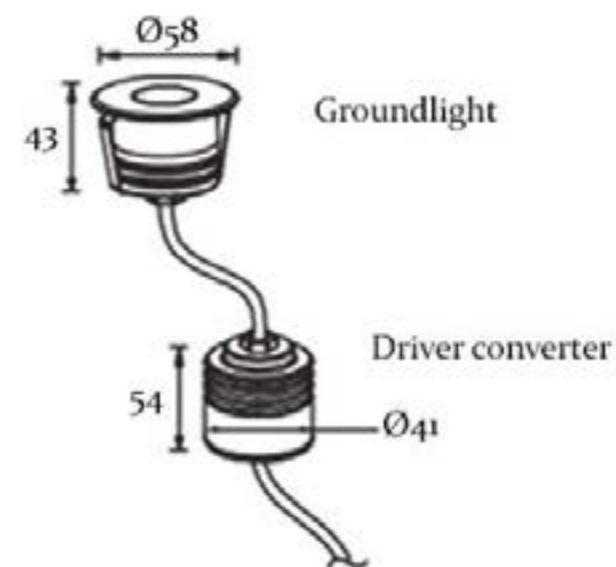

The Skylark 1×2.1W recessed LED ground light, 2000K. Most suitable for joinery application. In a dark grey powder coated aluminium with 7mm tempered glass. 24 Volt DC, ROHS compliant & CE certified.

Lamp	1 x 2.1W Osram single colour LED.
Material	Powder coated aluminium and tempered glass.

Dimensions	
Diameter	58mm
Depth	43mm
Cut out	42mm (48mm required for driver converter)