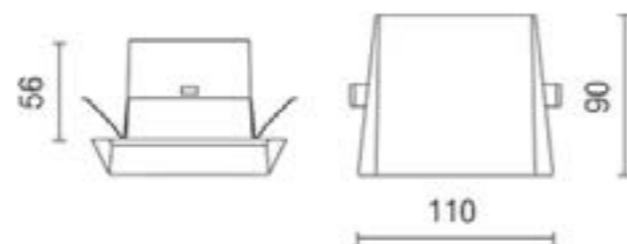

Dimensions	
Length:	110mm
Height:	90mm
Projection from wall:	20mm
Cut out:	77x77mm

Housing for concrete installation

Material: Steel

Units in mm

CE IP54

Crevasse Silver Recessed LED Guide Light

The Crevasse 1.2W silver recessed LED guide light, 3000K c/w integral HEP driver. Also available in white or black.