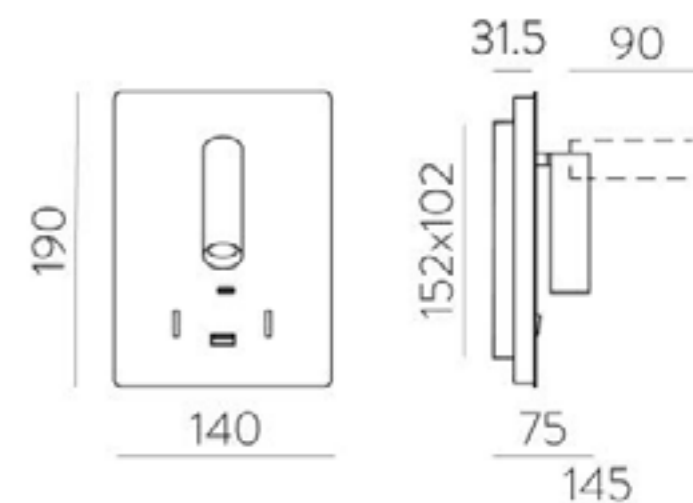

Lamp	1 x LED 12W + 1 x LED 3W
Material	Aluminium/Iron/PMMA
Finish	Textured Black
Kelvin	3000K
Lumen	12W: 970Lm x 3W: 285Lm
IP Rating	IP20

Dimensions	
Height	190mm
Width	140mm
Projection	31.5mm
Max Projection	145mm
Backplate dimensions	152mm x 102mm