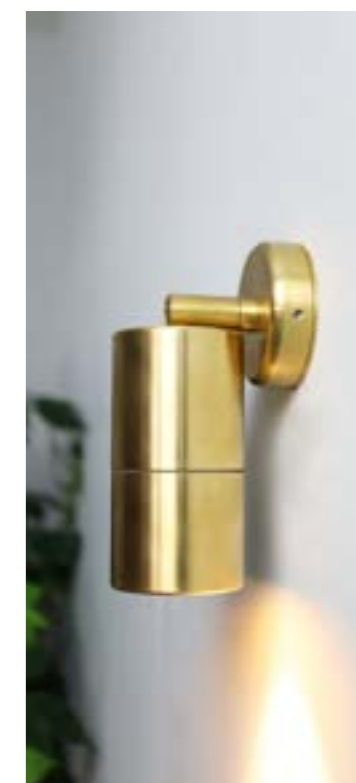

Sive Brass Adjustable Spotlight

The Sive adjustable wall lamp has an arm that rotates the primary light fixture to any position and a simple wall mounting. It can be installed in almost any outdoor or bathroom setting.

Finish	Brass
Lamp	1 x GU10
Material	Metal
Max Wattage	35W

Dimensions

Length	110mm
Diameter	55mm
Backplate ø	70mm

CE □ IP54