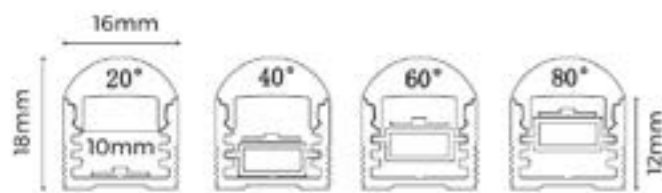

The LASE1612 profile and removable carrier allows a range of beam angles to be achieved [20°, 40°, 60° & 80°]

It is an ideal option for mounting onto a ceiling to minimize overspill and wastage of light beyond a defined horizontal area below [e.g countertop or desk surface]