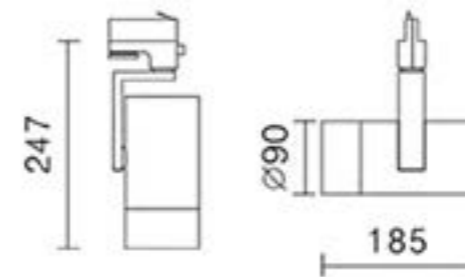

Lamp	1x 25W Citizen COB LED inbuilt.
Finish	Black
Dimensions	
Spot ø	90mm
Length	185mm
Max projection	247mm