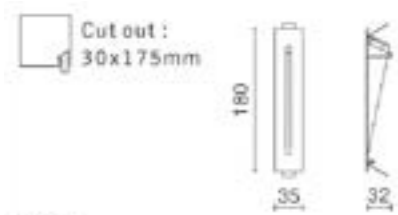

180lm

Units in mm