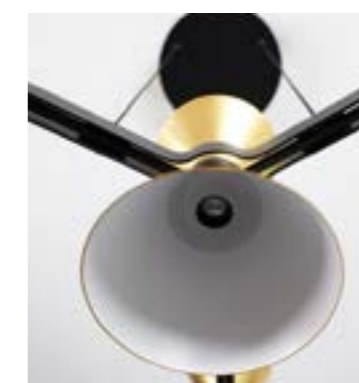

Lamp	Inbuilt 36W LED
Finish	Champagne
Dimmable	Yes
Kelvin	3000K

Dimensions	
Width	900mm
Max drop	1800mm (adjustable)
Lamp height	205mm
Ceiling plate dimensions	560mm x 170mm

Shuttle 4 Suspension

The Shuttle 4 suspension, producing both up and down-lighting, has a combination of minimalist geometry and elegant streamlines, the contrasting experience of black, breaks the visual balance of the space and creates a high-level decorative interest. The subtle up-lighting from the mid section highlights the champagne gold finish. Available in a 1 light, 3 light and 9 light.

Lamp	Inbuilt 48W LED
Finish	Champagne
Dimmable	Yes
Kelvin	3000K

Dimensions

Arm length	470mm
Max drop	1800mm (adjustable)
Lamp height	205mm
Ceiling plate ø	270mm
Diameter	800mm

Shuttle 9 Suspension

The Shuttle 9 suspension, producing both up and down-lighting, has a combination of minimalist geometry and elegant streamlines, the contrasting experience of black, breaks the visual balance of the space and creates a high-level decorative interest. The subtle up-lighting from the mid section highlights the champagne gold finish. Available in a 1 light, 3 light and 4 light.