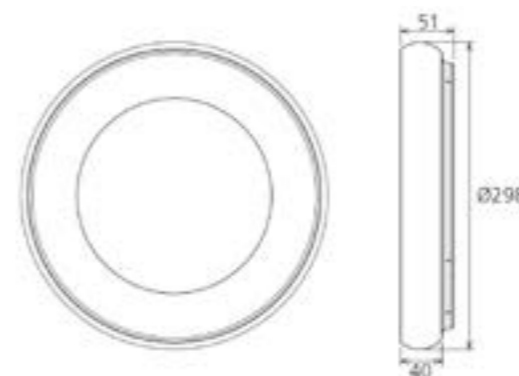

Urban Downlighter

Finish	Black or White
Lamp	COB
Material	PC
Max Wattage	8W
Kelvin	2700K
IP Rating	IP20
Lumen output	800-1000lm
Beam angle	30°
Dimmable	Yes

Dimensions	
Width	95mm
Length	95mm
Height	125mm

CE IP20

Donut Surface Ceiling Fitting

The Donut has a hollow shape which brings vitality into an ordinary lamp body and offers an appealing 3D effect

The Donut breaks from other traditional flush mounted ceiling lights with its modern arc luminous surface

The fitting can bring a subtle touch of elegance in a cost effective way to commercial projects and public areas. Also ideal for use in homes, hotels, restaurants, & cafes

Installation is made easier with a rotating buckle mechanism

Finish	Black
Wattage	18W
Voltage	AC220-240VAC
Light Source	2835 SMD LED in built
CCT	3000K
CRI	≥80
Lumens	1450
Beam width	120 °
LED Driver	Built in
Dimmable	No
Material	Aluminium

CE IP40