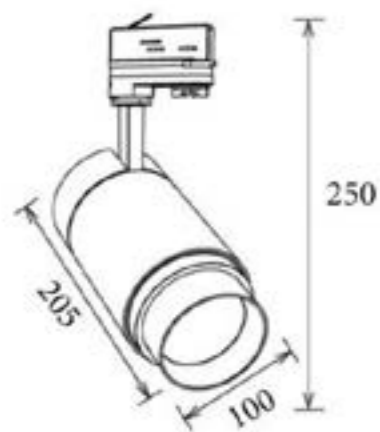

Dimensions

Diameter	100mm
Length	175-205mm
Height	250mm