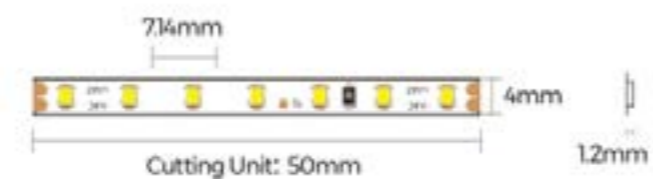

Dimensions

Roll size	
Width	8mm
Length	Max 5m
Height	1.2mm