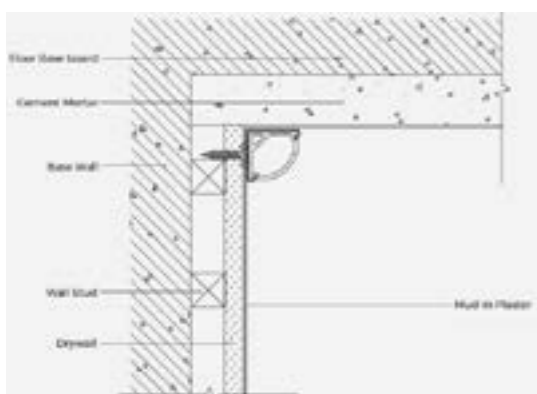

Model No NL_HC_APEX1616_PROFILE

Material	AL6063-T5
Surface Processing	Anodizing
Diffuser	Opal Polycarbonate
Light Transmittance	>70%
Heat Dissipation	Max 13W/m

Accessories - sold separately

Mounting clip

NL_HCAPEX_FCSS	
[4 pieces per set]	

End caps

End caps [without hole]	
NL_HC_APEX1616_ECH	
[2 pieces per set]	

End caps [with hole]	
NL_HC_APEX1616_EC	
[2 pieces per set]