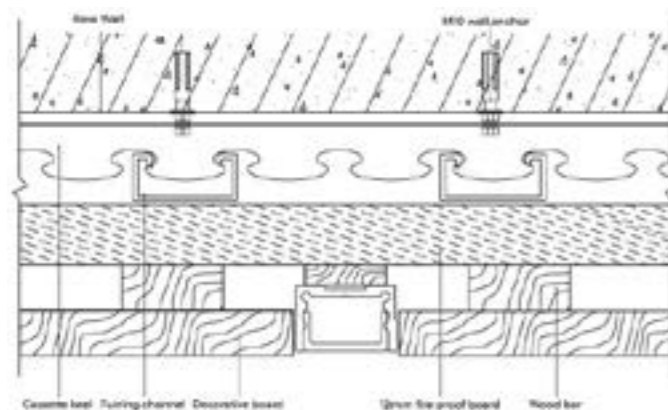

The profile can be used as a surface mount fitting or can be flush mounted in joinery that has been routed out to suit dimensions below

Channel is also provided with 2x PC end caps

It can be used with a range of led strips but ideally with strips with narrow led spacing to maintain 'dot free' effect