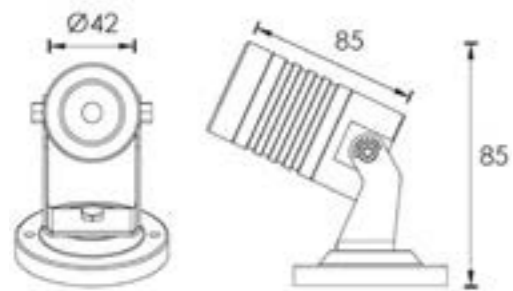

4.1 W RGB LED Mini Surface Pinspot 24V [Black]

The 4.1W black RGB surface dimmable pinspot 24VDC, 30°. Ideal for highlighting & focusing on individual areas i.e tables & walls. ROHS compliant & CE certified

Diameter: 42mm
Length: 85mm
Standard Projection: 85mm

Units in mm

Finish	Black Ral 9005
Wattage	4.1W
Voltage	24V DC
Light Source	1 x 3W RGB 3 in 1 Full Colour LED Total consumption is 4.1W
Lumens	95 lumens
Beam width	30°
LED Driver	Remote driver -24VDC
LED colour	RGB colour changing
Dimmable	Yes - Triac / PWM 1-10V / Dali
Material	Aluminum anodized

CE IP66

2.6W Black 2100K Surface Dimmable Pinspot 24VDC, 15°

The 2.6W black 2100K extra warm white surface dimmable pinspot 24VDC, 15°. Ideal for highlighting & focusing on individual areas i.e tables & walls. ROHS compliant & CE certified.

Lamp	1 x 2W Osram LED. Total consumption is 2.6W
Finish	Black

Dimensions	
Diameter	42mm
Length	85mm
Projection	85mm

CE □