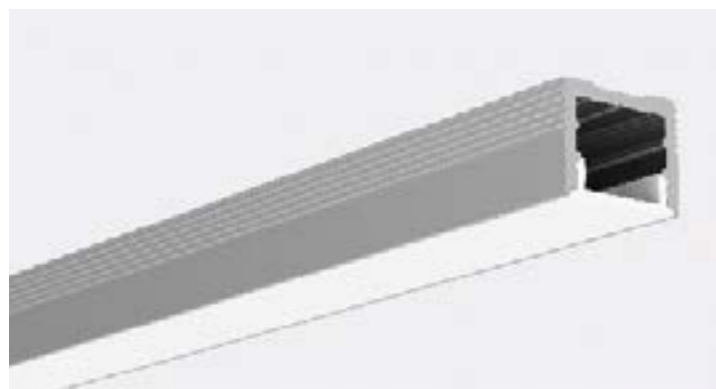

NL_ALBA_XL_MOUNTCLIP

End caps

NL_HC_ALBA_XL_ECAP
Silver end caps without holes [2 pieces per set]

BL_HC_ALBA_XL_ENCAP_WH
Silver end caps with holes [2 pieces per set]

Alba 1613 Aluminium Channel

The Alba1613 aluminium channel is supplied in 2.5m lengths and comes complete with white diffuser cover for consistent homogenous light effect