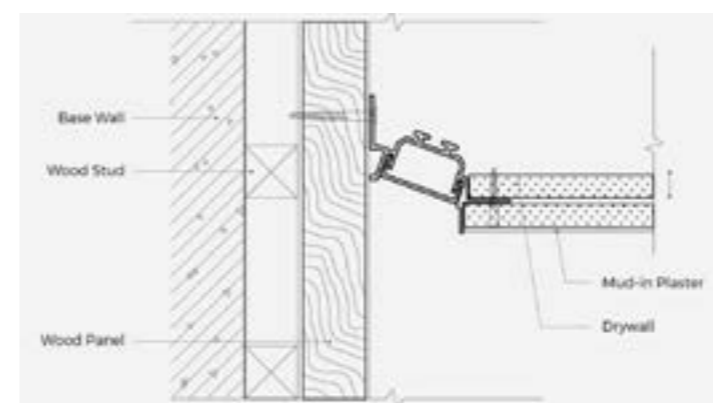

Accessories

End Caps

NL_HANGER_ENDCAPS

End cap without hole
[White x2 pieces]

Dual 7070 Aluminium Channel

The DUAL7070 can be applied to plasterboard finish wall / ceiling juncture to create decorative double sided light effect