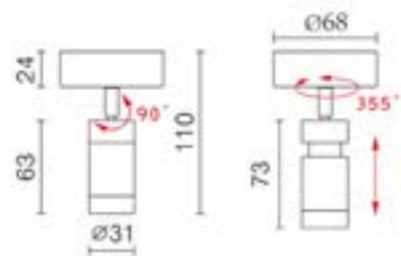

The Micro 7.7W adjustable 24V black surface spotlight, with beam adjustment of 10-40° comes with antiglare honeycomb

This is a very compact product with an elegant & mini sized design. It is convenient for the end user to adjust the focus and beam angle. Precise light distribution is not only good for highlighting artworks in a showcase, but also good for restaurants and private homes

Finish	Black
Wattage	7.7W
Voltage	24V
Light Source	1 x 7.7W CREE LED Built in
CCT	2700K, 2100K with gel filter
Lumens	550lm
Beam width	10 – 40°
LED Driver	Inbuilt
Dimmable	Yes
Material	Aluminium
Optional Accessory	Gel Filter 2100K

CE IP20