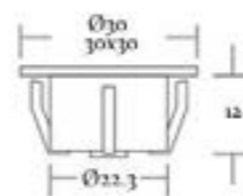

Lamp	0.3W LED

Dimensions	

Diameter	30mm

Depth	12mm

Cut out ø	24mm