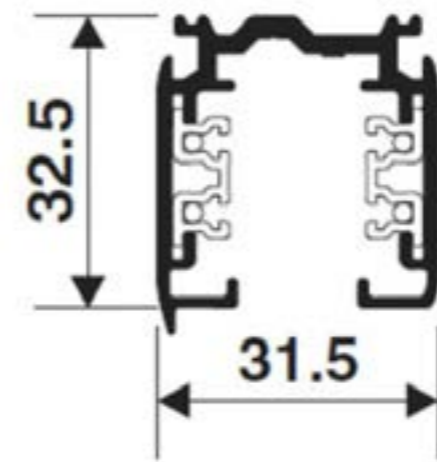

Dimensions

Length	2 metres.
Width	31.5mm
Height	32.5mm

Connectors are available to meet custom lengths.