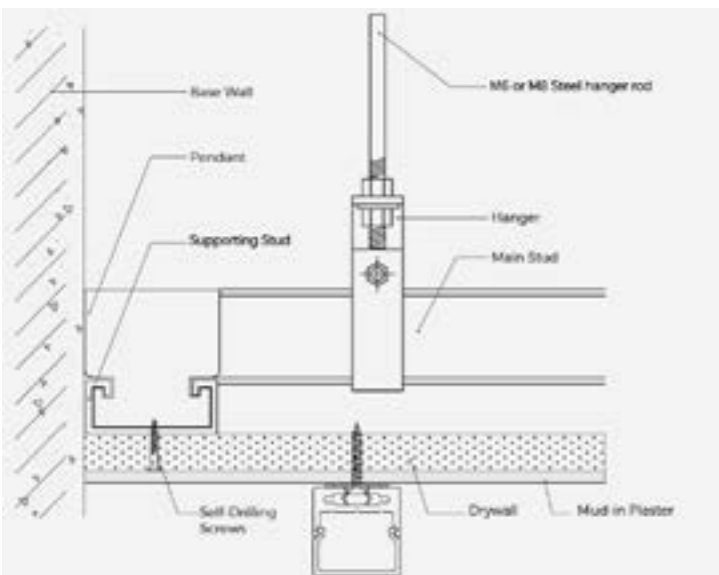

Model No NL_25_KODA_2.5M

Material AL6063-T5

Surface Processing Anodized

Diffuser Opal Polycarbonate

Light Transmittance >85%

Heat Dissipation Max 15W/m

Accessories

End Caps

NL_KODA_ENDCAPS
End cap without hole [2 pieces]

NL_KODA_ENDCAPS_HOLE
End cap with hole [2 pieces]

Mounting Clips

NL_KODA_MOUNTCLIP
Mounting Clip [4 pieces per set]

Suspension Kit

NL_KODA_WJUN
suspension kit 2M [with ceiling rose]

NL_KODA_NOJUN
suspension kit 2M [no ceiling rose]