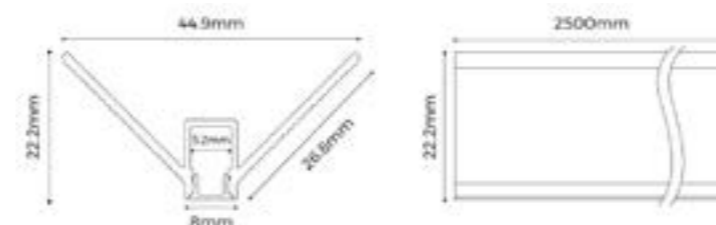

Model No NL_HC_BRIM2727_PROFILE

Material	AL6063-T5
Surface Processing	Anodizing
Diffuser	Opal Polycarbonate
Light Transmittance	>55%
Heat Dissipation	Max 9.6W/m

Accessories

End caps

End caps silver [without hole]	
NL_HC_BRIM2727_EC	
[2 pieces per set]	

End caps silver [with hole]	
NL_HC_BRIM2727_ECH	
[2 pieces per set]