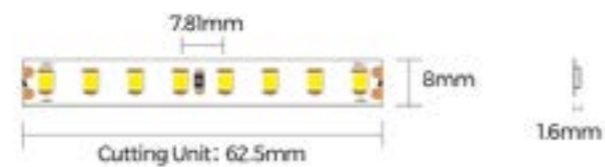

Dimensions

Roll size	
Width	8mm
Height	1.6mm
Length	5m