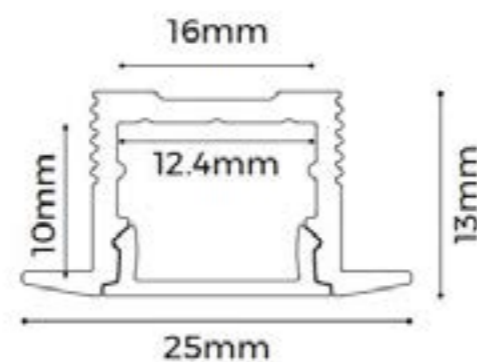

Dimensions	
Length	2500mm

Holm 2513

Finish	White RAL9003
Material	AL6063-T5
Light	
Transmittance	60%
IP Rating	IP20
Diffuser nature	White prismatic
Installation	Recessed

Dimensions	
Length	2500mm

CE □ IP20