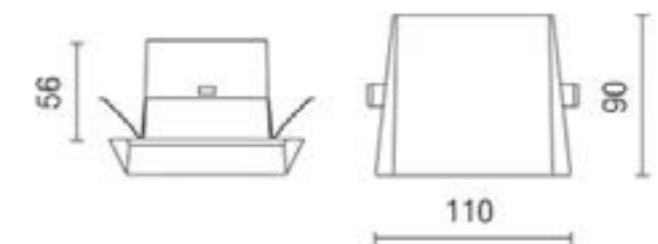

Dimensions	
Length:	110mm
Height:	90mm
Projection from wall:	20mm.
Cut out:	77x77mm

Housing for concrete installation

Material: Steel

Units in mm

CE IP54

Crevasse White Recessed LED Guide Light

The Crevasse 1.2W white recessed LED guide light, 3000K c/w integral HEP driver. Also available in silver or black