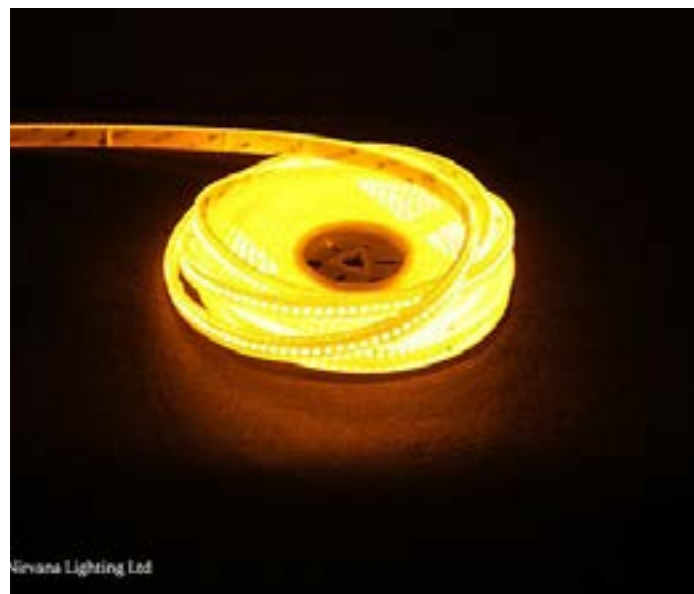

14.4W/m 24V IP67 LED Amber Yellow Flexstrip, 5 metre roll

14.4W/m 24V IP67 LED amber yellow flexstrip. 5 metres per roll. Green technology, environmental friendly, high energy saving and light efficiency. Applications: Cove lighting, Architectural lights for corridors, windows and decorative lighting for events, bars and night clubs.

Colour	Amber Yellow
Voltage	24VDC