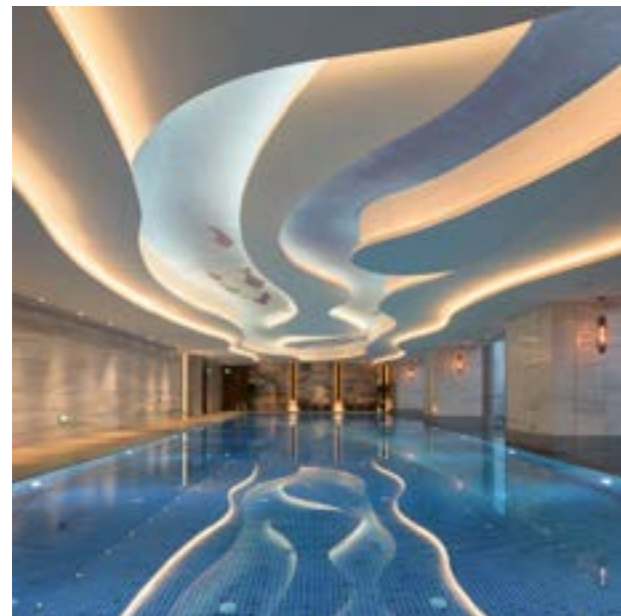

Dimensions

Roll size	
Max length	20m
Width	12mm
Height	1.6mm