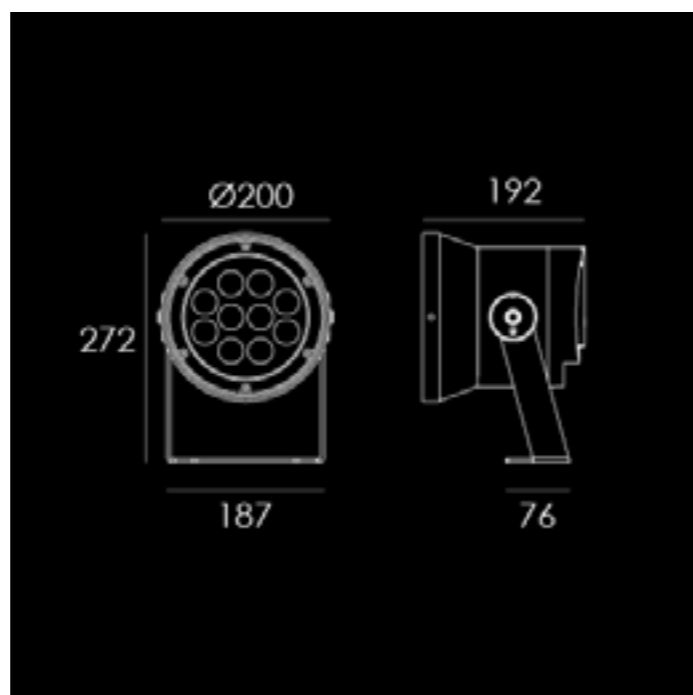

* shown with hood

CE IP66

CE