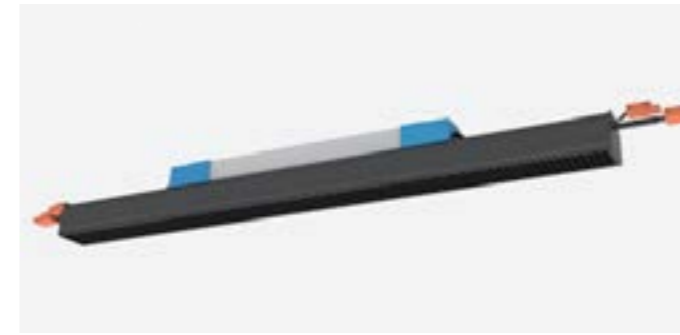

Accento T-6001275

Diffuser nature	Honeycomb
Material	AL6063-T5
Finish	Black RAL9005
Wattage	17W
CCT	3000K - 6500K
CRI	Ra90
Lumen	1275Lm
Voltage	AC220-240V
Dimmable	No
IP Rating	IP20
Installation	Ceiling
Length	600mm