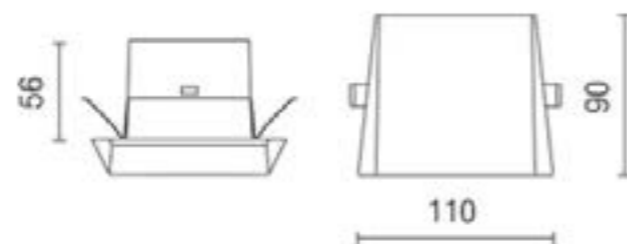

Dimensions	
Length:	110mm
Height:	90mm
Projection from wall:	20mm
Cut out:	77x77mm

Housing for concrete installation

Material: Steel

Units in mm

CE IP54

Hood Wall Light

Finish	White
Lamp	SMD LED
Material	Aluminium
Max Wattage	3W
Kelvin	2700K
IP Rating	IP20
IK Rating	IK06
Lumen output	164-172lm
Beam angle	60°