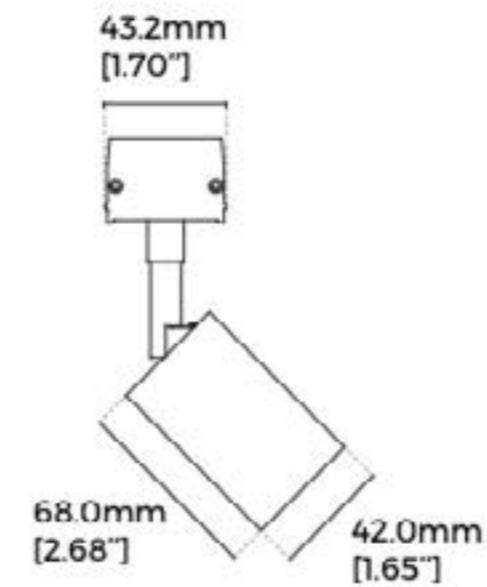

Accento T-2.8

Material	AL6063-T5
Finish	Black RAL9005
Spotlight angle	36°
Wattage	2 x 8W
CCT	3000K
CRI	Ra90
Lumen	2 x 520Lm
Voltage	AC220-240V
Dimmable	No
IP Rating	IP20
Installation	Ceiling