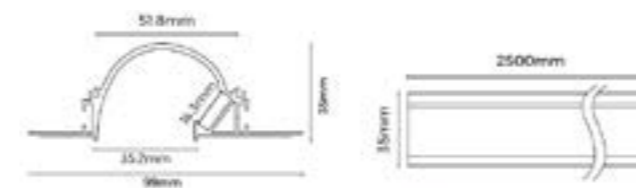

Model No NL_HC_TUNNEL

Material AL6063-T5

Surface Processing Spray painted RAL 90003 white

Diffuser N/A

Light Transmittance N/A

Max W tape

Heat Dissipation 19.2W/m

Accessories

End Caps - Aluminium

NL_HC_TUNNEL_ECAP

White
[2 pieces]