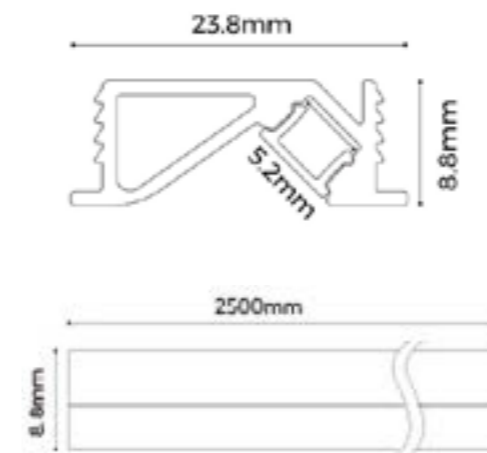

Argyle 1510 Aluminium Channel

Model No	NL_HC_ARG1510_2.5_SILV
Material	AL6063-T5
Surface Processing	Anodizing
Diffuser	Opal Polycarbonate
Light Transmittance	>60%
Heat Dissipation	Max 14W/m

Accessories

Mounting clip

NL_HC_ARG1510_CLIPS

End caps

NL_HC_ARG1510_ECAPS

The Argyle1510 aluminium channel is supplied in 2.5m lengths and comes complete with white diffuser cover for consistent homogenous light effect

The profile can be used as a surface mount fitting or can be flush mounted in joinery that has been routed out to suit dimensions below

Channel is also provided with 2x PC end caps

It can be used with a range of led strips but ideally with strips with narrow led spacing to maintain 'dot free' effect

Gido 2409 Aluminium Channel

Gido 2409 Aluminium Channel is a special local auxiliary lighting system. It can be widely used in various interior decoration scenarios and local light spaces. A touch of auxiliary decorative lighting in addition to the basic lighting creates different atmospheres and visual enjoyment

"Dots-free" lighting
Perfect homogenous lighting
Soft light, bevel lighting
A wide range of installation accessories wide

Model No	NL_HC_GIDO_2.5M_BLACK
Material	AL6063-T5
Surface Processing	Anodizing
Diffuser	Opal Polycarbonate
Light Transmittance	>60%
Heat Dissipation	Max 13W/m

Accessories

End caps

End caps [without hole]

NL_GIDO_ENDCAPS
[Silver x2 pieces per set]

End caps [with hole]

NL_GIDO_ENDCAPS_HOLE
[Silver x2 pieces per set]