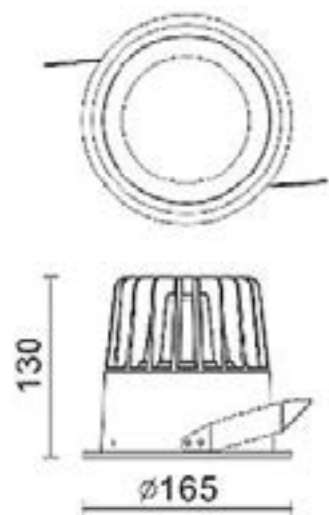

Napoli 31.5W DALI LED White Recessed Downlight

The Napoli 31.5W DALI LED white recessed downlight. Wired to local Osram OTi DALI dimmable driver.

Lamp	1x 31.5W Citizen COB LED inbuilt

Finish	White

Dimensions

Diameter	165mm

Depth	130mm

Cut out	150mm

Siena 13W DALI LED White Recessed Downlight

The Siena 13W DALI LED white recessed downlight. Wired to local Osram OTi DALI dimmable driver.

Lamp	1x 13W Citizen COB LED inbuilt
Finish	White trim, black recess

Dimensions

Diameter	100mm

Depth	75mm

Cut out	90mm