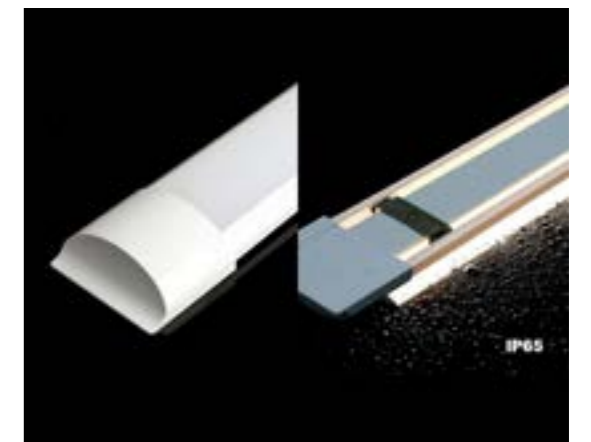

Plaza Panel Light

The Plaza panel light features louver reflectors to make the fitting low glare UGR<19. It offers a stylish design and with its performance makes it a high end option for office task & general lighting

The fitting is designed to allow easy replacement of the LED insert modules thus allowing easy future maintenance

Colour temperature can be quickly altered with an inline switch at the rear of the fitting

Supplied with a Dali dimmable remote driver

The Plaza is an aesthetic option for office & school lighting (offices, meeting & classrooms)

A - 595mm
B - 595mm
C - 15mm

Finish	White RAL 9016
Wattage	35W
Voltage	AC220-240VAC
Light Source	LED SMD
CCT	3CCT [3000K/4000K/5700K]
CRI	≥ 80
Lumens	3150-3450
Beam width	90°
UGR Value	<19
LED Driver	Remote
Dimmable	Yes - Dali dimmable
Material	SPCC steel/PC

CE IP20

BAT1 Batten Light

The BAT1 batten light with a double row of SMD LED chips to achieve a high lumen output

Weatherproof resistance thanks to the IP65 high ingress protection

High grade polycarbonate diffuser and housing. Suitable for commercial and industrial use where dust is prevalent such as super markets, office building, workshops etc.

Long lifetime of 40,000 hours

Finish	White
Wattage	42W
Voltage	AC220-240VAC
Light Source	LED SMD
CCT	4000K
CRI	≥80
Lumens	3480-3570
Beam width	110 °
LED Driver	Inbuilt
Dimmable	No
Material	PC

Units in mm

CE IP65