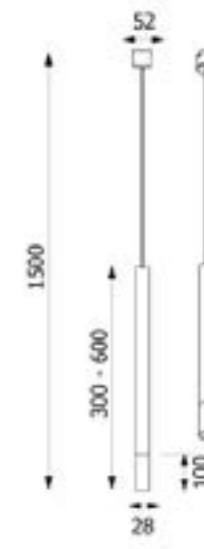

Dimensions

Length	800mm
Width	800mm
Projection	75mm

Assembly Linear Pendant

Finish	Satin Brass
Lamp	Inbuilt LED
Material	Metal
Max Wattage	26W

Dimensions	
Length	1150mm
Width	45mm
Drop	790mm (adjustable up to 3m)

Virgo 90cm Pendant Light

Lamp	Inbuilt 126W LED
Material	Metal
Finish	RAL1005 Yellow

Dimensions	
Diameter	900mm
Drop	2500mm

Lamp	Inbuilt 48W LED
Material	Metal
Finish	RAL1005 Yellow
IP Rating	IP20

Dimensions	
Diameter	600mm
Drop	2500mm

Telescope Black & Copper Pendant

Description	Pendant
Light Source	1x G9
Voltage	230 Volts
Material	Metal
Dimensions	
Max drop:1500mm	
Ceiling plate diameter:52mm	
Tube diameter:28mm	

CE IP20

The Telescope Pendant is a very slim elegant pendant which can hang singularly or grouped together for a stunning effect

Telescope Black & Brass Pendant

Description	Pendant
Light Source	1x G9
Voltage	230 Volts
Material	Metal
Dimensions	
Max drop:1500mm	
Ceiling plate diameter:52mm	
Tube diameter:28mm	

The Telescope Pendant is a very slim elegant pendant which can hang singularly or grouped together for a stunning effect