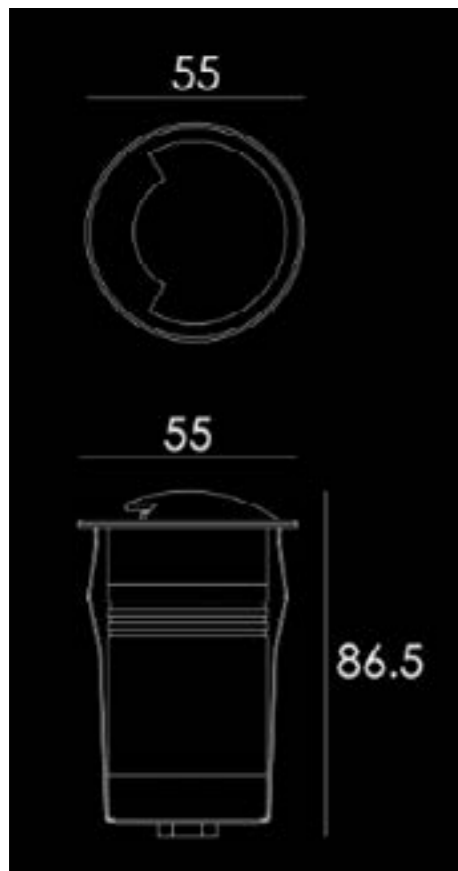

Puck Stainless Steel Inground Light 1 Way

Puck Stainless Steel Inground Light 4 Way

Lamp	OSRAM SMD3030
Material	Metal
Max Wattage	2W
Kelvin	3000K
Dimensions	
Diameter	55mm
Depth	86.5mm

Lamp	OSRAM SMD3030
Material	Metal
Max Wattage	2W
Kelvin	3000K
Dimensions	
Diameter	55mm
Depth	86.5mm