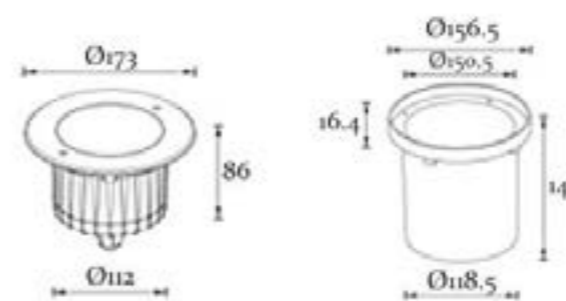

Lamp	6x2W Osram LED
Material	Stainless steel and tempered glass

Dimensions	
Diameter	173mm
Depth	86mm
Depth required for housing	149mm