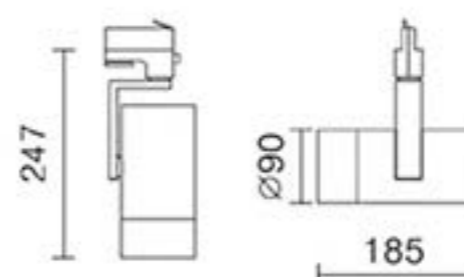

Lamp	1x 25W Citizen COB LED inbuilt.
Finish	Black

Dimensions	
Spot ø	90mm
Length	185mm
Max projection	247mm