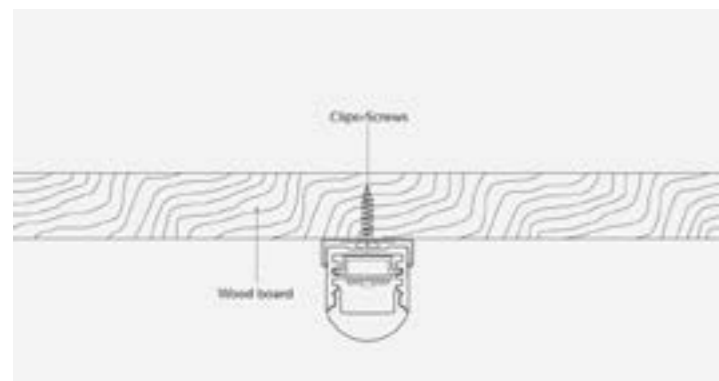

The LASE1612 profile and removable carrier allows a range of beam angles to be achieved [20°, 40°, 60° & 80°]

It is an ideal option for mounting onto a ceiling to minimize overspill and wastage of light beyond a defined horizontal area below [e.g countertop or desk surface]