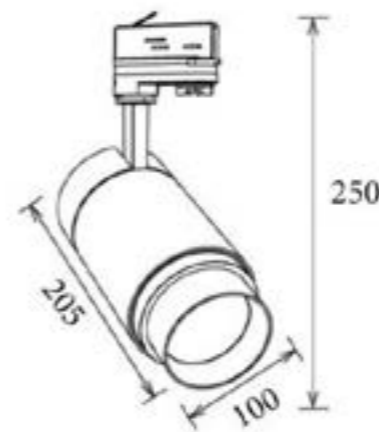

Dimensions

Diameter	100mm
Length	175-205mm
Height	250mm