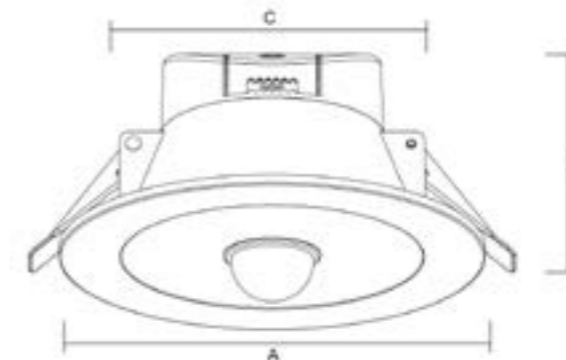

Product Dimensions

A - 115mm
B - 73mm
C - 87mm

Cutout - 90mmØ

Built in PIR Sensor CE IP54