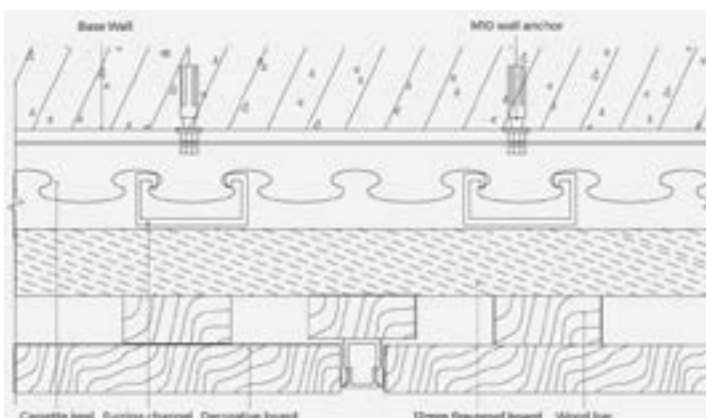

Mounting clip

NL_HC_VIMO_MOUNTCLIPS
[Silver x4 pieces per set]

End Caps

NL_HC_VIMO_ECAP_NOHOLE
End cap without hole
[2 pieces per set]

Alba 2013 XL Aluminium Channel

The Alba2013 XL aluminium channel is supplied in 2.5m lengths and comes complete with white diffuser cover for consistent homogenous light effect