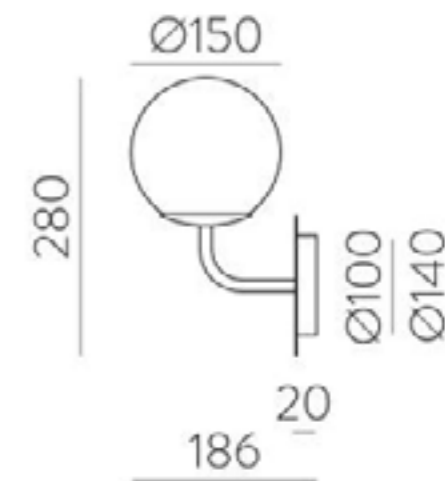

CE IP20

Telescope White & Copper Pendant

Description	Pendant
Light Source	1x G9
Voltage	230 Volts
Material	Metal
Dimensions	
Max drop:1500mm	
Ceiling plate diameter:52mm	
Tube diameter:28mm	

CE IP20

The Telescope Pendant is a very slim elegant pendant which can hang singularly or grouped together for a stunning effect

Dimensions	
Height	408mm
Projection	218mm
Width	120mm
Fitting Ø	151mm

CE  IP65

Ruble Nickle Wall Light

The Ruble wall light in nickle, produces two sources of LED lighting. One source of direct lighting coming from the LED adjustable arm and another source coming from beneath the backplate, allowing a soft glow of light to surround it. The backplate also includes a USB + USBC port.

Lamp	1 x LED 12W + 1 x LED 3W
Material	Aluminium/Iron/PMMA
Finish	Matt Nickel
Kelvin	3000K
Lumen	12W: 970Lm x 3W: 285Lm
IP Rating	IP20

Dimensions	
Height	190mm
Width	140mm
Projection	31.5mm
Max Projection	145mm
Backplate dimensions	152mm x 102mm

Dimensions	
Height	280mm
Globe Ø	150mm
Projection	186mm
Backplate Ø	140mm

CE  IP44

Valen Antique Black Wall Light

Lamp	1 x E27 15W
Material	Aluminium/Glass/Steel
Finish	Matt Black/Opal
IP Rating	IP44

Dimensions	
Height	280mm
Globe Ø	150mm
Projection	186mm
Backplate Ø	140mm