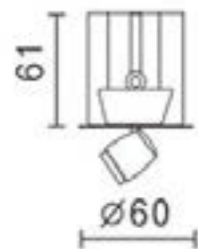

Dimensions

Diameter	60mm
Recess depth	61mm
Cut out	50mm

Cut out :
Ø50

Iris 3W Black Ejectable Recessed LED Downlight, 8°

The Iris 3W Black ejectable recessed LED downlight, 8° c/w local HEP driver. Red Dot Award winner 2016.