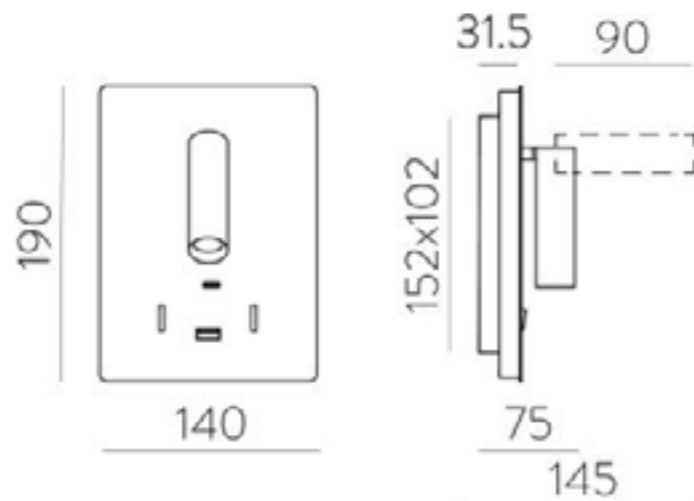

Dimensions

Length	800mm
Width	800mm
Projection	75mm

Assembly Linear Pendant

Finish	Satin Brass
Lamp	Inbuilt LED
Material	Metal
Max Wattage	26W

Dimensions	
Length	1150mm
Width	45mm
Drop	790mm (adjustable up to 3m)

CE IP20

Telescope White & Copper Pendant

Description	Pendant
Light Source	1x G9
Voltage	230 Volts
Material	Metal
Dimensions	
Max drop:1500mm	
Ceiling plate diameter:52mm	
Tube diameter:28mm	

CE IP20

The Telescope Pendant is a very slim elegant pendant which can hang singularly or grouped together for a stunning effect

Dimensions	
Height	408mm
Projection	218mm
Width	120mm
Fitting Ø	151mm

CE  IP65

Ruble Nickle Wall Light

The Ruble wall light in nickle, produces two sources of LED lighting. One source of direct lighting coming from the LED adjustable arm and another source coming from beneath the backplate, allowing a soft glow of light to surround it. The backplate also includes a USB + USBC port.

Lamp	1 x LED 12W + 1 x LED 3W
Material	Aluminium/Iron/PMMA
Finish	Matt Nickel
Kelvin	3000K
Lumen	12W: 970Lm x 3W: 285Lm
IP Rating	IP20

Dimensions	
Height	190mm
Width	140mm
Projection	31.5mm
Max Projection	145mm
Backplate dimensions	152mm x 102mm