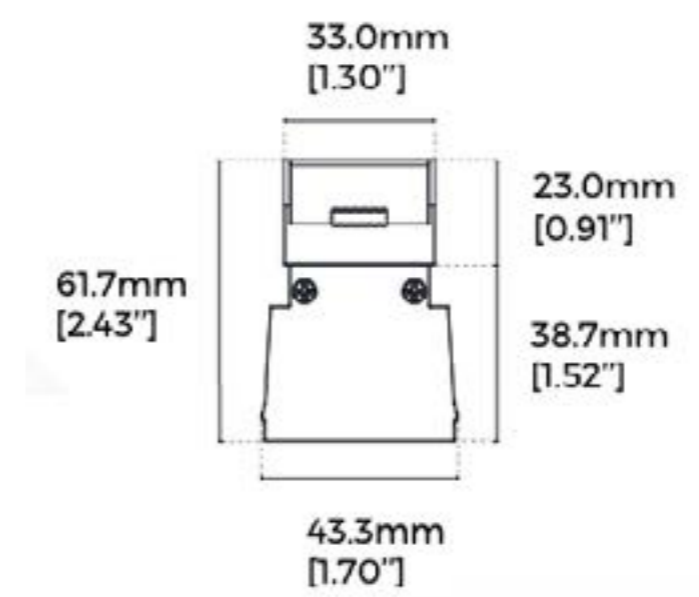

Diffuser nature	Grating
Material	AL6063-T5
Finish	Black RAL9005
Grille angle	30°
Wattage	15W
CCT	2700K - 6500K
CRI	Ra90
Lumen	1500Lm
Voltage	AC220-240V
Dimmable	No
IP Rating	IP20
Installation	Ceiling
Length	600mm

CE □ IP20

CE □ IP20