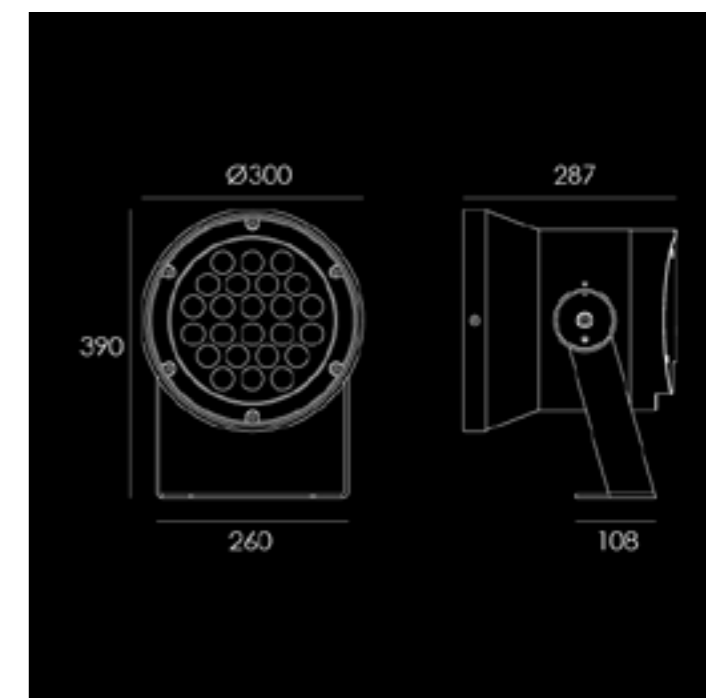

Raven 1 Surface Spotlight

Raven 2 Surface Spotlight

Lamp	NICHIA
Material	Aluminium KAP7037 Dark Grey
Wattage	10 x 4.5W
CCT	3000K
Voltage	240V
Beam angle	20°
Dimensions	
Diameter	200mm
Height	272mm

Lamp	NICHIA
Material	Aluminium KAP7037 Dark Grey
Wattage	24 x 4.5W
CCT	3000K
Voltage	240V
Beam angle	8°
Dimensions	
Diameter	300mm
Height	390mm

* shown with hood

CE IP66

CE