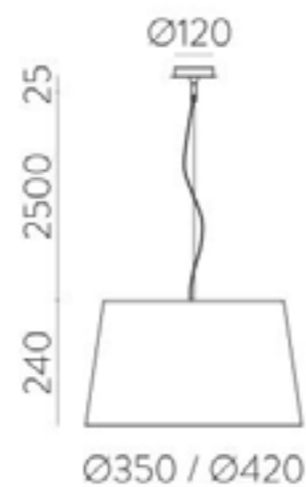

Dimensions	
Height	1400mm
Globe Ø	120mm
Base Ø	250mm

CE □ IP20

CE □ IP20

Mardi Antique Gold Table Lamp

Lamp	2 x 7W LED G9
Material	Iron/Glass
Finish	Antique Gold/Opal
IP Rating	IP20

Dimensions	
Height	450mm
Globe Ø	120mm
Base Ø	150mm

Dimensions	
Backplate Ø	160mm
Backplate projection	30mm
LED arm Ø	20mm
LED arm length	81mm

CE □ IP20

Stiletto 15W Black Pendant Light

Stiletto 15W Black Table Lamp

Lamp	1 x E27 15W
Material	Metal/cotton
Finish	Textured Black
IP Rating	IP20

Dimensions	
Total drop	2500mm
Shade Ø	420mm
Shade height	240mm
Ceiling plate Ø	120mm

Lamp	1 x E27 15W
Material	Metal/cotton
Finish	Textured Black
IP Rating	IP20

Dimensions	
Height	590mm
Shade height	240mm
Shade Ø	420mm
Base Ø	300mm