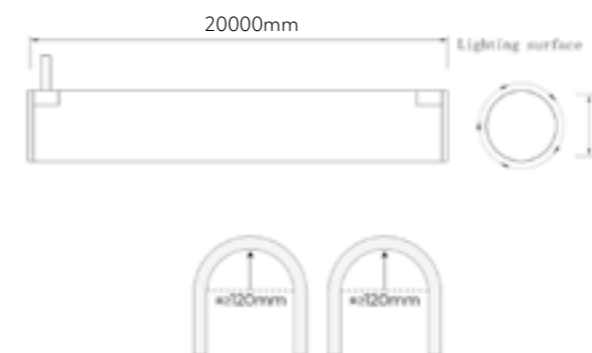

Neo RGB 9.6W 48V Silicone Neon Strip

Neo RGB is part of the side bend series which adopt unique optical structure design, featured in uniform lighting without shadow. The Neo design qualifies it for line outlining, indoor & outdoor decorative lighting

12mm width flat luminous surface, applied for indoor & outdoor decorative lighting, architectural outline lighting, etc.

High light efficacy, LM80 proved

Silicone extrusion process, IP67 protection level

Systematic installation solution for different installation requirements

Model No	NL_NEO1217_9.6W_RGB_48V
Material	Silicone
CCT	RGB
Voltage	48V
Wattage	9.6W
Max tape length	20m

CE IP65

Neo25 12.5w/m 48V 23K 360° Silicone Neon Strip

Neo 25 can achieve 360 degree uniform light emission without dark or dead spots.

With flexible material it can curved in to shapes or lines and is an ideal partner with your lighting designer or architect for artistic styling and decorative lighting

High luminous efficiency, passed LM80 test

Silicone extrusion process with IP65 protection level

Supports pendant & surface mounting installation

Winner of Reddot Award 2021

Model No	NL_HC_NEO25_48V2.3K
Material	Domed silicone
Bending direction	360°
Section Size	25mm
CRI	Ra>90
CCT	2300K
Voltage	48V DC
Wattage	12.5w/m
Length	20000mm max

CE IP65