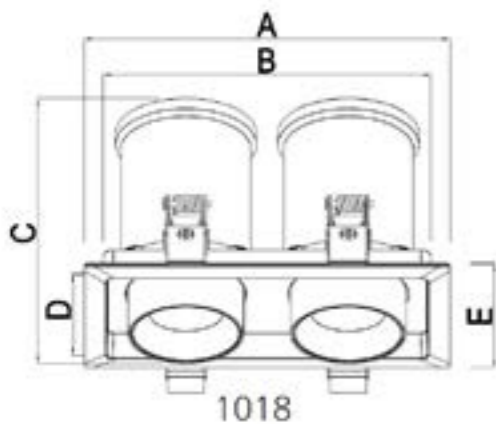

A - 180mm
B - 162mm
C - 114mm
D - 82 mm
E - 100mm

Cutout - 90mm x 170mm