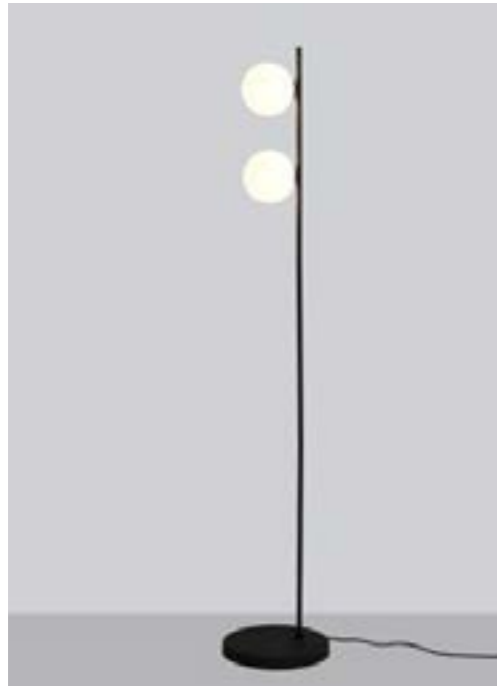

Mardi Antique Black Floor Lamp

Mardi Antique Gold Floor Lamp

Lamp	2 x 7W LED G9
Material	Iron/Glass
Finish	Textured black/Opal
IP Rating	IP20

Dimensions	
Height	1400mm
Globe Ø	120mm
Base Ø	250mm