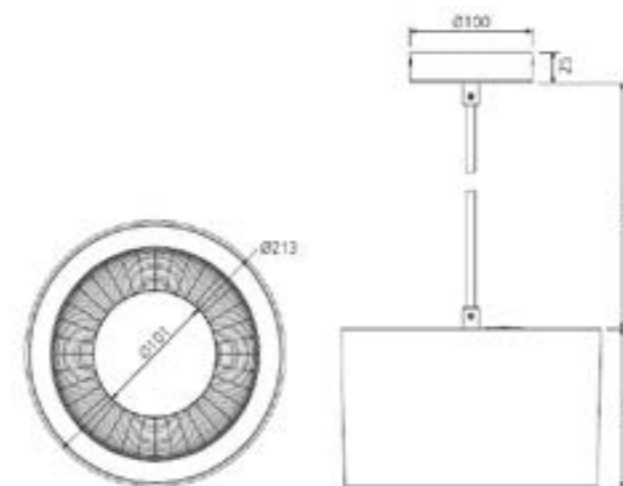

Orbital Downward Lighting 1.5m diameter

Φ 1.5M, circular luminaires of downward lighting

High quality surface treatment in black

Adopt silicone flexible diffuser, producing uniform and soft light

Two-in-one pendant cable, beautiful overall effect

Two installation ways: pendant and surface mounted

Model No	NL_HC_ORBITAL_DWN
Size	1500 x 35mm
Diffuser material	Silicone
Lumens	2850LM
Wattage	90W
CCT	4000K
CRI	>80/>95
Beam angle	120 °
Lighting direction	Downward
Input voltage	240V
Power factor	<0.9
Electric Grade	Class II
Driver	Included
Dimming	No dimming
Colour	Black

NET LED Pendant

The NET hanging LED pendant with a specular reflector which achieves a low anti-glare UGR rating of <19. No UV/IR light

3CCT switchable between 3000K, 4000K or 5700K

A downlighting fixture that suits several settings - hotel, home, office, shop etc. Also widely used for public areas such as stairways, lobby, reception, corridors etc.

Long lifetime of 50,000 hours

Finish	Black
Wattage	25W
Voltage	AC200-240VAC
Light Source	LED SMD
CCT	3CCT Switch selectable [3000K/4000K/5700K]
CRI	≥80
Lumens	2250-2650
Beam width	60 °
LED Driver	Built in to ceiling plate
Dimmable	Yes [Triac Dimmable]
Material	Aluminium