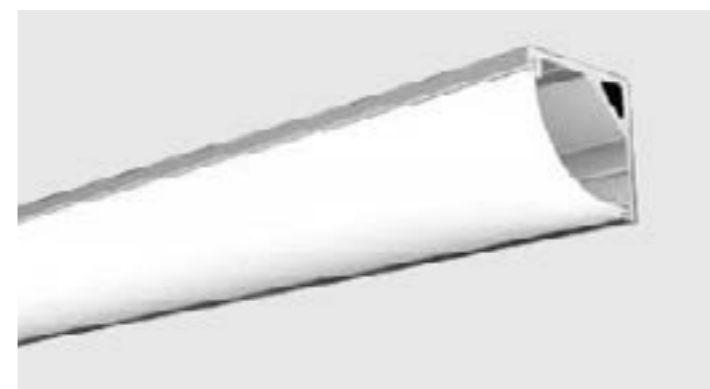

Apex 3030 Aluminium Channel

The APEX 3030 aluminium channel is supplied in 2.5m lengths and comes complete with white diffuser cover for consistent homogenous light effect

The APEX 3030 with its right angle format is designed to fit snugly into corners