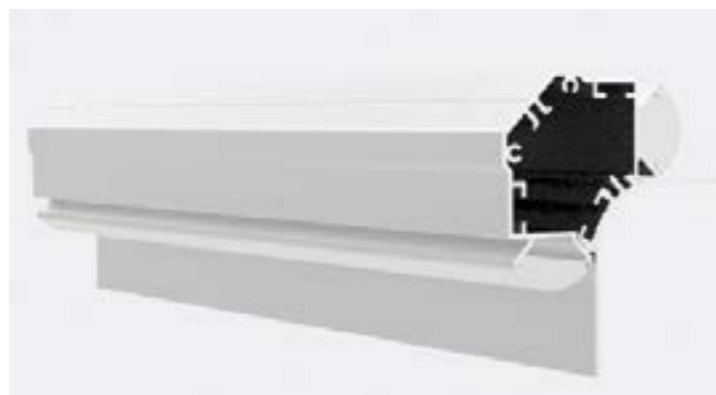

Accessories

End Caps

NL_HANGER_ENDCAPS

End cap without hole
[White x2 pieces]

Dual 7070 Aluminium Channel

The DUAL7070 can be applied to plasterboard finish wall / ceiling juncture to create decorative double sided light effect