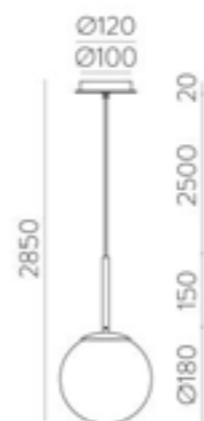

Dimensions	
Height	408mm
Projection	218mm
Width	120mm
Fitting Ø	151mm

CE  IP65

Ruble Nickle Wall Light

The Ruble wall light in nickle, produces two sources of LED lighting. One source of direct lighting coming from the LED adjustable arm and another source coming from beneath the backplate, allowing a soft glow of light to surround it. The backplate also includes a USB + USBC port.

Dimensions	
Height	280mm
Globe Ø	150mm
Projection	186mm
Backplate Ø	140mm

CE  IP44

Valen Antique Black Wall Light

Lamp	1 x E27 15W
Material	Aluminium/Glass/Steel
Finish	Matt Black/Opal
IP Rating	IP44

Dimensions	
Height	280mm
Globe Ø	150mm
Projection	186mm
Backplate Ø	140mm

CE  IP44

Valen 18cm Antique Gold Pendant

Valen 18cm Black Pendant

Lamp	1 x E27 15W
Material	Aluminium/Glass/Steel
Finish	Matt Antique Gold/Opal
IP Rating	IP44

Dimensions	
Total Drop	2850mm
Globe Ø	180mm
Ceiling plate Ø	100mm

 Ømax. 45mm
 max.145

CE □ IP44

Lamp	1 x E27 15W
Material	Aluminium/Glass/Steel
Finish	Matt Black/Opal
IP Rating	IP44

Dimensions	
Total Drop	2850mm
Globe Ø	180mm
Ceiling plate Ø	100mm

 Ømax. 45mm
 max.145

CE □ IP44