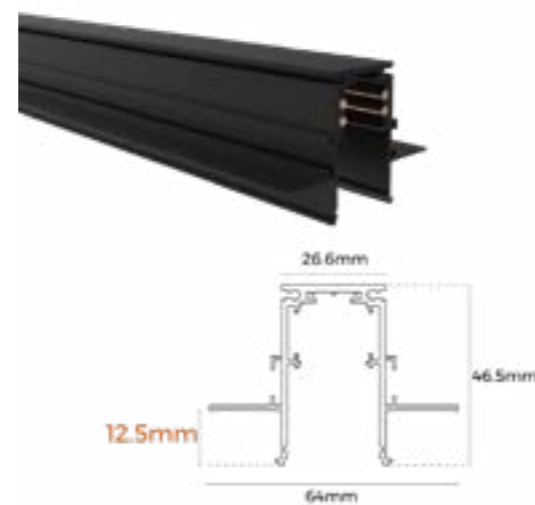

Magno Track R 48V 2000 Recessed

Material	AL6063-T5
Finish	Black
Size	L2000mm x W64mm x H46.5mm
Input Voltage	48V

Magno L Power Connector 48V

Material	AL6063-T5
Finish	Black
Size	L120mm x W27.2mm x H52mm
Voltage	48V