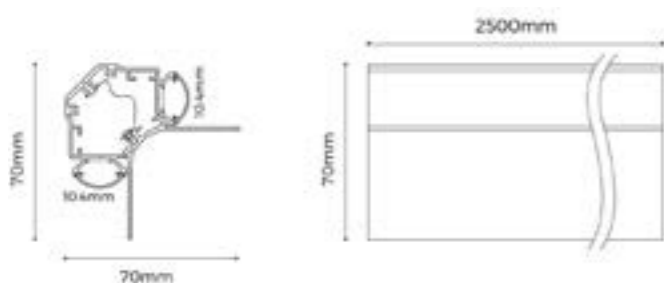

The DUAL7070 can be applied to plasterboard finish wall / ceiling juncture to create decorative double sided light effect

The arc shaped white polycarbonate cover is designed for a wider luminous surface

The fixing bracket provides a detachable snap on design which makes it easy to install

The visible metal cover which comes standard RAL9003 white can be painted over to allow it to blend seamlessly with the room surface colours if required

Model No NL_HC_25M_DUAL7070

Material AL6063-T5

Surface Processing Spraying RAL9003 white

Diffuser Opal Polycarbonate

Light Transmittance >70%

Heat Dissipation Max 14.4W/m

Accessories

Mounting clip

NL_DUAL_ENDCAPS
[Silver x2 pieces]