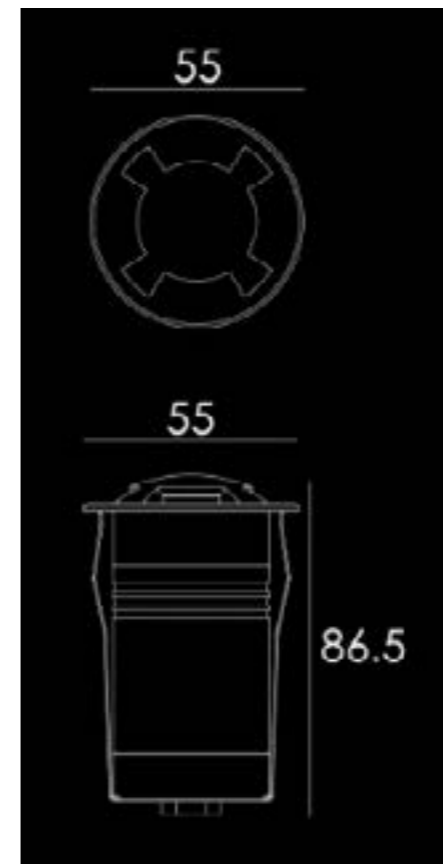

Puck Stainless Steel Inground Light 1 Way

Puck Stainless Steel Inground Light 4 Way

Lamp	OSRAM SMD3030
Material	Metal
Max Wattage	2W
Kelvin	3000K
Dimensions	
Diameter	55mm
Depth	86.5mm

Lamp	OSRAM SMD3030
Material	Metal
Max Wattage	2W
Kelvin	3000K
Dimensions	
Diameter	55mm
Depth	86.5mm