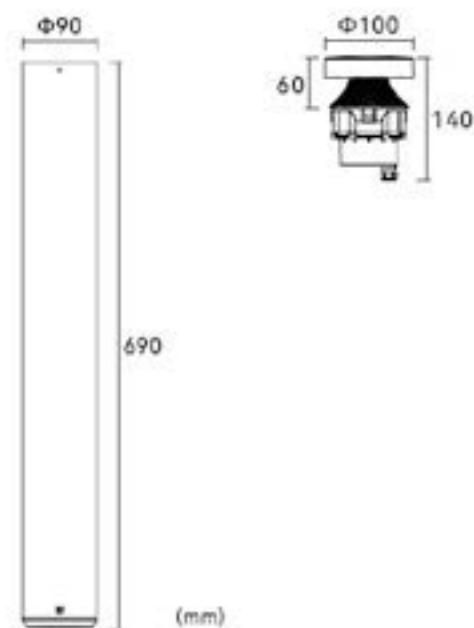

Dimensions	
Total height	750mm
Diameter	100mm

CE □ IP65

Slat Exterior 60cm Bollard

The Slat Exterior Bollard dual emission, which emits light equally from both the front and back.

Lamp	LED SMD
Material	Aluminium + Polycarbonate
Colour	Dark Grey
Max Wattage	2 x 7W
Dimmable	No
Beam Angle	98°
Lumen output	2 x 510lm
CCT	3000K
Voltage	100-240V
IP Rating	IP54

Dimensions	
Width	100mm
Height	605mm
Depth	50mm

CE □ IP54

Aven Recessed Downlighter

Lamp	SMD LED
Max Wattage	18W
Dimmable	No
IP Rating	IP54
Kelvin	4000K
Lumen	1780lm
Dimensions	
Diameter	228mm
Cutout	200-210mm
Depth	98mm