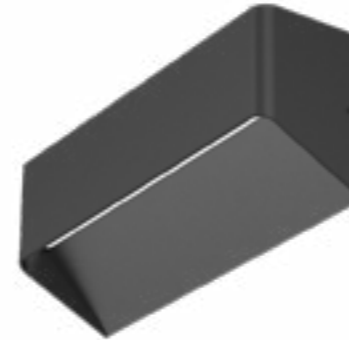

Units: mm

Stern Wall light [Black]

The Stern wall light has an IP54 rating allowing for interior and exterior use

It's 2x5W integral SMD LED giving a uniform dissipation of light both up and down direction