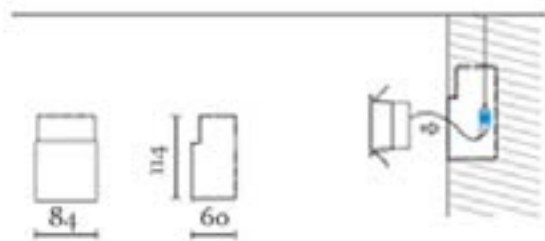

Housing for concrete installation

Material: Steel

Units in mm