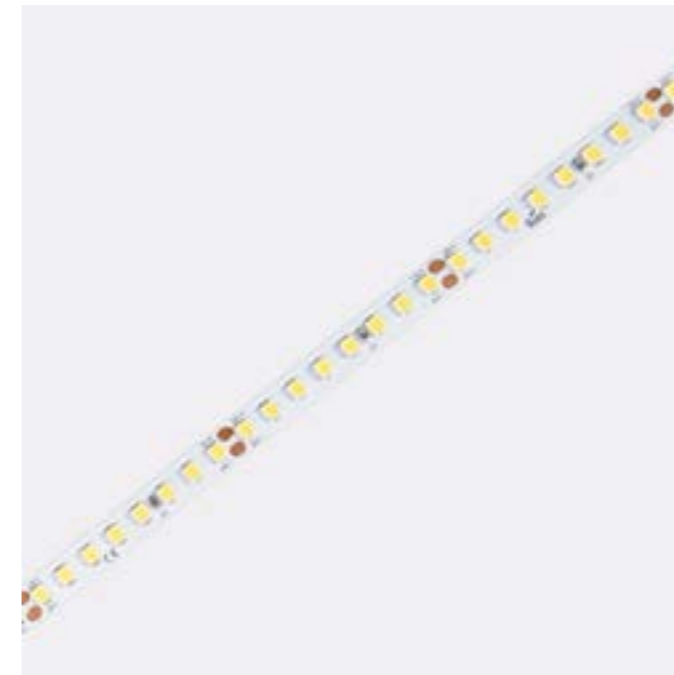

Dimensions

Roll size	
Width	8mm
Height	1.6mm
Length	10m