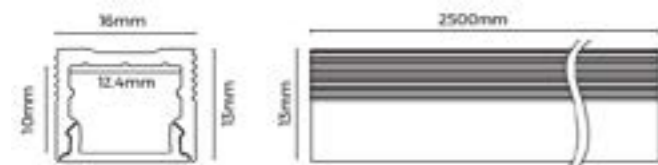

Model No	NL_HC_ALBA25_D_LS1613
Material	AL6063-T5
Surface Processing	Anodizing
Diffuser	Opal Polycarbonate
Light Transmittance	>60%
Heat Dissipation	Max 14W/m

Accessories

Mounting clip

NL_ALBA_MOUNTCLIP

Adjustable mounting clips

NL_ALBA_180CLIP
0-180 deg adjustable

NL_ALBA_90CLIP
0-90 deg adjustable

End caps

NL_ALBA_ECAP
Silver end caps without holes [2 pieces per set]

NL_ALBA_ECAP_WH
Silver end caps with holes [2 pieces per set]