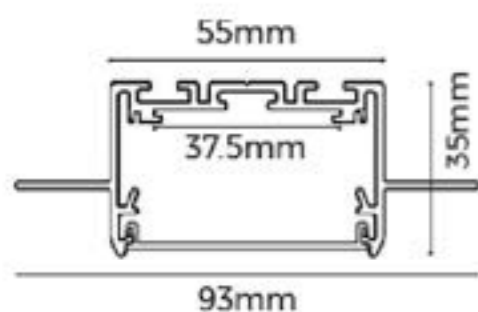

Linprof [B] 35 is a 50mm large luminous surface, trimless recessed design which can be integrated into architecture

Leakage proof shield design, perfect details

AL6063-T5 aluminum profile with high-quality surface treatment

Multiple optional connectors: 180° direct connection, L type, T type, X type