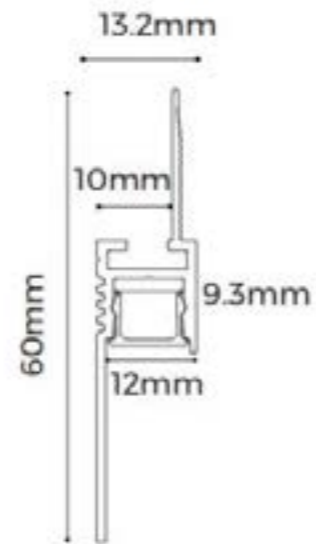

Finish	White RAL9003
Material	AL6063-T5
Light	
Transmittance	80%
IP Rating	IP20
Diffuser nature	Opal
Installation	Trimless recessed

Dimensions	
Length	2500mm

Finish	White RAL9003
Material	AL6063-T5
Light	
Transmittance	80%
IP Rating	IP20
Diffuser nature	Opal
Installation	Trimless recessed

Dimensions	
Length	2500mm