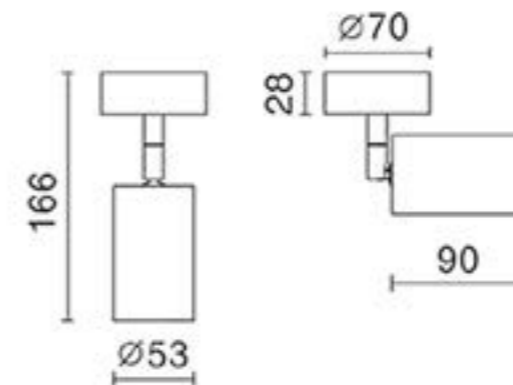

Dimensions

Spot $\varnothing$	53mm
Length	90mm
Base $\varnothing$	70mm
Max projection	166mm