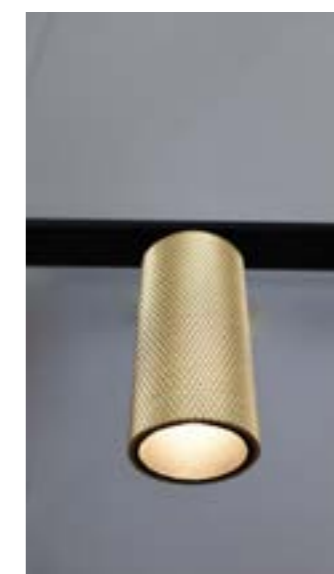

Knurl Suspension

The Knurl suspension light can be used to make a variety of interior spaces, such as lofts, minimalist spaces, or trendy cafes, by utilising its graphic lines and dual lighting capabilities.

Lamp	Inbuilt 21W LED
Dimmable	Yes
Kelvin	3000K
Finish	Adonized Champagne Gold

Dimensions	
Length	1200mm
Fitting height	230mm
Total drop	Option of 600mm/1150mm/1500mm
Ceiling plate ø	150mm