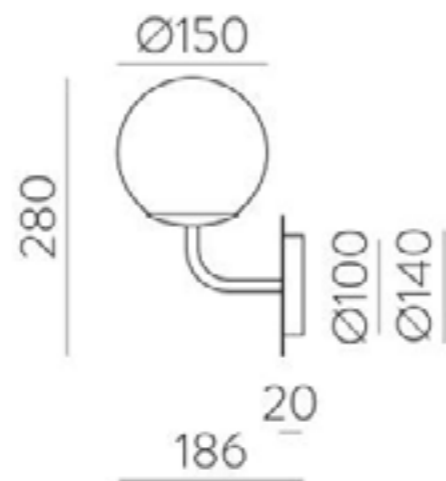

Dimensions

Length	800mm
Width	800mm
Projection	75mm

Assembly Linear Pendant

Finish	Satin Brass
Lamp	Inbuilt LED
Material	Metal
Max Wattage	26W

Dimensions	
Length	1150mm
Width	45mm
Drop	790mm (adjustable up to 3m)

Dimensions	
Height	408mm
Projection	218mm
Width	120mm
Fitting Ø	151mm

CE  IP65

Ruble Nickle Wall Light

The Ruble wall light in nickle, produces two sources of LED lighting. One source of direct lighting coming from the LED adjustable arm and another source coming from beneath the backplate, allowing a soft glow of light to surround it. The backplate also includes a USB + USBC port.

Lamp	1 x E27 15W
Material	Aluminium/Glass/Steel
Finish	Matt Antique Gold/Opal
IP Rating	IP44

Dimensions	
Globe Ø	150mm
Projection	170mm
Backplate Ø	120mm

CE  IP44

Valen Antique Gold Wall Light

Lamp	1 x E27 15W
Material	Aluminium/Glass/Steel
Finish	Matt Antique Gold/Opal
IP Rating	IP44

Dimensions	
Height	280mm
Globe Ø	150mm
Projection	186mm
Backplate Ø	140mm

CE  IP44

Valen Antique Black Wall Light

Lamp	1 x E27 15W
Material	Aluminium/Glass/Steel
Finish	Matt Black/Opal
IP Rating	IP44

Dimensions	
Height	280mm
Globe Ø	150mm
Projection	186mm
Backplate Ø	140mm