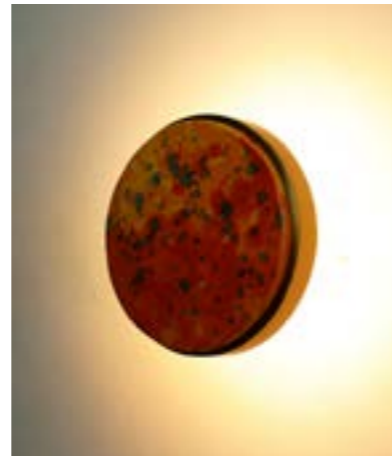

Moon Base Gold LED Wall Light with Orange Ceramic

Available with black marble, green marble, white marble, orange ceramic, pink metal and gold metal.

Lamp	Inbuilt 10.5W LED
Material	Aluminium
Finish	Gold
IP Rating	IP20

Dimensions	
Diameter	150mm
Projection	100mm