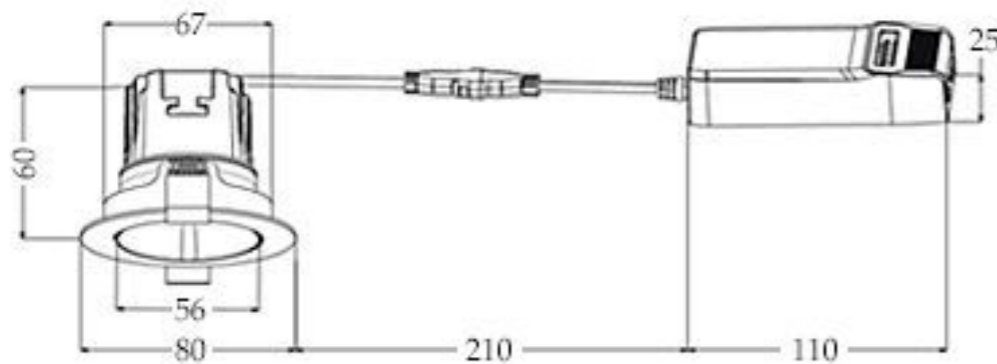

The Vue 6W LED IP44 2700K adjustable recessed downlight, White. Wired to local Triac dimmable driver. IP44 rated in the front. Deep reflector with an impressively low UGR rating of <16 signifying the lowered level of discomfort on the eye from glaring. Adjustable by 30° each direction. CE certified.

Finish	White
Wattage	6W
Voltage	AC220-240VAC
Light Source	LED COB
CCT	2700K
CRI	≥ 80
Lumens	450-650
Beam width	36°
LED Driver	Local
Dimmable	Yes [Triac Dimmable]
Material	Aluminium/PC

CE IP44
on front