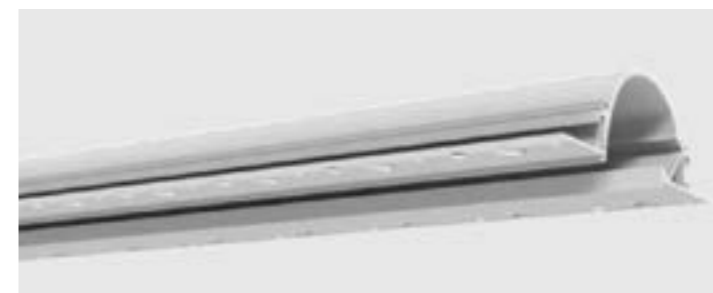

Tunnel 3735 Aluminium Channel

The Tunnel 3735 has a luminous surface opening

It's trimless recessed design allows it to integrate perfectly within ceiling or walls and provide a soft low glare lighting effect