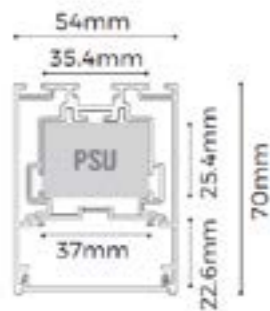

Length - 2500mm

Model No	
Black	NL_HC_LINPF70_2.5_BL
Silver	NL_HC_LINPF70_2.5_SI
Material	AL6063-T5
Finish	Black/Silver
Wattage	25W/m
Voltage	24V
Diffuser	Opal Polycarbonate
Heat dissipation	Max 38W/m
Transmittance	>75%
Light Source	LED Flexstrip (Excluded)
Beam width	2500mm
LED Driver	Remote
Dimmable	Dependant of driver chosen