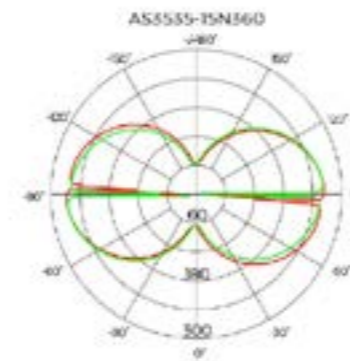

Φ 1.5M, circular luminaires of inward lighting

High quality surface treatment in black

Adopt silicone flexible diffuser, producing uniform and soft light

Two-in-one pendant cable, beautiful overall effect

Two installation ways: pendant and surface mounted

Model No NL_HC_ORBITAL_IN

Size 1500 x 35mm

Diffuser material Silicone

Lumens 2200LM

Wattage 105W

CCT 4000K

CRI >80/>95

Beam angle 120°

Lighting direction Inward

Input voltage 240V

Power factor >0.9

Electric Grade Class II

Driver Included

Dimming No dimming

Colour Black