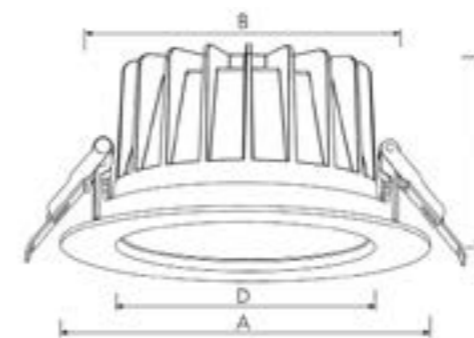

Product Dimensions

A - 145mm
B - 120mm
C - 78mm
D - 102mm

Cut out 130mm