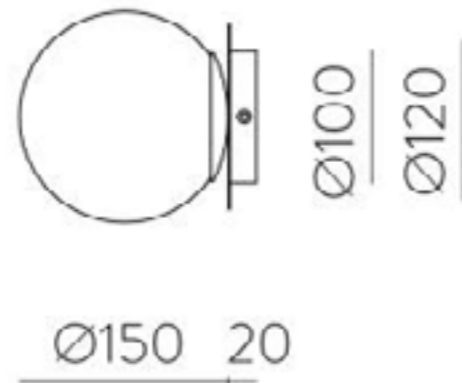

Valen Black Wall Light

Lamp	1 x E27 15W
Material	Aluminium/Glass/Steel
Finish	Matt Black/Opal
IP Rating	IP44

Dimensions	
Globe Ø	150mm
Projection	170mm
Backplate Ø	120mm

CE IP44

Valen Antique Gold Wall Light

Lamp	1 x E27 15W
Material	Aluminium/Glass/Steel
Finish	Matt Antique Gold/Opal
IP Rating	IP44

Dimensions	
Globe Ø	150mm
Projection	170mm
Backplate Ø	120mm

CE IP44