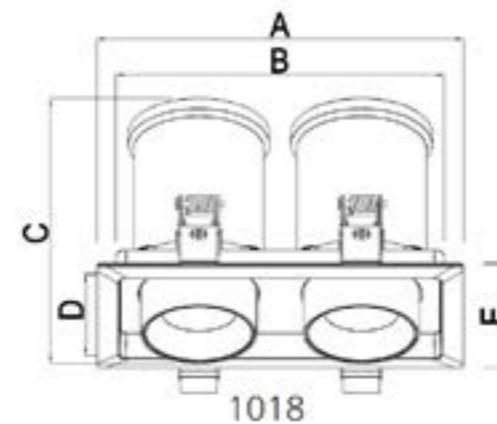

A - 180mm
B - 162mm
C - 114mm
D - 82 mm
E - 100mm

Cutout - 90mm x 170mm