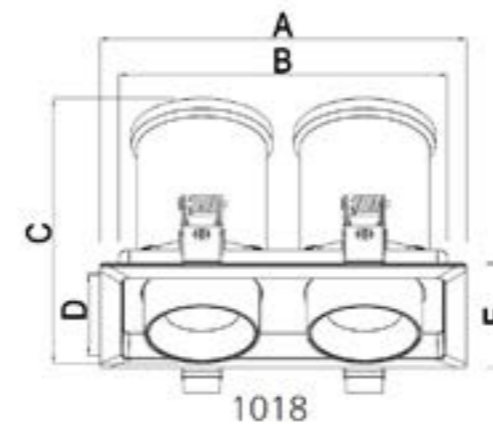

A - 180mm
B - 162mm
C - 114mm
D - 82 mm
E - 100mm

Cutout - 90mm x 170mm