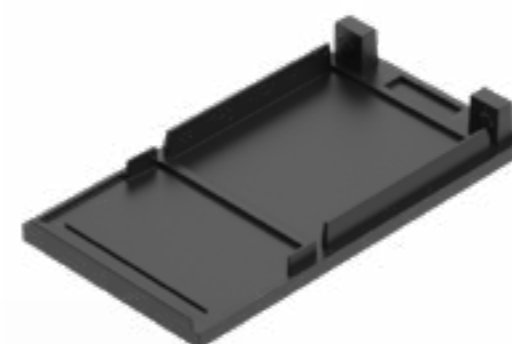

Accento EX-46 Track Splicing Accessory

Material	SPCC
Colour	Silver
Size	L135mm x W41.4mm x H42.2mm
Quantity	1PCS/set

Accento EC-LS40

Material	PVC
Colour	Black
Size	L83mm x W45mm H11.5mm
Quantity	2PCS/set