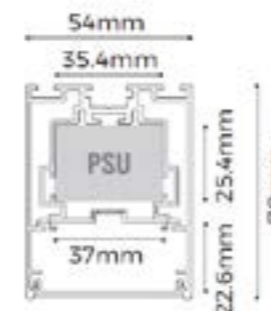

Length - 2500mm

Model No	NL_HC_LINP70_2.5_WH
Material	AL6063-T5
Finish	White
Wattage	25W/m
Voltage	24V
Diffuser	Opal Polycarbonate
Heat dissipation	Max 38W/m
Transmittance	>75%
Light Source	LED Flexstrip (Excluded)
Beam width	2500mm
LED Driver	Remote
Dimmable	Dependant of driver chosen