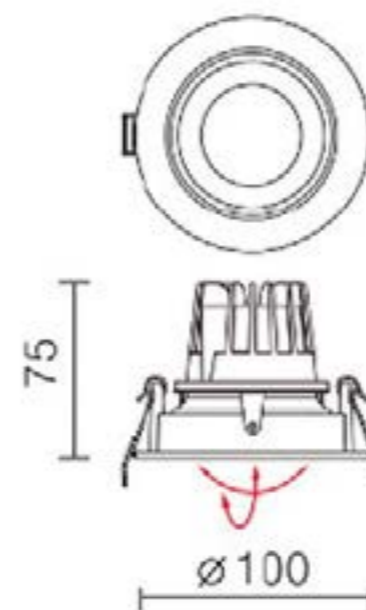

Napoli 31.5W DALI LED White Recessed Downlight

The Napoli 31.5W DALI LED white recessed downlight. Wired to local Osram OTi DALI dimmable driver.

Lamp	1x 31.5W Citizen COB LED inbuilt

Finish	White

Dimensions

Diameter	165mm

Depth	130mm

Cut out	150mm

Siena 13W DALI LED White Recessed Downlight

The Siena 13W DALI LED white recessed downlight. Wired to local Osram OTi DALI dimmable driver.

Lamp	1x 13W Citizen COB LED inbuilt
Finish	White trim, black recess

Dimensions

Diameter	100mm

Depth	75mm

Cut out	90mm