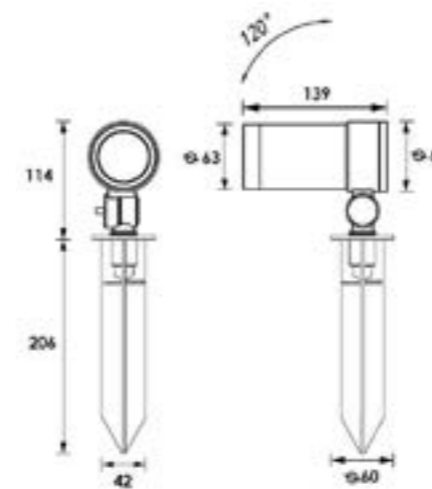

Units in mms

CE IP66