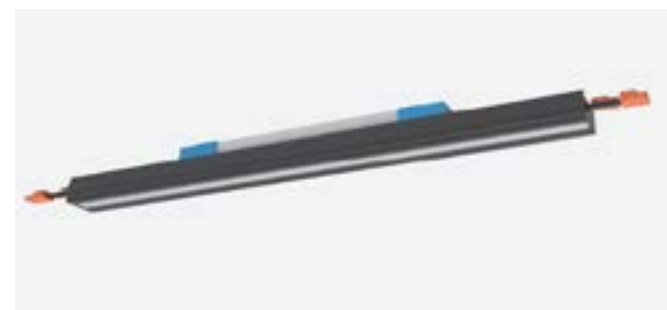

Diffuser nature	Opal
Material	AL6063-T5
Finish	Black RAL9005
Beam angle	100° x 45°
Wattage	28W
CCT	3000K - 6500K
CRI	Ra80
Lumen	3220Lm
Voltage	AC220-240V
Dimmable	No
IP Rating	IP20
Installation	Ceiling
Length	1200mm