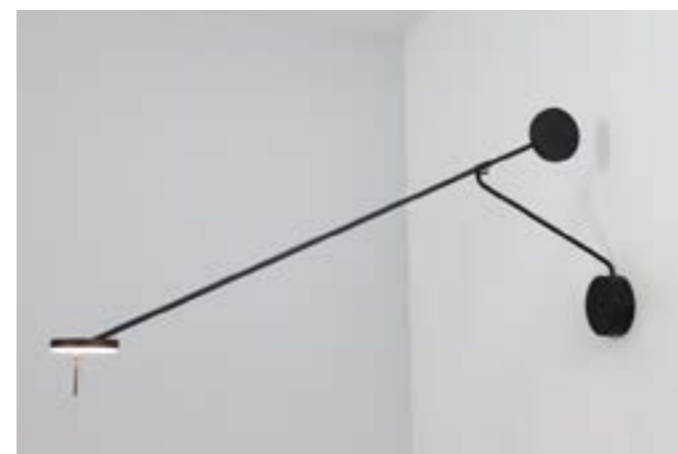

Tikku 9W Black LED Wall Light

The Tikku 9W Black LED wall light with an adjustable arm & head. Perfect accent lighting. Matching 1 & 3 light suspensions also available. Complete with driver.

Lamp	1 x 9W 3000K LED inbuilt.
Material	Metal

Dimensions

Standard Projection: 1180mm x Width: 143mm.
Standard total height: 400mm.1800mm.