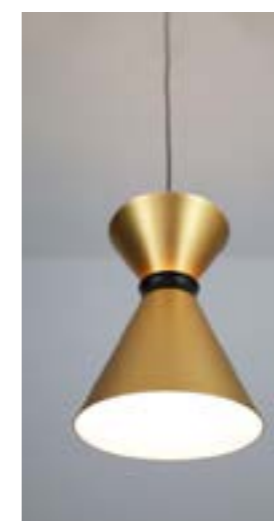

Lamp Inbuilt 12W LED

Material Metal

Finish Champagne

Dimmable Yes

Kelvin 3000K

Dimensions

Max Drop 1800mm (adjustable)

Lamp height 205mm