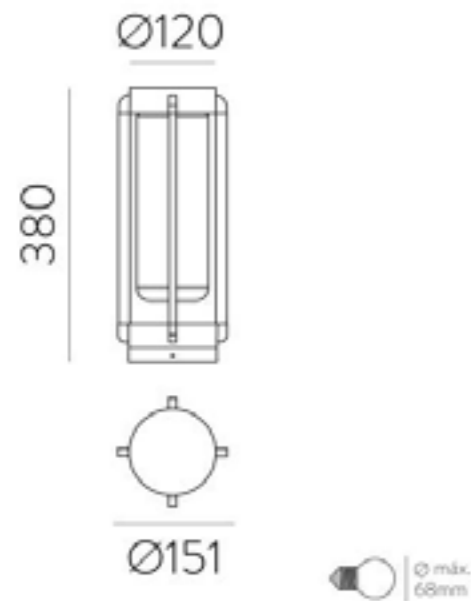

Lyra Antracite Path Light

Lamp	1 x LED E27 15W
Material	Aluminium/Glass
Finish	Textured Anthracite
IP Rating	IP65

Dimensions	
Height	380mm
Width	120mm
Fitting Ø	151mm

CE IP65

Lyra Antracite Wall Light

Lamp	1 x LED E27 15W
Material	Aluminium/Glass
Finish	Textured Anthracite
IP Rating	IP65

Dimensions	
Height	408mm
Projection	218mm
Width	120mm
Fitting Ø	151mm

CE IP65