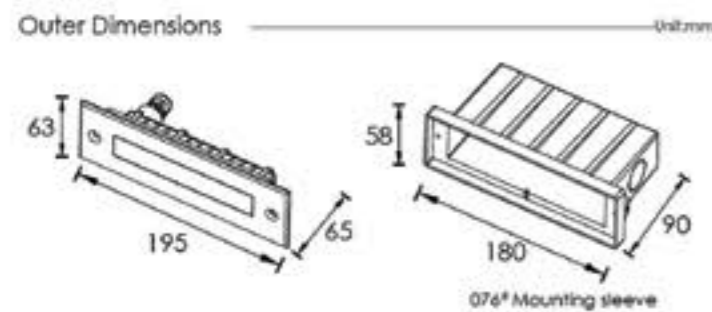

The Bastion 10x0.2W steel recessed LED wall light with a diffused glass front. In a hard chrome plated steel aluminium with 8mm tempered glass. ROHS compliant & CE certified.

Finish	Stainless Steel aluminium Diffused glass
Wattage	10 x 0.2W
Voltage	240V
Light Source	10 x 0.2W SMD 3030 LED built in Actual consumption 2.7W
CCT	2000K
Lumens	51 Lumens
Beam width	120°
LED Driver	Built in
LED colour	Extra warm light
Dimmable	Yes
Material	Aluminum