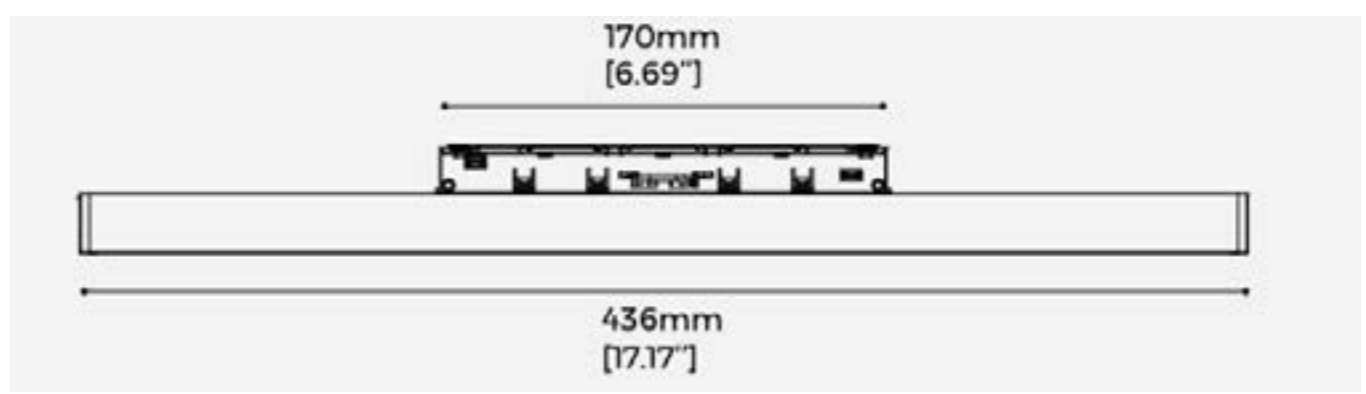

Material	AL6063-T5
Length	440mm
Diffuser nature	Grating
Wattage	24W
Lumen	1840Lm
CCT	2700K
CRI	Ra90
Beam angle	55°
Voltage	48V
Dimmable	Tuya Bluetooth
Finish	Black
IP Rating	IP20
Installation	Track mounted