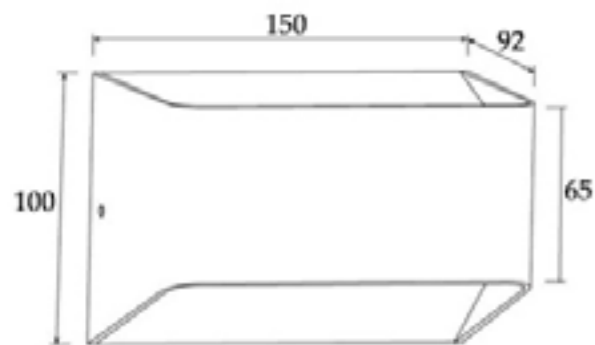

The Stern wall light has an IP54 rating allowing for interior and exterior use.

It's 2x5W integral SMD LED giving a uniform dissipation of light both up and down direction

The ADC12 housing material provides excellent thermal management along with the 94-V0 fire rated PC diffuser

Internal flicker free driver

Designed for indoor and outdoor lighting applications such as hotels, parks, and corridors and courtyards

Finish	White
Wattage	10W
Voltage	AC220-240VAC
Light Source	LED SMB
CCT	3000K
CRI	≥ 80
Lumens	400-500
Beam width	90°
LED Driver	Built in
Dimmable	No
Material	Aluminium/PC

Units: mm