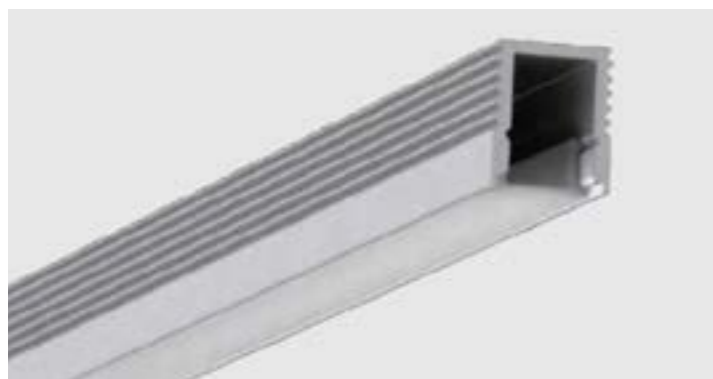

End Caps

NL_MEIR_ENDCAPS_NOHOLE

End cap without hole
[Silver x2 pieces]

NL_Meir_ENDCAPS_WHOLE

End cap with hole
[Silver x2 pieces]

Vimo 0709 Aluminium Channel

The Vimo 0709 is a super narrow and thin profile best applied in narrow spaces