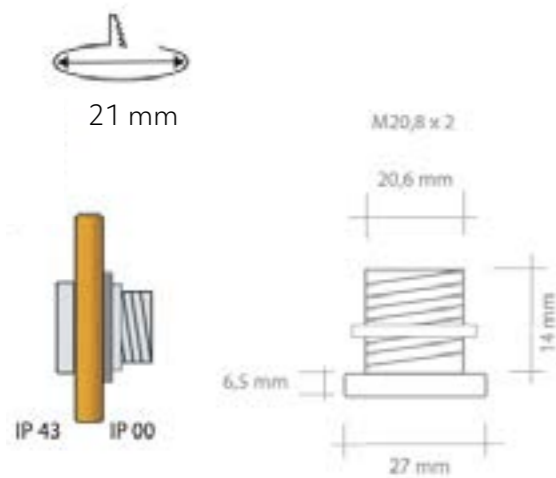

The Met 20 hi brightness 1W mini recessed LED spot light, 3.2V 350mA. Aluminium power LED mini spot light with an IP43 rating. CE certified

Ideal for cabinetry & recesses, fitting comes supplied with treading rear fitting ring or side mounted spring clips

350mA remote drivers supplied separately and fittings must be wired in series

In 3500K white or Amber
Narrow 10° beam or Wide 40° beam

Dimensions:
Pressure assembly into 21mm hole
Outer diameter 27mm

Finish	Aluminium
Wattage	1W
Voltage	3.2V
Light Source	1W LED inbuilt
CCT options	2700K / Amber
CRI	>80
Lumens	90 lm
Beam width options	10° / 40°
LED Driver	Not included
Dimmable	No

CE IP43