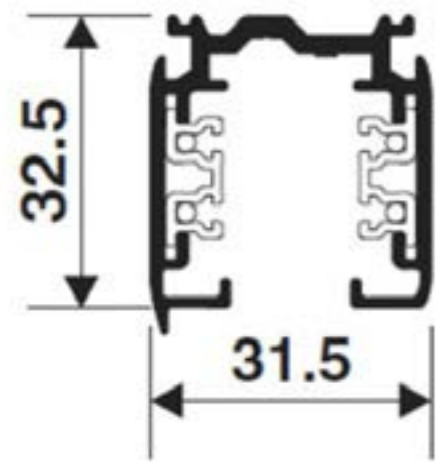

Also available in black.

Dimensions

Length	2 metres.
Width	31.5mm
Height	32.5mm

Connectors are available to meet custom lengths.

2 Metre 3 Circuit Track & Accessories, Black

2 Metre 3 Circuit Track & Accessories, Black finish. Designed for easy surface mounting or suspended using kits.