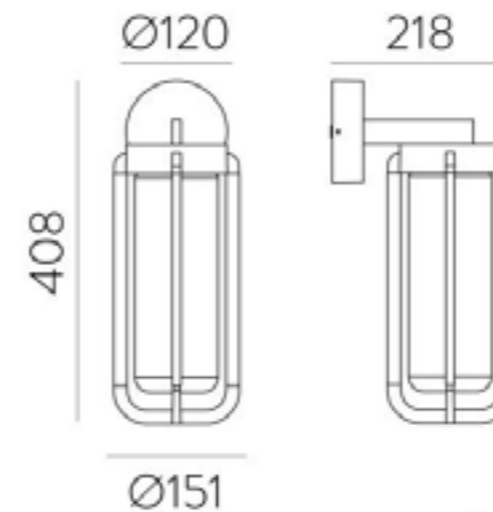

Dimensions

Length	800mm
Width	800mm
Projection	75mm

Assembly Linear Pendant

Finish	Satin Brass
Lamp	Inbuilt LED
Material	Metal
Max Wattage	26W

Dimensions	
Length	1150mm
Width	45mm
Drop	790mm (adjustable up to 3m)

Dimensions	
Total drop	2500mm
Shade Ø	420mm
Shade height	240mm
Ceiling plate Ø	120mm

Lamp	1 x E27 15W
Material	Metal/cotton
Finish	Textured Black
IP Rating	IP20

Dimensions	
Height	590mm
Shade height	240mm
Shade Ø	420mm
Base Ø	300mm

Lyra Antracite Path Light

Lamp	1 x LED E27 15W
Material	Aluminium/Glass
Finish	Textured Anthracite
IP Rating	IP65

Dimensions	
Height	380mm
Width	120mm
Fitting Ø	151mm

CE  IP65

Lyra Antracite Wall Light

Lamp	1 x LED E27 15W
Material	Aluminium/Glass
Finish	Textured Anthracite
IP Rating	IP65

Dimensions	
Height	408mm
Projection	218mm
Width	120mm
Fitting Ø	151mm

CE  IP65

Ruble Nickle Wall Light

The Ruble wall light in nickle, produces two sources of LED lighting. One source of direct lighting coming from the LED adjustable arm and another source coming from beneath the backplate, allowing a soft glow of light to surround it. The backplate also includes a USB + USBC port.