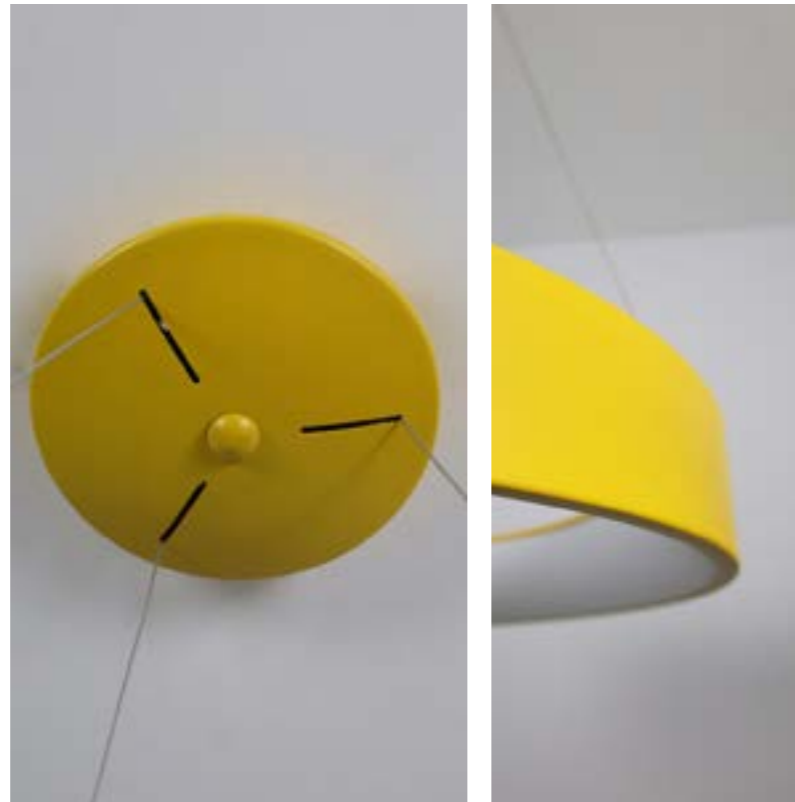

Dimensions

Length	800mm
Width	800mm
Projection	75mm

Assembly Linear Pendant

Finish	Satin Brass
Lamp	Inbuilt LED
Material	Metal
Max Wattage	26W

Dimensions	
Length	1150mm
Width	45mm
Drop	790mm (adjustable up to 3m)

Virgo 90cm Pendant Light

Lamp	Inbuilt 126W LED
Material	Metal
Finish	RAL1005 Yellow

Dimensions	
Diameter	900mm
Drop	2500mm

Lamp	Inbuilt 48W LED
Material	Metal
Finish	RAL1005 Yellow
IP Rating	IP20

Dimensions	
Diameter	600mm
Drop	2500mm

Telescope Black & Copper Pendant

Description	Pendant
Light Source	1x G9
Voltage	230 Volts
Material	Metal
Dimensions	
Max drop:1500mm	
Ceiling plate diameter:52mm	
Tube diameter:28mm	

CE IP20

The Telescope Pendant is a very slim elegant pendant which can hang singularly or grouped together for a stunning effect

CE IP20

Telescope White & Copper Pendant

Description	Pendant
Light Source	1x G9
Voltage	230 Volts
Material	Metal
Dimensions	
Max drop:1500mm	
Ceiling plate diameter:52mm	
Tube diameter:28mm	

CE IP20

The Telescope Pendant is a very slim elegant pendant which can hang singularly or grouped together for a stunning effect