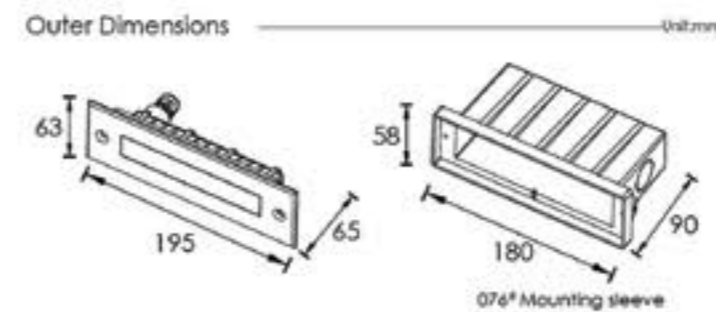

The Bastion 10x0.2W steel recessed LED wall light with a diffused glass front. In a hard chrome plated steel aluminium with 8mm tempered glass. 24VDC, ROHS compliant & CE certified.

Finish	Stainless Steel aluminium Diffused glass
Wattage	10 x 0.2W
Voltage	240V
Light Source	10 x 0.2W SMD 3030 LED built in Actual consumption 2.7W
CCT	3000K
Lumens	51 Lumens
Beam width	120°
LED Driver	Built in
LED colour	Warm white
Dimmable	Yes
Material	Aluminum