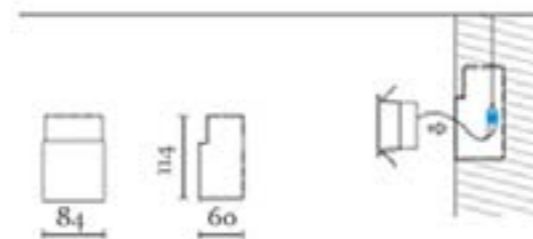

Dimensions	
Length:	110mm
Height:	90mm
Projection from wall:	20mm.
Cut out:	77x77mm

Housing for concrete installation

Material: Steel

Units in mm

CE IP54

Crevasse White Recessed LED Guide Light

The Crevasse 1.2W white recessed LED guide light, 3000K c/w integral HEP driver. Also available in silver or black