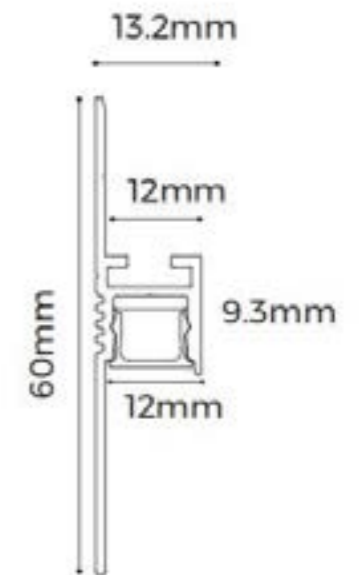

Dimensions	
Length	2500mm

Holm 2513

Finish	White RAL9003
Material	AL6063-T5
Light	
Transmittance	60%
IP Rating	IP20
Diffuser nature	White prismatic
Installation	Recessed

Dimensions	
Length	2500mm

CE □ IP20