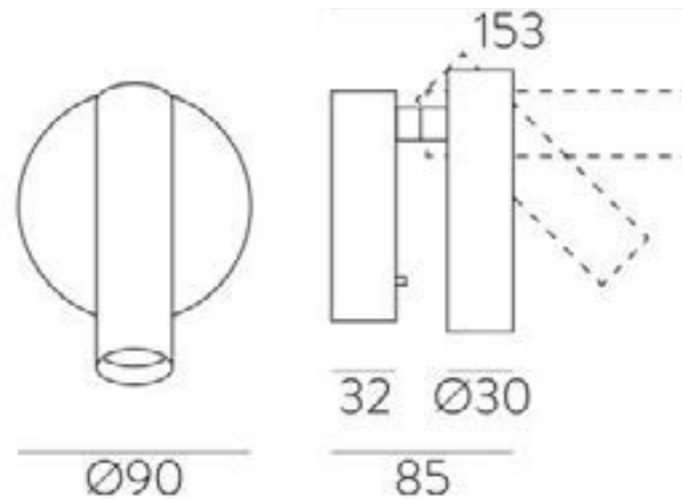

Anza Black Wall Light

Lamp	1 x LED 3W
Material	Aluminium/Iron
Finish	Textured Black
Kelvin	3000K
Lumen	315Lm
IP Rating	IP20

Dimensions	
Backplate Ø	90mm
Min Projection	85mm
Lamp opening Ø	30mm

CE IP20

La Vida Antique Gold Wall Light

Lamp	1 x LED 12W
Material	Aluminium/Iron/PMMA
Finish	Matt Antique Gold
Kelvin	3000K
Lumen	620Lm
IP Rating	IP44

Dimensions	
Height	300mm
Projection	115mm
Width	165mm

CE IP44