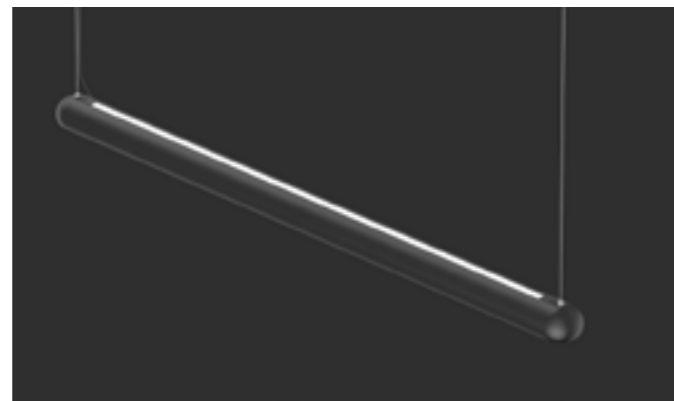

Lamp	Inbuilt 10W
Material	Metal
Dimmable	Yes
Kelvin	3000K

Dimensions	
Diameter	90mm
Height	85mm
Drop	1000mm
Ceiling plate ø	115mm

Knurl Suspension

The Knurl suspension light can be used to make a variety of interior spaces, such as lofts, minimalist spaces, or trendy cafes, by utilising its graphic lines and dual lighting capabilities.

CE IP20

Dab Linear Suspension

The DAB linear suspension with a semicircular structure provides both up and down lighting. The aluminium housing ensures excellent heat dissipation

High luminous flux makes it ideal for offices or workshops etc

The combination of the lens and reflector achieves a low anti-glare UGR rating of <19

Fixture comes as 1652mm length with 1500mm suspension cable

Finish	Black
Wattage	60W
Voltage	AC220-240VAC
Light Source	LED SMD
CCT	3000K
CRI	≥80
Lumens	6000
Beam width	Up to 110 °/Down 60 °
LED Driver	Built in ceiling plate
Dimmable	No
Material	Aluminium