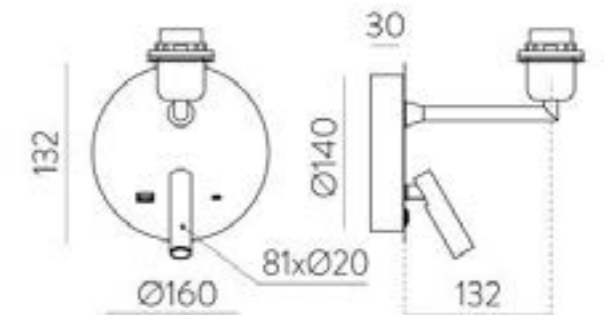

Dimensions

Length	800mm
Width	800mm
Projection	75mm

Assembly Linear Pendant

Finish	Satin Brass
Lamp	Inbuilt LED
Material	Metal
Max Wattage	26W

Dimensions	
Length	1150mm
Width	45mm
Drop	790mm (adjustable up to 3m)

Dimensions	
Height	1400mm
Globe Ø	120mm
Base Ø	250mm

CE □ IP20

CE □ IP20

Mardi Antique Gold Table Lamp

Lamp	2 x 7W LED G9
Material	Iron/Glass
Finish	Antique Gold/Opal
IP Rating	IP20

Dimensions	
Height	450mm
Globe Ø	120mm
Base Ø	150mm

CE □ IP20

Stiletto Black Wall Light

The Stiletto wall light in black, producing two sources of LED lighting. One source from the 15W E27 bulb and the other from the 3W LED arm.

Lamp	1 x E27 15W + 1 x LED 3W
Kelvin	3000K
Lumen	285Lm
Material	Metal/Cotton
Finish	Textured Black
IP Rating	IP20

Dimensions	
Backplate Ø	160mm
Backplate projection	30mm
LED arm Ø	20mm
LED arm length	81mm

CE □ IP20

Stiletto 15W Black Pendant Light

Stiletto 15W Black Table Lamp

Lamp	1 x E27 15W
Material	Metal/cotton
Finish	Textured Black
IP Rating	IP20