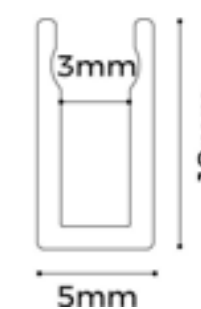

Model No NL_HC_2.5_SLIP

Material	AL6063-T5
Surface Processing	Anodizing
LED Strip	Silicone neon