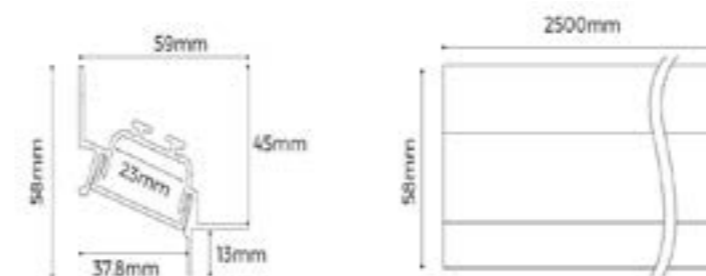

Accessories

End Caps

NL_HANGER_ENDCAPS

End cap without hole
[White x2 pieces]

Dual 7070 Aluminium Channel

The DUAL7070 can be applied to plasterboard finish wall / ceiling juncture to create decorative double sided light effect