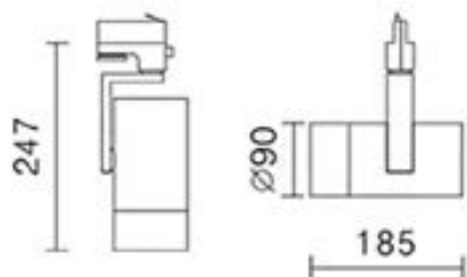

Lamp	1x 25W Citizen COB LED inbuilt.
Finish	White

Dimensions	
Spot ø	90mm
Length	185mm
Max projection	247mm