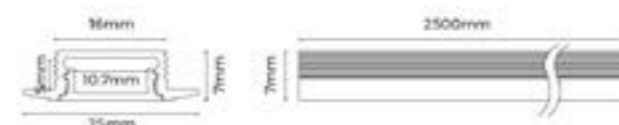

End Caps

NL_MEIR_ENDCAPS_NOHOLE

End cap without hole
[Silver x2 pieces]

NL_Meir_ENDCAPS_WHOLE

End cap with hole
[Silver x2 pieces]

Vimo 0709 Aluminium Channel

The Vimo 0709 is a super narrow and thin profile best applied in narrow spaces