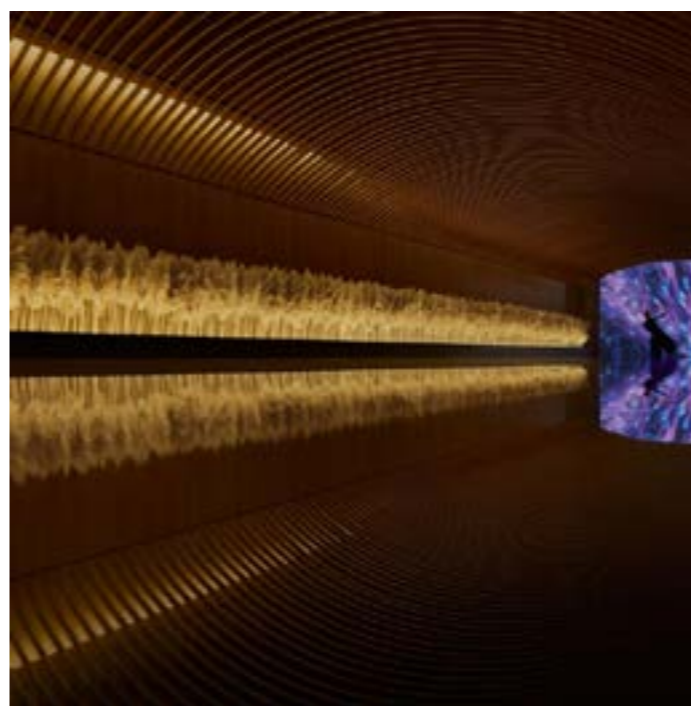

Dimensions

Roll size

Length Max 20m
Width 10mm
Height 1.7mm