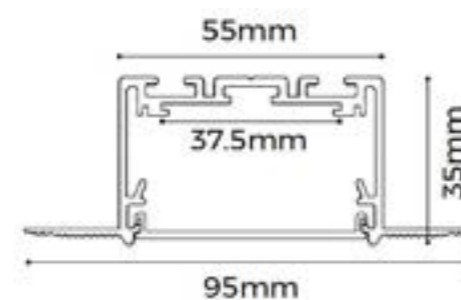

The LINPROF35 is a recessed trimless profile for plasterboard ceilings

The profile is fixed to the underside of the plasterboard with wings provided for fixing. There are two protruding walls on the profile to allow for skimming a straight line finish on the ceiling

A range of accessories are available to allow creation of long continuous lines or right angle combinations

Model No	NL_HC_LINP35_2.5M
Material	AL6063-T5
Surface	
Processing	Spray painted RAL 9003 white
Diffuser	Opal Polycarbonate
Light	
Transmittance	>86%
Heat Dissipation	Max 38W/m
Lumens	N/A
LED Driver	Remote
Dimmable	Depending on driver chosen
Light Source	LED flexstrip (excluded)