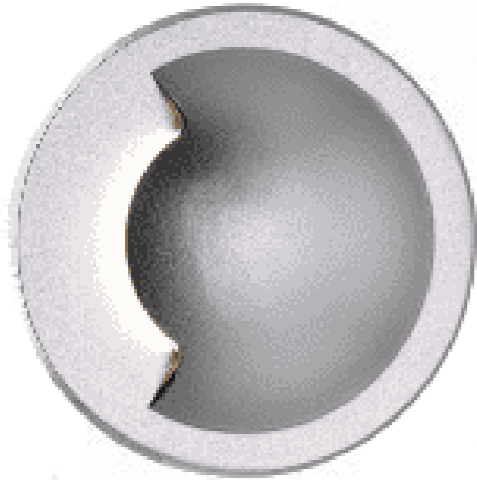

Puck Stainless Steel Inground Light 1 Way

Puck Stainless Steel Inground Light 4 Way

Lamp	OSRAM SMD3030
Material	Metal
Max Wattage	2W
Kelvin	3000K
Dimensions	
Diameter	55mm
Depth	86.5mm

Lamp	OSRAM SMD3030
Material	Metal
Max Wattage	2W
Kelvin	3000K
Dimensions	
Diameter	55mm
Depth	86.5mm