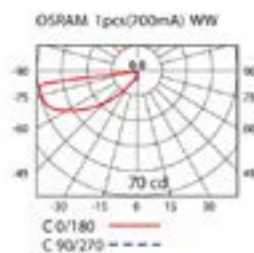

Slot Recessed Wall light

Eco-friendly LED technology with energy saving and low maintenance cost

The Slot Recessed wall light provide ultra-thin and clean line shape light for lighting designer

Luminaire designed with good glaring control and comfortable light output.

Good thermal management guarantees long lifespan

Easy install with two springs on up and down

The Slot is an excellent design for decorative light and guide-light, good for hall, corridor, residential and commercial applications

Finish	White
Wattage	3W
AC Input	240V
Light Source	OSRAM RACE LED
CCT	3000K
Lumens	180lm
Material	Aluminium

Optional Accessory

For concrete fitting

180lm

Units in mm

Units in mm

Tear 1.2W White Recessed LED Wall Light

The Tear 1.2W white recessed LED wall light c/w integral HEP driver. Without housing.

Lamp	1x Osram 1.2W LED inbuilt
Finish	White

Dimensions

Height	152mm
Width	57mm
Recessed depth	49mm
Cut out	35mm x 108mm