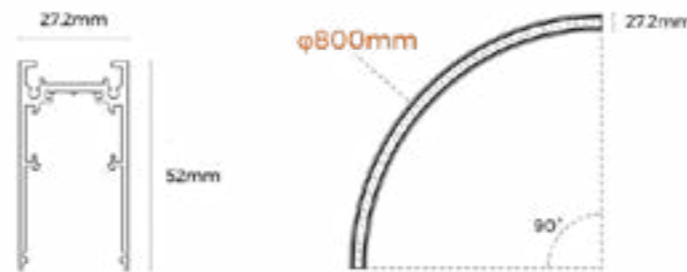

Magno Track SS 800 90° Surface/Suspension 48V

Material	AL6063-T5
Finish	Black
Length	Ø800mm x 90°
Input Voltage	48V