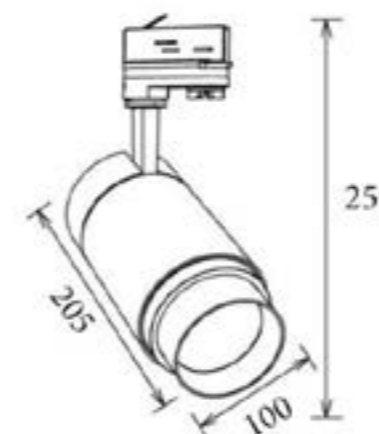

Hunter 30W LED Flicker Free Trackspot, 15-60° 3000K

The Hunter 30W LED Flicker Free TrackSpot, 15-60°, 3000K. With an impressive CRI97 rating which gives a high colour rendering clarity. The adjustable head gives alternative beam variations. Ideal for highlighting & focusing on individual areas i.e tables & walls. Flicker free technology. Also available in 15W and 10W versions here.

For use with 3 circuit track only.

ROHS compliant & CE certified.

Lamp	30W Citizen cob LED inbuilt.
Finish	Black
Lumen	1000-3000Lm

Dimensions	
Diameter	100mm
Length	175-205mm
Height	250mm

Hunter 30W LED Flicker Free Trackspot, 15-60°, 3000K

The Hunter 30W LED Flicker Free TrackSpot, 15-60°, 3000K. With an impressive CRI97 rating which gives a high colour rendering clarity. The adjustable head gives alternative beam variations. Ideal for highlighting & focusing on individual areas i.e tables & walls. Flicker free technology. Also available in 15W and 10W versions here.

For use with 3 circuit track only.

ROHS compliant & CE certified.

Lamp	30W Citizen cob LED inbuilt.
Finish	White
Lumen	1000-3000Lm

Dimensions	
Diameter	100mm
Length	175-205mm
Height	250mm