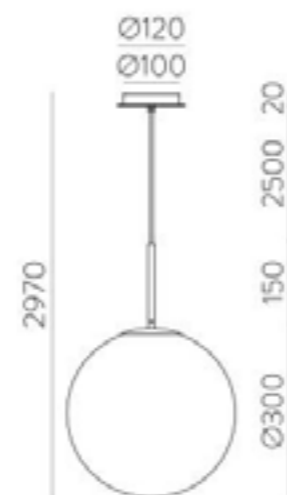

Dimensions	
Height	408mm
Projection	218mm
Width	120mm
Fitting Ø	151mm

CE  IP65

Ruble Nickle Wall Light

The Ruble wall light in nickle, produces two sources of LED lighting. One source of direct lighting coming from the LED adjustable arm and another source coming from beneath the backplate, allowing a soft glow of light to surround it. The backplate also includes a USB + USBC port.

 Ømax. 45mm
 max.145

CE □ IP44

Lamp	1 x E27 15W
Material	Aluminium/Glass/Steel
Finish	Matt Black/Opal
IP Rating	IP44

Dimensions	
Total Drop	2850mm
Globe Ø	180mm
Ceiling plate Ø	100mm

 Ømax. 45mm
 max.145

CE □ IP44

Valen 30cm Antique Gold Pendant

Valen 30cm Matt Black Pendant

Lamp	1 x E27 15W
Material	Aluminium/Glass/Steel
Finish	Matt Antique Gold/Opal
IP Rating	IP44

Dimensions	
Total Drop	2970mm
Globe Ø	300mm
Ceiling plate Ø	100mm

Lamp	1 x E27 15W
Material	Aluminium/Glass/Steel
Finish	Matt Black/Opal
IP Rating	IP44

Dimensions	
Total Drop	2970mm
Globe Ø	300mm
Ceiling plate Ø	100mm

 Ømax. 65mm
 max.245

 Ømax. 65mm
 max.245

CE □ IP44

CE □ IP44