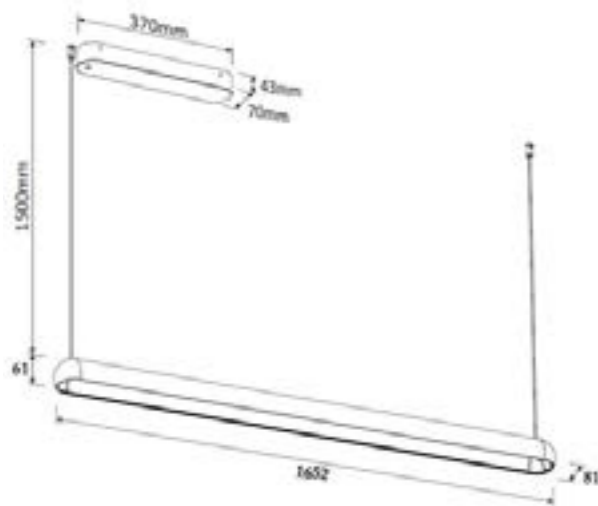

The DAB linear suspension with a semicircular structure provides both up and down lighting. The aluminium housing ensures excellent heat dissipation

High luminous flux makes it ideal for offices or workshops etc

The combination of the lens and reflector achieves a low anti-glare UGR rating of <19

Fixture comes as 1652mm length with 1500mm suspension cable

Finish	Black
Wattage	60W
Voltage	AC220-240VAC
Light Source	LED SMD
CCT	3000K
CRI	≥80
Lumens	6000
Beam width	Up to 110 °/Down 60 °
LED Driver	Built in ceiling plate
Dimmable	No
Material	Aluminium