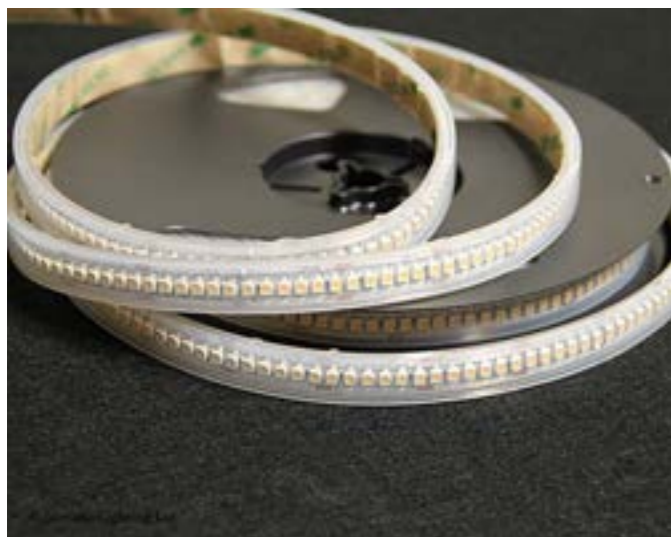

White options	2100K Extra warm white or 4000K Daylight white.
---------------	---

Voltage 24VDC

Dimensions

Heat shrink roll size

Length 5000mm
 Width 10.2mm
 Height 2.2mm

Silicone tube roll size

Length 5000mm
 Width 12mm
 Height 4mm