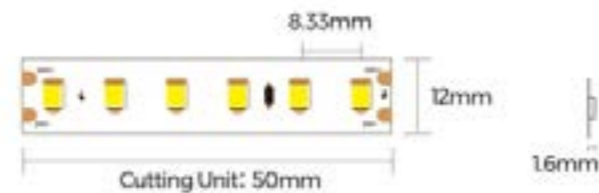

Dimensions

Roll size	
Max length	20m
Width	12mm
Height	1.6mm