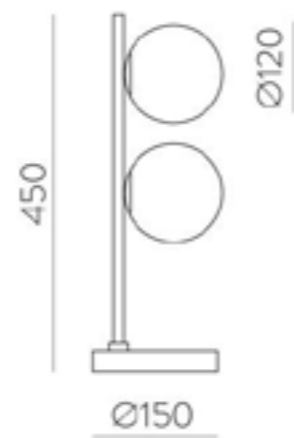

Dimensions

Length	800mm
Width	800mm
Projection	75mm

Assembly Linear Pendant

Finish	Satin Brass
Lamp	Inbuilt LED
Material	Metal
Max Wattage	26W

Dimensions	
Length	1150mm
Width	45mm
Drop	790mm (adjustable up to 3m)

Telescope White & Gold Pendant

Description	Pendant
Light Source	1x G9
Voltage	230 Volts
Material	Metal
Dimensions	
Max drop:1500mm	
Ceiling plate diameter:52mm	
Tube diameter:28mm	

The Telescope Pendant is a very slim elegant pendant which can hang singularly or grouped together for a stunning effect

Lamp	1 x LED G9 20 x 7W
Material	Iron/Glass
Finish	Antique Gold/Opal
IP Rating	IP20

Dimensions	
Max Drop	5000mm
Fitting height	572mm
Fitting length	1554mm
Fitting width	780mm
Globe Ø	120mm
Ceiling plate Ø	100mm

Dimensions	
Height	1400mm
Globe Ø	120mm
Base Ø	250mm

CE □ IP20

CE □ IP20

Mardi Antique Gold Table Lamp

Lamp	2 x 7W LED G9
Material	Iron/Glass
Finish	Antique Gold/Opal
IP Rating	IP20

Dimensions	
Height	450mm
Globe Ø	120mm
Base Ø	150mm