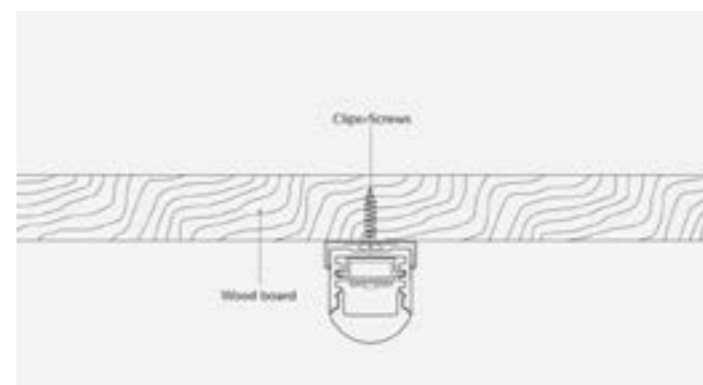

End Caps

NL_MEIR_ENDCAPS_NOHOLE

End cap without hole
[Silver x2 pieces]

NL_Meir_ENDCAPS_WHOLE

End cap with hole
[Silver x2 pieces]

Vimo 0709 Aluminium Channel

The Vimo 0709 is a super narrow and thin profile best applied in narrow spaces