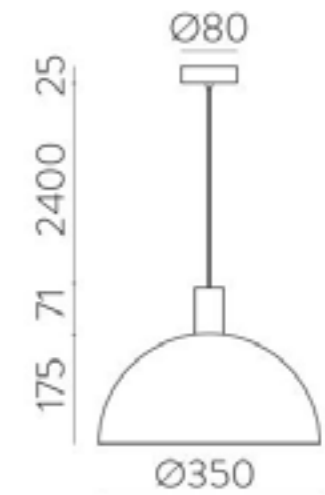

Prism 36W Black LED Pendant Light

The Prism 36W black LED pendant light c/w driver

Lamp 36Watt 5,110 lumen LED inbuilt

Materials Metal

Dimensions

Length 872mm

Width 583

Total drop 5000mm

Antiqua Black/Gold Suspension

Lamp 1 x LED E27 15W

Material Iron

Finish Textured Black

IP Rating IP20

Dimensions

Total Drop 2400mm

Shade Ø 350mm

Shade height 175mm

Ceiling plate Ø 80mm