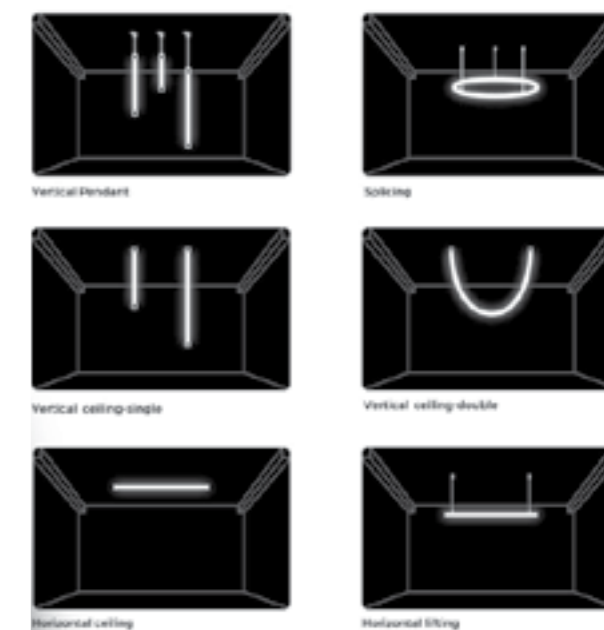

Neo RGB 9.6W 48V Silicone Neon Strip

Neo RGB is part of the side bend series which adopt unique optical structure design, featured in uniform lighting without shadow. The Neo design qualifies it for line outlining, indoor & outdoor decorative lighting

12mm width flat luminous surface, applied for indoor & outdoor decorative lighting, architectural outline lighting, etc.

High light efficacy, LM80 proved

Silicone extrusion process, IP67 protection level

Systematic installation solution for different installation requirements

Model No	NL_NEO1217_9.6W_RGB_48V
Material	Silicone
CCT	RGB
Voltage	48V
Wattage	9.6W
Max tape length	20m

CE IP65

Neo25 12.5w/m 48V 23K 360° Silicone Neon Strip

Neo 25 can achieve 360 degree uniform light emission without dark or dead spots.

With flexible material it can curved in to shapes or lines and is an ideal partner with your lighting designer or architect for artistic styling and decorative lighting

High luminous efficiency, passed LM80 test

Silicone extrusion process with IP65 protection level

Supports pendant & surface mounting installation

Winner of Reddot Award 2021

Model No	NL_HC_NEO25_48V2.3K
Material	Domed silicone
Bending direction	360°
Section Size	25mm
CRI	Ra>90
CCT	2300K
Voltage	48V DC
Wattage	12.5w/m
Length	20000mm max

CE IP65