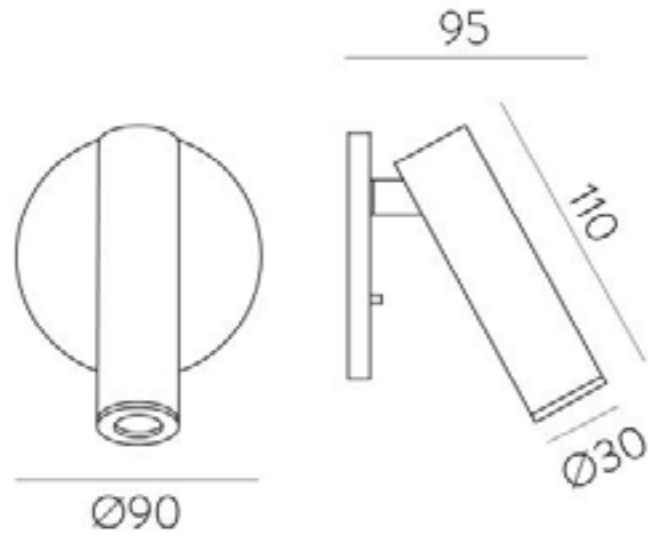

Anza Nickle Recessed Wall Light

Lamp	1 x LED 3W
Material	Aluminium/Iron
Finish	Matt Nickle
Kelvin	3000K
Lumen	315Lm
IP Rating	IP20
Dimensions	
Backplate Ø	90mm
Projection	95mm
Lamp length	110mm
Lamp opening Ø	30mm

CE IP20

Anza Bronze Wall Light

Lamp	1 x LED 3W
Material	Aluminium/Iron
Finish	Bronze
Kelvin	3000K
Lumen	315Lm
IP Rating	IP20
Dimensions	
Backplate Ø	90mm
Min Projection	85mm
Lamp opening Ø	30mm

CE IP20