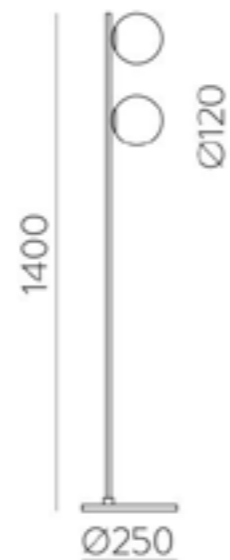

Telescope White & Gold Pendant

Description	Pendant
Light Source	1x G9
Voltage	230 Volts
Material	Metal
Dimensions	
Max drop:1500mm	
Ceiling plate diameter:52mm	
Tube diameter:28mm	

The Telescope Pendant is a very slim elegant pendant which can hang singularly or grouped together for a stunning effect

Lamp	1 x LED G9 20 x 7W
Material	Iron/Glass
Finish	Antique Gold/Opal
IP Rating	IP20

Dimensions	
Max Drop	5000mm
Fitting height	572mm
Fitting length	1554mm
Fitting width	780mm
Globe Ø	120mm
Ceiling plate Ø	100mm

CE IP20

Mardi Antique Black Floor Lamp

Mardi Antique Gold Floor Lamp

Lamp	2 x 7W LED G9
Material	Iron/Glass
Finish	Textured black/Opal
IP Rating	IP20

Dimensions	
Height	1400mm
Globe Ø	120mm
Base Ø	250mm

Lamp	2 x 7W LED G9
Material	Iron/Glass
Finish	Antique Gold/Opal
IP Rating	IP20

Dimensions	
Height	1400mm
Globe Ø	120mm
Base Ø	250mm

CE □ IP20

CE □ IP20

Mardi Antique Gold Table Lamp

Lamp	2 x 7W LED G9
Material	Iron/Glass
Finish	Antique Gold/Opal
IP Rating	IP20

Dimensions	
Height	450mm
Globe Ø	120mm
Base Ø	150mm