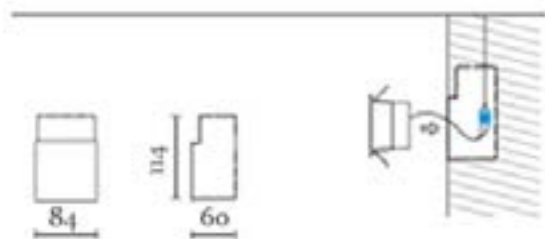

Dimensions	
Length:	110mm
Height:	90mm
Projection from wall:	20mm
Cut out:	77x77mm

Housing for concrete installation

Material: Steel

Units in mm

CE IP54

Crevasse Silver Recessed LED Guide Light

The Crevasse 1.2W silver recessed LED guide light, 3000K c/w integral HEP driver. Also available in white or black.