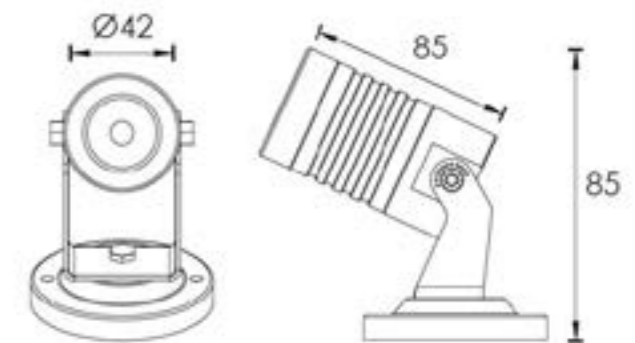

Lamp	1 x 2W Osram LED. Total consumption is 2.6W
Finish	Black

Dimensions	
Diameter	42mm
Length	85mm
Projection	85mm

CE □

Raven 1 Surface Spotlight

Raven 2 Surface Spotlight

Lamp	NICHIA
Material	Aluminium KAP7037 Dark Grey
Wattage	10 x 4.5W
CCT	3000K
Voltage	240V
Beam angle	20°
Dimensions	
Diameter	200mm
Height	272mm