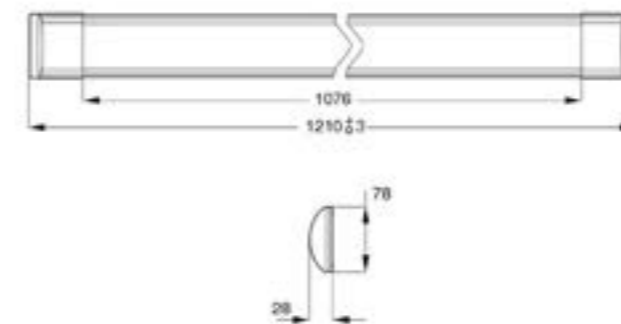

Plaza Panel Light

The Plaza panel light features louver reflectors to make the fitting low glare UGR<19. It offers a stylish design and with its performance makes it a high end option for office task & general lighting

The fitting is designed to allow easy replacement of the LED insert modules thus allowing easy future maintenance

Colour temperature can be quickly altered with an inline switch at the rear of the fitting

Supplied with a Dali dimmable remote driver

The Plaza is an aesthetic option for office & school lighting (offices, meeting & classrooms)

A - 595mm
B - 595mm
C - 15mm

Finish	White RAL 9016
Wattage	35W
Voltage	AC220-240VAC
Light Source	LED SMD
CCT	3CCT [3000K/4000K/5700K]
CRI	≥ 80
Lumens	3150-3450
Beam width	90°
UGR Value	<19
LED Driver	Remote
Dimmable	Yes - Dali dimmable
Material	SPCC steel/PC

CE IP20

BAT1 Batten Light

The BAT1 batten light with a double row of SMD LED chips to achieve a high lumen output

Weatherproof resistance thanks to the IP65 high ingress protection

High grade polycarbonate diffuser and housing. Suitable for commercial and industrial use where dust is prevalent such as super markets, office building, workshops etc.

Long lifetime of 40,000 hours

Finish	White
Wattage	42W
Voltage	AC220-240VAC
Light Source	LED SMD
CCT	4000K
CRI	≥80
Lumens	3480-3570
Beam width	110 °
LED Driver	Inbuilt
Dimmable	No
Material	PC

Units in mm

CE IP65