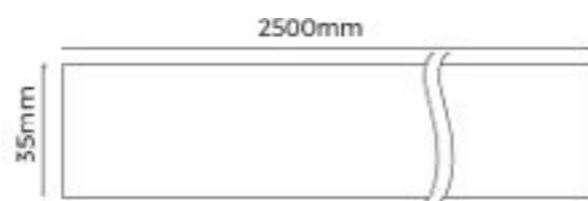

Model No	NL_HC_LIN35B_2.5M
Material	AL6063-T5
Surface	
Processing	Anodized
Diffuser	Opal Polycarbonate
Light	
Transmittance	>86%
Heat Dissipation	Max 38W/m
LED Driver	Remote
Dimmable	Possible with remote drivers
Light Source	LED Flexstrip (excluded)