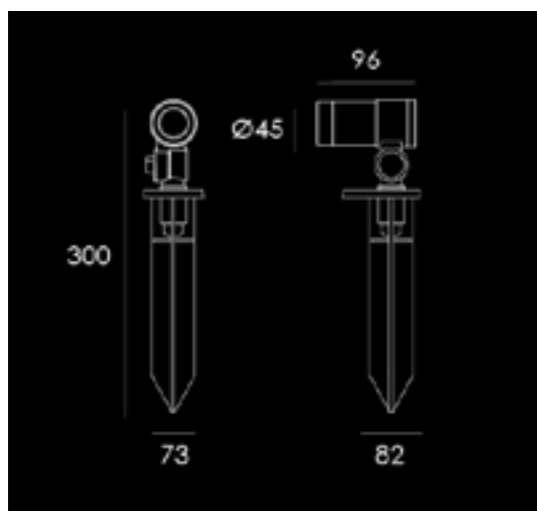

Units in mms

CE IP66