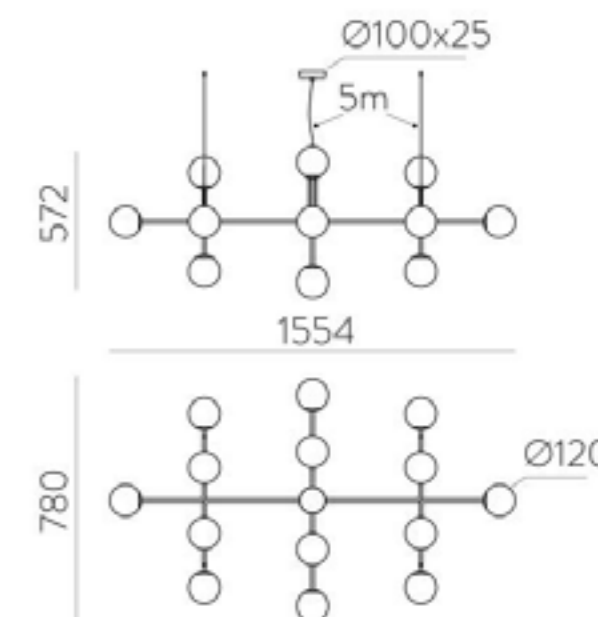

Lamp	1 x LED G9 20 x 7W
Material	Iron/Glass
Finish	Antique Gold/Opal
IP Rating	IP20

Dimensions	
Max Drop	5000mm
Fitting height	572mm
Fitting length	1554mm
Fitting width	780mm
Globe Ø	120mm
Ceiling plate Ø	100mm