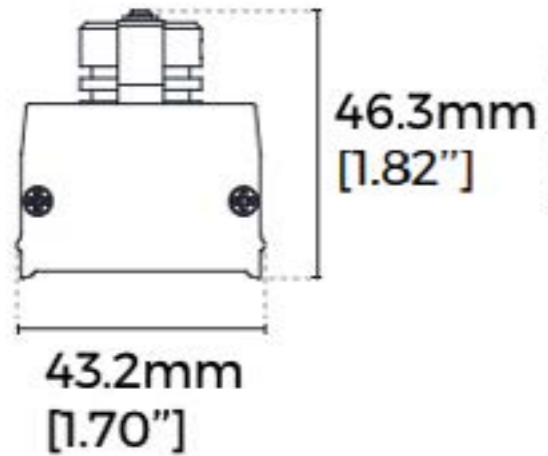

Accento T-400390

Material	AL6063-T5
Finish	Black RAL9005
Spotlight angle	45°
Wattage	6W
CCT	3000K
CRI	Ra90
Lumen	390Lm
Voltage	AC220-240V
Dimmable	No
IP Rating	IP20
Installation	Ceiling
Length	400mm