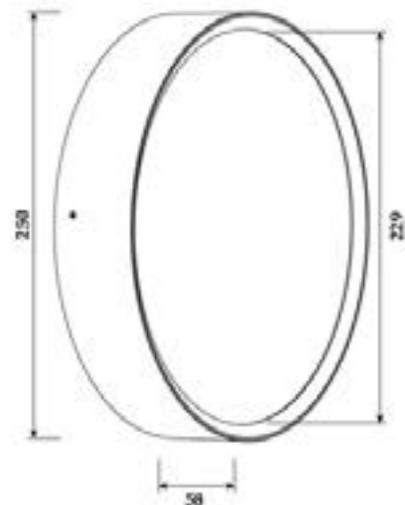

The Drum bulkhead with an IP65 rating for indoor & outdoor use

3CCT switchable between 3000K, 4000K and 5700K

Designed for general lighting applications while also widely used in public areas such as stairways, lobbies, receptions and corridors

Long lifetime of 50,000 hours

Wired to integral non-dimmable driver

Finish	White
Wattage	18W
Voltage	AC220-240VAC
Light Source	LED SMD
CCT	3CCT Switch selectable 3000K/4000K/5700K
CRI	≥80
Lumens	1500-1850
Beam width	110 °
LED Driver	In built
Dimmable	No
Material	Aluminium/PC