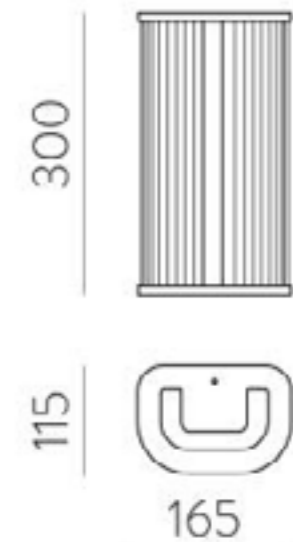

Anza Black Wall Light

Lamp	1 x LED 3W
Material	Aluminium/Iron
Finish	Textured Black
Kelvin	3000K
Lumen	315Lm
IP Rating	IP20

Dimensions	
Backplate Ø	90mm
Min Projection	85mm
Lamp opening Ø	30mm

CE IP20

La Vida Antique Gold Wall Light

Lamp	1 x LED 12W
Material	Aluminium/Iron/PMMA
Finish	Matt Antique Gold
Kelvin	3000K
Lumen	620Lm
IP Rating	IP44

Dimensions	
Height	300mm
Projection	115mm
Width	165mm

CE IP44

Moon Base Gold LED Wall Light with Black Marble