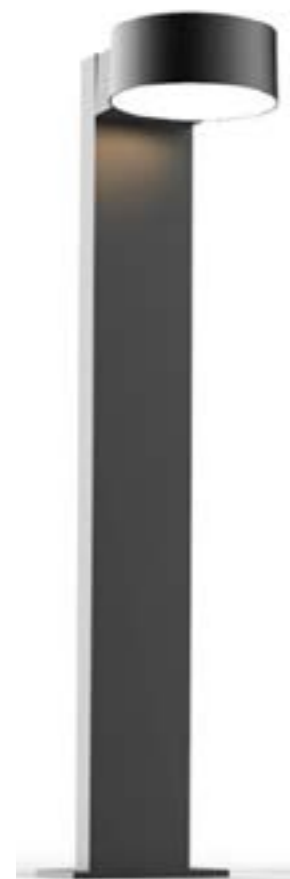

Storm LED Exterior Bollard