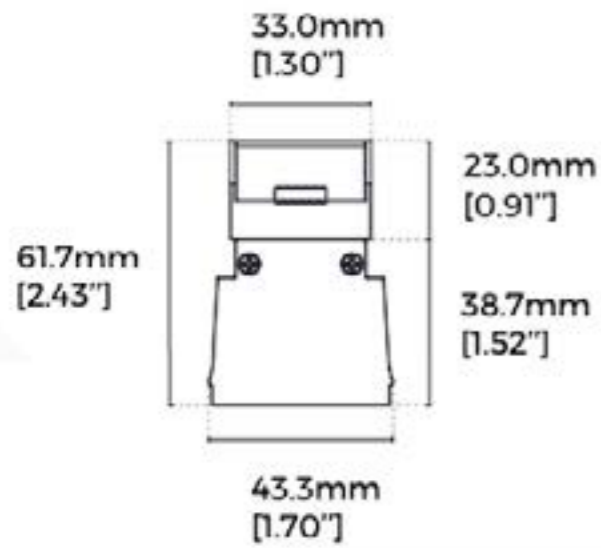

Accento T-12002520

Material	AL6063-T5
Finish	Black RAL9005
Diffuser nature	Prismatic
Wattage	28W
CCT	3000K - 6500K
CRI	Ra90
Lumen	2520Lm
Voltage	AC220-240V
Dimmable	No
IP Rating	IP20
Installation	Ceiling
Length	1200mm