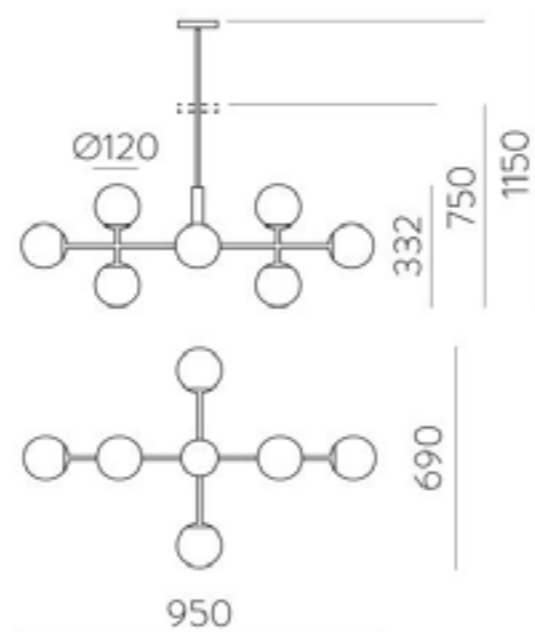

Mardi Antique Gold Pendant

Lamp	1 x LED G9 8 x 7W
Material	Iron/Glass
Finish	Antique Gold/Opal
IP Rating	IP20

Dimensions	
Max Drop	1150mm
Fitting height	332mm
Fitting length	950mm
Fitting width	690mm
Globe Ø	120mm

CE IP20

Mardi Large Antique Gold Pendant

Lamp	1 x LED G9 20 x 7W
Material	Iron/Glass
Finish	Antique Gold/Opal
IP Rating	IP20

Dimensions	
Max Drop	5000mm
Fitting height	572mm
Fitting length	1554mm
Fitting width	780mm
Globe Ø	120mm
Ceiling plate Ø	100mm

CE IP20