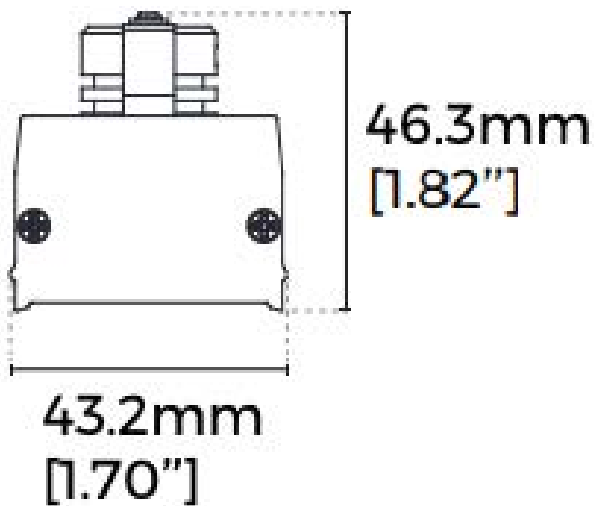

## Accento T-400390

Material	AL6063-T5
Finish	Black RAL9005
Spotlight angle	45°
Wattage	6W
CCT	3000K
CRI	Ra90
Lumen	390Lm
Voltage	AC220-240V
Dimmable	No
IP Rating	IP20
Installation	Ceiling
Length	400mm