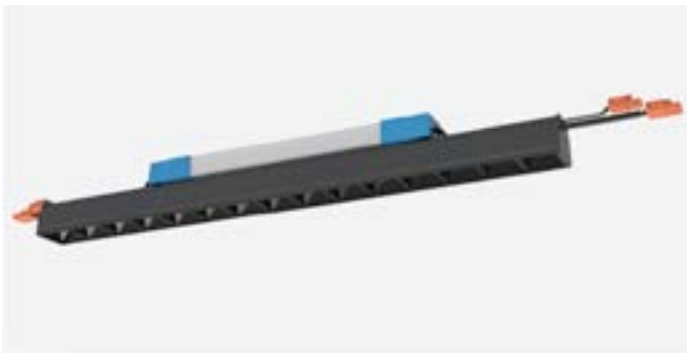

Accento T-6001500

Diffuser nature	Grating
Material	AL6063-T5
Finish	Black RAL9005
Grille angle	30°
Wattage	15W
CCT	2700K - 6500K
CRI	Ra90
Lumen	1500Lm
Voltage	AC220-240V
Dimmable	No
IP Rating	IP20
Installation	Ceiling
Length	600mm