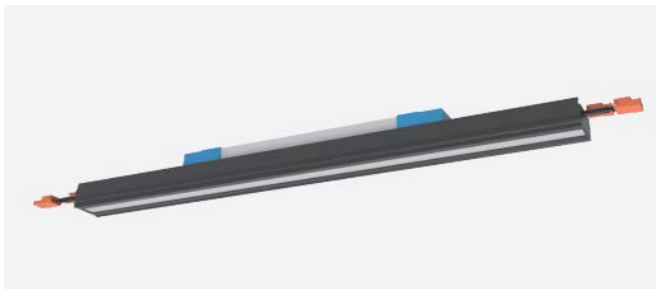

Accento T-12003220

Diffuser nature	Opal
Material	AL6063-T5
Finish	Black RAL9005
Beam angle	100° x 45°
Wattage	28W
CCT	3000K - 6500K
CRI	Ra80
Lumen	3220Lm
Voltage	AC220-240V
Dimmable	No
IP Rating	IP20
Installation	Ceiling
Length	1200mm