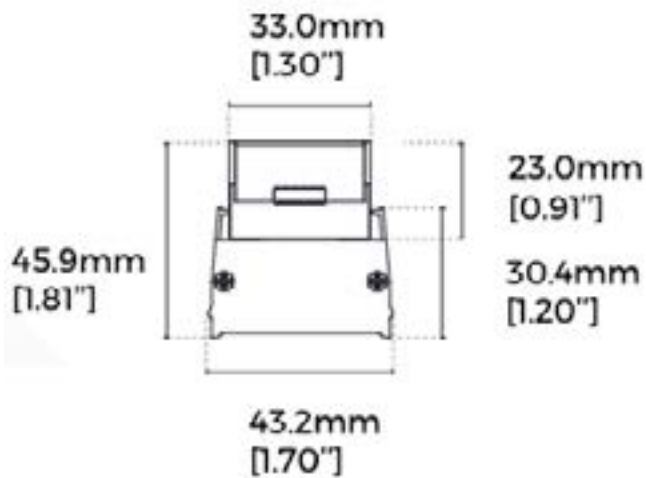

Accento T-12003220

Diffuser nature	Opal
Material	AL6063-T5
Finish	Black RAL9005
Beam angle	100° x 45°
Wattage	28W
CCT	3000K - 6500K
CRI	Ra80
Lumen	3220Lm
Voltage	AC220-240V
Dimmable	No
IP Rating	IP20
Installation	Ceiling
Length	1200mm