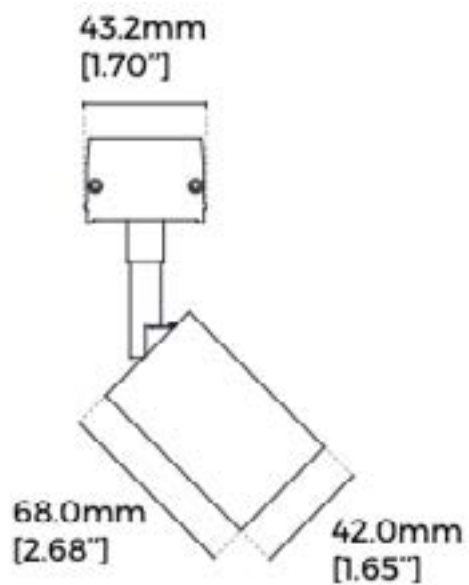

Accento T-2.8

Material	AL6063-T5
Finish	Black RAL9005
Spotlight angle	36°
Wattage	2 x 8W
CCT	3000K
CRI	Ra90
Lumen	2 x 520Lm
Voltage	AC220-240V
Dimmable	No
IP Rating	IP20
Installation	Ceiling