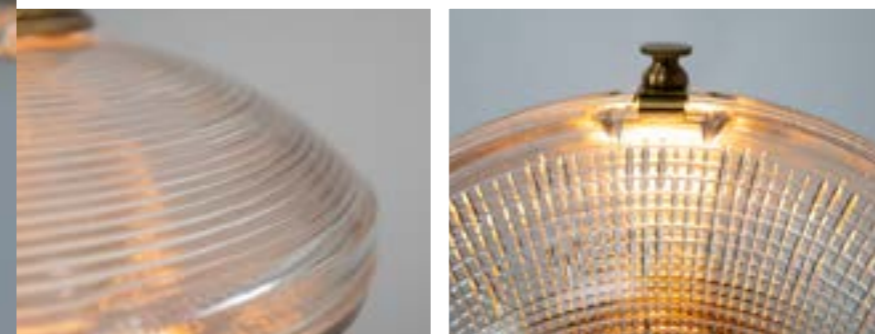

Description	Pendant
Light Source	1xE27 40W LED equiv.
Voltage	230V
Material	Glass & brass

Dimensions	
Diameter	230mm
Total Min. Height	300mm

The Skellig Suspension is part of the Nirvana Lighting Workshop Collection

It is suitable for hotels, pub & restaurants, coffee shops, and home decor application