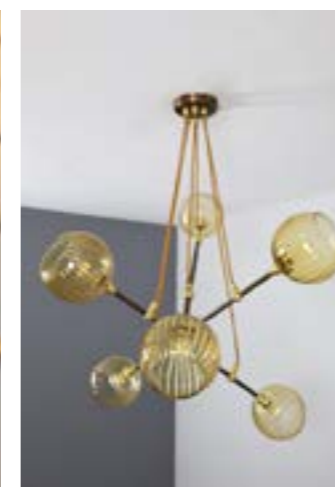

Description	Ceiling Light
Light Source	6 x E14 bulb.
Voltage	230V
Material	Metal & glass

Dimensions	
Total drop	880mm
Total width	880mm
Shade height	145mm
Shade diameter	150mm