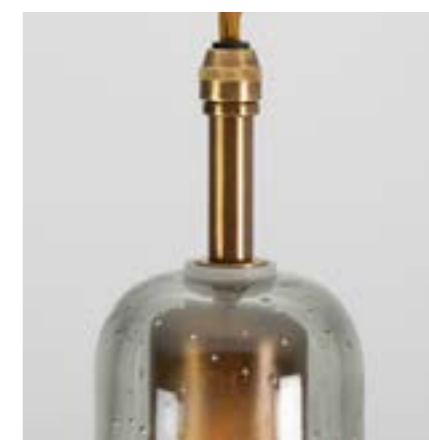

Description	Pendant
Light Source	1x E27 60W LED equiv
Voltage	230 Volts
Material	Glass & brass
Dimensions	

Total drop 1000mm
Diameter 250mm
Ceiling plate diameter 80mm

The Atelier Single pendant with smoke colour glass shade is part of the Nirvana Lighting Workshop Collection, and is suitable for hotels, pub & restaurants, coffee shops, and home decor application

Shown in antique brass finish

Available in 4 different finishes