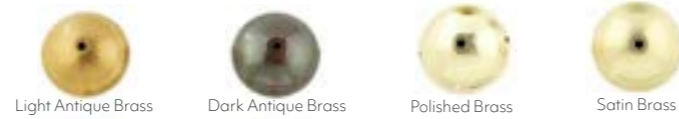

Shown here in satin brass

Description	Wall Light
Light Source	1x E27
Voltage	230V
Material	Brass & opal glass
Dimensions	
Diameter	300mm
Globe diameter	150mm
Backplate diameter	80mm
Projection	190mm

Available in 4 different finishes

It suitable for hotels, pub & restaurants, coffee shops, and home decor applications

Photographed in light antique finish

Description	Pendant
Light Source	7 x E27 40W LED equiv.
Voltage	230V
Dimmable	Yes
Material	Brass & glass

Dimensions

Diameter	720mm
Total Drop	680mm
Base diameter	120mm
Shade Diameter	150mm

Available in 4 different finishes

Dalkey Pendant with Smoked Brown Dusk Shade

The Dalkey Pendant with Smoked Brown Dusk Glass Shade is part of the Nirvana Lighting Workshop Collection, it also available in clear, honey and marsala dusk shade