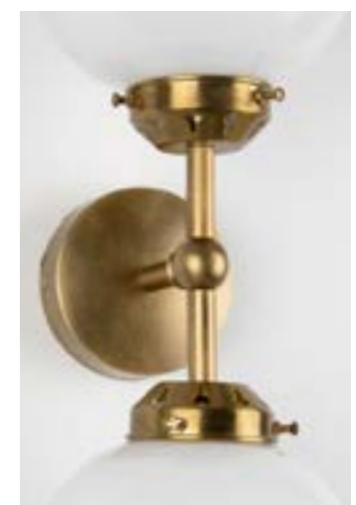

Roe Double Wall Light

The Roe Wall Light is part of the Nirvana Lighting Workshop Collection

It is suitable for hotels, pub & restaurants, coffee shops, and home decor application

Photographed here in light antique brass

Description	Wall Light
Light Source	1x E14 40W LED equiv.
Voltage	230 V
Material	Glass & brass

Dimensions	
Height	455mm
Projection	160mm
Backplate diameter	80mm

Available in 4 different finishes

CE IP20