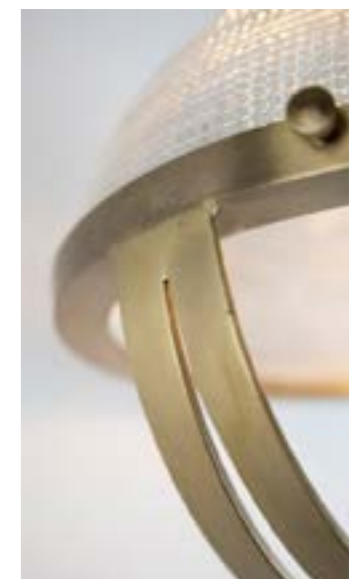

Dernish Wall Light [Light Antique Brass]

The Dernish Wall Light is part of the Nirvana Lighting Bespoke Collection

Suitable for hotels, pub & restaurants, coffee shops, and home decor application

Available in 4 different finishes

Description	Wall Light
Light Source	1x E27 60W LED equiv
Voltage	230 Volts
Material	Glass & brass
Dimensions	
Total width	230mm
Height	280mm
Total projection	255mm