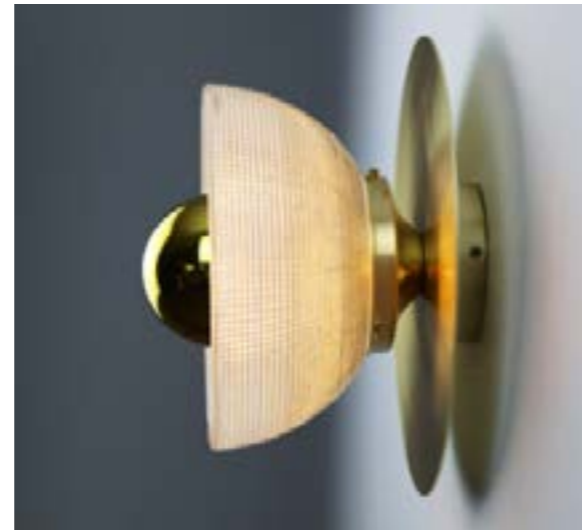

Dimensions	
Diameter	230mm
Total Min. Height	300mm

The Skellig Suspension is part of the Nirvana Lighting Workshop Collection

It is suitable for hotels, pub & restaurants, coffee shops, and home decor application

CE IP20

Solaris Wall Light

Description	Ceiling / Wall Light
Light Source	4W mirror globe bulb
Voltage	230V
Material	Brass & Glass
Dimensions	
Diameter	285mm
Projection	165mm

The Solaris Wall Light is part of the Nirvana Lighting Workshop Collection