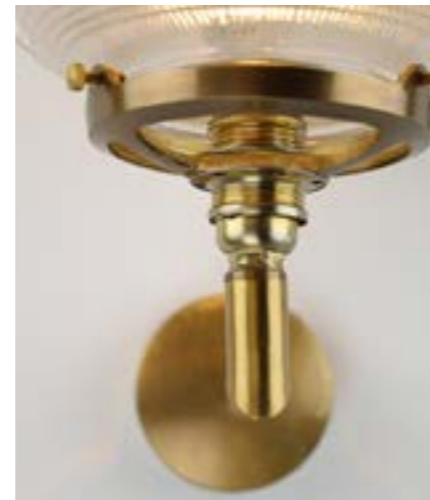

Photographed here in light antique finish

Dimensions Diameter: 300mm
Drop: 200mm

Available in 4 different finishes

CE IP20

Tuskar Wall Light [Light Antique Brass]

The Tuskar Wall Light is part of the Nirvana Lighting Workshop Collection

It is suitable for hotels, pub & restaurants, coffee shops, and home decor application

Description	Wall Light
Light Source	1 x E14 60W LED equiv.
Voltage	230V
Dimmable	Yes
Finish	Glass & metal

Dimensions	
Shade Diameter	230mm
Projection	250mm
Total Height	230mm