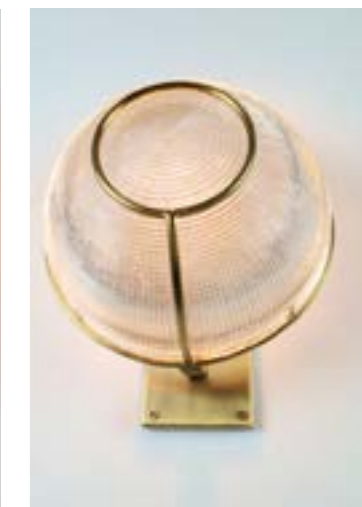

Foynes Wall Light [Light Antique Brass]

The Foynes Wall Lamp is part of the Nirvana Lighting Workshop Collection

Suitable for hotels, pub & restaurants, coffee shops, and home decor applications

Description	Wall Light
Light Source	1 x E27 60W LED equiv.
Voltage	230V
Finish	Brass & glass

Dimensions

Shade diameter	235mm
Total Projection	180mm
Backplate Width	87mm
Height	217mm
Dept	18mm

Available in 4 different finishes