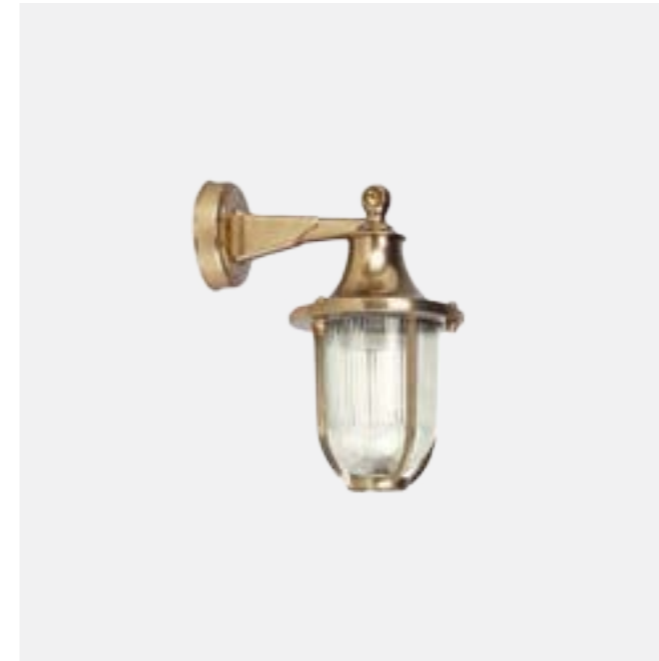

CE  IP43

La Monde Nickel Wall Light

Lamp	1 x E27.
Material	Metal + Acrylic
Max Wattage	60W
Dimmable	Yes

Dimensions	
Height	310mm
Projection	290mm
Globe:	Ø150mm
Backplate:	Ø105mm

CE □ IP43

Lough Brass Wall Light

The Lough brass wall light with an IP rating of 64. Suitable for outdoor use due to its high IP rating. Ideal for achieving an industrial / maritime look in any area.

Finish	Brass
Lamp Type & Quantity	1x E27 60W LED equivalent
Material	Metal