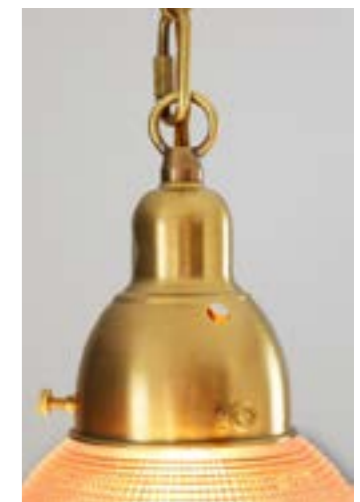

It is suitable for hotels, pub & restaurants, coffee shops, and home decor application

Description	Wall Light
Light Source	1 x E14 60W LED equiv.
Voltage	230V
Dimmable	Yes
Finish	Glass & metal

Dimensions	
Shade Diameter	230mm
Projection	250mm
Total Height	230mm

Available in 4 different finishes

CE IP20

Valentia Pendant [Light Antique Brass]

The Valentia Pendant is part of the Nirvana Lighting Workshop Collection suitable for hotels, pub & restaurants, coffee shops, and home decor applications

Description	Pendant
Light Source	1 x E27
Voltage	230V
Dimmable	Yes
Material	Brass & glass

Dimensions	
Shade Diameter	150mm
Drop	Standard drop of chain 500mm can be extended on request
Total Drop	860mm

CE IP20