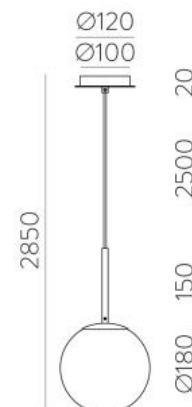

Valen 18cm Black Pendant

| | |
|-----------|-----------------------|
| Lamp | 1 x E27 15W |
| Material | Aluminium/Glass/Steel |
| Finish | Matt Black/Opal |
| IP Rating | IP44 |

Dimensions

| | |
|-----------------|--------|
| Total Drop | 2850mm |
| Globe Ø | 180mm |
| Ceiling plate Ø | 100mm |

 max. 145
 max. 45mm