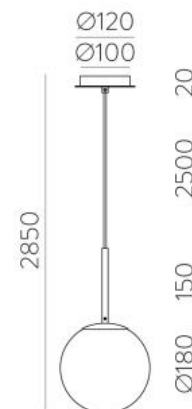

## Valen 18cm Antique Gold Pendant

|           |                        |
|-----------|------------------------|
| Lamp      | 1 x E27 15W            |
| Material  | Aluminium/Glass/Steel  |
| Finish    | Matt Antique Gold/Opal |
| IP Rating | IP44                   |

### Dimensions

|                 |        |
|-----------------|--------|
| Total Drop      | 2850mm |
| Globe Ø         | 180mm  |
| Ceiling plate Ø | 100mm  |

 max. 145  
 max. 45mm

CE  IP44