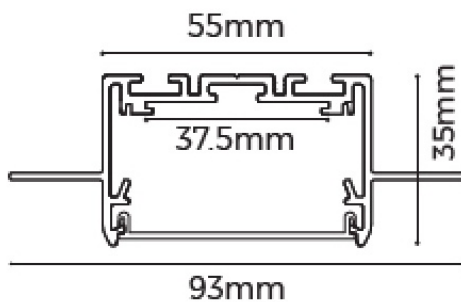

LINPROF-B 5535 Trimless Profile

Linprof [B] 35 is a 50mm large luminous surface, trimless recessed design which can be integrated into architecture

Leakage proof shield design, perfect details

AL6063-T5 aluminum profile with high-quality surface treatment

Multiple optional connectors: 180° direct connection, L type, T type, X type

Model No	NL_HC_LIN35B_2.5M
Material	AL6063-T5
Surface	
Processing	Anodized
Diffuser	Opal Polycarbonate
Light	
Transmittance	>86%
Heat Dissipation	Max 38W/m
LED Driver	Remote
Dimmable	Possible with remote drivers
Light Source	LED Flexstrip (excluded)

Length - 2500mm