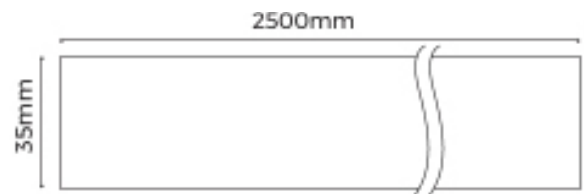

LINPROF-B 5535 Trimless Profile

Linprof [B] 35 is a 50mm large luminous surface, trimless recessed design which can be integrated into architecture

Leakage proof shield design, perfect details

AL6063-T5 aluminum profile with high-quality surface treatment

Multiple optional connectors: 180° direct connection, L type, T type, X type

Model No	NL_HC_LIN35B_2.5M
Material	AL6063-T5
Surface	
Processing	Anodized
Diffuser	Opal Polycarbonate
Light	
Transmittance	>86%
Heat Dissipation	Max 38W/m
LED Driver	Remote
Dimmable	Possible with remote drivers
Light Source	LED Flexstrip (excluded)

Length - 2500mm