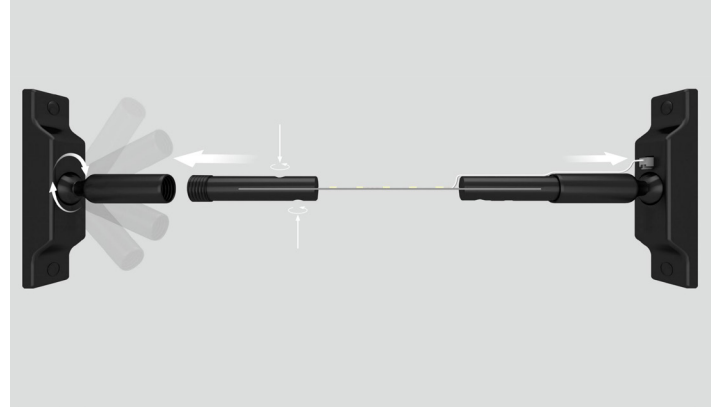

Skyline 6000mm Wall to Wall LED 3000K [Black]

Links two points together as an outright line, achieve free cross-space application.

Multiple applications, such as direct, indirect lighting & wall washing lighting etc.

Featured in a maximum usage length of 6m.

Extremely convenient and flexible for application.

Model No NL_HCSKYLINE_6000MM

Length 6000mm

Lumens 1000LM/m

CRI >90

CCT 3000K

Profile colour Black

Voltage 24V DC

Wattage 10W/m

Cutting unit 29.4mm

Lighting method Direct lighting