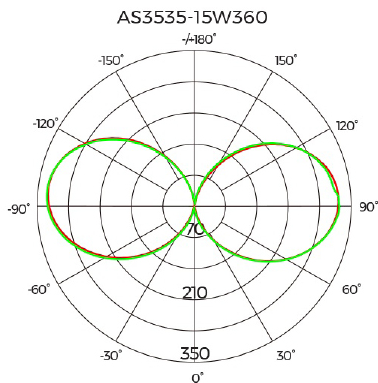

Orbital Outward Lighting 1.5m diameter

Φ 1.5M, circular luminaires of outward lighting

High quality surface treatment in black

Adopt silicone flexible diffuser, producing uniform and soft light

Two-in-one pendant cable, beautiful overall effect

Two installation ways: pendant and surface mounted

Model No NL_HC_ORBITAL_OUT

Size	1500 x 35mm
Diffuser material	Silicone
Lumens	2870LM
Wattage	105W
CCT	4000K
CRI	>80/>95
Beam angle	120 °
Lighting direction	Outward
Input voltage	240V
Power factor	>0.9
Electric Grade	Class II
Driver	Included
Dimming	No dimming
Colour	Black