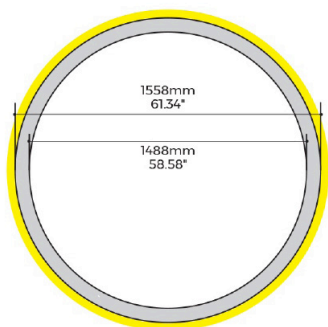

Orbital Outward Lighting 1.5m diameter

Φ 1.5M, circular luminaires of outward lighting

High quality surface treatment in black

Adopt silicone flexible diffuser, producing uniform and soft light

Two-in-one pendant cable, beautiful overall effect

Two installation ways: pendant and surface mounted

Model No NL_HC_ORBITAL_OUT

Size	1500 x 35mm
Diffuser material	Silicone
Lumens	2870LM
Wattage	105W
CCT	4000K
CRI	>80/>95
Beam angle	120 °
Lighting direction	Outward
Input voltage	240V
Power factor	>0.9
Electric Grade	Class II
Driver	Included
Dimming	No dimming
Colour	Black