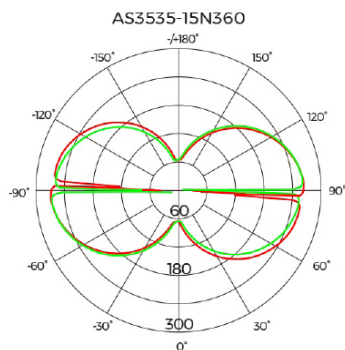

Orbital Inward Lighting 1.5m diameter

Φ 1.5M, circular luminaires of inward lighting

High quality surface treatment in black

Adopt silicone flexible diffuser, producing uniform and soft light

Two-in-one pendant cable, beautiful overall effect

Two installation ways: pendant and surface mounted

Model No **NL_HC_ORBITAL_IN**

Size	1500 x 35mm
Diffuser material	Silicone
Lumens	2200LM
Wattage	105W
CCT	4000K
CRI	>80/>95
Beam angle	120 °
Lighting direction	Inward
Input voltage	240V
Power factor	>0.9
Electric Grade	Class II
Driver	Included
Dimming	No dimming
Colour	Black