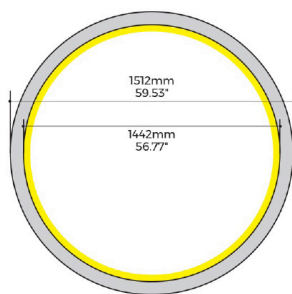

Orbital Inward Lighting 1.5m diameter

Φ 1.5M, circular luminaires of inward lighting

High quality surface treatment in black

Adopt silicone flexible diffuser, producing uniform and soft light

Two-in-one pendant cable, beautiful overall effect

Two installation ways: pendant and surface mounted

Model No **NL_HC_ORBITAL_IN**

Size	1500 x 35mm
Diffuser material	Silicone
Lumens	2200LM
Wattage	105W
CCT	4000K
CRI	>80/>95
Beam angle	120 °
Lighting direction	Inward
Input voltage	240V
Power factor	>0.9
Electric Grade	Class II
Driver	Included
Dimming	No dimming
Colour	Black