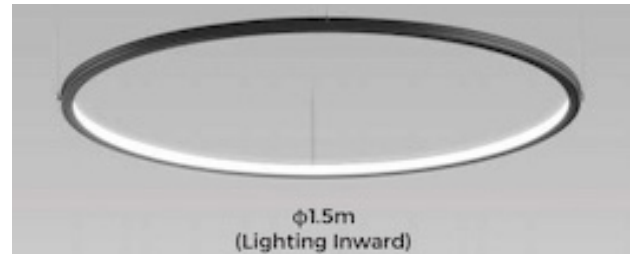

Orbital Inward Lighting 1.5m diameter

Φ 1.5M, circular luminaires of inward lighting

High quality surface treatment in black

Adopt silicone flexible diffuser, producing uniform and soft light

Two-in-one pendant cable, beautiful overall effect

Two installation ways: pendant and surface mounted

Model No **NL_HC_ORBITAL_IN**

Size	1500 x 35mm
Diffuser material	Silicone
Lumens	2200LM
Wattage	105W
CCT	4000K
CRI	>80/>95
Beam angle	120 °
Lighting direction	Inward
Input voltage	240V
Power factor	>0.9
Electric Grade	Class II
Driver	Included
Dimming	No dimming
Colour	Black