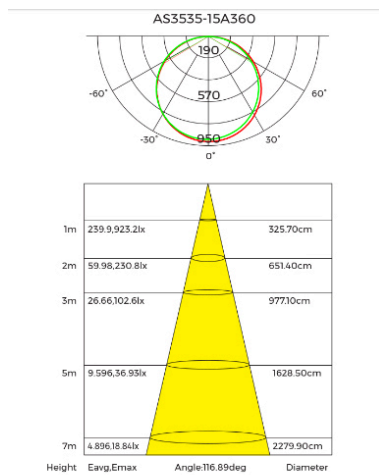

## Orbital Downward Lighting 1.5m diameter

Φ 1.5M, circular luminaires of downward lighting

High quality surface treatment in black

Adopt silicone flexible diffuser, producing uniform and soft light

Two-in-one pendant cable, beautiful overall effect

### Model No

**NL\_HC\_ORBITAL\_DWN**

Size

1500 x 35mm

Diffuser material

Silicone

Lumens

2850LM

Wattage

90W

CCT

4000K

CRI

>80/>95

Beam angle

120 °