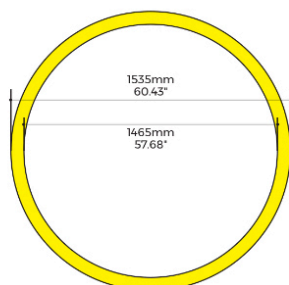

## Orbital Downward Lighting 1.5m diameter

Φ 1.5M, circular luminaires of downward lighting

High quality surface treatment in black

Adopt silicone flexible diffuser, producing uniform and soft light

Two-in-one pendant cable, beautiful overall effect

### Model No

**NL\_HC\_ORBITAL\_DWN**

Size

1500 x 35mm

Diffuser material

Silicone

Lumens

2850LM

Wattage

90W

CCT

4000K

CRI

>80/>95

Beam angle

120 °