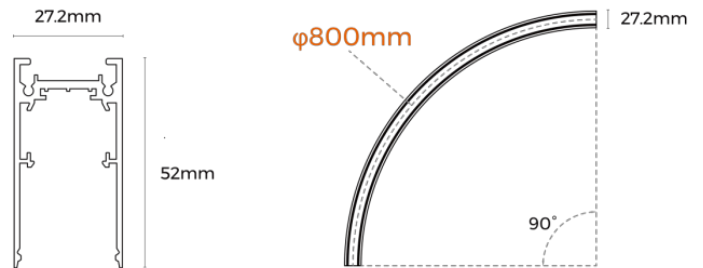

## Magno Track SS 3000 Surface/Suspension 48V

|               |           |
|---------------|-----------|
| Material      | AL6063-T5 |
| Finish        | Black     |
| Length        | 3000mm    |
| Input Voltage | 48V       |

## Magno Track SS 800 90° Surface/Suspension 48V

|               |              |
|---------------|--------------|
| Material      | AL6063-T5    |
| Finish        | Black        |
| Length        | Ø800mm x 90° |
| Input Voltage | 48V          |

## Magno Track R 48V 2000 Recessed

|               |                           |
|---------------|---------------------------|
| Material      | AL6063-T5                 |
| Finish        | Black                     |
| Size          | L2000mm x W64mm x H46.5mm |
| Input Voltage | 48V                       |