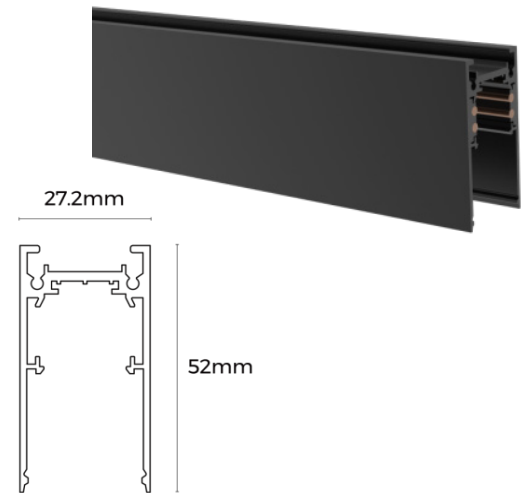

## Magno Track SS 3000 Surface/Suspension 48V

|               |           |
|---------------|-----------|
| Material      | AL6063-T5 |
| Finish        | Black     |
| Length        | 3000mm    |
| Input Voltage | 48V       |

## Magno Track SS 800 90° Surface/Suspension 48V

|               |              |
|---------------|--------------|
| Material      | AL6063-T5    |
| Finish        | Black        |
| Length        | Ø800mm x 90° |
| Input Voltage | 48V          |

## Magno Track R 48V 2000 Recessed

|               |                           |
|---------------|---------------------------|
| Material      | AL6063-T5                 |
| Finish        | Black                     |
| Size          | L2000mm x W64mm x H46.5mm |
| Input Voltage | 48V                       |