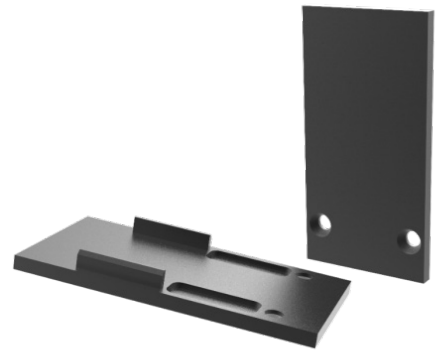

## Magno Corner Blind Diffuser

Material	AL6063-T5
Diffuser nature	Blind diffuser
Finish	Black
Size	L50mm x W120mm x H52mm

## Magno End Caps

Material	ADC12
Finish	Black
Size	L52mm x W27.2mm x H5.5mm

## Magno L Power Connector 48V

Material	AL6063-T5
Finish	Black
Size	L120mm x W27.2mm x H52mm
Voltage	48V

## Magno Live End Connector with 1500mm Cable 48V

Finish	Black
Size	L147mm x W19mm x H17.3mm
Cable	1.5m