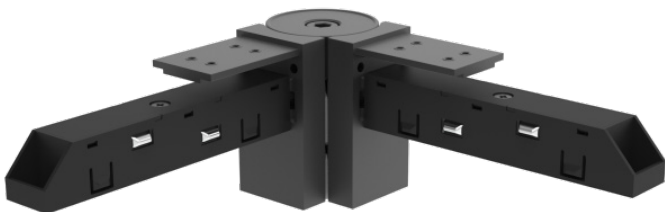

## Magno Corner Blind Diffuser

Material	AL6063-T5
Diffuser nature	Blind diffuser
Finish	Black
Size	L50mm x W120mm x H52mm

## Magno End Caps

Material	ADC12
Finish	Black
Size	L52mm x W27.2mm x H5.5mm

## Magno L Power Connector 48V

Material	AL6063-T5
Finish	Black
Size	L120mm x W27.2mm x H52mm
Voltage	48V

## Magno Live End Connector with 1500mm Cable 48V

Finish	Black
Size	L147mm x W19mm x H17.3mm
Cable	1.5m