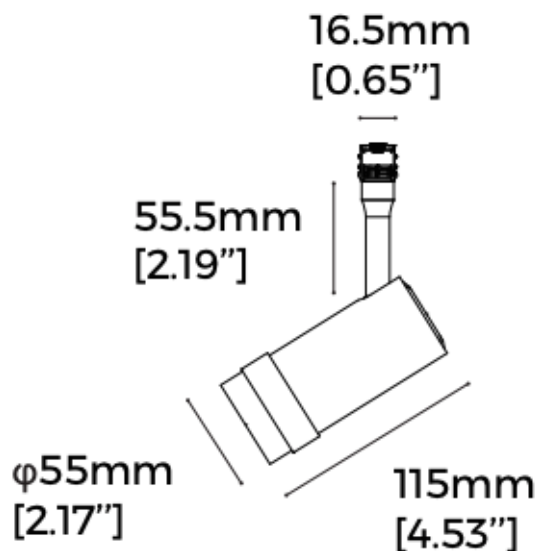

## Magno Zoom 8W 48V

Material	AL6063-T5
Size	Ø55mm x 115mm
Lumens	470LM
Diffuser nature	Lens
Wattage	8W
CCT	2700K
CRI	Ra90
Beam angle	15° - 40° adjustable
Voltage	48V
Dimmable	Tuya Bluetooth
Finish	Black
IP Rating	IP20
Installation	Track mounted