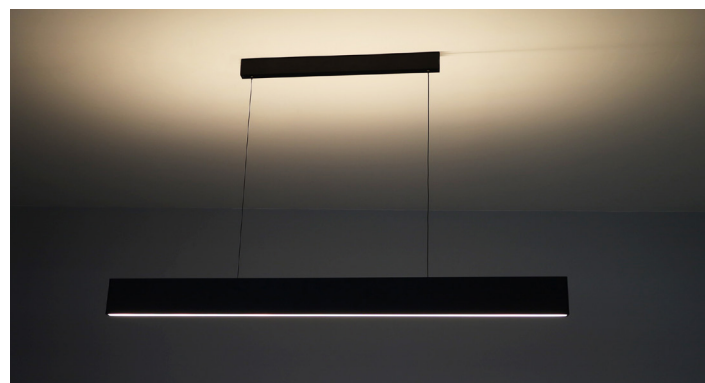

Luxem 25 Black Pendant

Luxem 25 Black Pendant has both upward & downward lighting. It's very sleek contemporary design would be ideal for over kitchen islands, dining room tables or office settings. With dali dimming, evenly diffused light for very efficient task luminosity but with the option of soft accent lighting for creating atmosphere

Matching wall light & white colour option available

Finish Black RAL 9005

Wattage 38W

Voltage 230V

CCT 3000K

CRI >90

Diffuser opal up 19W/1700LM

opal down 19W/1900LM

LED Driver Built in dali dimmable

Material Aluminum

Max Drop 1925mm

Length 1200mm

Dept 25mm

Height 100mm