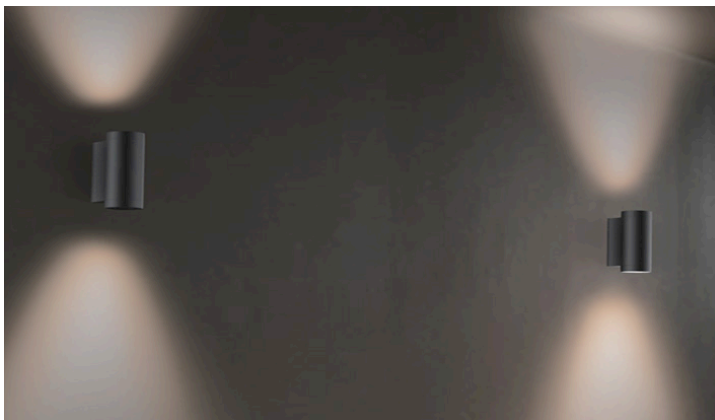

Impala 15W Wall Light

The Impala 15W wall light can be used as an up and downlighter. It uses SMD lighting, and the ADC12 aluminium profile provides excellent heat management. Its wide application range, which is appropriate for numerous indoor and outdoor lighting applications, is further increased by its IP65 high protection level.

Lamp	LED SMD 2835
Material	Aluminium
Finish	Black or White
Max Wattage	2 x 7.5W
Lumen	1550-1700Lm
Beam angle	45°
IP Rating	IP65

Dimensions

Height	179mm
Projection	95mm
Width	70mm

CE  IP65