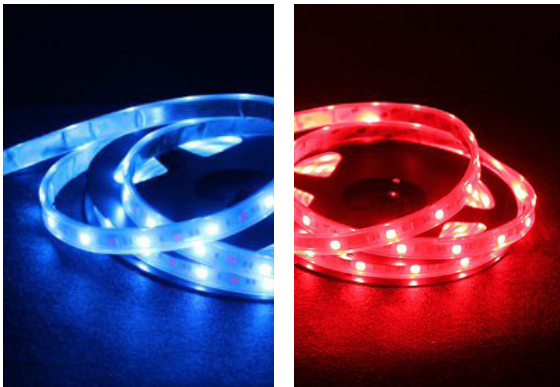

14.4W/m 24V IP67 LED R.G.B.WW (2100K) Flexstrip, 5 metre roll

14.4W/m 24V IP67 LED R.G.B.WW (2100K) flexstrip. 5 metres per roll. Green technology, environmental friendly, high energy saving and light efficiency. Applications: Cove lighting, Architectural lights for corridors, windows and decorative lighting for events, bars and night clubs.

Colour	RGB + 2100K Extra warm white
--------	------------------------------

Voltage	24VDC
---------	-------

Dimensions

Roll length	5000mm
-------------	--------

Roll width	12mm
------------	------

Roll height	4mm
-------------	-----