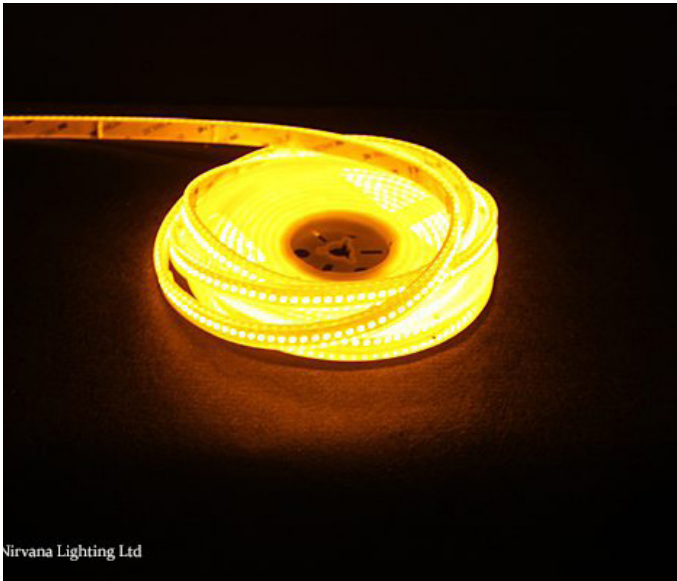

14.4W/m 24V IP67 LED Amber Yellow Flexstrip, 5 metre roll

14.4W/m 24V IP67 LED amber yellow flexstrip. 5 metres per roll. Green technology, environmental friendly, high energy saving and light efficiency. Applications: Cove lighting, Architectural lights for corridors, windows and decorative lighting for events, bars and night clubs.

Colour	Amber Yellow
Voltage	24VDC

Dimensions	
Length	5000mm
Width	12mm
Height	4mm