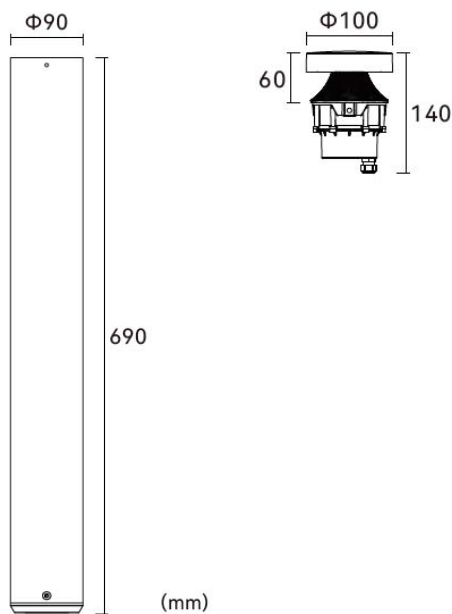

Solace 12W LED Bollard

Bole is a line of premium IP65 bollard lights with a timeless and modern style. The fixture has an extruded aluminium body, a die-casting head, and a PC optical concept. Its exquisite surface finish gives it a textured, upscale appearance. Owing to their flawless powder coating, our bollards are certified IP65 for extreme weather.

Applications include architectural buildings, commercial buildings, corporate buildings, parks and recreational areas and gardens.