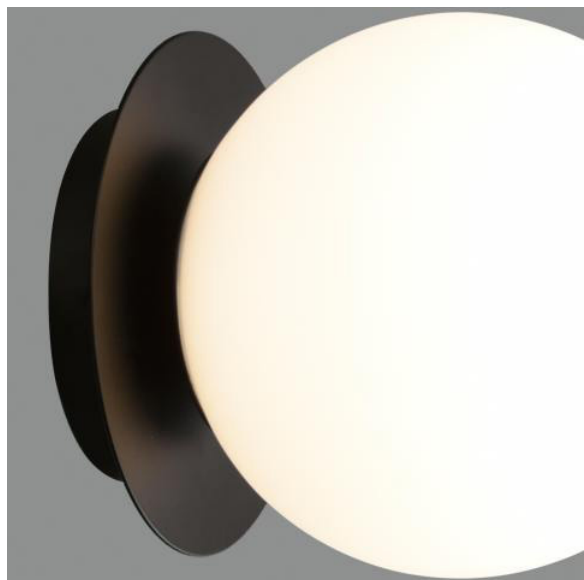

## Valen Black Wall Light

|           |                       |
|-----------|-----------------------|
| Lamp      | 1 x E27 15W           |
| Material  | Aluminium/Glass/Steel |
| Finish    | Matt Black/Opal       |
| IP Rating | IP44                  |

|             |       |
|-------------|-------|
| Dimensions  |       |
| Globe Ø     | 150mm |
| Projection  | 170mm |
| Backplate Ø | 120mm |