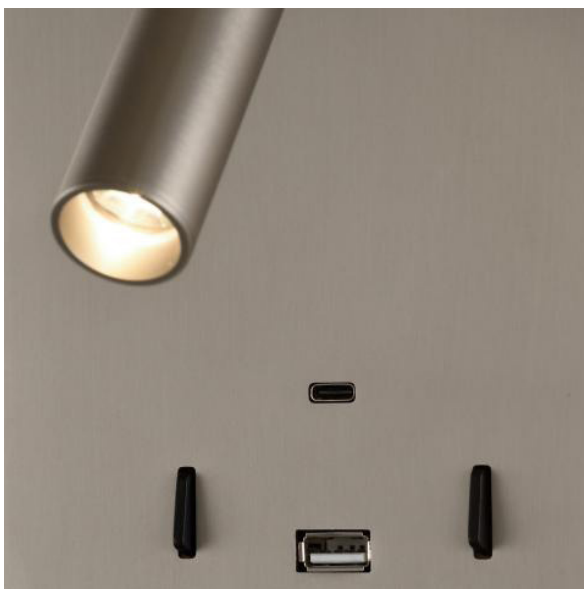

Ruble Nickle Wall Light

The Ruble wall light in nickle, produces two sources of LED lighting. One source of direct lighting coming from the LED adjustable arm and another source coming from beneath the backplate, allowing a soft glow of light to surround it. The backplate also includes a USB + USBC port.

Lamp	1 x LED 12W + 1 x LED 3W
Material	Aluminium/Iron/PMMA
Finish	Matt Nickel
Kelvin	3000K
Lumen	12W: 970Lm x 3W: 285Lm
IP Rating	IP20

Dimensions	
Height	190mm
Width	140mm
Projection	31.5mm
Max Projection	145mm
Backplate dimensions	152mm x 102mm