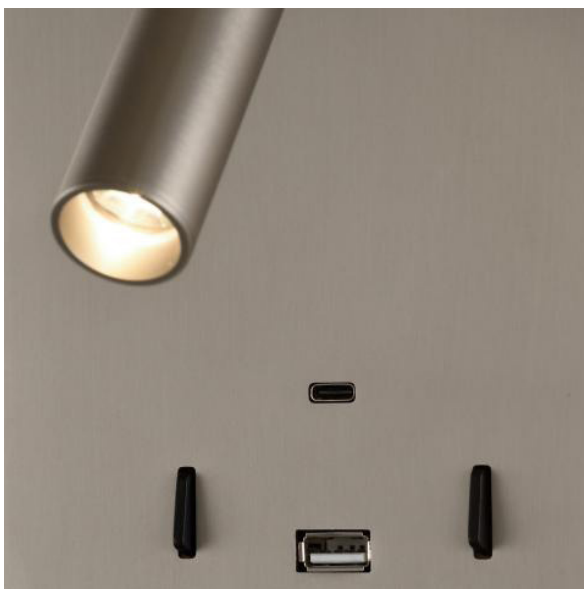

## Ruble Black Wall Light

The Ruble wall light in black, produces two sources of LED lighting. One source of direct lighting coming from the LED adjustable arm and another source coming from beneath the backplate, allowing a soft glow of light to surround it. The backplate also includes a USB + USB-C port.

|           |                          |
|-----------|--------------------------|
| Lamp      | 1 x LED 12W + 1 x LED 3W |
| Material  | Aluminium/Iron/PMMA      |
| Finish    | Textured Black           |
| Kelvin    | 3000K                    |
| Lumen     | 12W: 970Lm x 3W: 285Lm   |
| IP Rating | IP20                     |