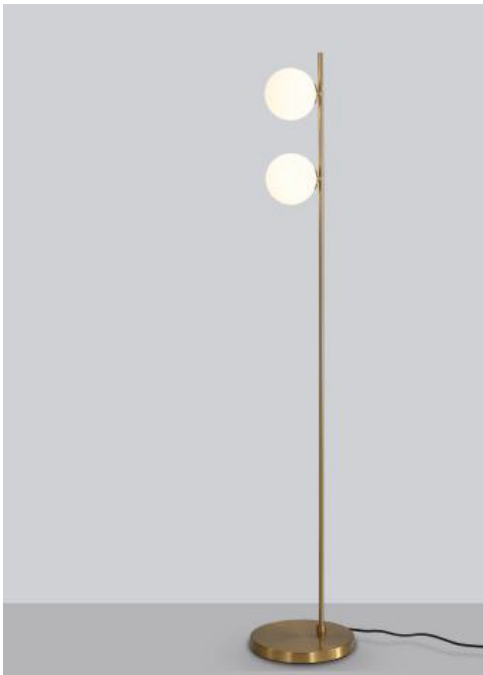

Mardi Antique Gold Floor Lamp

Lamp	2 x 7W LED G9
Material	Iron/Glass
Finish	Antique Gold/Opal
IP Rating	IP20

Dimensions

Height	1400mm
Globe Ø	120mm
Base Ø	250mm