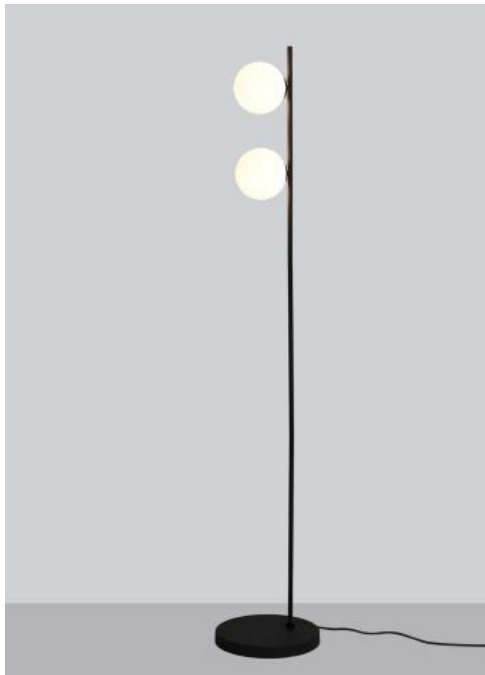

Mardi Antique Black Floor Lamp

Lamp	2 x 7W LED G9
Material	Iron/Glass
Finish	Textured black/Opal
IP Rating	IP20

Dimensions

Height	1400mm
Globe Ø	120mm
Base Ø	250mm